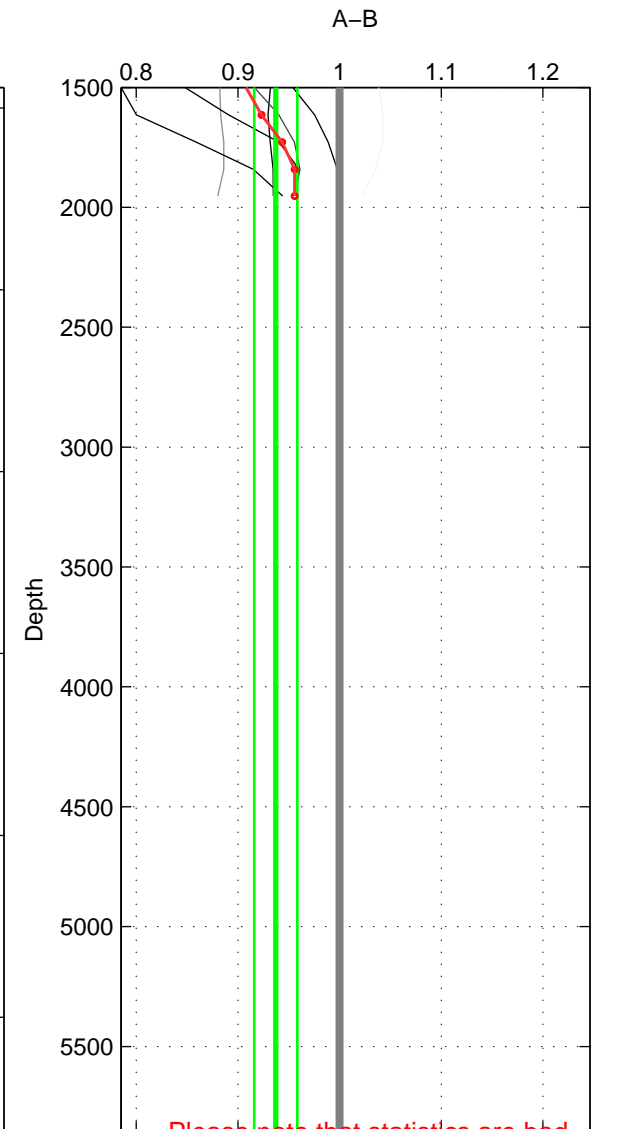

Cruise A (red). Date: Jun 2001 Cruisename: 591-49NZ20010604

Cruise B (blue). Date: Jul 2008 Cruisename: 678-49UF20080617

\*\*\* "Favourite" values are means of spaces 1 2.

	Offset	O.StDev	Ratio	R.Stdev	Rating
SIGMA:	-2.071	2.491	0.967	0.040	4
THETA:	-1.866	2.873	0.970	0.049	4
DEPTH:	-3.543	0.658	0.937	0.021	3
FAV.:	-1.969	2.682	0.968	0.045	4

Profiles of A: 6  
 Profiles of B: 6  
 Diff profs : 7  
 WMoffset (A-B): -2.0708  
 WMoffset stdev: 2.4914  
 WMratio (A/B): 0.96679  
 WMratio stdev: 0.039871

Quality (1-5): 4

Profiles of A: 6  
 Profiles of B: 6  
 Diff profs : 7  
 WMoffset (A-B): -1.8663  
 WMoffset stdev: 2.8728  
 WMratio (A/B): 0.96969  
 WMratio stdev: 0.049157

Quality (1-5): 4

Profiles of A: 6  
 Profiles of B: 6  
 Diff profs : 7  
 WMoffset (A-B): -3.5425  
 WMoffset stdev: 0.6578  
 WMratio (A/B): 0.93718  
 WMratio stdev: 0.021129

Quality (1-5): 3

Please note that statistics are bad.