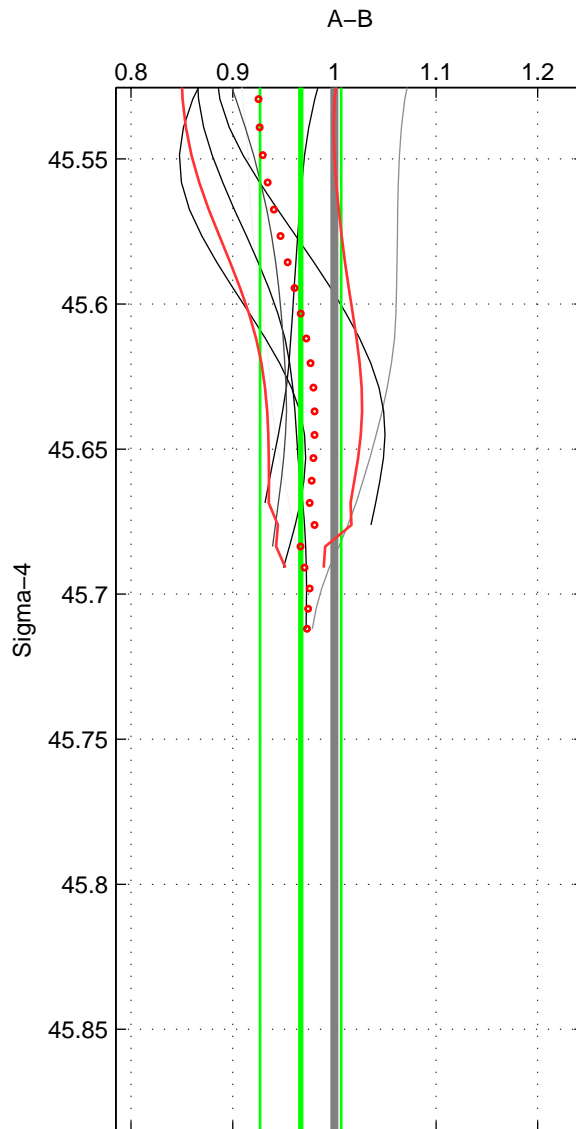

Cruise A (red). Date: Jun 2001 Cruisename: 591-49NZ20010604

Cruise B (blue). Date: Jul 2008 Cruisename: 678-49UF20080617

\*\*\* "Favourite" values are means of spaces 1 2.

	Offset	O.StDev	Ratio	R.Stdev	Rating
SIGMA:	-2.071	2.491	0.967	0.040	4
THETA:	-1.866	2.873	0.970	0.049	4
DEPTH:	-3.543	0.658	0.937	0.021	3
FAV.:	-1.969	2.682	0.968	0.045	4

Profiles of A: 6  
 Profiles of B: 6  
 Diff profs : 7  
 WMoffset (A-B): -2.0708  
 WMoffset stdev: 2.4914  
 WMratio (A/B): 0.96679  
 WMratio stdev: 0.039871

Quality (1-5): 4

Profiles of A: 6  
 Profiles of B: 6  
 Diff profs : 7  
 WMoffset (A-B): -1.8663  
 WMoffset stdev: 2.8728  
 WMratio (A/B): 0.96969  
 WMratio stdev: 0.049157

Quality (1-5): 4

Profiles of A: 6  
 Profiles of B: 6  
 Diff profs : 7  
 WMoffset (A-B): -3.5425  
 WMoffset stdev: 0.6578  
 WMratio (A/B): 0.93718  
 WMratio stdev: 0.021129

Quality (1-5): 3

Please note that statistics are bad.