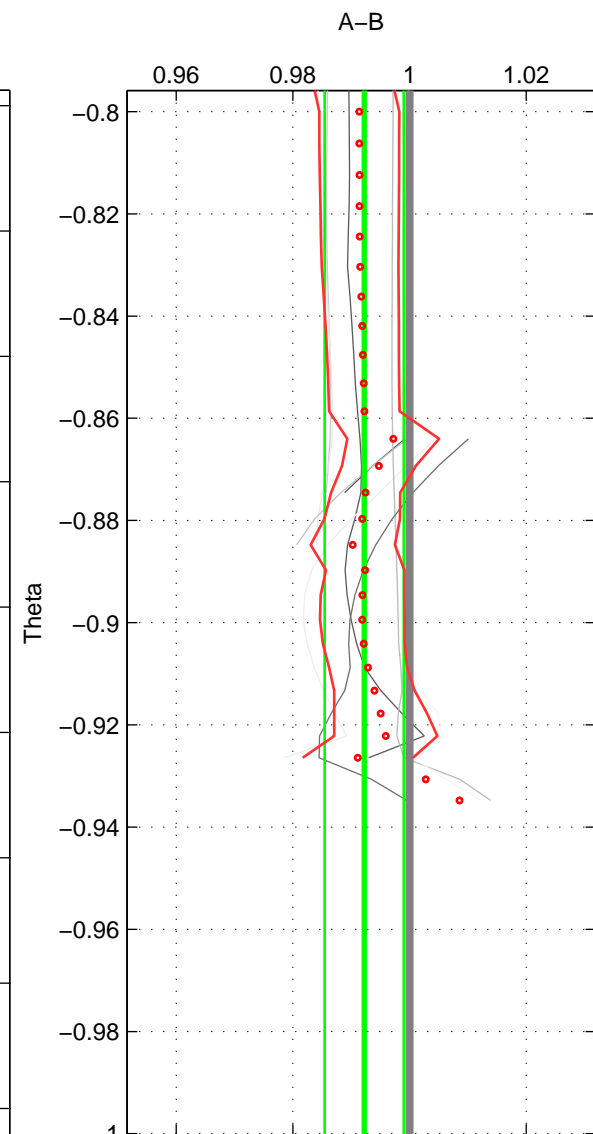

Cruise A (red). Date: Aug 2007 Cruisename: 6-06AQ20070728

Cruise B (blue). Date: Sep 1980 Cruisename: 111-77YM19800811

*** "Favourite" values are means of spaces 1 2 3.

	Offset	O.StDev	Ratio	R.Stdev	Rating
SIGMA:	-1.730	1.701	0.994	0.006	2
THETA:	-2.350	2.053	0.992	0.007	2
DEPTH:	0.262	2.165	1.001	0.007	2
FAV.:	-1.272	1.973	0.996	0.007	2

Profiles of A: 6
 Profiles of B: 2
 Diff profs : 8
 WMoffset (A-B): -1.7296
 WMoffset stdev: 1.7008
 WMratio (A/B): 0.99424
 WMratio stdev: 0.0056362

Quality (1-5): 2

Profiles of A: 6
 Profiles of B: 2
 Diff profs : 10
 WMoffset (A-B): -2.3498
 WMoffset stdev: 2.0528
 WMratio (A/B): 0.99223
 WMratio stdev: 0.006785

Quality (1-5): 2

Profiles of A: 6
 Profiles of B: 2
 Diff profs : 9
 WMoffset (A-B): 0.26237
 WMoffset stdev: 2.1655
 WMratio (A/B): 1.0008
 WMratio stdev: 0.0072321

Quality (1-5): 2