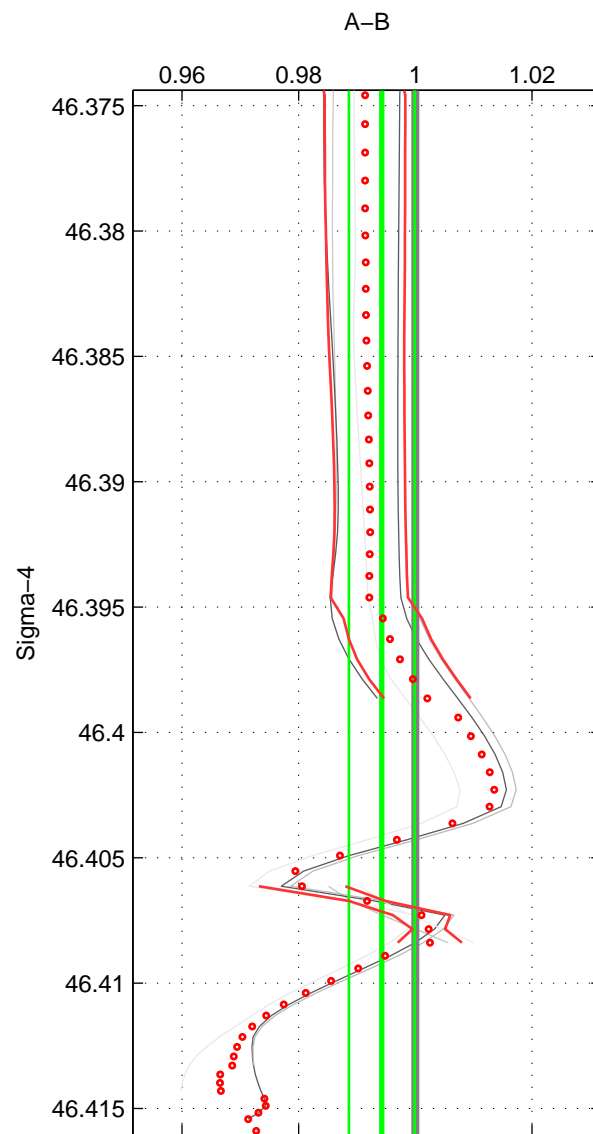

Cruise A (red). Date: Aug 2007 Cruisename: 6-06AQ20070728

Cruise B (blue). Date: Sep 1980 Cruisename: 111-77YM19800811

*** "Favourite" values are means of spaces 1 2 3.

	Offset	O.StDev	Ratio	R.Stdev	Rating
SIGMA:	-1.730	1.701	0.994	0.006	2
THETA:	-2.350	2.053	0.992	0.007	2
DEPTH:	0.262	2.165	1.001	0.007	2
FAV.:	-1.272	1.973	0.996	0.007	2

Profiles of A: 6
 Profiles of B: 2
 Diff profs : 8
 WMoffset (A-B): -1.7296
 WMoffset stdev: 1.7008
 WMratio (A/B): 0.99424
 WMratio stdev: 0.0056362

Quality (1-5): 2

Profiles of A: 6
 Profiles of B: 2
 Diff profs : 10
 WMoffset (A-B): -2.3498
 WMoffset stdev: 2.0528
 WMratio (A/B): 0.99223
 WMratio stdev: 0.006785

Quality (1-5): 2

Profiles of A: 6
 Profiles of B: 2
 Diff profs : 9
 WMoffset (A-B): 0.26237
 WMoffset stdev: 2.1655
 WMratio (A/B): 1.0008
 WMratio stdev: 0.0072321

Quality (1-5): 2