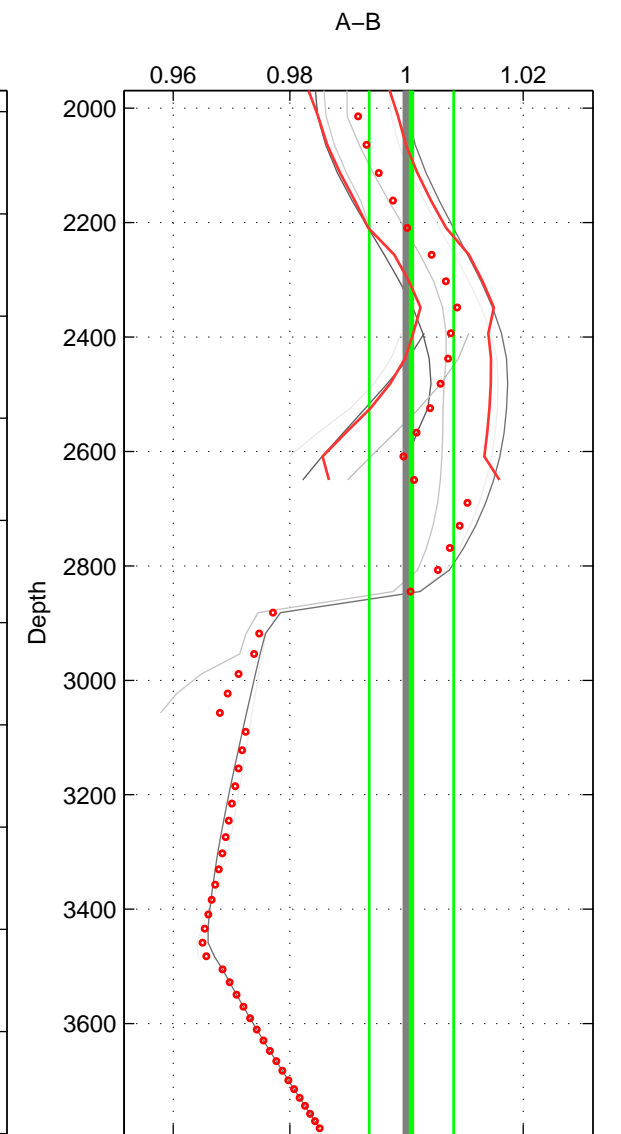

Cruise A (red). Date: Aug 2007 Cruisename: 6-06AQ20070728

Cruise B (blue). Date: Sep 1980 Cruisename: 111-77YM19800811

*** "Favourite" values are means of spaces 1 2 3.

	Offset	O.StDev	Ratio	R.Stdev	Rating
SIGMA:	-1.730	1.701	0.994	0.006	2
THETA:	-2.350	2.053	0.992	0.007	2
DEPTH:	0.262	2.165	1.001	0.007	2
FAV.:	-1.272	1.973	0.996	0.007	2

Profiles of A: 6
 Profiles of B: 2
 Diff profs : 8
 WMoffset (A-B): -1.7296
 WMoffset stdev: 1.7008
 WMratio (A/B): 0.99424
 WMratio stdev: 0.0056362

Quality (1-5): 2

Profiles of A: 6
 Profiles of B: 2
 Diff profs : 10
 WMoffset (A-B): -2.3498
 WMoffset stdev: 2.0528
 WMratio (A/B): 0.99223
 WMratio stdev: 0.006785

Quality (1-5): 2

Profiles of A: 6
 Profiles of B: 2
 Diff profs : 9
 WMoffset (A-B): 0.26237
 WMoffset stdev: 2.1655
 WMratio (A/B): 1.0008
 WMratio stdev: 0.0072321

Quality (1-5): 2