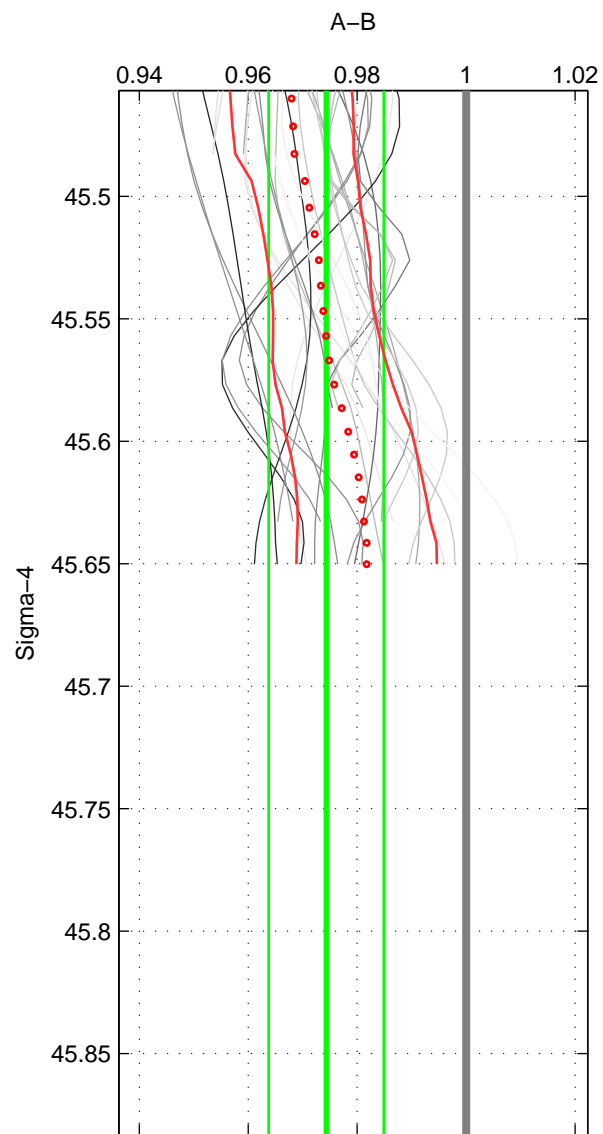

Cruise A (red). Date: Mar 1989 Cruisename: 507-32MW19890206

Cruise B (blue). Date: Feb 2006 Cruisename: 670-49UF20060118

*** "Favourite" values are those of space 2.

	Offset	O.StDev	Ratio	R.Stdev	Rating
SIGMA:	-2.746	1.122	0.974	0.011	4
THETA:	-2.762	1.008	0.978	0.008	5
DEPTH:	-2.240	0.622	0.979	0.007	3
FAV. :	-2.762	1.008	0.978	0.008	5

Profiles of A: 14
 Profiles of B: 3
 Diff profs : 29
 WMoffset (A-B): -2.7463
 WMoffset stdev: 1.1218
 WMratio (A/B): 0.97431
 WMratio stdev: 0.010578

Quality (1-5): 4

Profiles of A: 14
 Profiles of B: 3
 Diff profs : 29
 WMoffset (A-B): -2.7616
 WMoffset stdev: 1.0076
 WMratio (A/B): 0.97846
 WMratio stdev: 0.0076654

Quality (1-5): 5

Profiles of A: 14
 Profiles of B: 3
 Diff profs : 29
 WMoffset (A-B): -2.2403
 WMoffset stdev: 0.6224
 WMratio (A/B): 0.97899
 WMratio stdev: 0.0065964

Quality (1-5): 3

Please note that statistics are bad.