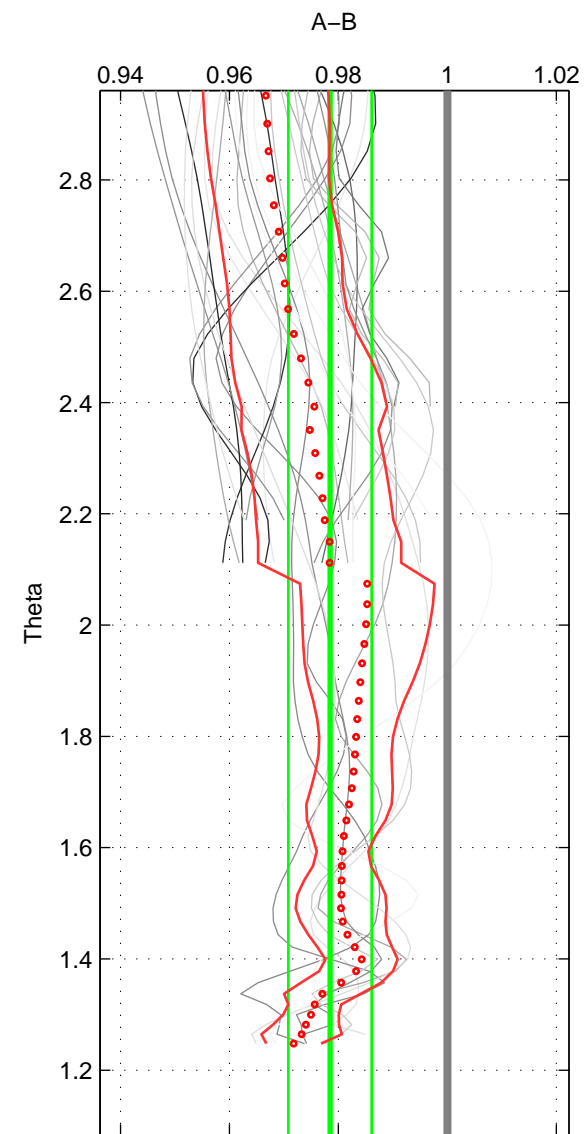

Cruise A (red). Date: Mar 1989 Cruisename: 507-32MW19890206

Cruise B (blue). Date: Feb 2006 Cruisename: 670-49UF20060118

*** "Favourite" values are those of space 2.

	Offset	O.StDev	Ratio	R.Stdev	Rating
SIGMA:	-2.746	1.122	0.974	0.011	4
THETA:	-2.762	1.008	0.978	0.008	5
DEPTH:	-2.240	0.622	0.979	0.007	3
FAV. :	-2.762	1.008	0.978	0.008	5

Profiles of A: 14
 Profiles of B: 3
 Diff profs : 29
 WMoffset (A-B): -2.7463
 WMoffset stdev: 1.1218
 WMratio (A/B): 0.97431
 WMratio stdev: 0.010578

Quality (1-5): 4

Profiles of A: 14
 Profiles of B: 3
 Diff profs : 29
 WMoffset (A-B): -2.7616
 WMoffset stdev: 1.0076
 WMratio (A/B): 0.97846
 WMratio stdev: 0.0076654

Quality (1-5): 5

Profiles of A: 14
 Profiles of B: 3
 Diff profs : 29
 WMoffset (A-B): -2.2403
 WMoffset stdev: 0.6224
 WMratio (A/B): 0.97899
 WMratio stdev: 0.0065964

Quality (1-5): 3

Please note that statistics are bad.