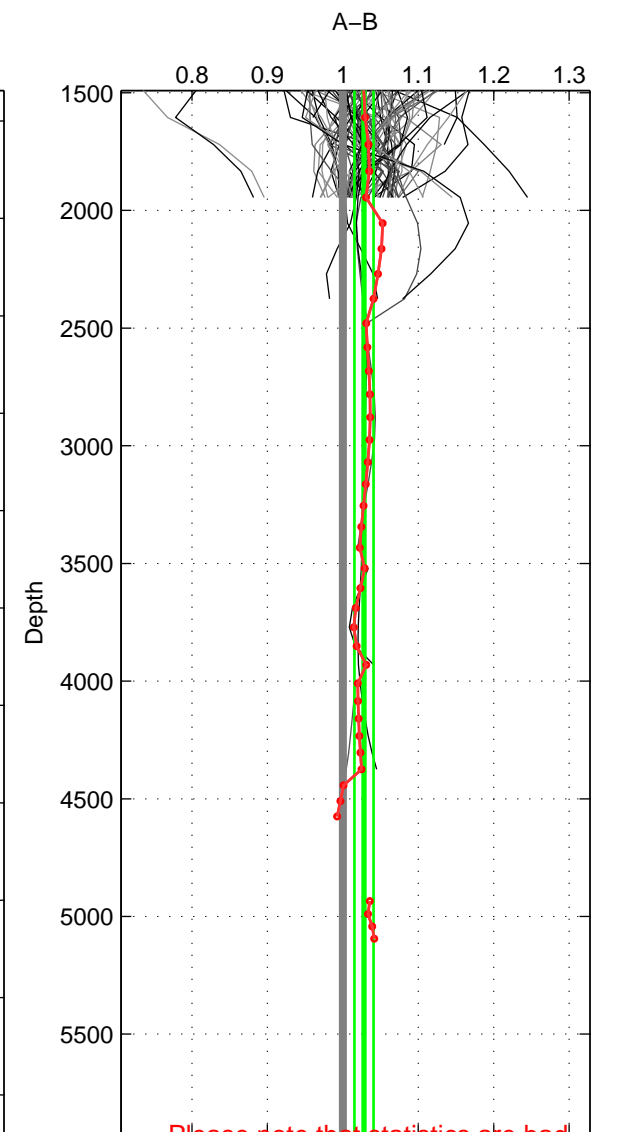

Cruise A (red). Date: Sep 1991 Cruisename: 557-49HH19910813

Cruise B (blue). Date: Feb 2003 Cruisename: 660-49UF20030225

*** "Favourite" values are means of spaces 1 2.

	Offset	O.StDev	Ratio	R.Stdev	Rating
SIGMA:	3.956	3.549	1.040	0.033	5
THETA:	5.118	2.257	1.034	0.013	5
DEPTH:	3.781	1.774	1.028	0.013	3
FAV.:	4.537	2.903	1.037	0.023	5

Profiles of A: 47
 Profiles of B: 33
 Diff profs : 83
 WMoffset (A-B): 3.9556
 WMoffset stdev: 3.549
 WMratio (A/B): 1.0402
 WMratio stdev: 0.033058

Quality (1-5): 5

Profiles of A: 53
 Profiles of B: 33
 Diff profs : 95
 WMoffset (A-B): 5.118
 WMoffset stdev: 2.2565
 WMratio (A/B): 1.0342
 WMratio stdev: 0.01306

Quality (1-5): 5

Profiles of A: 53
 Profiles of B: 33
 Diff profs : 95
 WMoffset (A-B): 3.7813
 WMoffset stdev: 1.7735
 WMratio (A/B): 1.0281
 WMratio stdev: 0.012722

Quality (1-5): 3

Please note that statistics are bad.