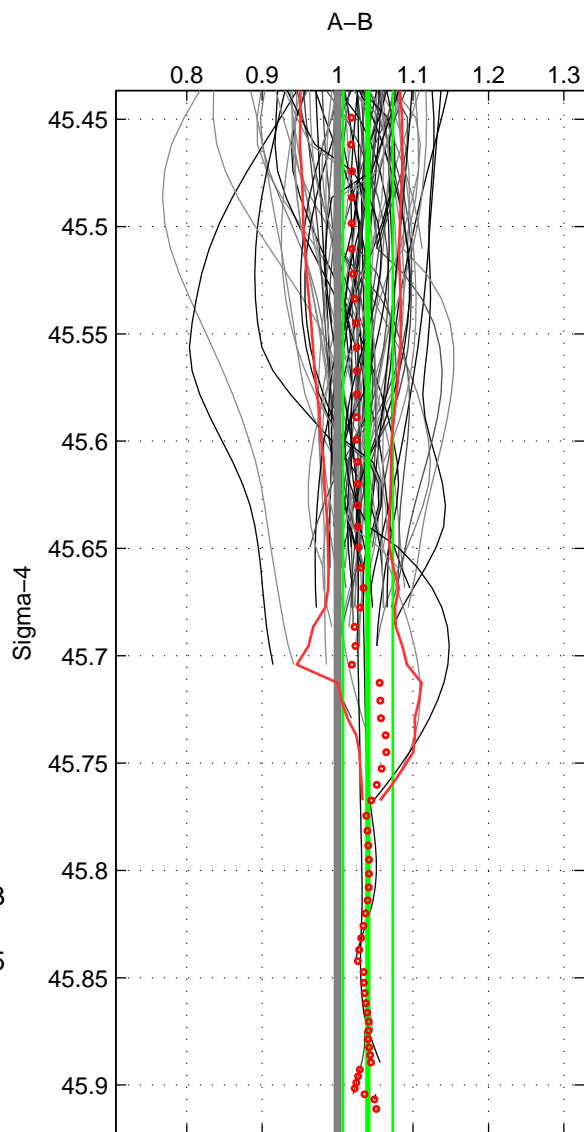

Cruise A (red). Date: Sep 1991 Cruisename: 557-49HH19910813

Cruise B (blue). Date: Feb 2003 Cruisename: 660-49UF20030225

*** "Favourite" values are means of spaces 1 2.

	Offset	O.StDev	Ratio	R.Stdev	Rating
SIGMA:	3.956	3.549	1.040	0.033	5
THETA:	5.118	2.257	1.034	0.013	5
DEPTH:	3.781	1.774	1.028	0.013	3
FAV.:	4.537	2.903	1.037	0.023	5

Profiles of A: 47
 Profiles of B: 33
 Diff profs : 83
 WMoffset (A-B): 3.9556
 WMoffset stdev: 3.549
 WMratio (A/B): 1.0402
 WMratio stdev: 0.033058

Quality (1-5): 5

Profiles of A: 53
 Profiles of B: 33
 Diff profs : 95
 WMoffset (A-B): 5.118
 WMoffset stdev: 2.2565
 WMratio (A/B): 1.0342
 WMratio stdev: 0.01306

Quality (1-5): 5

Profiles of A: 53
 Profiles of B: 33
 Diff profs : 95
 WMoffset (A-B): 3.7813
 WMoffset stdev: 1.7735
 WMratio (A/B): 1.0281
 WMratio stdev: 0.012722

Quality (1-5): 3

Please note that statistics are bad.