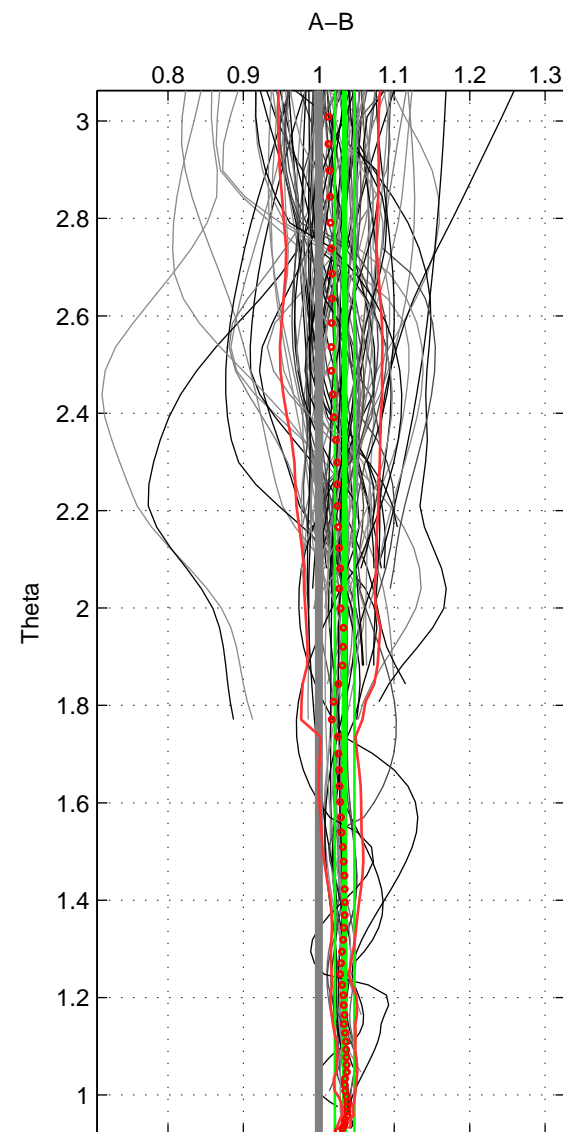

Cruise A (red). Date: Sep 1991 Cruisename: 557-49HH19910813

Cruise B (blue). Date: Feb 2003 Cruisename: 660-49UF20030225

*** "Favourite" values are means of spaces 1 2.

	Offset	O.StDev	Ratio	R.Stdev	Rating
SIGMA:	3.956	3.549	1.040	0.033	5
THETA:	5.118	2.257	1.034	0.013	5
DEPTH:	3.781	1.774	1.028	0.013	3
FAV.:	4.537	2.903	1.037	0.023	5

Profiles of A: 47
 Profiles of B: 33
 Diff profs : 83
 WMoffset (A-B): 3.9556
 WMoffset stdev: 3.549
 WMratio (A/B): 1.0402
 WMratio stdev: 0.033058

Quality (1-5): 5

Profiles of A: 53
 Profiles of B: 33
 Diff profs : 95
 WMoffset (A-B): 5.118
 WMoffset stdev: 2.2565
 WMratio (A/B): 1.0342
 WMratio stdev: 0.01306

Quality (1-5): 5

Profiles of A: 53
 Profiles of B: 33
 Diff profs : 95
 WMoffset (A-B): 3.7813
 WMoffset stdev: 1.7735
 WMratio (A/B): 1.0281
 WMratio stdev: 0.012722

Quality (1-5): 3

Please note that statistics are bad.