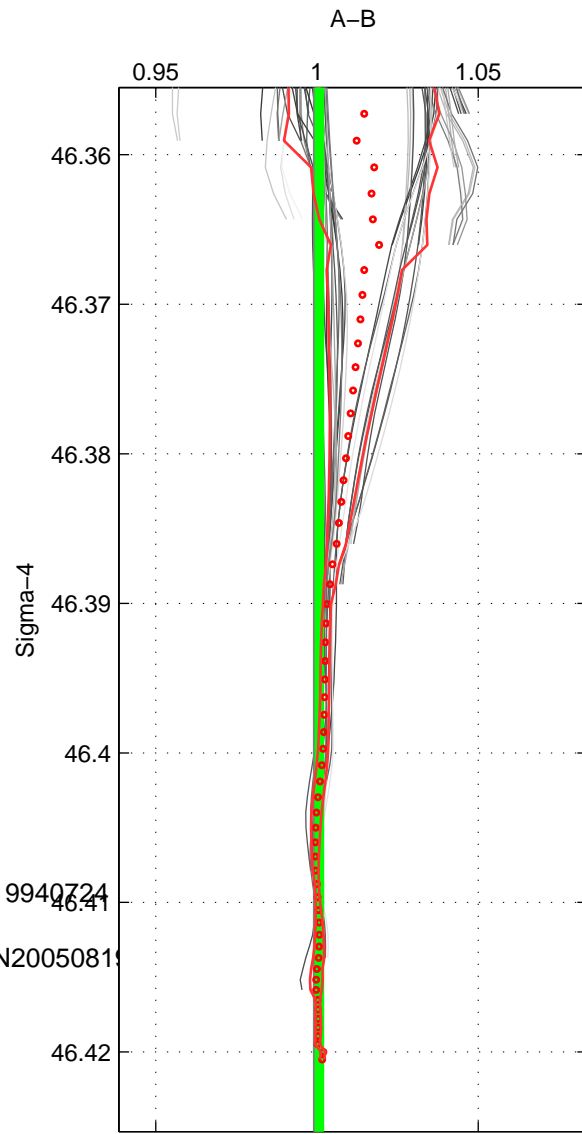

Cruise A (red). Date: Aug 1994 Cruisename: 32-18SN19940724
 Cruise B (blue). Date: Sep 2005 Cruisename: 110-77DN20050811

*** "Favourite" values are means of spaces 1 2 3.

	Offset	O.StDev	Ratio	R.Stdev	Rating
SIGMA:	0.232	0.327	1.001	0.001	5
THETA:	0.751	0.434	1.003	0.001	5
DEPTH:	0.080	0.589	1.000	0.002	5
FAV.:	0.354	0.450	1.001	0.001	5

Profiles of A: 9
 Profiles of B: 16
 Diff profs : 73
 WMoffset (A-B): 0.23174
 WMoffset stdev: 0.32687
 WMratio (A/B): 1.0008
 WMratio stdev: 0.0010925

Quality (1-5): 5

Profiles of A: 9
 Profiles of B: 16
 Diff profs : 73
 WMoffset (A-B): 0.75098
 WMoffset stdev: 0.4345
 WMratio (A/B): 1.0025
 WMratio stdev: 0.0014534

Quality (1-5): 5

Profiles of A: 9
 Profiles of B: 16
 Diff profs : 73
 WMoffset (A-B): 0.079569
 WMoffset stdev: 0.58865
 WMratio (A/B): 1.0003
 WMratio stdev: 0.0019526

Quality (1-5): 5