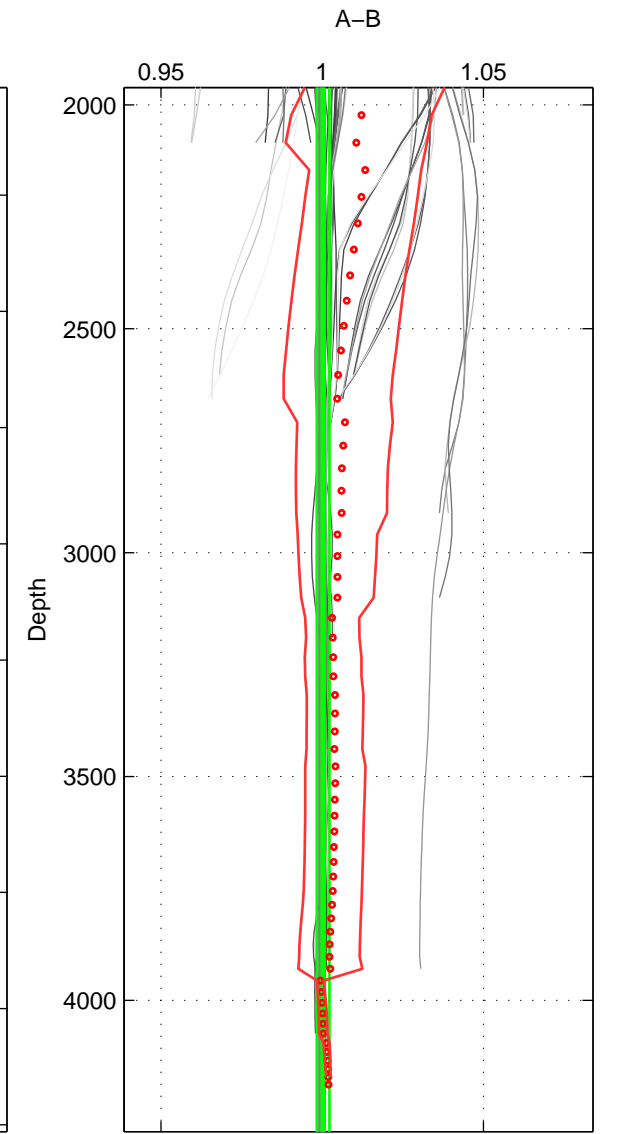

Cruise A (red). Date: Aug 1994 Cruisename: 32-18SN19940724
 Cruise B (blue). Date: Sep 2005 Cruisename: 110-77DN20050811

*** "Favourite" values are means of spaces 1 2 3.

	Offset	O.StDev	Ratio	R.Stdev	Rating
SIGMA:	0.232	0.327	1.001	0.001	5
THETA:	0.751	0.434	1.003	0.001	5
DEPTH:	0.080	0.589	1.000	0.002	5
FAV.:	0.354	0.450	1.001	0.001	5

Profiles of A: 9
 Profiles of B: 16
 Diff profs : 73
 WMoffset (A-B): 0.23174
 WMoffset stdev: 0.32687
 WMratio (A/B): 1.0008
 WMratio stdev: 0.0010925

Quality (1-5): 5

Profiles of A: 9
 Profiles of B: 16
 Diff profs : 73
 WMoffset (A-B): 0.75098
 WMoffset stdev: 0.4345
 WMratio (A/B): 1.0025
 WMratio stdev: 0.0014534

Quality (1-5): 5

Profiles of A: 9
 Profiles of B: 16
 Diff profs : 73
 WMoffset (A-B): 0.079569
 WMoffset stdev: 0.58865
 WMratio (A/B): 1.0003
 WMratio stdev: 0.0019526

Quality (1-5): 5