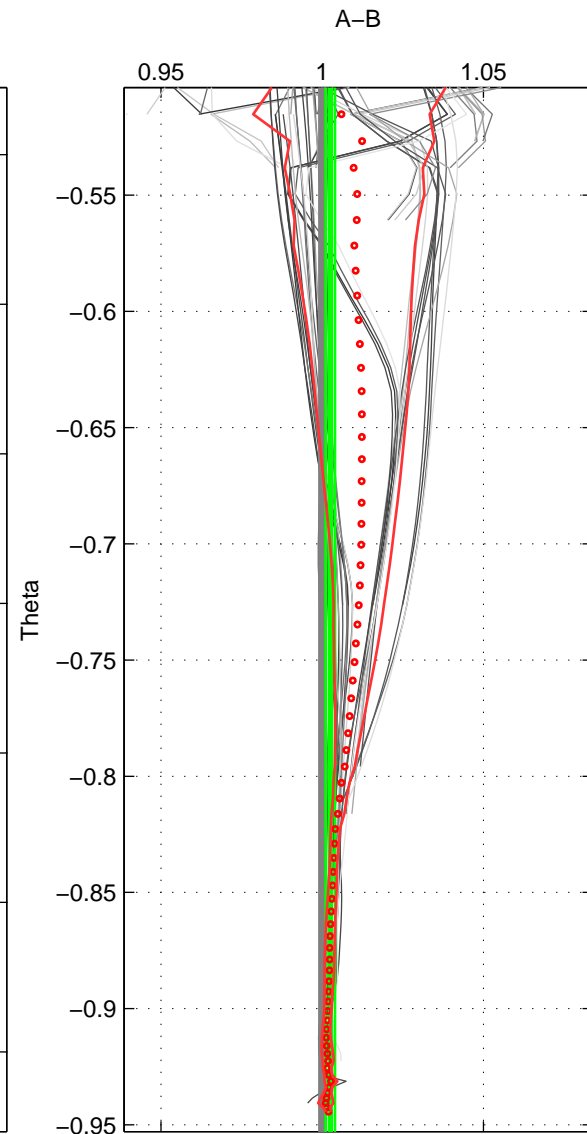

Cruise A (red). Date: Aug 1994 Cruisename: 32-18SN19940724
 Cruise B (blue). Date: Sep 2005 Cruisename: 110-77DN20050811

*** "Favourite" values are means of spaces 1 2 3.

	Offset	O.StDev	Ratio	R.Stdev	Rating
SIGMA:	0.232	0.327	1.001	0.001	5
THETA:	0.751	0.434	1.003	0.001	5
DEPTH:	0.080	0.589	1.000	0.002	5
FAV.:	0.354	0.450	1.001	0.001	5

Profiles of A: 9
 Profiles of B: 16
 Diff profs : 73
 WMoffset (A-B): 0.23174
 WMoffset stdev: 0.32687
 WMratio (A/B): 1.0008
 WMratio stdev: 0.0010925

Quality (1-5): 5

Profiles of A: 9
 Profiles of B: 16
 Diff profs : 73
 WMoffset (A-B): 0.75098
 WMoffset stdev: 0.4345
 WMratio (A/B): 1.0025
 WMratio stdev: 0.0014534

Quality (1-5): 5

Profiles of A: 9
 Profiles of B: 16
 Diff profs : 73
 WMoffset (A-B): 0.079569
 WMoffset stdev: 0.58865
 WMratio (A/B): 1.0003
 WMratio stdev: 0.0019526

Quality (1-5): 5