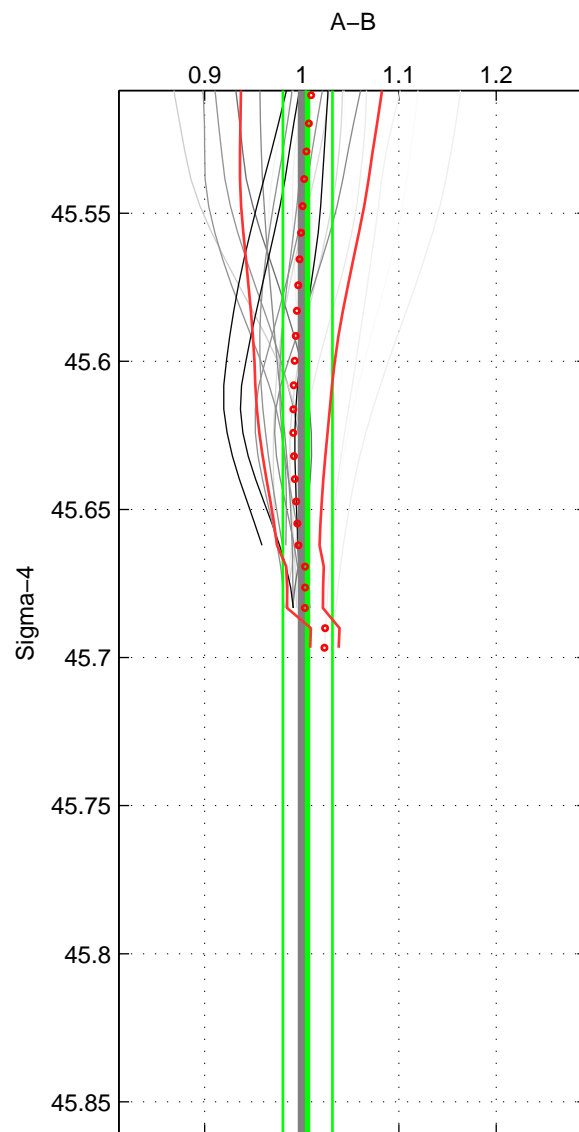

Cruise A (red). Date: Nov 1995 Cruisename: 625-49RY19951115

Cruise B (blue). Date: Feb 2007 Cruisename: 673-49UF20070117

*** "Favourite" values are means of spaces 1 2.

	Offset	O.StDev	Ratio	R.Stdev	Rating
SIGMA:	0.516	2.809	1.006	0.025	5
THETA:	-1.656	0.451	0.989	0.003	5
DEPTH:	-1.483	0.790	0.986	0.008	3
FAV.:	-0.570	1.630	0.997	0.014	5

Profiles of A: 9
 Profiles of B: 6
 Diff profs : 21
 WMoffset (A-B): 0.51637
 WMoffset stdev: 2.809
 WMratio (A/B): 1.006
 WMratio stdev: 0.025453

Quality (1-5): 5

Profiles of A: 9
 Profiles of B: 6
 Diff profs : 21
 WMoffset (A-B): -1.6559
 WMoffset stdev: 0.45083
 WMratio (A/B): 0.98884
 WMratio stdev: 0.0030097

Quality (1-5): 5

Profiles of A: 9
 Profiles of B: 6
 Diff profs : 21
 WMoffset (A-B): -1.4826
 WMoffset stdev: 0.79036
 WMratio (A/B): 0.98591
 WMratio stdev: 0.0079002

Quality (1-5): 3

Please note that statistics are bad.