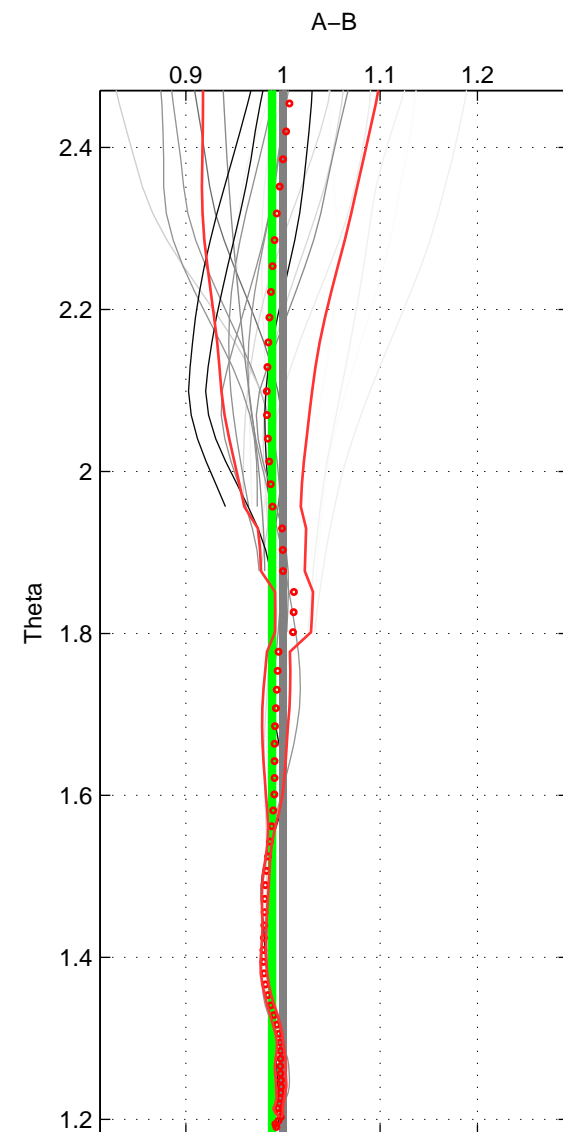

Cruise A (red). Date: Nov 1995 Cruisename: 625-49RY19951115

Cruise B (blue). Date: Feb 2007 Cruisename: 673-49UF20070117

*** "Favourite" values are means of spaces 1 2.

	Offset	O.StDev	Ratio	R.Stdev	Rating
SIGMA:	0.516	2.809	1.006	0.025	5
THETA:	-1.656	0.451	0.989	0.003	5
DEPTH:	-1.483	0.790	0.986	0.008	3
FAV.:	-0.570	1.630	0.997	0.014	5

Profiles of A: 9
 Profiles of B: 6
 Diff profs : 21
 WMoffset (A-B): 0.51637
 WMoffset stdev: 2.809
 WMratio (A/B): 1.006
 WMratio stdev: 0.025453

Quality (1-5): 5

Profiles of A: 9
 Profiles of B: 6
 Diff profs : 21
 WMoffset (A-B): -1.6559
 WMoffset stdev: 0.45083
 WMratio (A/B): 0.98884
 WMratio stdev: 0.0030097

Quality (1-5): 5

Profiles of A: 9
 Profiles of B: 6
 Diff profs : 21
 WMoffset (A-B): -1.4826
 WMoffset stdev: 0.79036
 WMratio (A/B): 0.98591
 WMratio stdev: 0.0079002

Quality (1-5): 3

Please note that statistics are bad.