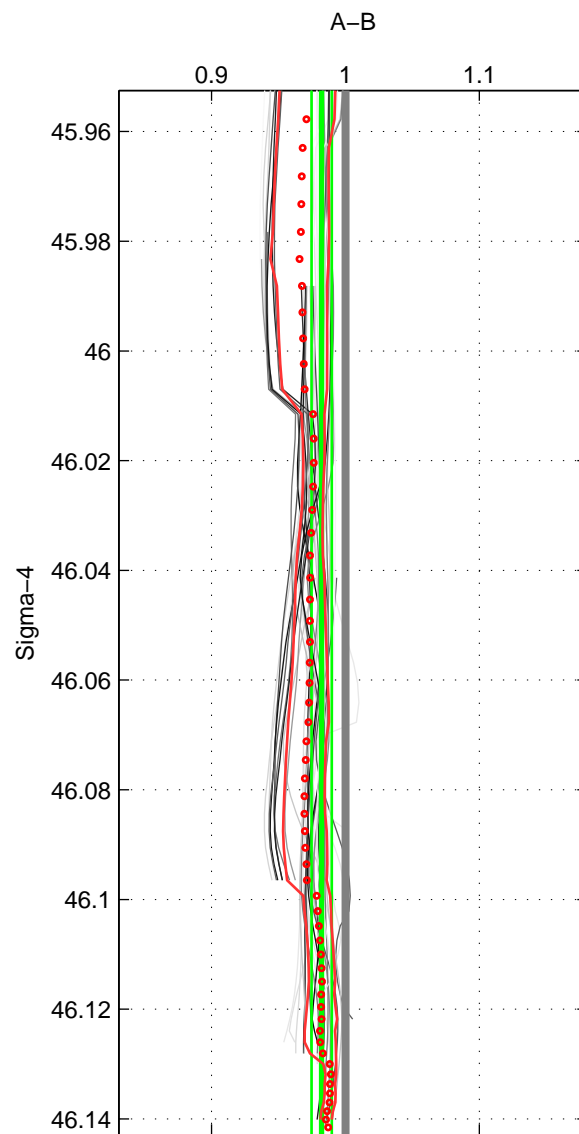

Cruise A (red). Date: Jan 2008 Cruisename: 338-09AR20071216  
 Cruise B (blue). Date: Feb 2002 Cruisename: 387-61TG20020206

\*\*\* "Favourite" values are means of spaces 1 2 3.

	Offset	O.StDev	Ratio	R.Stdev	Rating
SIGMA:	-4.354	1.872	0.982	0.008	5
THETA:	-6.733	1.813	0.972	0.007	5
DEPTH:	-7.445	8.599	0.969	0.036	5
FAV.:	-6.177	4.095	0.974	0.017	5

Profiles of A: 17  
 Profiles of B: 5  
 Diff profs : 39  
 WMoffset (A-B): -4.354  
 WMoffset stdev: 1.8722  
 WMratio (A/B): 0.98219  
 WMratio stdev: 0.0075579

Quality (1-5): 5

Profiles of A: 17  
 Profiles of B: 5  
 Diff profs : 39  
 WMoffset (A-B): -6.733  
 WMoffset stdev: 1.8131  
 WMratio (A/B): 0.97221  
 WMratio stdev: 0.0073429

Quality (1-5): 5

Profiles of A: 17  
 Profiles of B: 5  
 Diff profs : 39  
 WMoffset (A-B): -7.445  
 WMoffset stdev: 8.599  
 WMratio (A/B): 0.96885  
 WMratio stdev: 0.03569

Quality (1-5): 5