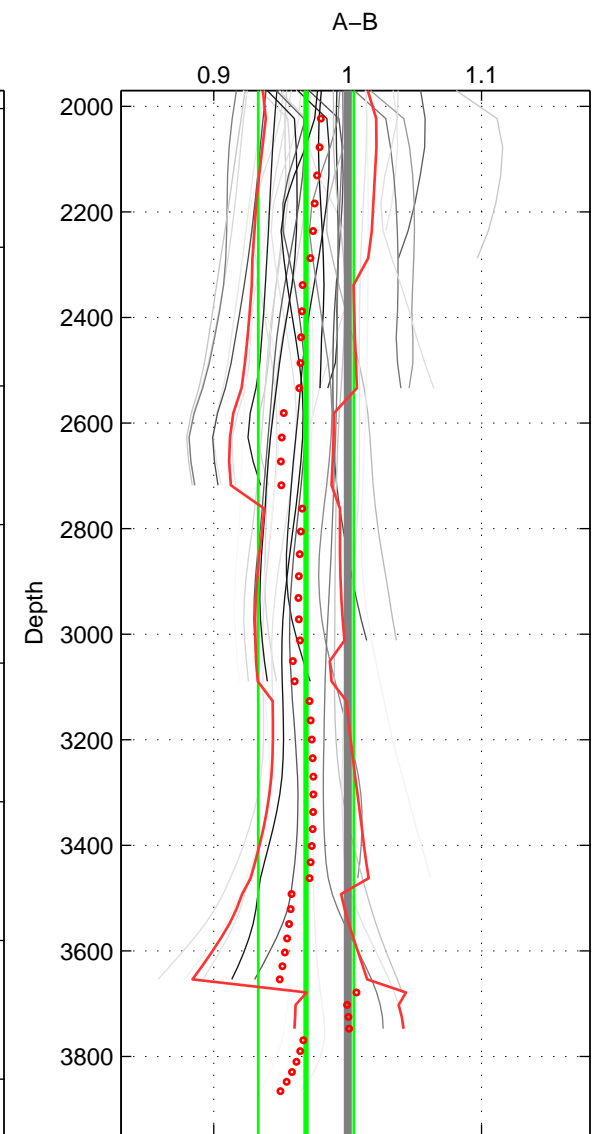

Cruise A (red). Date: Jan 2008 Cruisename: 338-09AR20071216  
 Cruise B (blue). Date: Feb 2002 Cruisename: 387-61TG20020206

\*\*\* "Favourite" values are means of spaces 1 2 3.

	Offset	O.StDev	Ratio	R.Stdev	Rating
SIGMA:	-4.354	1.872	0.982	0.008	5
THETA:	-6.733	1.813	0.972	0.007	5
DEPTH:	-7.445	8.599	0.969	0.036	5
FAV.:	-6.177	4.095	0.974	0.017	5

Profiles of A: 17  
 Profiles of B: 5  
 Diff profs : 39  
 WMoffset (A-B): -4.354  
 WMoffset stdev: 1.8722  
 WMratio (A/B): 0.98219  
 WMratio stdev: 0.0075579

Quality (1-5): 5

Profiles of A: 17  
 Profiles of B: 5  
 Diff profs : 39  
 WMoffset (A-B): -6.733  
 WMoffset stdev: 1.8131  
 WMratio (A/B): 0.97221  
 WMratio stdev: 0.0073429

Quality (1-5): 5

Profiles of A: 17  
 Profiles of B: 5  
 Diff profs : 39  
 WMoffset (A-B): -7.445  
 WMoffset stdev: 8.599  
 WMratio (A/B): 0.96885  
 WMratio stdev: 0.03569

Quality (1-5): 5