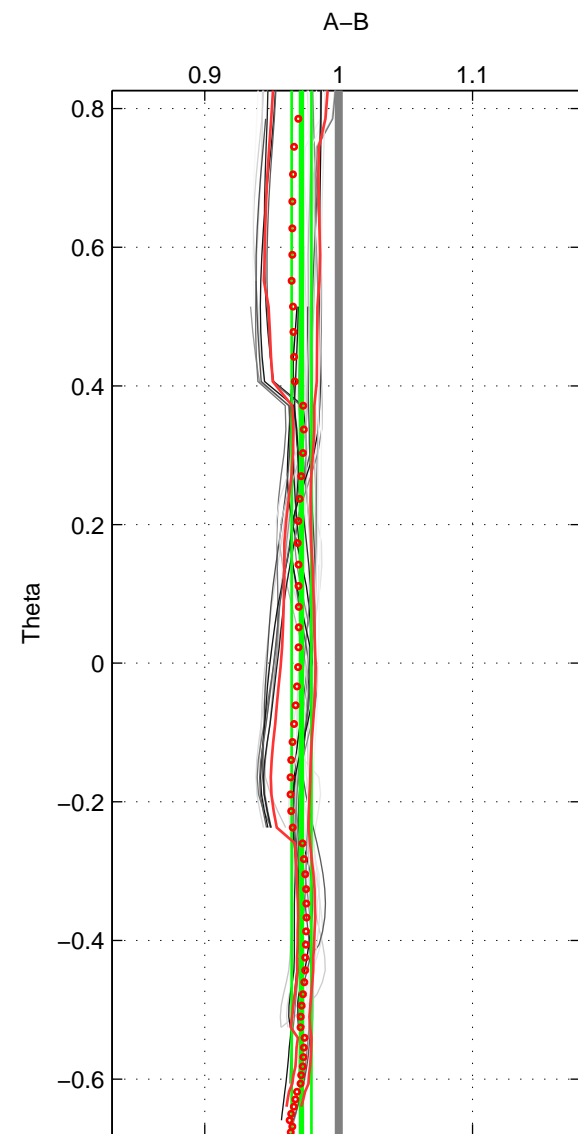

Cruise A (red). Date: Jan 2008 Cruisename: 338-09AR20071216  
 Cruise B (blue). Date: Feb 2002 Cruisename: 387-61TG20020206

\*\*\* "Favourite" values are means of spaces 1 2 3.

	Offset	O.StDev	Ratio	R.Stdev	Rating
SIGMA:	-4.354	1.872	0.982	0.008	5
THETA:	-6.733	1.813	0.972	0.007	5
DEPTH:	-7.445	8.599	0.969	0.036	5
FAV.:	-6.177	4.095	0.974	0.017	5

Profiles of A: 17  
 Profiles of B: 5  
 Diff profs : 39  
 WMoffset (A-B): -4.354  
 WMoffset stdev: 1.8722  
 WMratio (A/B): 0.98219  
 WMratio stdev: 0.0075579

Quality (1-5): 5

Profiles of A: 17  
 Profiles of B: 5  
 Diff profs : 39  
 WMoffset (A-B): -6.733  
 WMoffset stdev: 1.8131  
 WMratio (A/B): 0.97221  
 WMratio stdev: 0.0073429

Quality (1-5): 5

Profiles of A: 17  
 Profiles of B: 5  
 Diff profs : 39  
 WMoffset (A-B): -7.445  
 WMoffset stdev: 8.599  
 WMratio (A/B): 0.96885  
 WMratio stdev: 0.03569

Quality (1-5): 5