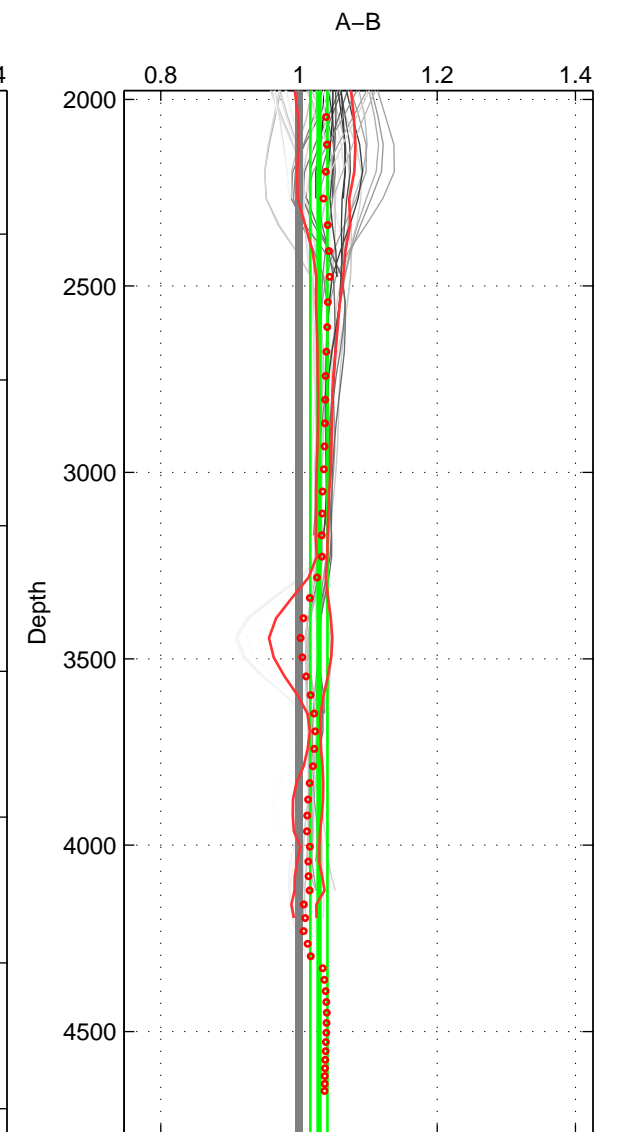

Cruise A (red). Date: Jan 1993 Cruisename: 144-06MT19921227

Cruise B (blue). Date: Apr 1995 Cruisename: 320-74JC19950320

*** "Favourite" values are means of spaces 1 2 3.

	Offset	O.StDev	Ratio	R.Stdev	Rating
SIGMA:	6.116	0.207	1.028	0.001	5
THETA:	7.763	2.116	1.033	0.009	5
DEPTH:	6.903	2.936	1.029	0.012	5
FAV.:	6.927	1.753	1.030	0.007	5

Profiles of A: 8
 Profiles of B: 11
 Diff profs: 46
 WMoffset (A-B): 6.1162
 WMoffset stdev: 0.2071
 WMratio (A/B): 1.0275
 WMratio stdev: 0.00096126

Quality (1-5): 5

Profiles of A: 9
 Profiles of B: 11
 Diff profs: 55
 WMoffset (A-B): 7.7635
 WMoffset stdev: 2.1159
 WMratio (A/B): 1.0328
 WMratio stdev: 0.0090129

Quality (1-5): 5

Profiles of A: 10
 Profiles of B: 11
 Diff profs: 62
 WMoffset (A-B): 6.9027
 WMoffset stdev: 2.9355
 WMratio (A/B): 1.0289
 WMratio stdev: 0.012458

Quality (1-5): 5