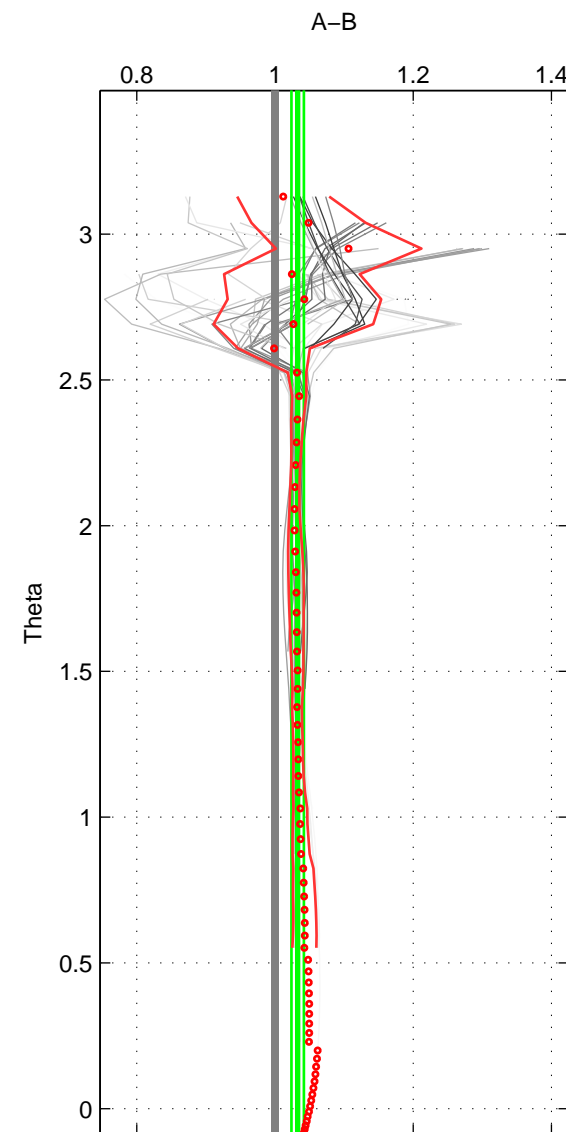

Cruise A (red). Date: Jan 1993 Cruisename: 144-06MT19921227

Cruise B (blue). Date: Apr 1995 Cruisename: 320-74JC19950320

*** "Favourite" values are means of spaces 1 2 3.

	Offset	O.StDev	Ratio	R.Stdev	Rating
SIGMA:	6.116	0.207	1.028	0.001	5
THETA:	7.763	2.116	1.033	0.009	5
DEPTH:	6.903	2.936	1.029	0.012	5
FAV.:	6.927	1.753	1.030	0.007	5

Profiles of A: 8
 Profiles of B: 11
 Diff profs: 46
 WMoffset (A-B): 6.1162
 WMoffset stdev: 0.2071
 WMratio (A/B): 1.0275
 WMratio stdev: 0.00096126

Quality (1-5): 5

Profiles of A: 9
 Profiles of B: 11
 Diff profs: 55
 WMoffset (A-B): 7.7635
 WMoffset stdev: 2.1159
 WMratio (A/B): 1.0328
 WMratio stdev: 0.0090129

Quality (1-5): 5

Profiles of A: 10
 Profiles of B: 11
 Diff profs: 62
 WMoffset (A-B): 6.9027
 WMoffset stdev: 2.9355
 WMratio (A/B): 1.0289
 WMratio stdev: 0.012458

Quality (1-5): 5