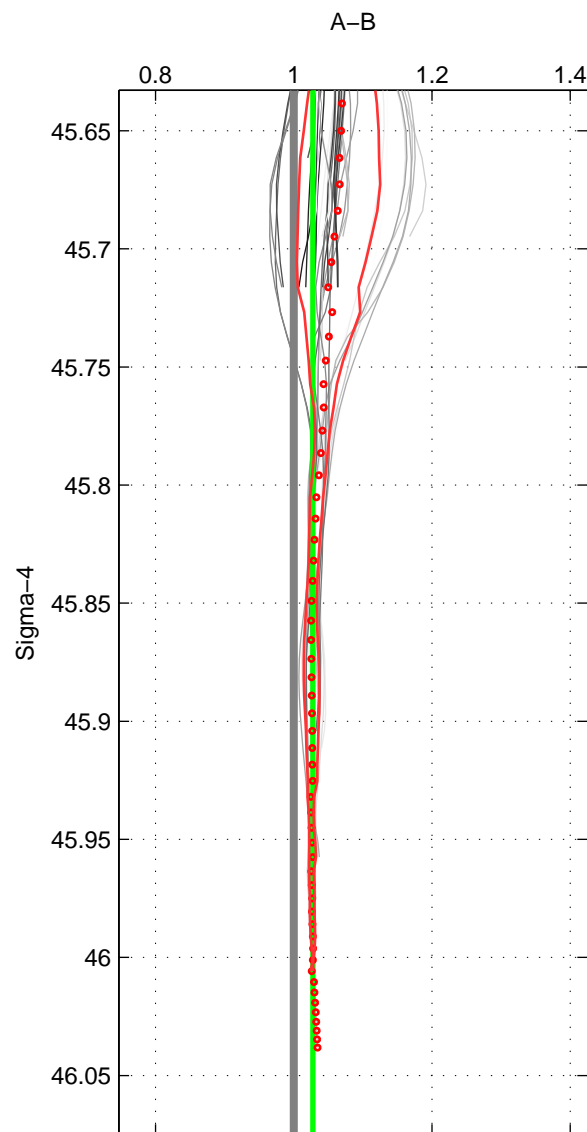

Cruise A (red). Date: Jan 1993 Cruisename: 144-06MT19921227

Cruise B (blue). Date: Apr 1995 Cruisename: 320-74JC19950320

*** "Favourite" values are means of spaces 1 2 3.

	Offset	O.StDev	Ratio	R.Stdev	Rating
SIGMA:	6.116	0.207	1.028	0.001	5
THETA:	7.763	2.116	1.033	0.009	5
DEPTH:	6.903	2.936	1.029	0.012	5
FAV.:	6.927	1.753	1.030	0.007	5

Profiles of A: 8
 Profiles of B: 11
 Diff profs: 46
 WMoffset (A-B): 6.1162
 WMoffset stdev: 0.2071
 WMratio (A/B): 1.0275
 WMratio stdev: 0.00096126

Quality (1-5): 5

Profiles of A: 9
 Profiles of B: 11
 Diff profs: 55
 WMoffset (A-B): 7.7635
 WMoffset stdev: 2.1159
 WMratio (A/B): 1.0328
 WMratio stdev: 0.0090129

Quality (1-5): 5

Profiles of A: 10
 Profiles of B: 11
 Diff profs: 62
 WMoffset (A-B): 6.9027
 WMoffset stdev: 2.9355
 WMratio (A/B): 1.0289
 WMratio stdev: 0.012458

Quality (1-5): 5