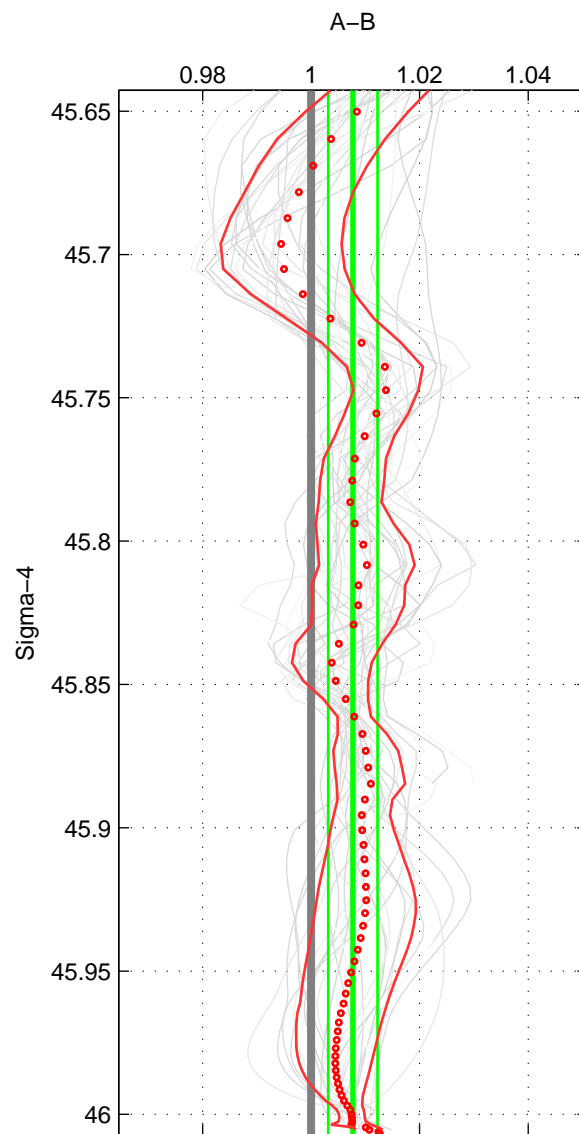

Cruise A (red). Date: Aug 1988 Cruisename: 225-316N19871123.1

Cruise B (blue). Date: May 1996 Cruisename: 249-33LK19960415

\*\*\* "Favourite" values are means of spaces 1 2 3.

	Offset	O.StDev	Ratio	R.Stdev	Rating
SIGMA:	1.832	1.057	1.008	0.005	5
THETA:	1.739	0.847	1.007	0.004	5
DEPTH:	1.857	0.905	1.008	0.004	5
FAV.:	1.809	0.936	1.008	0.004	5

Profiles of A: 6  
 Profiles of B: 10  
 Diff profs : 34  
 WMoffset (A-B): 1.8324  
 WMoffset stdev: 1.0574  
 WMratio (A/B): 1.0077  
 WMratio stdev: 0.0045386

Quality (1-5): 5

Profiles of A: 6  
 Profiles of B: 10  
 Diff profs : 34  
 WMoffset (A-B): 1.739  
 WMoffset stdev: 0.8468  
 WMratio (A/B): 1.0074  
 WMratio stdev: 0.0036917

Quality (1-5): 5

Profiles of A: 6  
 Profiles of B: 10  
 Diff profs : 34  
 WMoffset (A-B): 1.857  
 WMoffset stdev: 0.90511  
 WMratio (A/B): 1.0078  
 WMratio stdev: 0.0039296

Quality (1-5): 5