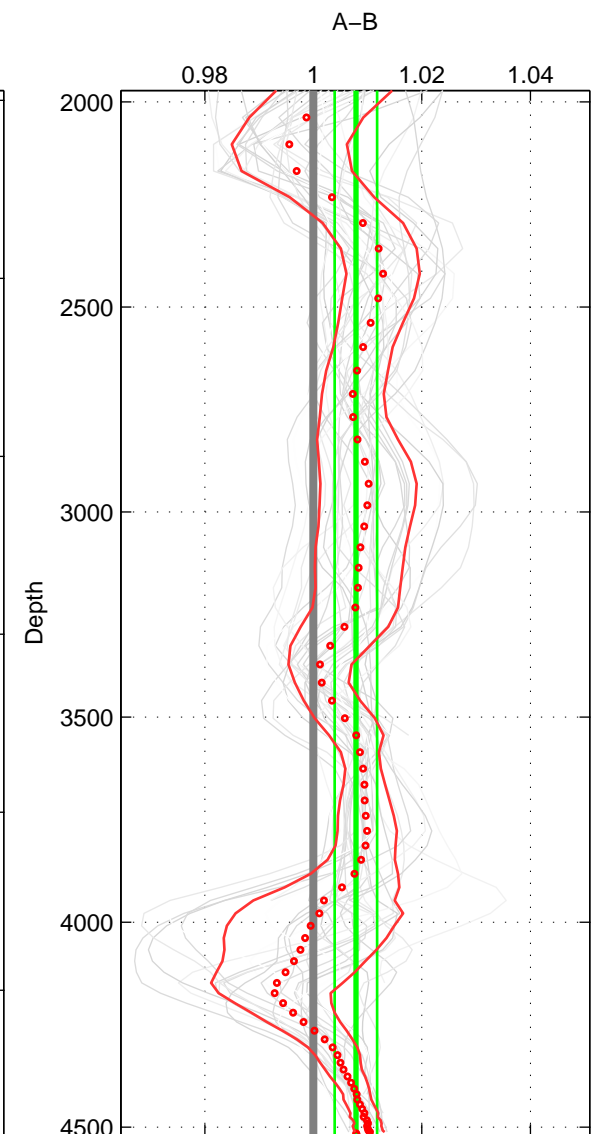

Cruise A (red). Date: Aug 1988 Cruisename: 225-316N19871123.1

Cruise B (blue). Date: May 1996 Cruisename: 249-33LK19960415

\*\*\* "Favourite" values are means of spaces 1 2 3.

	Offset	O.StDev	Ratio	R.Stdev	Rating
SIGMA:	1.832	1.057	1.008	0.005	5
THETA:	1.739	0.847	1.007	0.004	5
DEPTH:	1.857	0.905	1.008	0.004	5
FAV.:	1.809	0.936	1.008	0.004	5

Profiles of A: 6  
 Profiles of B: 10  
 Diff profs : 34  
 WMoffset (A-B): 1.8324  
 WMoffset stdev: 1.0574  
 WMratio (A/B): 1.0077  
 WMratio stdev: 0.0045386

Quality (1-5): 5

Profiles of A: 6  
 Profiles of B: 10  
 Diff profs : 34  
 WMoffset (A-B): 1.739  
 WMoffset stdev: 0.8468  
 WMratio (A/B): 1.0074  
 WMratio stdev: 0.0036917

Quality (1-5): 5

Profiles of A: 6  
 Profiles of B: 10  
 Diff profs : 34  
 WMoffset (A-B): 1.857  
 WMoffset stdev: 0.90511  
 WMratio (A/B): 1.0078  
 WMratio stdev: 0.0039296

Quality (1-5): 5