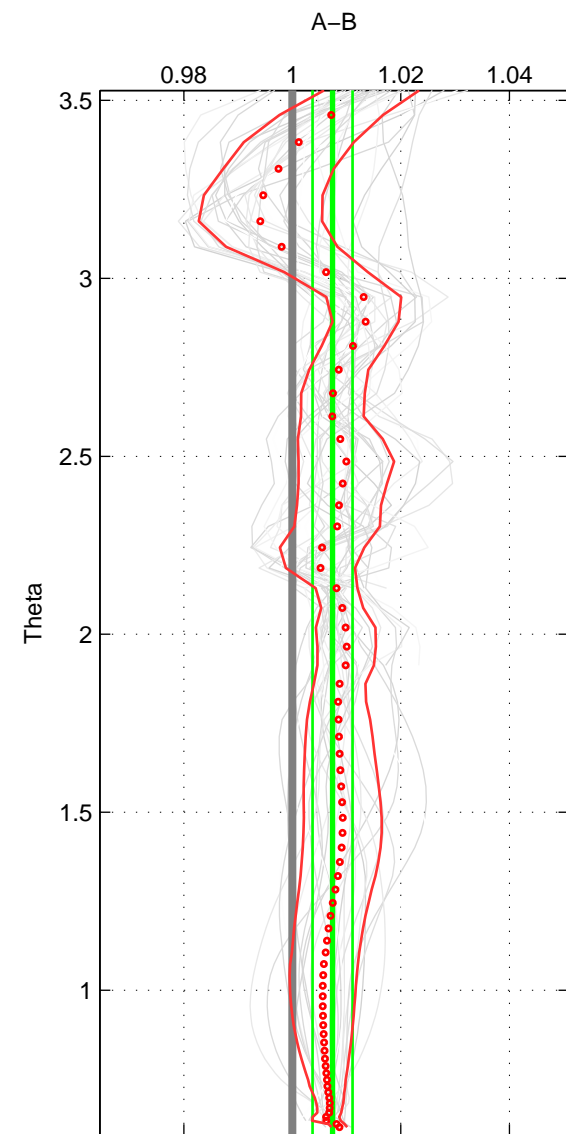

Cruise A (red). Date: Aug 1988 Cruisename: 225-316N19871123.1

Cruise B (blue). Date: May 1996 Cruisename: 249-33LK19960415

\*\*\* "Favourite" values are means of spaces 1 2 3.

	Offset	O.StDev	Ratio	R.Stdev	Rating
SIGMA:	1.832	1.057	1.008	0.005	5
THETA:	1.739	0.847	1.007	0.004	5
DEPTH:	1.857	0.905	1.008	0.004	5
FAV.:	1.809	0.936	1.008	0.004	5

Profiles of A: 6  
 Profiles of B: 10  
 Diff profs : 34  
 WMoffset (A-B): 1.8324  
 WMoffset stdev: 1.0574  
 WMratio (A/B): 1.0077  
 WMratio stdev: 0.0045386

Quality (1-5): 5

Profiles of A: 6  
 Profiles of B: 10  
 Diff profs : 34  
 WMoffset (A-B): 1.739  
 WMoffset stdev: 0.8468  
 WMratio (A/B): 1.0074  
 WMratio stdev: 0.0036917

Quality (1-5): 5

Profiles of A: 6  
 Profiles of B: 10  
 Diff profs : 34  
 WMoffset (A-B): 1.857  
 WMoffset stdev: 0.90511  
 WMratio (A/B): 1.0078  
 WMratio stdev: 0.0039296

Quality (1-5): 5