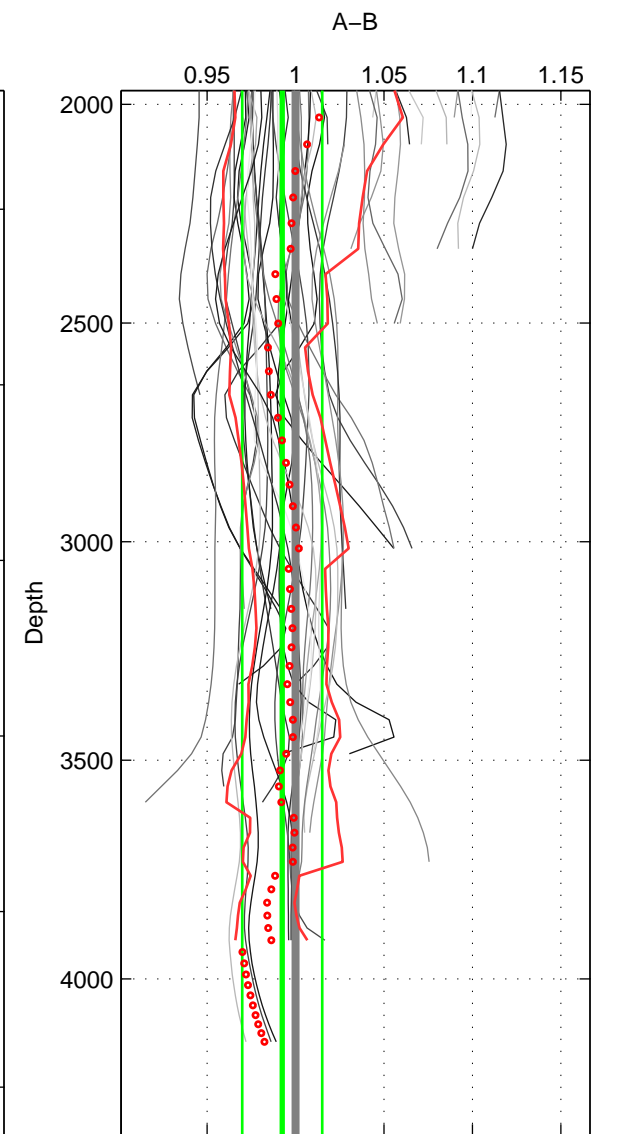

Cruise A (red). Date: Apr 2008 Cruisename: 339-09AR20080322
 Cruise B (blue). Date: Jan 1995 Cruisename: 384-49HH19941213

*** "Favourite" values are means of spaces 1 2 3.

	Offset	O.StDev	Ratio	R.Stdev	Rating
SIGMA:	-0.112	1.050	1.000	0.005	5
THETA:	-0.927	1.416	0.996	0.006	5
DEPTH:	-1.728	5.187	0.992	0.023	5
FAV. :	-0.922	2.551	0.996	0.011	5

Profiles of A: 25
 Profiles of B: 6
 Diff profs : 53
 WMoffset (A-B): -0.11185
 WMoffset stdev: 1.0503
 WMratio (A/B): 0.99982
 WMratio stdev: 0.0047105

Quality (1-5): 5

Profiles of A: 25
 Profiles of B: 6
 Diff profs : 52
 WMoffset (A-B): -0.92694
 WMoffset stdev: 1.4156
 WMratio (A/B): 0.99565
 WMratio stdev: 0.006466

Quality (1-5): 5

Profiles of A: 25
 Profiles of B: 6
 Diff profs : 53
 WMoffset (A-B): -1.7281
 WMoffset stdev: 5.1872
 WMratio (A/B): 0.99248
 WMratio stdev: 0.022589

Quality (1-5): 5