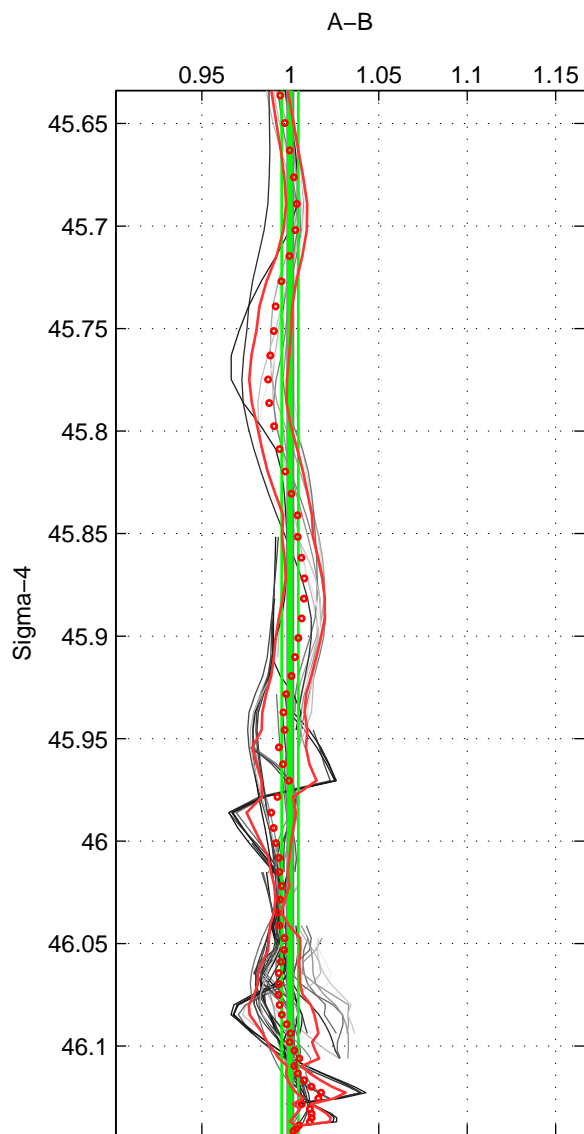

Cruise A (red). Date: Apr 2008 Cruisename: 339-09AR20080322
 Cruise B (blue). Date: Jan 1995 Cruisename: 384-49HH19941213

*** "Favourite" values are means of spaces 1 2 3.

	Offset	O.StDev	Ratio	R.Stdev	Rating
SIGMA:	-0.112	1.050	1.000	0.005	5
THETA:	-0.927	1.416	0.996	0.006	5
DEPTH:	-1.728	5.187	0.992	0.023	5
FAV. :	-0.922	2.551	0.996	0.011	5

Profiles of A: 25
 Profiles of B: 6
 Diff profs : 53
 WMoffset (A-B): -0.11185
 WMoffset stdev: 1.0503
 WMratio (A/B): 0.99982
 WMratio stdev: 0.0047105

Quality (1-5): 5

Profiles of A: 25
 Profiles of B: 6
 Diff profs : 52
 WMoffset (A-B): -0.92694
 WMoffset stdev: 1.4156
 WMratio (A/B): 0.99565
 WMratio stdev: 0.006466

Quality (1-5): 5

Profiles of A: 25
 Profiles of B: 6
 Diff profs : 53
 WMoffset (A-B): -1.7281
 WMoffset stdev: 5.1872
 WMratio (A/B): 0.99248
 WMratio stdev: 0.022589

Quality (1-5): 5