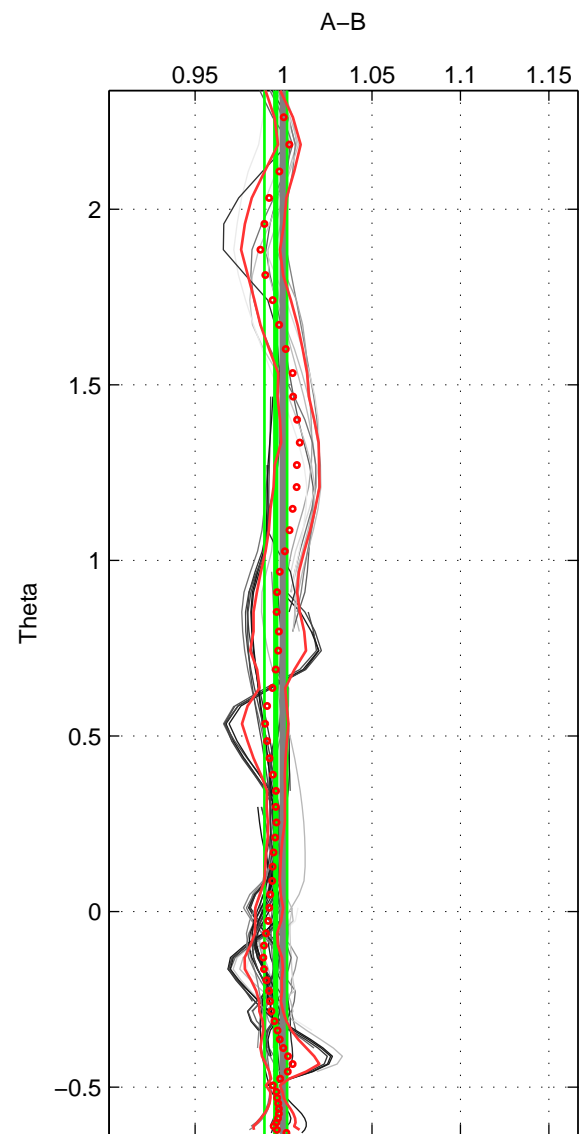

Cruise A (red). Date: Apr 2008 Cruisename: 339-09AR20080322
 Cruise B (blue). Date: Jan 1995 Cruisename: 384-49HH19941213

*** "Favourite" values are means of spaces 1 2 3.

	Offset	O.StDev	Ratio	R.Stdev	Rating
SIGMA:	-0.112	1.050	1.000	0.005	5
THETA:	-0.927	1.416	0.996	0.006	5
DEPTH:	-1.728	5.187	0.992	0.023	5
FAV. :	-0.922	2.551	0.996	0.011	5

Profiles of A: 25
 Profiles of B: 6
 Diff profs : 53
 WMoffset (A-B): -0.11185
 WMoffset stdev: 1.0503
 WMratio (A/B): 0.99982
 WMratio stdev: 0.0047105

Quality (1-5): 5

Profiles of A: 25
 Profiles of B: 6
 Diff profs : 52
 WMoffset (A-B): -0.92694
 WMoffset stdev: 1.4156
 WMratio (A/B): 0.99565
 WMratio stdev: 0.006466

Quality (1-5): 5

Profiles of A: 25
 Profiles of B: 6
 Diff profs : 53
 WMoffset (A-B): -1.7281
 WMoffset stdev: 5.1872
 WMratio (A/B): 0.99248
 WMratio stdev: 0.022589

Quality (1-5): 5