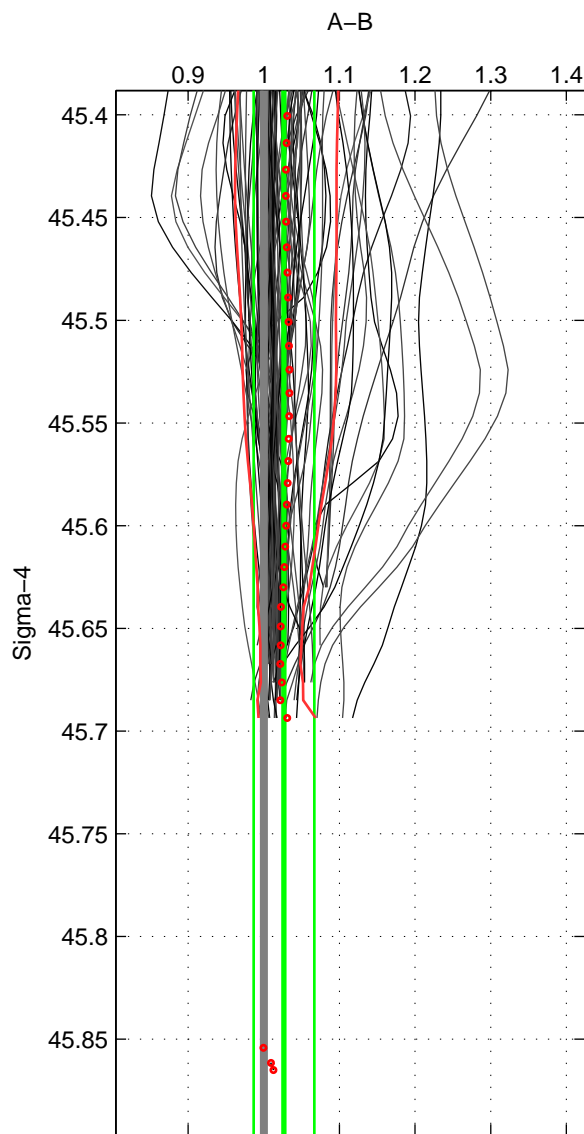

Cruise A (red). Date: Jul 2001 Cruisename: 656-49UF20010710

Cruise B (blue). Date: Jul 2010 Cruisename: 718-49UP20100706

\*\*\* "Favourite" values are means of spaces 1 2.

	Offset	O.StDev	Ratio	R.Stdev	Rating
SIGMA:	2.425	3.563	1.027	0.040	5
THETA:	1.005	0.700	1.007	0.004	5
DEPTH:	1.764	0.880	1.016	0.013	3
FAV.:	1.715	2.132	1.017	0.022	5

Profiles of A: 32  
 Profiles of B: 71  
 Diff profs : 100  
 WMoffset (A-B): 2.4249  
 WMoffset stdev: 3.5626  
 WMratio (A/B): 1.0266  
 WMratio stdev: 0.04015

Quality (1-5): 5

Profiles of A: 32  
 Profiles of B: 71  
 Diff profs : 100  
 WMoffset (A-B): 1.0053  
 WMoffset stdev: 0.70042  
 WMratio (A/B): 1.0065  
 WMratio stdev: 0.0042634

Quality (1-5): 5

Profiles of A: 32  
 Profiles of B: 71  
 Diff profs : 100  
 WMoffset (A-B): 1.7643  
 WMoffset stdev: 0.87985  
 WMratio (A/B): 1.0163  
 WMratio stdev: 0.013159

Quality (1-5): 3

Please note that statistics are bad.