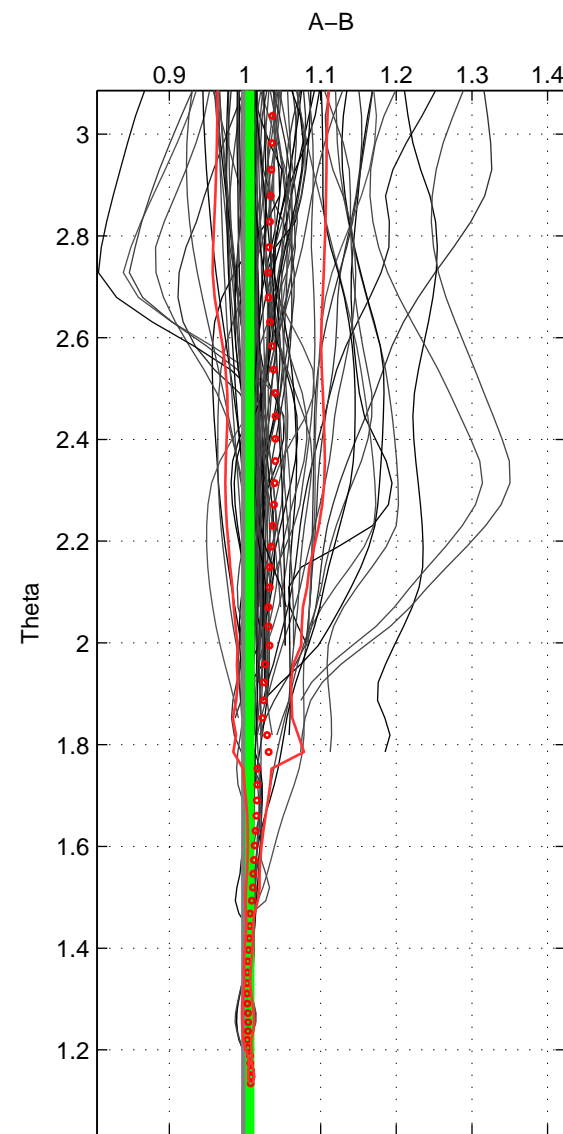

Cruise A (red). Date: Jul 2001 Cruisename: 656-49UF20010710

Cruise B (blue). Date: Jul 2010 Cruisename: 718-49UP20100706

\*\*\* "Favourite" values are means of spaces 1 2.

	Offset	O.StDev	Ratio	R.Stdev	Rating
SIGMA:	2.425	3.563	1.027	0.040	5
THETA:	1.005	0.700	1.007	0.004	5
DEPTH:	1.764	0.880	1.016	0.013	3
FAV.:	1.715	2.132	1.017	0.022	5

Profiles of A: 32  
 Profiles of B: 71  
 Diff profs : 100  
 WMoffset (A-B): 2.4249  
 WMoffset stdev: 3.5626  
 WMratio (A/B): 1.0266  
 WMratio stdev: 0.04015

Quality (1-5): 5

Profiles of A: 32  
 Profiles of B: 71  
 Diff profs : 100  
 WMoffset (A-B): 1.0053  
 WMoffset stdev: 0.70042  
 WMratio (A/B): 1.0065  
 WMratio stdev: 0.0042634

Quality (1-5): 5

Profiles of A: 32  
 Profiles of B: 71  
 Diff profs : 100  
 WMoffset (A-B): 1.7643  
 WMoffset stdev: 0.87985  
 WMratio (A/B): 1.0163  
 WMratio stdev: 0.013159

Quality (1-5): 3

Please note that statistics are bad.