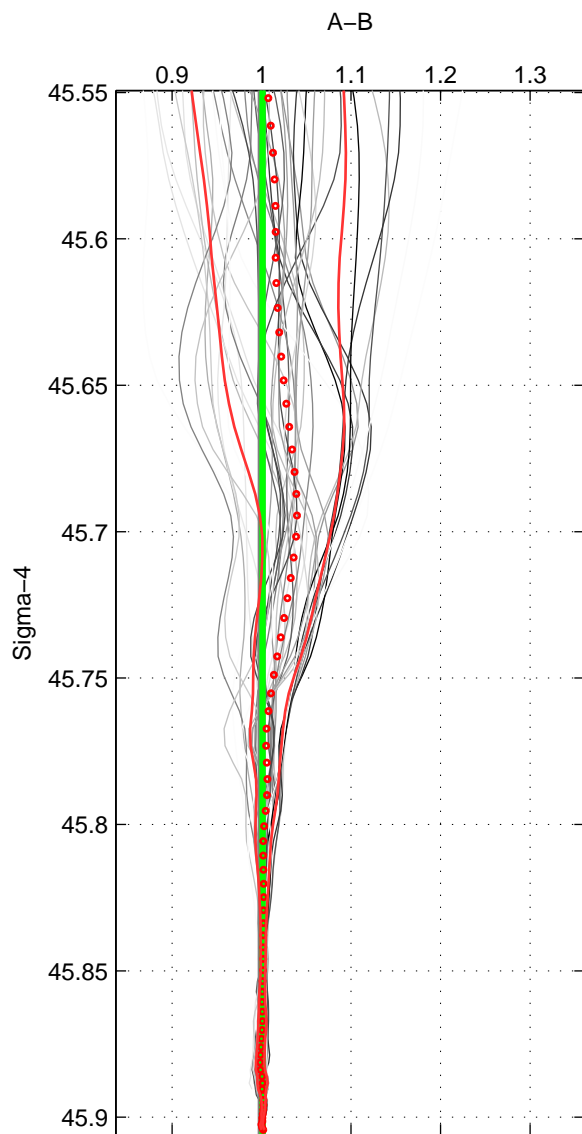

Cruise A (red). Date: Jun 2005 Cruisename: 605-49NZ20050525

Cruise B (blue). Date: Dec 2005 Cruisename: 607-49NZ20051031

*** "Favourite" values are means of spaces 1 2 3.

	Offset	O.StDev	Ratio	R.Stdev	Rating
SIGMA:	0.186	0.337	1.001	0.002	5
THETA:	-0.024	0.305	1.000	0.002	5
DEPTH:	-0.698	2.363	0.995	0.015	5
FAV.:	-0.179	1.001	0.999	0.006	5

Profiles of A: 7
 Profiles of B: 8
 Diff profs: 38
 WMoffset (A-B): 0.18587
 WMoffset stdev: 0.33707
 WMratio (A/B): 1.0011
 WMratio stdev: 0.0018925

Quality (1-5): 5

Profiles of A: 7
 Profiles of B: 8
 Diff profs: 38
 WMoffset (A-B): -0.023727
 WMoffset stdev: 0.3046
 WMratio (A/B): 0.99981
 WMratio stdev: 0.0016682

Quality (1-5): 5

Profiles of A: 7
 Profiles of B: 8
 Diff profs: 38
 WMoffset (A-B): -0.69769
 WMoffset stdev: 2.3628
 WMratio (A/B): 0.99529
 WMratio stdev: 0.015054

Quality (1-5): 5