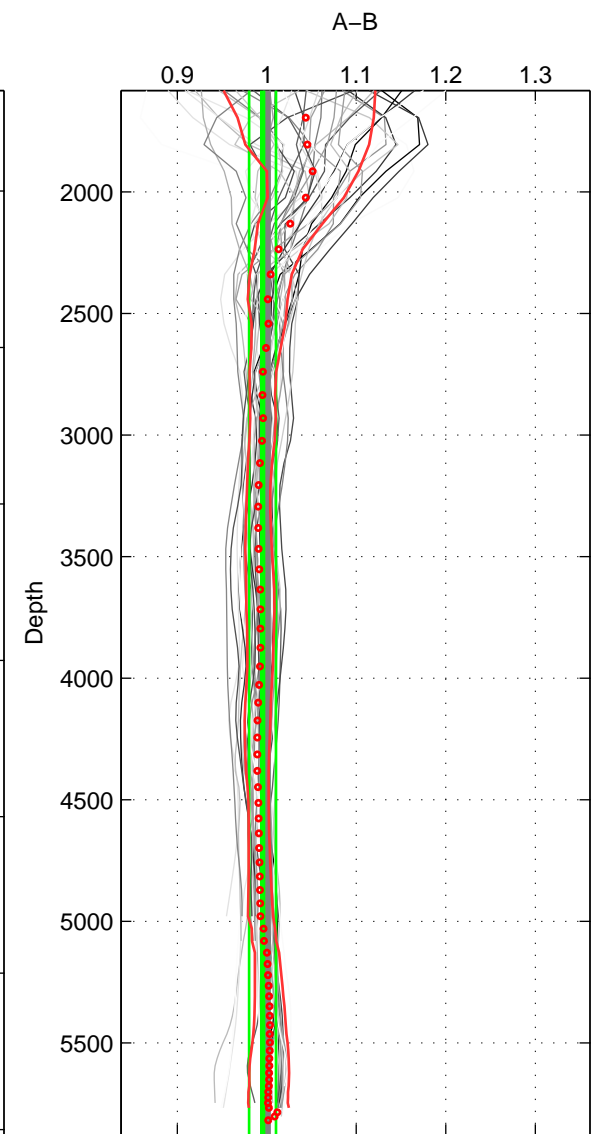

Cruise A (red). Date: Jun 2005 Cruisename: 605-49NZ20050525

Cruise B (blue). Date: Dec 2005 Cruisename: 607-49NZ20051031

*** "Favourite" values are means of spaces 1 2 3.

	Offset	O.StDev	Ratio	R.Stdev	Rating
SIGMA:	0.186	0.337	1.001	0.002	5
THETA:	-0.024	0.305	1.000	0.002	5
DEPTH:	-0.698	2.363	0.995	0.015	5
FAV.:	-0.179	1.001	0.999	0.006	5

Profiles of A: 7
 Profiles of B: 8
 Diff profs: 38
 WMoffset (A-B): 0.18587
 WMoffset stdev: 0.33707
 WMratio (A/B): 1.0011
 WMratio stdev: 0.0018925

Quality (1-5): 5

Profiles of A: 7
 Profiles of B: 8
 Diff profs: 38
 WMoffset (A-B): -0.023727
 WMoffset stdev: 0.3046
 WMratio (A/B): 0.99981
 WMratio stdev: 0.0016682

Quality (1-5): 5

Profiles of A: 7
 Profiles of B: 8
 Diff profs: 38
 WMoffset (A-B): -0.69769
 WMoffset stdev: 2.3628
 WMratio (A/B): 0.99529
 WMratio stdev: 0.015054

Quality (1-5): 5