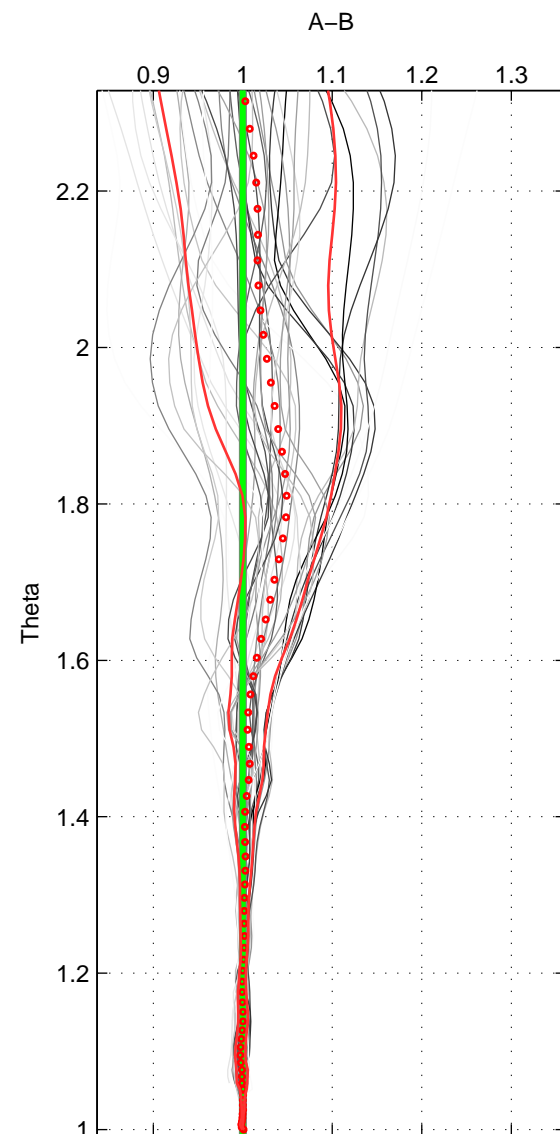

Cruise A (red). Date: Jun 2005 Cruisename: 605-49NZ20050525

Cruise B (blue). Date: Dec 2005 Cruisename: 607-49NZ20051031

*** "Favourite" values are means of spaces 1 2 3.

	Offset	O.StDev	Ratio	R.Stdev	Rating
SIGMA:	0.186	0.337	1.001	0.002	5
THETA:	-0.024	0.305	1.000	0.002	5
DEPTH:	-0.698	2.363	0.995	0.015	5
FAV.:	-0.179	1.001	0.999	0.006	5

Profiles of A: 7
 Profiles of B: 8
 Diff profs: 38
 WMoffset (A-B): 0.18587
 WMoffset stdev: 0.33707
 WMratio (A/B): 1.0011
 WMratio stdev: 0.0018925

Quality (1-5): 5

Profiles of A: 7
 Profiles of B: 8
 Diff profs: 38
 WMoffset (A-B): -0.023727
 WMoffset stdev: 0.3046
 WMratio (A/B): 0.99981
 WMratio stdev: 0.0016682

Quality (1-5): 5

Profiles of A: 7
 Profiles of B: 8
 Diff profs: 38
 WMoffset (A-B): -0.69769
 WMoffset stdev: 2.3628
 WMratio (A/B): 0.99529
 WMratio stdev: 0.015054

Quality (1-5): 5