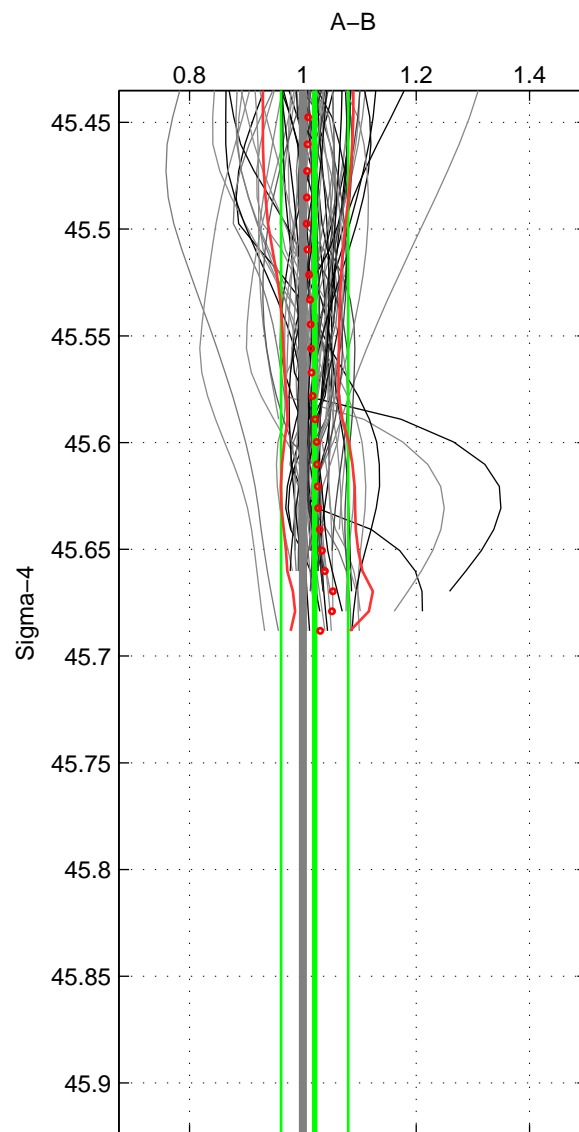

Cruise A (red). Date: Sep 1991 Cruisename: 557-49HH19910813

Cruise B (blue). Date: Oct 1998 Cruisename: 686-49UP19980916

\*\*\* "Favourite" values are those of space 2.

	Offset	O.StDev	Ratio	R.Stdev	Rating
SIGMA:	1.601	4.119	1.021	0.059	4
THETA:	1.214	4.205	1.017	0.068	5
DEPTH:	1.208	0.417	1.013	0.006	3
FAV.:	1.214	4.205	1.017	0.068	5

Profiles of A: 54  
 Profiles of B: 29  
 Diff profs : 70  
 WMoffset (A-B): 1.6013  
 WMoffset stdev: 4.1187  
 WMratio (A/B): 1.0207  
 WMratio stdev: 0.059068

Quality (1-5): 4

Profiles of A: 60  
 Profiles of B: 29  
 Diff profs : 79  
 WMoffset (A-B): 1.2139  
 WMoffset stdev: 4.2053  
 WMratio (A/B): 1.017  
 WMratio stdev: 0.06838

Quality (1-5): 5

Profiles of A: 60  
 Profiles of B: 29  
 Diff profs : 79  
 WMoffset (A-B): 1.2081  
 WMoffset stdev: 0.41683  
 WMratio (A/B): 1.0129  
 WMratio stdev: 0.0056165

Quality (1-5): 3

Please note that statistics are bad.