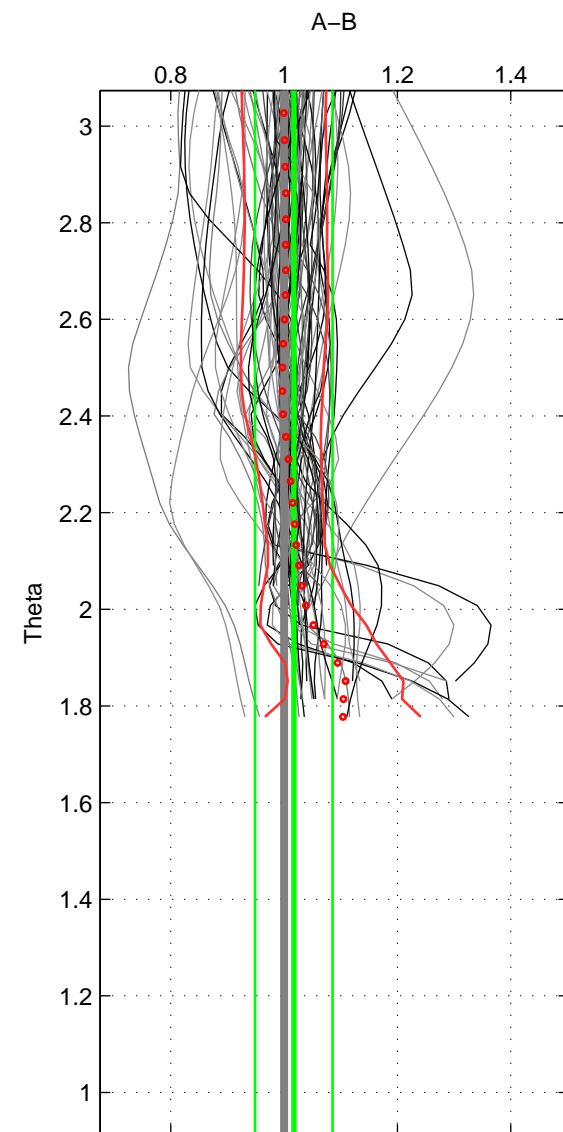

Cruise A (red). Date: Sep 1991 Cruisename: 557-49HH19910813

Cruise B (blue). Date: Oct 1998 Cruisename: 686-49UP19980916

\*\*\* "Favourite" values are those of space 2.

	Offset	O.StDev	Ratio	R.Stdev	Rating
SIGMA:	1.601	4.119	1.021	0.059	4
THETA:	1.214	4.205	1.017	0.068	5
DEPTH:	1.208	0.417	1.013	0.006	3
FAV.:	1.214	4.205	1.017	0.068	5

Profiles of A: 54  
 Profiles of B: 29  
 Diff profs : 70  
 WMoffset (A-B): 1.6013  
 WMoffset stdev: 4.1187  
 WMratio (A/B): 1.0207  
 WMratio stdev: 0.059068

Quality (1-5): 4

Profiles of A: 60  
 Profiles of B: 29  
 Diff profs : 79  
 WMoffset (A-B): 1.2139  
 WMoffset stdev: 4.2053  
 WMratio (A/B): 1.017  
 WMratio stdev: 0.06838

Quality (1-5): 5

Profiles of A: 60  
 Profiles of B: 29  
 Diff profs : 79  
 WMoffset (A-B): 1.2081  
 WMoffset stdev: 0.41683  
 WMratio (A/B): 1.0129  
 WMratio stdev: 0.0056165

Quality (1-5): 3

Please note that statistics are bad.