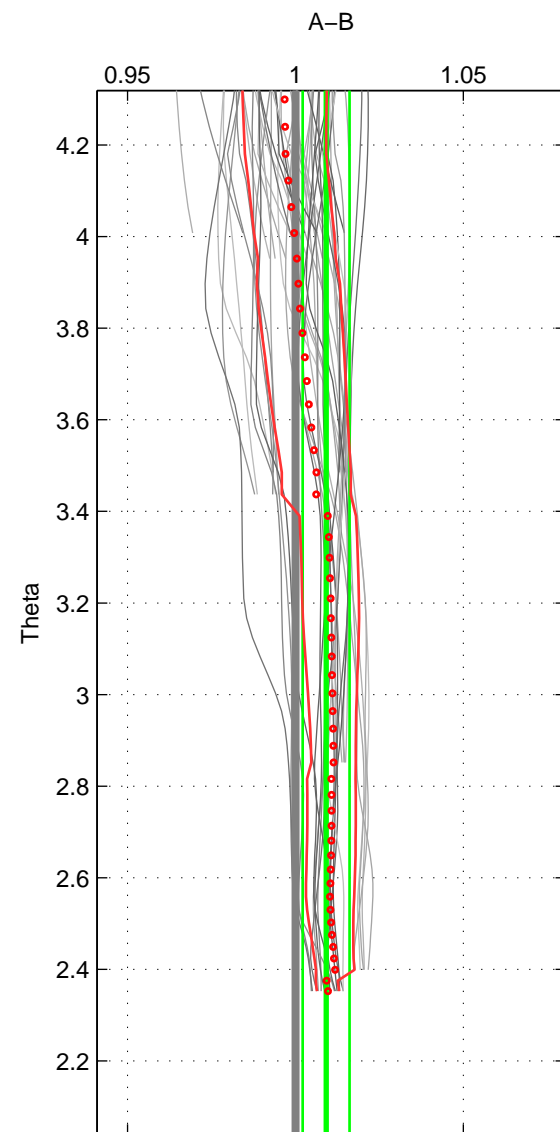

Cruise A (red). Date: May 1993 Cruisename: 204-29CS19930510

Cruise B (blue). Date: Jun 2004 Cruisename: 275-35TH20040604

\*\*\* "Favourite" values are means of spaces 1 2.

	Offset	O.StDev	Ratio	R.Stdev	Rating
SIGMA	2.429	2.233	1.010	0.009	5
THETA	2.244	1.707	1.009	0.007	5
DEPTH	2.782	3.404	1.011	0.014	4
FAV.	2.336	1.970	1.010	0.008	5

Profiles of A: 7  
 Profiles of B: 9  
 Diff profs: 48  
 WMoffset (A-B): 2.429  
 WMoffset stdev: 2.2332  
 WMratio (A/B): 1.0099  
 WMratio stdev: 0.0091203

Quality (1-5): 5

Profiles of A: 7  
 Profiles of B: 9  
 Diff profs: 48  
 WMoffset (A-B): 2.2436  
 WMoffset stdev: 1.7073  
 WMratio (A/B): 1.0092  
 WMratio stdev: 0.0069787

Quality (1-5): 5

Profiles of A: 14  
 Profiles of B: 9  
 Diff profs: 100  
 WMoffset (A-B): 2.7816  
 WMoffset stdev: 3.4042  
 WMratio (A/B): 1.0113  
 WMratio stdev: 0.013796

Quality (1-5): 4