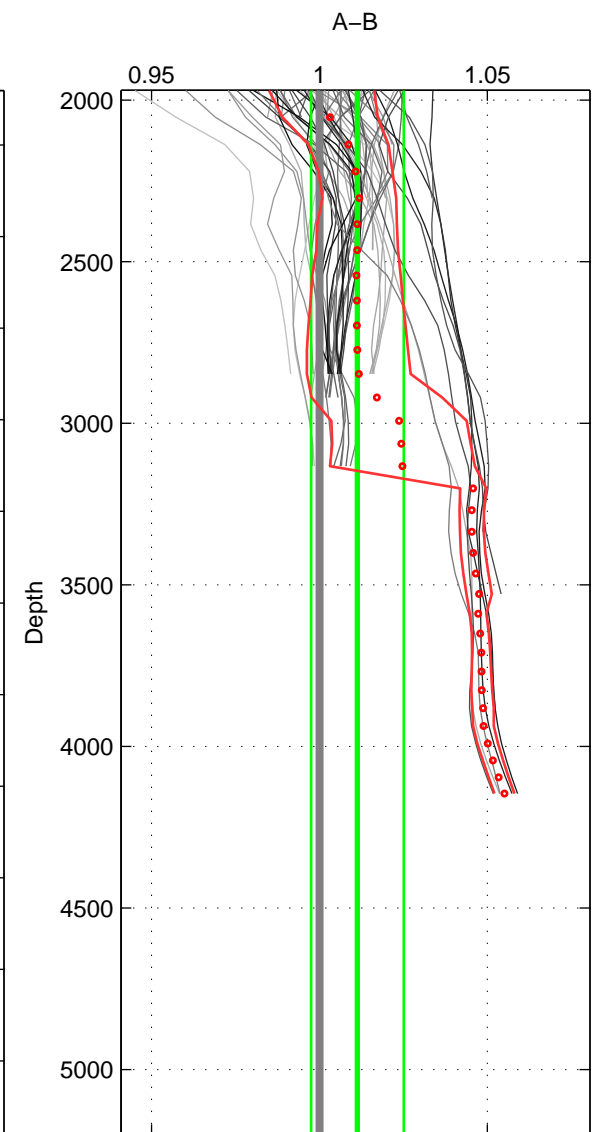

Cruise A (red). Date: May 1993 Cruisename: 204-29CS19930510

Cruise B (blue). Date: Jun 2004 Cruisename: 275-35TH20040604

\*\*\* "Favourite" values are means of spaces 1 2.

	Offset	O.StDev	Ratio	R.Stdev	Rating
SIGMA	2.429	2.233	1.010	0.009	5
THETA	2.244	1.707	1.009	0.007	5
DEPTH	2.782	3.404	1.011	0.014	4
FAV.	2.336	1.970	1.010	0.008	5

Profiles of A: 7  
 Profiles of B: 9  
 Diff profs: 48  
 WMoffset (A-B): 2.429  
 WMoffset stdev: 2.2332  
 WMratio (A/B): 1.0099  
 WMratio stdev: 0.0091203

Quality (1-5): 5

Profiles of A: 7  
 Profiles of B: 9  
 Diff profs: 48  
 WMoffset (A-B): 2.2436  
 WMoffset stdev: 1.7073  
 WMratio (A/B): 1.0092  
 WMratio stdev: 0.0069787

Quality (1-5): 5

Profiles of A: 14  
 Profiles of B: 9  
 Diff profs: 100  
 WMoffset (A-B): 2.7816  
 WMoffset stdev: 3.4042  
 WMratio (A/B): 1.0113  
 WMratio stdev: 0.013796

Quality (1-5): 4