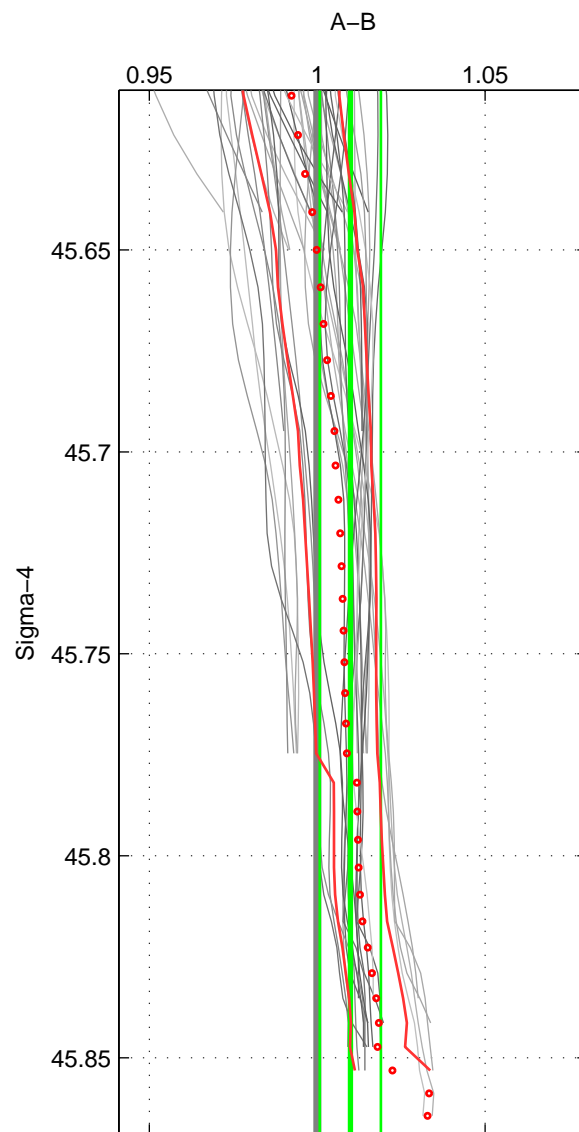

Cruise A (red). Date: May 1993 Cruisename: 204-29CS19930510

Cruise B (blue). Date: Jun 2004 Cruisename: 275-35TH20040604

\*\*\* "Favourite" values are means of spaces 1 2.

	Offset	O.StDev	Ratio	R.Stdev	Rating
SIGMA	2.429	2.233	1.010	0.009	5
THETA	2.244	1.707	1.009	0.007	5
DEPTH	2.782	3.404	1.011	0.014	4
FAV.	2.336	1.970	1.010	0.008	5

Profiles of A: 7  
 Profiles of B: 9  
 Diff profs: 48  
 WMoffset (A-B): 2.429  
 WMoffset stdev: 2.2332  
 WMratio (A/B): 1.0099  
 WMratio stdev: 0.0091203

Quality (1-5): 5

Profiles of A: 7  
 Profiles of B: 9  
 Diff profs: 48  
 WMoffset (A-B): 2.2436  
 WMoffset stdev: 1.7073  
 WMratio (A/B): 1.0092  
 WMratio stdev: 0.0069787

Quality (1-5): 5

Profiles of A: 14  
 Profiles of B: 9  
 Diff profs: 100  
 WMoffset (A-B): 2.7816  
 WMoffset stdev: 3.4042  
 WMratio (A/B): 1.0113  
 WMratio stdev: 0.013796

Quality (1-5): 4