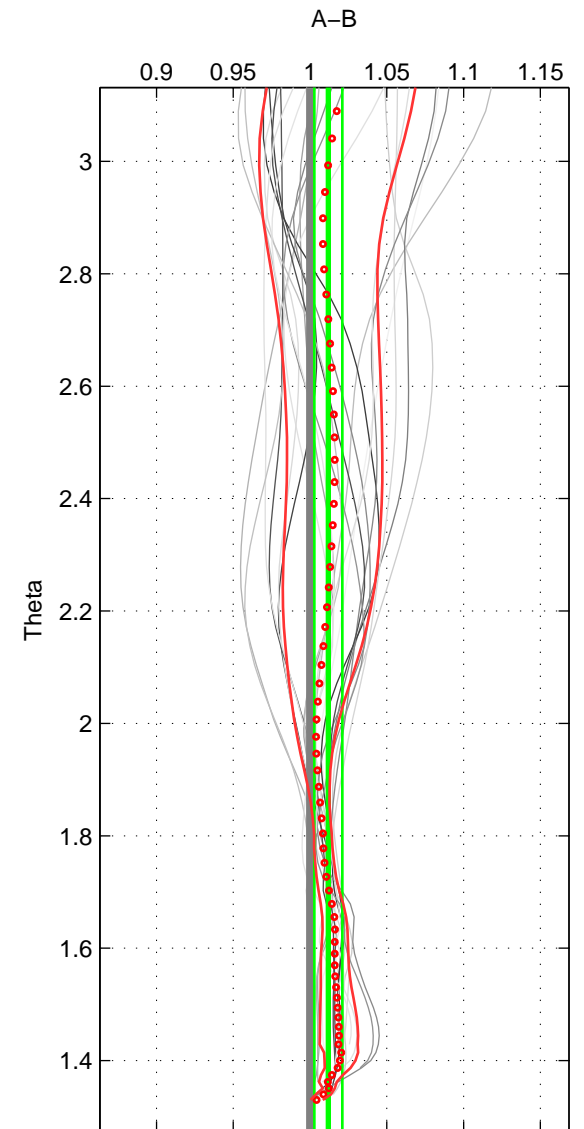

Cruise A (red). Date: Mar 1989 Cruisename: 507-32MW19890206

Cruise B (blue). Date: Jan 2008 Cruisename: 513-33RO20071215

*** "Favourite" values are means of spaces 1 2 3.

	Offset	O.StDev	Ratio	R.Stdev	Rating
SIGMA	1.369	1.096	1.013	0.010	5
THETA	1.223	1.005	1.012	0.009	5
DEPTH	-0.058	1.306	1.000	0.012	5
FAV.	0.845	1.136	1.008	0.010	5

Profiles of A: 4
 Profiles of B: 6
 Diff profs : 21
 WMoffset (A-B): 1.3695
 WMoffset stdev: 1.0961
 WMratio (A/B): 1.0133
 WMratio stdev: 0.0098685

Quality (1-5): 5

Profiles of A: 4
 Profiles of B: 6
 Diff profs : 21
 WMoffset (A-B): 1.2226
 WMoffset stdev: 1.0047
 WMratio (A/B): 1.0119
 WMratio stdev: 0.0090572

Quality (1-5): 5

Profiles of A: 4
 Profiles of B: 6
 Diff profs : 21
 WMoffset (A-B): -0.057988
 WMoffset stdev: 1.306
 WMratio (A/B): 0.99983
 WMratio stdev: 0.011628

Quality (1-5): 5