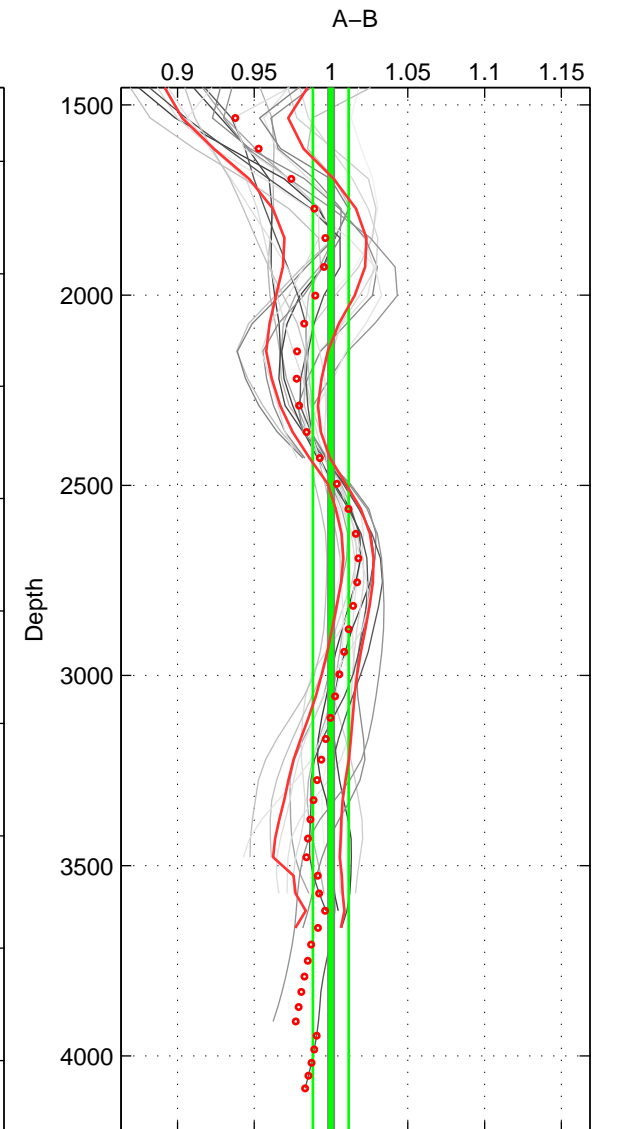

Cruise A (red). Date: Mar 1989 Cruisename: 507-32MW19890206

Cruise B (blue). Date: Jan 2008 Cruisename: 513-33RO20071215

*** "Favourite" values are means of spaces 1 2 3.

	Offset	O.StDev	Ratio	R.Stdev	Rating
SIGMA	1.369	1.096	1.013	0.010	5
THETA	1.223	1.005	1.012	0.009	5
DEPTH	-0.058	1.306	1.000	0.012	5
FAV.	0.845	1.136	1.008	0.010	5

Profiles of A: 4
 Profiles of B: 6
 Diff profs : 21
 WMoffset (A-B): 1.3695
 WMoffset stdev: 1.0961
 WMratio (A/B): 1.0133
 WMratio stdev: 0.0098685

Quality (1-5): 5

Profiles of A: 4
 Profiles of B: 6
 Diff profs : 21
 WMoffset (A-B): 1.2226
 WMoffset stdev: 1.0047
 WMratio (A/B): 1.0119
 WMratio stdev: 0.0090572

Quality (1-5): 5

Profiles of A: 4
 Profiles of B: 6
 Diff profs : 21
 WMoffset (A-B): -0.057988
 WMoffset stdev: 1.306
 WMratio (A/B): 0.99983
 WMratio stdev: 0.011628

Quality (1-5): 5