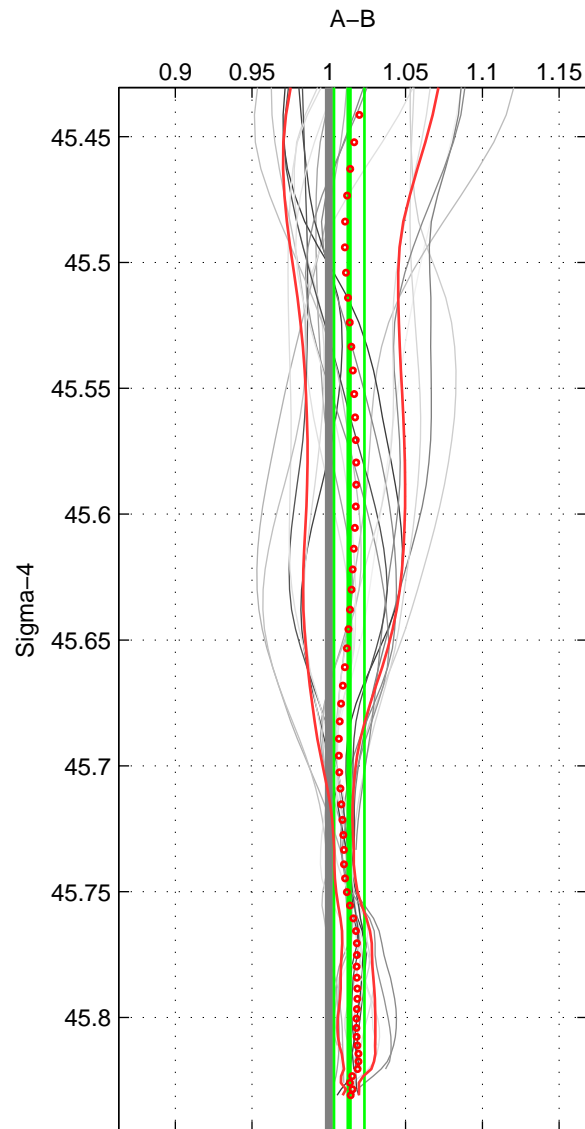

Cruise A (red). Date: Mar 1989 Cruisename: 507-32MW19890206

Cruise B (blue). Date: Jan 2008 Cruisename: 513-33RO20071215

*** "Favourite" values are means of spaces 1 2 3.

	Offset	O.StDev	Ratio	R.Stdev	Rating
SIGMA	1.369	1.096	1.013	0.010	5
THETA	1.223	1.005	1.012	0.009	5
DEPTH	-0.058	1.306	1.000	0.012	5
FAV.	0.845	1.136	1.008	0.010	5

Profiles of A: 4
 Profiles of B: 6
 Diff profs : 21
 WMoffset (A-B): 1.3695
 WMoffset stdev: 1.0961
 WMratio (A/B): 1.0133
 WMratio stdev: 0.0098685

Quality (1-5): 5

Profiles of A: 4
 Profiles of B: 6
 Diff profs : 21
 WMoffset (A-B): 1.2226
 WMoffset stdev: 1.0047
 WMratio (A/B): 1.0119
 WMratio stdev: 0.0090572

Quality (1-5): 5

Profiles of A: 4
 Profiles of B: 6
 Diff profs : 21
 WMoffset (A-B): -0.057988
 WMoffset stdev: 1.306
 WMratio (A/B): 0.99983
 WMratio stdev: 0.011628

Quality (1-5): 5