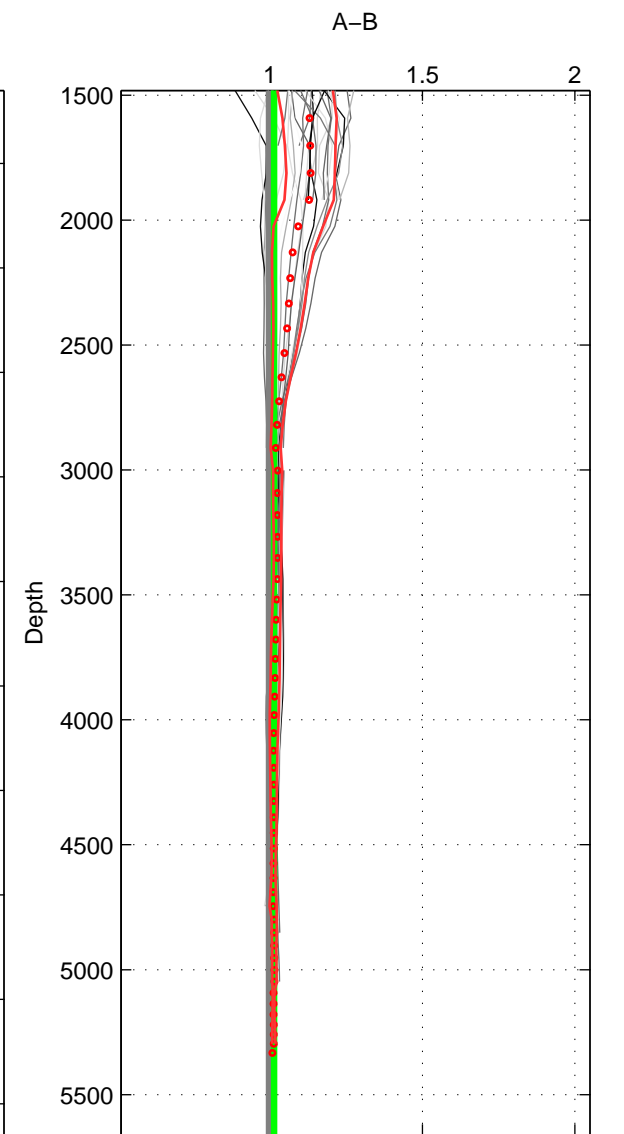

Cruise A (red). Date: Jun 1999 Cruisename: 578-49K619990523

Cruise B (blue). Date: Oct 2008 Cruisename: 615-49NZ20081011

*** "Favourite" values are means of spaces 1 2 3.

	Offset	O.StDev	Ratio	R.Stdev	Rating
SIGMA:	1.664	1.141	1.013	0.008	5
THETA:	1.746	1.415	1.012	0.010	5
DEPTH:	2.166	0.984	1.014	0.006	5
FAV. :	1.859	1.180	1.013	0.008	5

Profiles of A: 13
 Profiles of B: 5
 Diff profs : 26
 WMoffset (A-B): 1.6639
 WMoffset stdev: 1.1407
 WMratio (A/B): 1.013
 WMratio stdev: 0.0079508

Quality (1-5): 5

Profiles of A: 13
 Profiles of B: 5
 Diff profs : 26
 WMoffset (A-B): 1.7456
 WMoffset stdev: 1.4152
 WMratio (A/B): 1.0125
 WMratio stdev: 0.009639

Quality (1-5): 5

Profiles of A: 13
 Profiles of B: 5
 Diff profs : 26
 WMoffset (A-B): 2.1662
 WMoffset stdev: 0.98437
 WMratio (A/B): 1.0137
 WMratio stdev: 0.0060734

Quality (1-5): 5