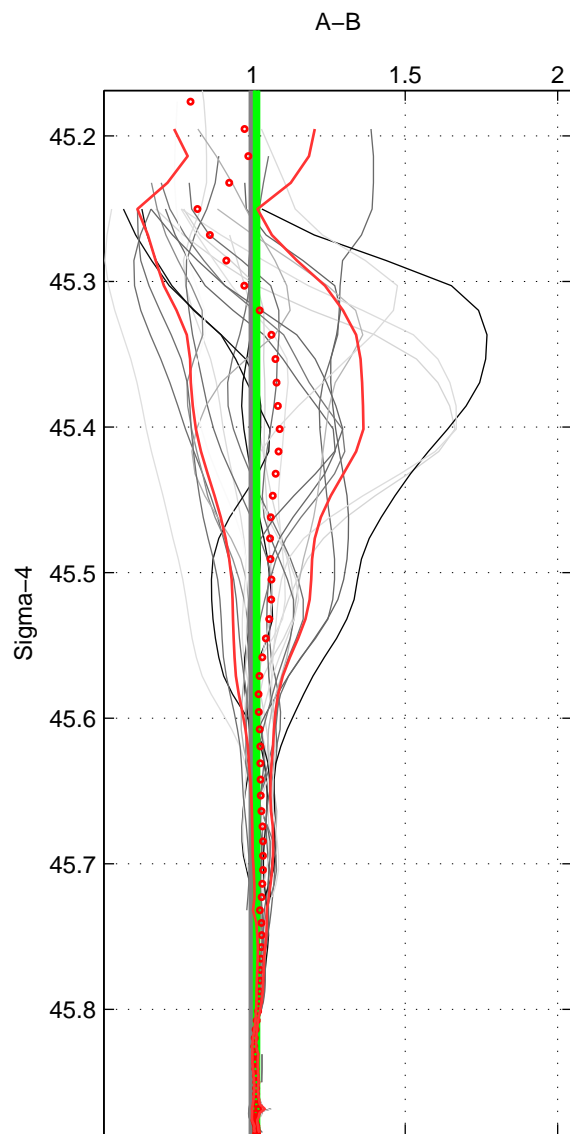

Cruise A (red). Date: Jun 1999 Cruisename: 578-49K619990523

Cruise B (blue). Date: Oct 2008 Cruisename: 615-49NZ20081011

*** "Favourite" values are means of spaces 1 2 3.

	Offset	O.StDev	Ratio	R.Stdev	Rating
SIGMA:	1.664	1.141	1.013	0.008	5
THETA:	1.746	1.415	1.012	0.010	5
DEPTH:	2.166	0.984	1.014	0.006	5
FAV. :	1.859	1.180	1.013	0.008	5

Profiles of A: 13
 Profiles of B: 5
 Diff profs : 26
 WMoffset (A-B): 1.6639
 WMoffset stdev: 1.1407
 WMratio (A/B): 1.013
 WMratio stdev: 0.0079508

Quality (1-5): 5

Profiles of A: 13
 Profiles of B: 5
 Diff profs : 26
 WMoffset (A-B): 1.7456
 WMoffset stdev: 1.4152
 WMratio (A/B): 1.0125
 WMratio stdev: 0.009639

Quality (1-5): 5

Profiles of A: 13
 Profiles of B: 5
 Diff profs : 26
 WMoffset (A-B): 2.1662
 WMoffset stdev: 0.98437
 WMratio (A/B): 1.0137
 WMratio stdev: 0.0060734

Quality (1-5): 5