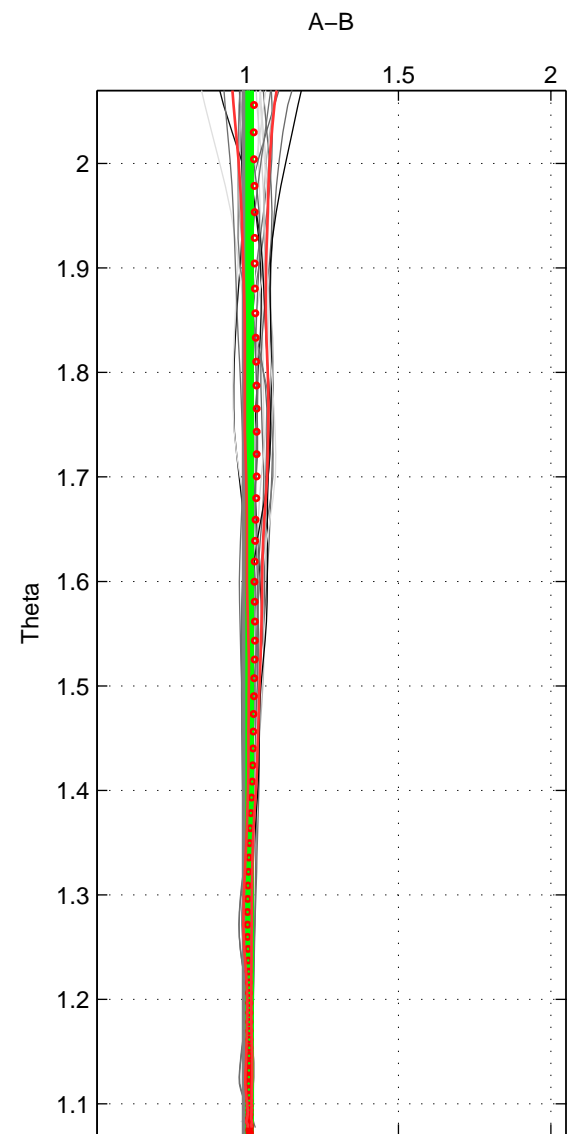

Cruise A (red). Date: Jun 1999 Cruisename: 578-49K619990523

Cruise B (blue). Date: Oct 2008 Cruisename: 615-49NZ20081011

*** "Favourite" values are means of spaces 1 2 3.

	Offset	O.StDev	Ratio	R.Stdev	Rating
SIGMA:	1.664	1.141	1.013	0.008	5
THETA:	1.746	1.415	1.012	0.010	5
DEPTH:	2.166	0.984	1.014	0.006	5
FAV. :	1.859	1.180	1.013	0.008	5

Profiles of A: 13
 Profiles of B: 5
 Diff profs : 26
 WMoffset (A-B): 1.6639
 WMoffset stdev: 1.1407
 WMratio (A/B): 1.013
 WMratio stdev: 0.0079508

Quality (1-5): 5

Profiles of A: 13
 Profiles of B: 5
 Diff profs : 26
 WMoffset (A-B): 1.7456
 WMoffset stdev: 1.4152
 WMratio (A/B): 1.0125
 WMratio stdev: 0.009639

Quality (1-5): 5

Profiles of A: 13
 Profiles of B: 5
 Diff profs : 26
 WMoffset (A-B): 2.1662
 WMoffset stdev: 0.98437
 WMratio (A/B): 1.0137
 WMratio stdev: 0.0060734

Quality (1-5): 5