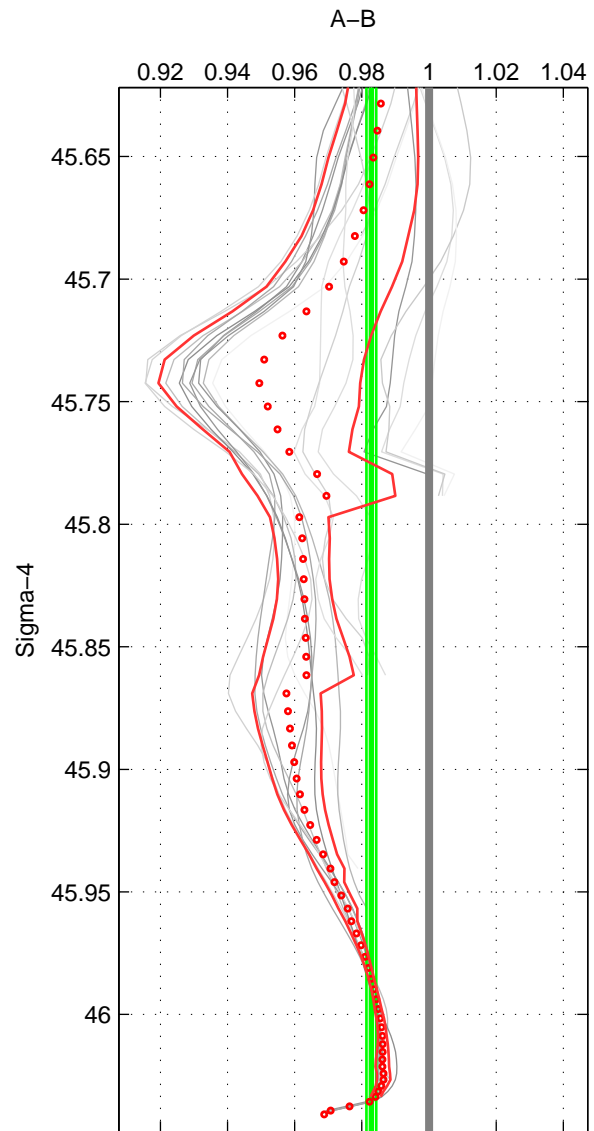

Cruise A (red). Date: Apr 2009 Cruisename: 362-33RR20090320
 Cruise B (blue). Date: Feb 1986 Cruisename: 363-35MF19850224

*** "Favourite" values are means of spaces 1 2 3.

	Offset	O.StDev	Ratio	R.Stdev	Rating
SIGMA:	-3.710	0.319	0.983	0.001	5
THETA:	-3.780	0.330	0.983	0.002	5
DEPTH:	-6.533	1.802	0.969	0.008	5
FAV.:	-4.675	0.817	0.978	0.004	5

Profiles of A: 15
 Profiles of B: 3
 Diff profs : 18
 WMoffset (A-B): -3.7104
 WMoffset stdev: 0.31878
 WMratio (A/B): 0.98283
 WMratio stdev: 0.0014655

Quality (1-5): 5

Profiles of A: 15
 Profiles of B: 3
 Diff profs : 18
 WMoffset (A-B): -3.7804
 WMoffset stdev: 0.32968
 WMratio (A/B): 0.98253
 WMratio stdev: 0.0015189

Quality (1-5): 5

Profiles of A: 15
 Profiles of B: 3
 Diff profs : 18
 WMoffset (A-B): -6.5329
 WMoffset stdev: 1.8017
 WMratio (A/B): 0.96931
 WMratio stdev: 0.0082412

Quality (1-5): 5