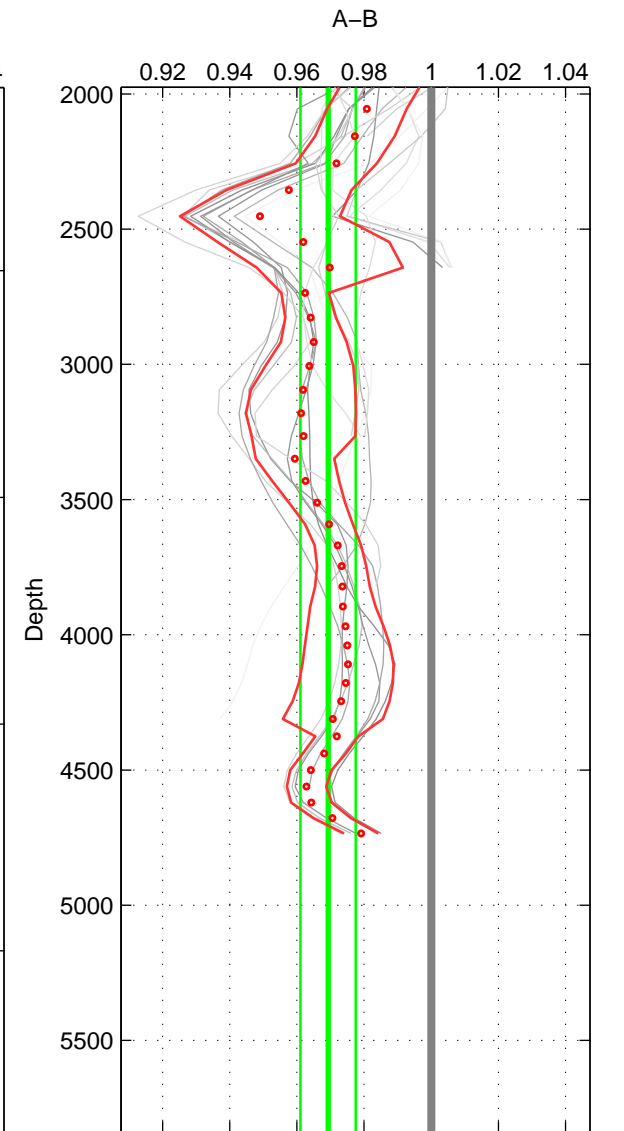

Cruise A (red). Date: Apr 2009 Cruisename: 362-33RR20090320
 Cruise B (blue). Date: Feb 1986 Cruisename: 363-35MF19850224

*** "Favourite" values are means of spaces 1 2 3.

	Offset	O.StDev	Ratio	R.Stdev	Rating
SIGMA:	-3.710	0.319	0.983	0.001	5
THETA:	-3.780	0.330	0.983	0.002	5
DEPTH:	-6.533	1.802	0.969	0.008	5
FAV.:	-4.675	0.817	0.978	0.004	5

Profiles of A: 15
 Profiles of B: 3
 Diff profs : 18
 WMoffset (A-B): -3.7104
 WMoffset stdev: 0.31878
 WMratio (A/B): 0.98283
 WMratio stdev: 0.0014655

Quality (1-5): 5

Profiles of A: 15
 Profiles of B: 3
 Diff profs : 18
 WMoffset (A-B): -3.7804
 WMoffset stdev: 0.32968
 WMratio (A/B): 0.98253
 WMratio stdev: 0.0015189

Quality (1-5): 5

Profiles of A: 15
 Profiles of B: 3
 Diff profs : 18
 WMoffset (A-B): -6.5329
 WMoffset stdev: 1.8017
 WMratio (A/B): 0.96931
 WMratio stdev: 0.0082412

Quality (1-5): 5