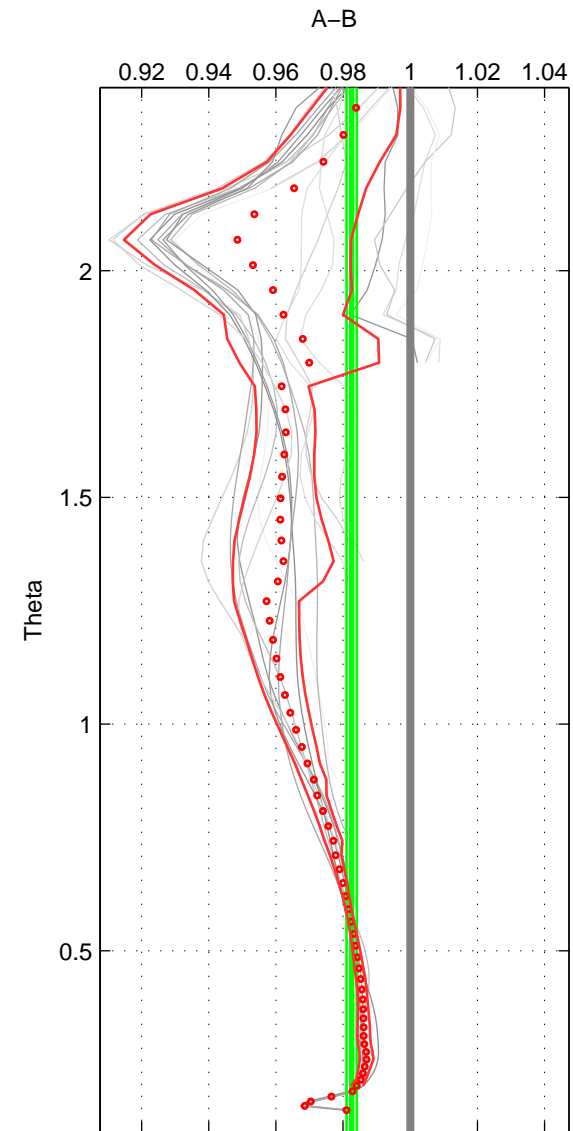

Cruise A (red). Date: Apr 2009 Cruisename: 362-33RR20090320
 Cruise B (blue). Date: Feb 1986 Cruisename: 363-35MF19850224

*** "Favourite" values are means of spaces 1 2 3.

	Offset	O.StDev	Ratio	R.Stdev	Rating
SIGMA:	-3.710	0.319	0.983	0.001	5
THETA:	-3.780	0.330	0.983	0.002	5
DEPTH:	-6.533	1.802	0.969	0.008	5
FAV.:	-4.675	0.817	0.978	0.004	5

Profiles of A: 15
 Profiles of B: 3
 Diff profs : 18
 WMoffset (A-B): -3.7104
 WMoffset stdev: 0.31878
 WMratio (A/B): 0.98283
 WMratio stdev: 0.0014655

Quality (1-5): 5

Profiles of A: 15
 Profiles of B: 3
 Diff profs : 18
 WMoffset (A-B): -3.7804
 WMoffset stdev: 0.32968
 WMratio (A/B): 0.98253
 WMratio stdev: 0.0015189

Quality (1-5): 5

Profiles of A: 15
 Profiles of B: 3
 Diff profs : 18
 WMoffset (A-B): -6.5329
 WMoffset stdev: 1.8017
 WMratio (A/B): 0.96931
 WMratio stdev: 0.0082412

Quality (1-5): 5