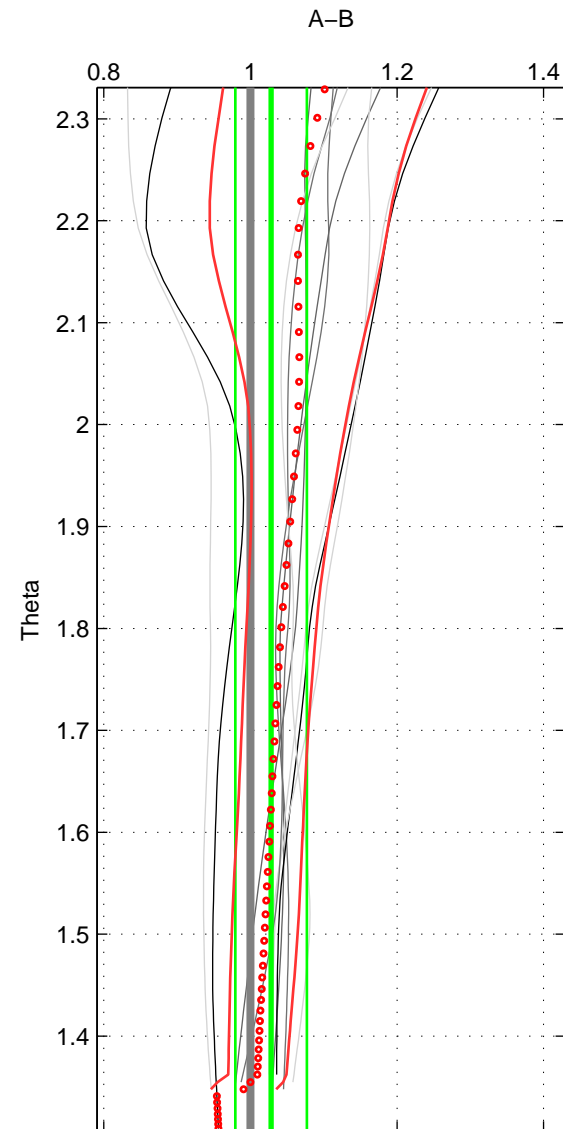

Cruise A (red). Date: Jun 2000 Cruisename: 572-49HO20000621

Cruise B (blue). Date: Jul 2001 Cruisename: 575-49HO20010710

\*\*\* "Favourite" values are means of spaces 1 2 3.

	Offset	O.StDev	Ratio	R.Stdev	Rating
SIGMA	2.561	3.583	1.027	0.042	4
THETA	2.773	4.306	1.028	0.049	4
DEPTH	1.716	5.347	1.015	0.053	4
FAV.	2.350	4.412	1.023	0.048	4

Profiles of A: 5  
 Profiles of B: 6  
 Diff profs : 10  
 WMoffset (A-B): 2.5608  
 WMoffset stdev: 3.5825  
 WMratio (A/B): 1.0268  
 WMratio stdev: 0.042164

Quality (1-5): 4

Profiles of A: 5  
 Profiles of B: 6  
 Diff profs : 10  
 WMoffset (A-B): 2.7733  
 WMoffset stdev: 4.3058  
 WMratio (A/B): 1.0283  
 WMratio stdev: 0.048797

Quality (1-5): 4

Profiles of A: 5  
 Profiles of B: 6  
 Diff profs : 10  
 WMoffset (A-B): 1.716  
 WMoffset stdev: 5.3472  
 WMratio (A/B): 1.0146  
 WMratio stdev: 0.053418

Quality (1-5): 4