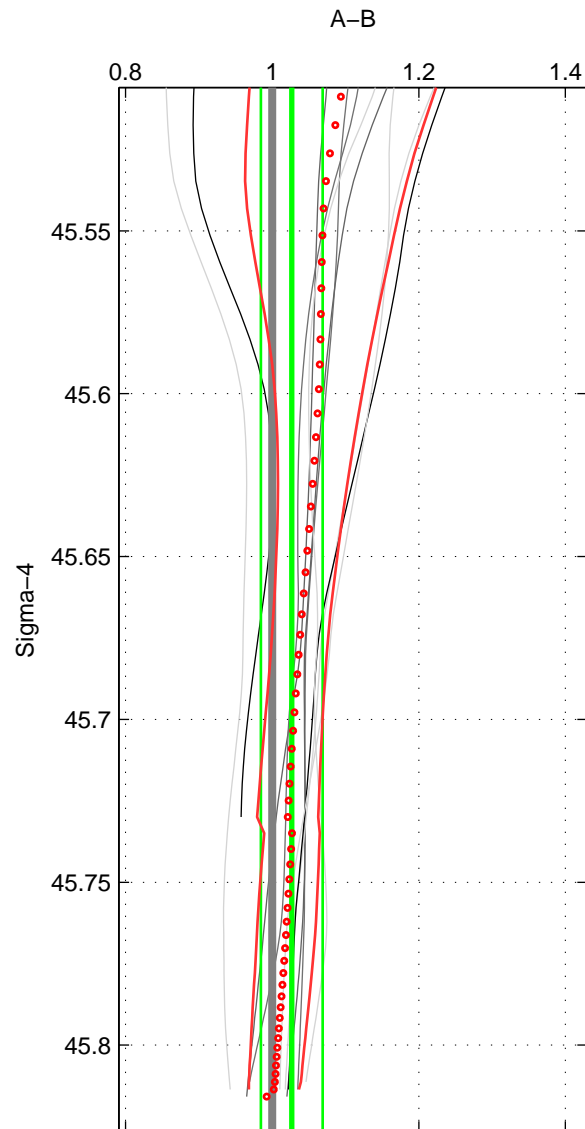

Cruise A (red). Date: Jun 2000 Cruisename: 572-49HO20000621

Cruise B (blue). Date: Jul 2001 Cruisename: 575-49HO20010710

\*\*\* "Favourite" values are means of spaces 1 2 3.

	Offset	O.StDev	Ratio	R.Stdev	Rating
SIGMA	2.561	3.583	1.027	0.042	4
THETA	2.773	4.306	1.028	0.049	4
DEPTH	1.716	5.347	1.015	0.053	4
FAV.	2.350	4.412	1.023	0.048	4

Profiles of A: 5  
 Profiles of B: 6  
 Diff profs : 10  
 WMoffset (A-B): 2.5608  
 WMoffset stdev: 3.5825  
 WMratio (A/B): 1.0268  
 WMratio stdev: 0.042164

Quality (1-5): 4

Profiles of A: 5  
 Profiles of B: 6  
 Diff profs : 10  
 WMoffset (A-B): 2.7733  
 WMoffset stdev: 4.3058  
 WMratio (A/B): 1.0283  
 WMratio stdev: 0.048797

Quality (1-5): 4

Profiles of A: 5  
 Profiles of B: 6  
 Diff profs : 10  
 WMoffset (A-B): 1.716  
 WMoffset stdev: 5.3472  
 WMratio (A/B): 1.0146  
 WMratio stdev: 0.053418

Quality (1-5): 4