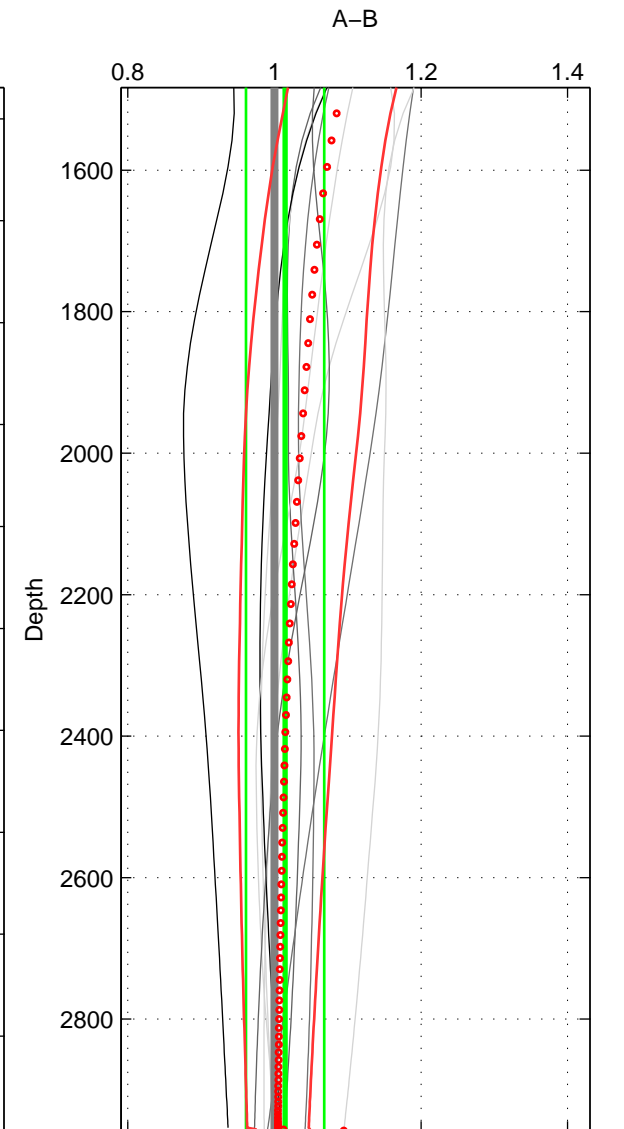

Cruise A (red). Date: Jun 2000 Cruisename: 572-49HO20000621

Cruise B (blue). Date: Jul 2001 Cruisename: 575-49HO20010710

\*\*\* "Favourite" values are means of spaces 1 2 3.

	Offset	O.StDev	Ratio	R.Stdev	Rating
SIGMA	2.561	3.583	1.027	0.042	4
THETA	2.773	4.306	1.028	0.049	4
DEPTH	1.716	5.347	1.015	0.053	4
FAV.	2.350	4.412	1.023	0.048	4

Profiles of A: 5  
 Profiles of B: 6  
 Diff profs : 10  
 WMoffset (A-B): 2.5608  
 WMoffset stdev: 3.5825  
 WMratio (A/B): 1.0268  
 WMratio stdev: 0.042164

Quality (1-5): 4

Profiles of A: 5  
 Profiles of B: 6  
 Diff profs : 10  
 WMoffset (A-B): 2.7733  
 WMoffset stdev: 4.3058  
 WMratio (A/B): 1.0283  
 WMratio stdev: 0.048797

Quality (1-5): 4

Profiles of A: 5  
 Profiles of B: 6  
 Diff profs : 10  
 WMoffset (A-B): 1.716  
 WMoffset stdev: 5.3472  
 WMratio (A/B): 1.0146  
 WMratio stdev: 0.053418

Quality (1-5): 4