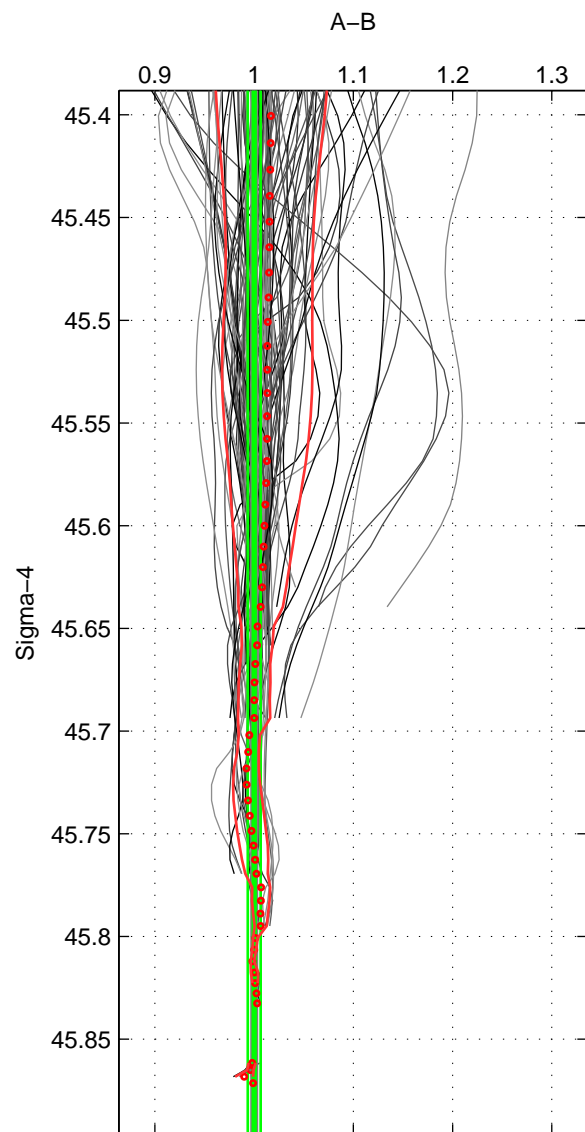

Cruise A (red). Date: Feb 2008 Cruisename: 717-49UP20080122

Cruise B (blue). Date: Jul 2010 Cruisename: 718-49UP20100706

*** "Favourite" values are means of spaces 1 2.

	Offset	O.StDev	Ratio	R.Stdev	Rating
SIGMA:	0.032	1.005	1.000	0.006	5
THETA:	0.304	0.666	1.002	0.004	5
DEPTH:	0.005	0.570	1.000	0.004	4
FAV.:	0.168	0.835	1.001	0.005	5

Profiles of A: 20
 Profiles of B: 82
 Diff profs : 100
 WMoffset (A-B): 0.031902
 WMoffset stdev: 1.0048
 WMratio (A/B): 0.99995
 WMratio stdev: 0.0064703

Quality (1-5): 5

Profiles of A: 20
 Profiles of B: 82
 Diff profs : 100
 WMoffset (A-B): 0.30368
 WMoffset stdev: 0.66572
 WMratio (A/B): 1.0019
 WMratio stdev: 0.004083

Quality (1-5): 5

Profiles of A: 20
 Profiles of B: 82
 Diff profs : 100
 WMoffset (A-B): 0.0052117
 WMoffset stdev: 0.57017
 WMratio (A/B): 0.99991
 WMratio stdev: 0.0038683

Quality (1-5): 4