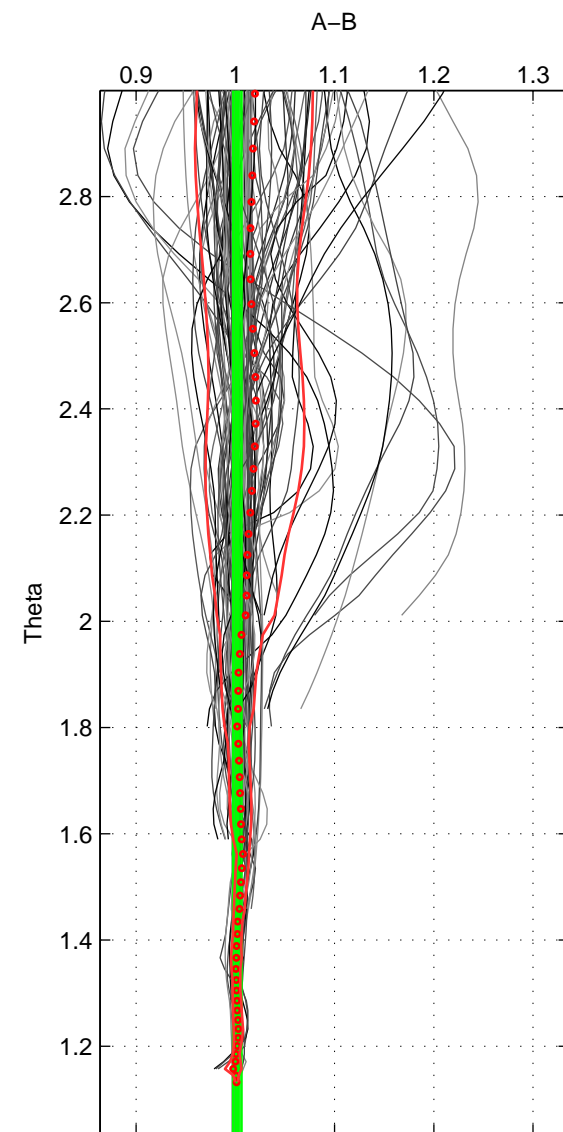

Cruise A (red). Date: Feb 2008 Cruisename: 717-49UP20080122

Cruise B (blue). Date: Jul 2010 Cruisename: 718-49UP20100706

*** "Favourite" values are means of spaces 1 2.

	Offset	O.StDev	Ratio	R.Stdev	Rating
SIGMA:	0.032	1.005	1.000	0.006	5
THETA:	0.304	0.666	1.002	0.004	5
DEPTH:	0.005	0.570	1.000	0.004	4
FAV.:	0.168	0.835	1.001	0.005	5

Profiles of A: 20
 Profiles of B: 82
 Diff profs : 100
 WMoffset (A-B): 0.031902
 WMoffset stdev: 1.0048
 WMratio (A/B): 0.99995
 WMratio stdev: 0.0064703

Quality (1-5): 5

Profiles of A: 20
 Profiles of B: 82
 Diff profs : 100
 WMoffset (A-B): 0.30368
 WMoffset stdev: 0.66572
 WMratio (A/B): 1.0019
 WMratio stdev: 0.004083

Quality (1-5): 5

Profiles of A: 20
 Profiles of B: 82
 Diff profs : 100
 WMoffset (A-B): 0.0052117
 WMoffset stdev: 0.57017
 WMratio (A/B): 0.99991
 WMratio stdev: 0.0038683

Quality (1-5): 4