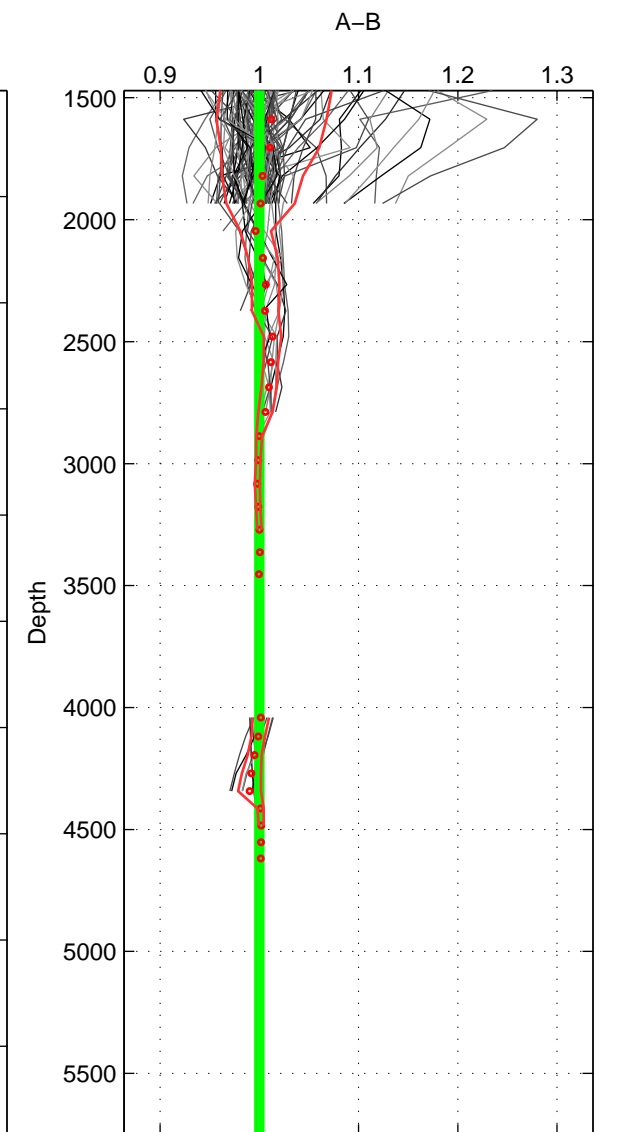

Cruise A (red). Date: Feb 2008 Cruisename: 717-49UP20080122

Cruise B (blue). Date: Jul 2010 Cruisename: 718-49UP20100706

*** "Favourite" values are means of spaces 1 2.

	Offset	O.StDev	Ratio	R.Stdev	Rating
SIGMA:	0.032	1.005	1.000	0.006	5
THETA:	0.304	0.666	1.002	0.004	5
DEPTH:	0.005	0.570	1.000	0.004	4
FAV.:	0.168	0.835	1.001	0.005	5

Profiles of A: 20
 Profiles of B: 82
 Diff profs : 100
 WMoffset (A-B): 0.031902
 WMoffset stdev: 1.0048
 WMratio (A/B): 0.99995
 WMratio stdev: 0.0064703

Quality (1-5): 5

Profiles of A: 20
 Profiles of B: 82
 Diff profs : 100
 WMoffset (A-B): 0.30368
 WMoffset stdev: 0.66572
 WMratio (A/B): 1.0019
 WMratio stdev: 0.004083

Quality (1-5): 5

Profiles of A: 20
 Profiles of B: 82
 Diff profs : 100
 WMoffset (A-B): 0.0052117
 WMoffset stdev: 0.57017
 WMratio (A/B): 0.99991
 WMratio stdev: 0.0038683

Quality (1-5): 4