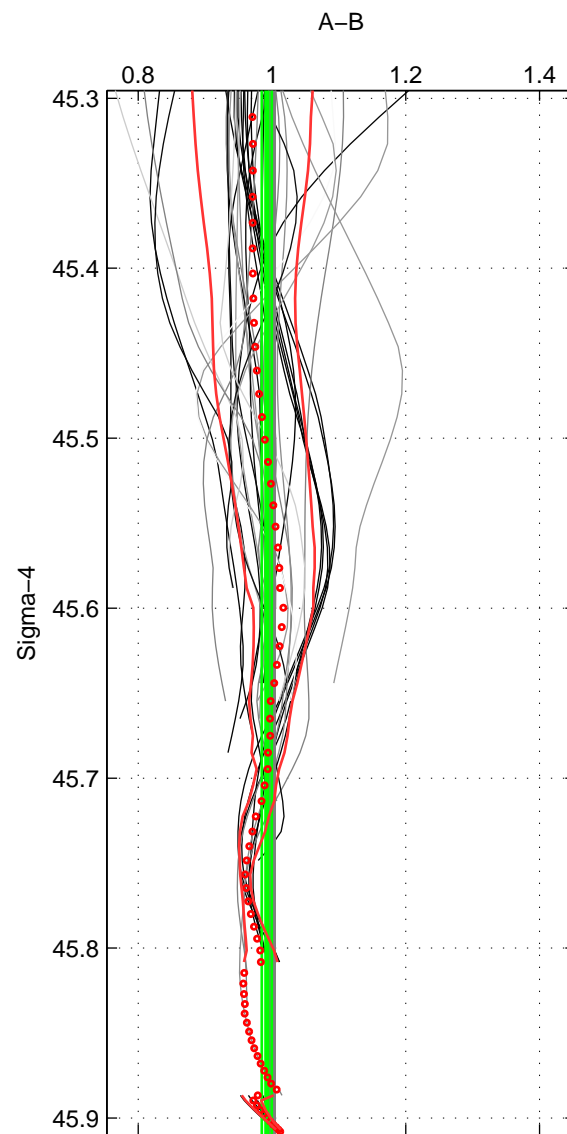

Cruise A (red). Date: Feb 2005 Cruisename: 706-49UP20050114  
 Cruise B (blue). Date: Feb 2006 Cruisename: 710-49UP20060113

\*\*\* "Favourite" values are means of spaces 1 2 3.

	Offset	O.StDev	Ratio	R.Stdev	Rating
SIGMA:	-1.348	1.411	0.992	0.008	5
THETA:	-1.869	1.490	0.989	0.008	5
DEPTH:	-1.409	1.678	0.992	0.010	5
FAV.:	-1.542	1.526	0.991	0.008	5

Profiles of A: 42  
 Profiles of B: 18  
 Diff profs : 32  
 WMoffset (A-B): -1.3484  
 WMoffset stdev: 1.4107  
 WMratio (A/B): 0.99223  
 WMratio stdev: 0.0075343

Quality (1-5): 5

Profiles of A: 42  
 Profiles of B: 49  
 Diff profs : 96  
 WMoffset (A-B): -1.8687  
 WMoffset stdev: 1.4898  
 WMratio (A/B): 0.9885  
 WMratio stdev: 0.0081886

Quality (1-5): 5

Profiles of A: 42  
 Profiles of B: 49  
 Diff profs : 96  
 WMoffset (A-B): -1.4086  
 WMoffset stdev: 1.6781  
 WMratio (A/B): 0.99183  
 WMratio stdev: 0.0096612

Quality (1-5): 5