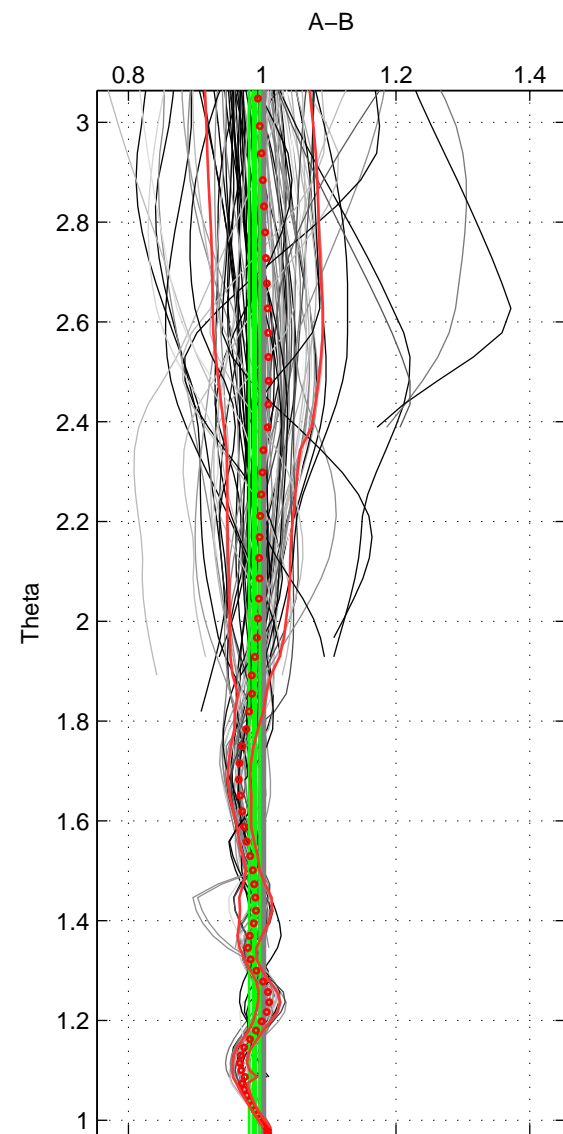

Cruise A (red). Date: Feb 2005 Cruisename: 706-49UP20050114  
 Cruise B (blue). Date: Feb 2006 Cruisename: 710-49UP20060113

\*\*\* "Favourite" values are means of spaces 1 2 3.

	Offset	O.StDev	Ratio	R.Stdev	Rating
SIGMA:	-1.348	1.411	0.992	0.008	5
THETA:	-1.869	1.490	0.989	0.008	5
DEPTH:	-1.409	1.678	0.992	0.010	5
FAV.:	-1.542	1.526	0.991	0.008	5

Profiles of A: 42  
 Profiles of B: 18  
 Diff profs : 32  
 WMoffset (A-B): -1.3484  
 WMoffset stdev: 1.4107  
 WMratio (A/B): 0.99223  
 WMratio stdev: 0.0075343

Quality (1-5): 5

Profiles of A: 42  
 Profiles of B: 49  
 Diff profs : 96  
 WMoffset (A-B): -1.8687  
 WMoffset stdev: 1.4898  
 WMratio (A/B): 0.9885  
 WMratio stdev: 0.0081886

Quality (1-5): 5

Profiles of A: 42  
 Profiles of B: 49  
 Diff profs : 96  
 WMoffset (A-B): -1.4086  
 WMoffset stdev: 1.6781  
 WMratio (A/B): 0.99183  
 WMratio stdev: 0.0096612

Quality (1-5): 5