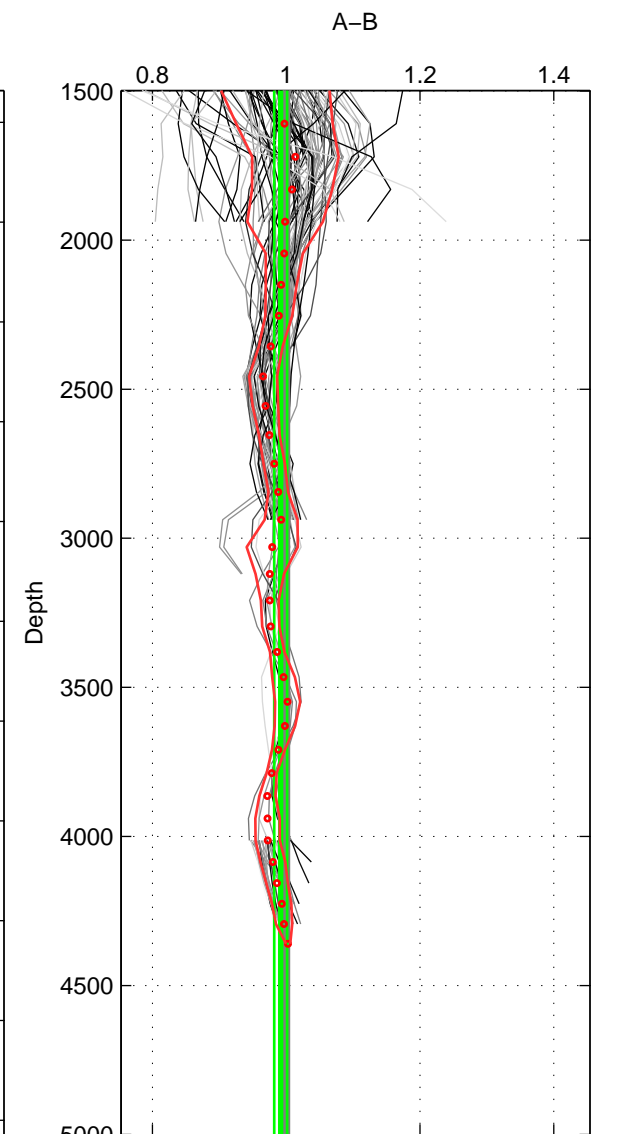

Cruise A (red). Date: Feb 2005 Cruisename: 706-49UP20050114  
 Cruise B (blue). Date: Feb 2006 Cruisename: 710-49UP20060113

\*\*\* "Favourite" values are means of spaces 1 2 3.

	Offset	O.StDev	Ratio	R.Stdev	Rating
SIGMA:	-1.348	1.411	0.992	0.008	5
THETA:	-1.869	1.490	0.989	0.008	5
DEPTH:	-1.409	1.678	0.992	0.010	5
FAV.:	-1.542	1.526	0.991	0.008	5

Profiles of A: 42  
 Profiles of B: 18  
 Diff profs : 32  
 WMoffset (A-B): -1.3484  
 WMoffset stdev: 1.4107  
 WMratio (A/B): 0.99223  
 WMratio stdev: 0.0075343

Quality (1-5): 5

Profiles of A: 42  
 Profiles of B: 49  
 Diff profs : 96  
 WMoffset (A-B): -1.8687  
 WMoffset stdev: 1.4898  
 WMratio (A/B): 0.9885  
 WMratio stdev: 0.0081886

Quality (1-5): 5

Profiles of A: 42  
 Profiles of B: 49  
 Diff profs : 96  
 WMoffset (A-B): -1.4086  
 WMoffset stdev: 1.6781  
 WMratio (A/B): 0.99183  
 WMratio stdev: 0.0096612

Quality (1-5): 5