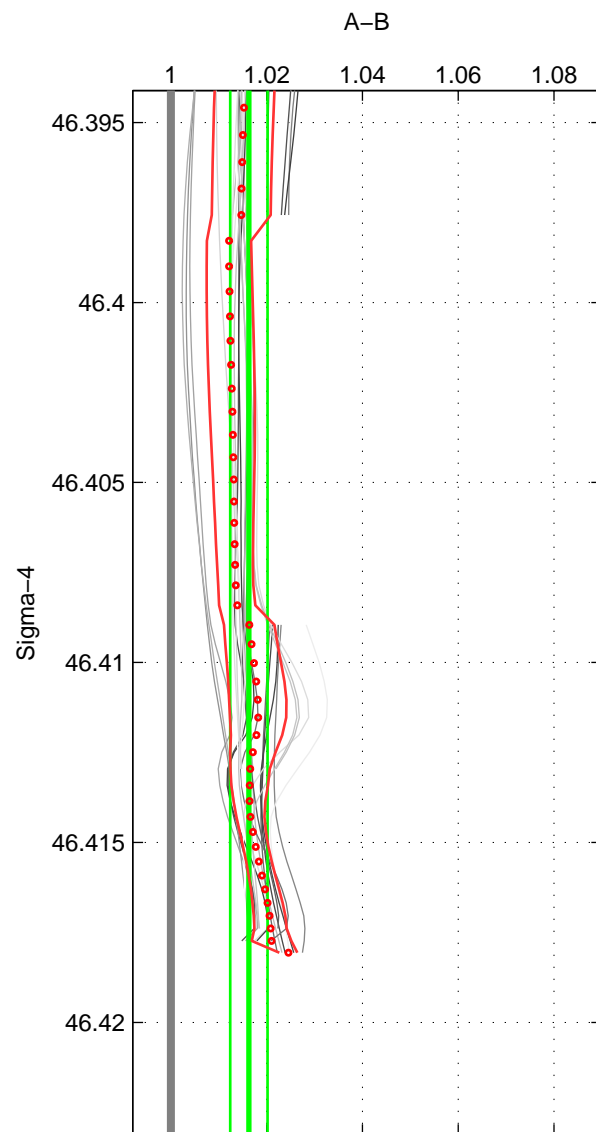

Cruise A (red). Date: Nov 1996 Cruisename: 74-58AA19961121

Cruise B (blue). Date: Nov 1996 Cruisename: 95-58JH19961030

*** "Favourite" values are means of spaces 1 2 3.

	Offset	O.StDev	Ratio	R.Stdev	Rating
SIGMA:	4.937	1.177	1.016	0.004	4
THETA:	4.769	0.870	1.016	0.003	4
DEPTH:	4.261	1.113	1.014	0.004	4
FAV.:	4.656	1.054	1.015	0.003	4

Profiles of A: 5
 Profiles of B: 9
 Diff profs : 28
 WMoffset (A-B): 4.9373
 WMoffset stdev: 1.1773
 WMratio (A/B): 1.0163
 WMratio stdev: 0.0039191

Quality (1-5): 4

Profiles of A: 7
 Profiles of B: 9
 Diff profs : 40
 WMoffset (A-B): 4.7692
 WMoffset stdev: 0.87016
 WMratio (A/B): 1.0157
 WMratio stdev: 0.0028707

Quality (1-5): 4

Profiles of A: 5
 Profiles of B: 9
 Diff profs : 28
 WMoffset (A-B): 4.261
 WMoffset stdev: 1.1134
 WMratio (A/B): 1.014
 WMratio stdev: 0.0036724

Quality (1-5): 4