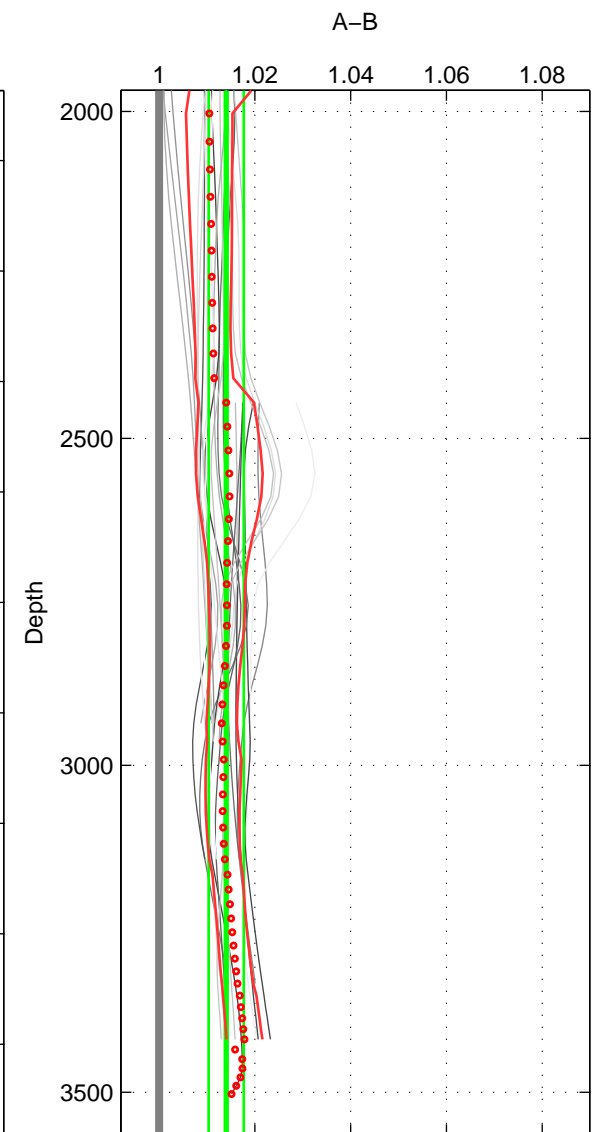

Cruise A (red). Date: Nov 1996 Cruisename: 74-58AA19961121

Cruise B (blue). Date: Nov 1996 Cruisename: 95-58JH19961030

*** "Favourite" values are means of spaces 1 2 3.

	Offset	O.StDev	Ratio	R.Stdev	Rating
SIGMA:	4.937	1.177	1.016	0.004	4
THETA:	4.769	0.870	1.016	0.003	4
DEPTH:	4.261	1.113	1.014	0.004	4
FAV.:	4.656	1.054	1.015	0.003	4

Profiles of A: 5
 Profiles of B: 9
 Diff profs : 28
 WMoffset (A-B): 4.9373
 WMoffset stdev: 1.1773
 WMratio (A/B): 1.0163
 WMratio stdev: 0.0039191

Quality (1-5): 4

Profiles of A: 7
 Profiles of B: 9
 Diff profs : 40
 WMoffset (A-B): 4.7692
 WMoffset stdev: 0.87016
 WMratio (A/B): 1.0157
 WMratio stdev: 0.0028707

Quality (1-5): 4

Profiles of A: 5
 Profiles of B: 9
 Diff profs : 28
 WMoffset (A-B): 4.261
 WMoffset stdev: 1.1134
 WMratio (A/B): 1.014
 WMratio stdev: 0.0036724

Quality (1-5): 4