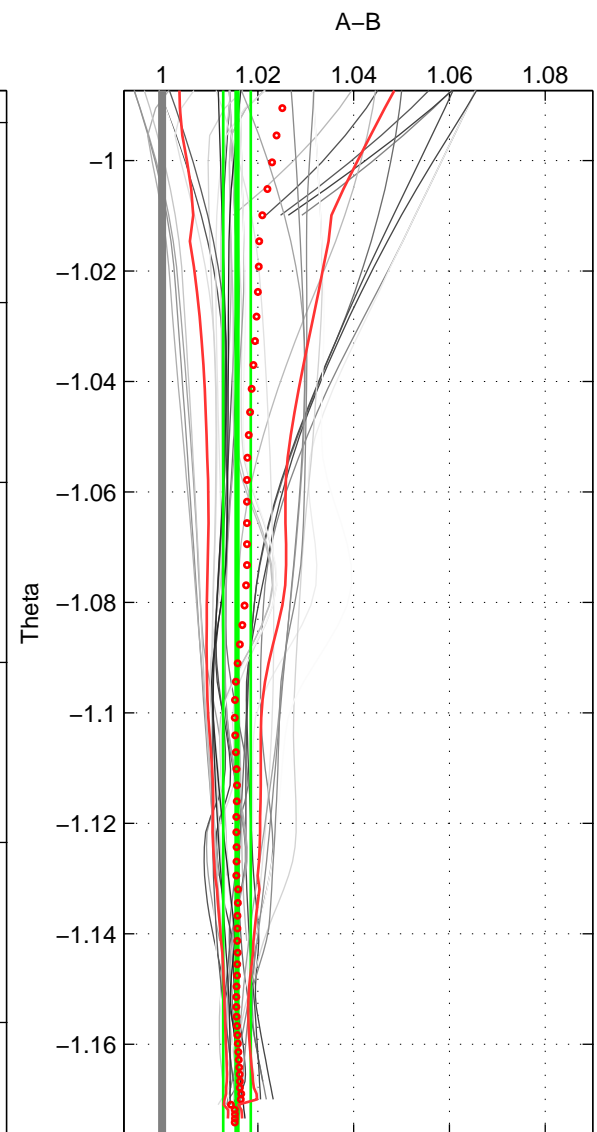

Cruise A (red). Date: Nov 1996 Cruisename: 74-58AA19961121

Cruise B (blue). Date: Nov 1996 Cruisename: 95-58JH19961030

*** "Favourite" values are means of spaces 1 2 3.

	Offset	O.StDev	Ratio	R.Stdev	Rating
SIGMA:	4.937	1.177	1.016	0.004	4
THETA:	4.769	0.870	1.016	0.003	4
DEPTH:	4.261	1.113	1.014	0.004	4
FAV.:	4.656	1.054	1.015	0.003	4

Profiles of A: 5
 Profiles of B: 9
 Diff profs : 28
 WMoffset (A-B): 4.9373
 WMoffset stdev: 1.1773
 WMratio (A/B): 1.0163
 WMratio stdev: 0.0039191

Quality (1-5): 4

Profiles of A: 7
 Profiles of B: 9
 Diff profs : 40
 WMoffset (A-B): 4.7692
 WMoffset stdev: 0.87016
 WMratio (A/B): 1.0157
 WMratio stdev: 0.0028707

Quality (1-5): 4

Profiles of A: 5
 Profiles of B: 9
 Diff profs : 28
 WMoffset (A-B): 4.261
 WMoffset stdev: 1.1134
 WMratio (A/B): 1.014
 WMratio stdev: 0.0036724

Quality (1-5): 4