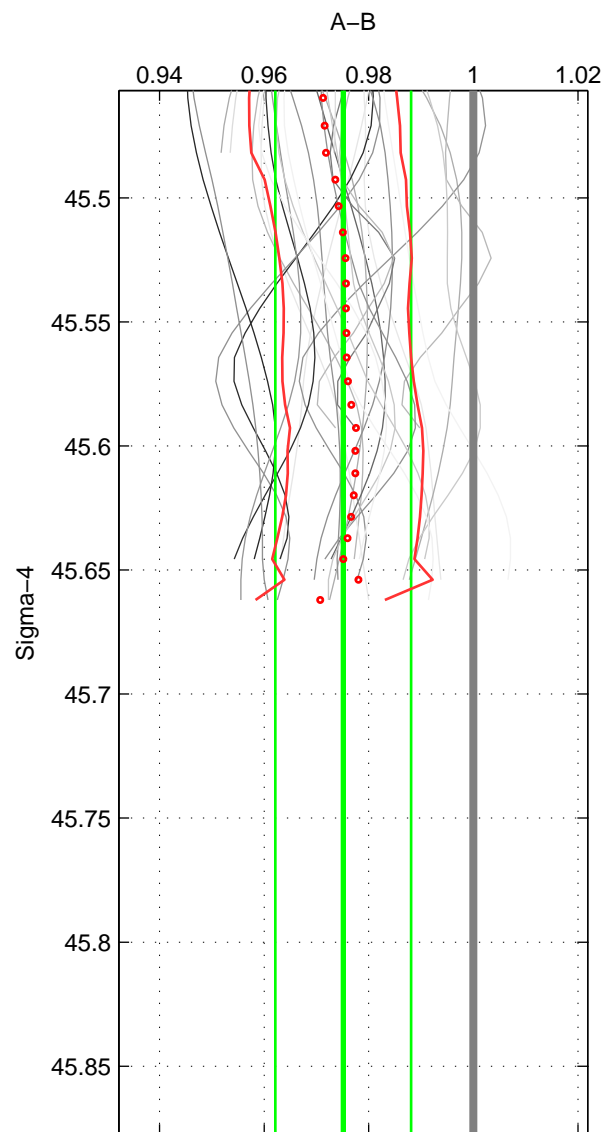

Cruise A (red). Date: Mar 1989 Cruisename: 507-32MW19890206

Cruise B (blue). Date: Apr 2007 Cruisename: 674-49UF20070424

*** "Favourite" values are means of spaces 1 2.

	Offset	O.StDev	Ratio	R.Stdev	Rating
SIGMA:	-2.681	1.402	0.975	0.013	4
THETA:	-2.896	1.540	0.973	0.014	4
DEPTH:	-1.890	0.114	0.983	0.001	3
FAV. :	-2.788	1.471	0.974	0.014	4

Profiles of A: 11
 Profiles of B: 3
 Diff profs : 29
 WMoffset (A-B): -2.6806
 WMoffset stdev: 1.402
 WMratio (A/B): 0.97512
 WMratio stdev: 0.012972

Quality (1-5): 4

Profiles of A: 11
 Profiles of B: 3
 Diff profs : 29
 WMoffset (A-B): -2.8959
 WMoffset stdev: 1.5402
 WMratio (A/B): 0.97315
 WMratio stdev: 0.014209

Quality (1-5): 4

Profiles of A: 11
 Profiles of B: 3
 Diff profs : 29
 WMoffset (A-B): -1.89
 WMoffset stdev: 0.11352
 WMratio (A/B): 0.98255
 WMratio stdev: 0.0013974

Quality (1-5): 3

Please note that statistics are bad.