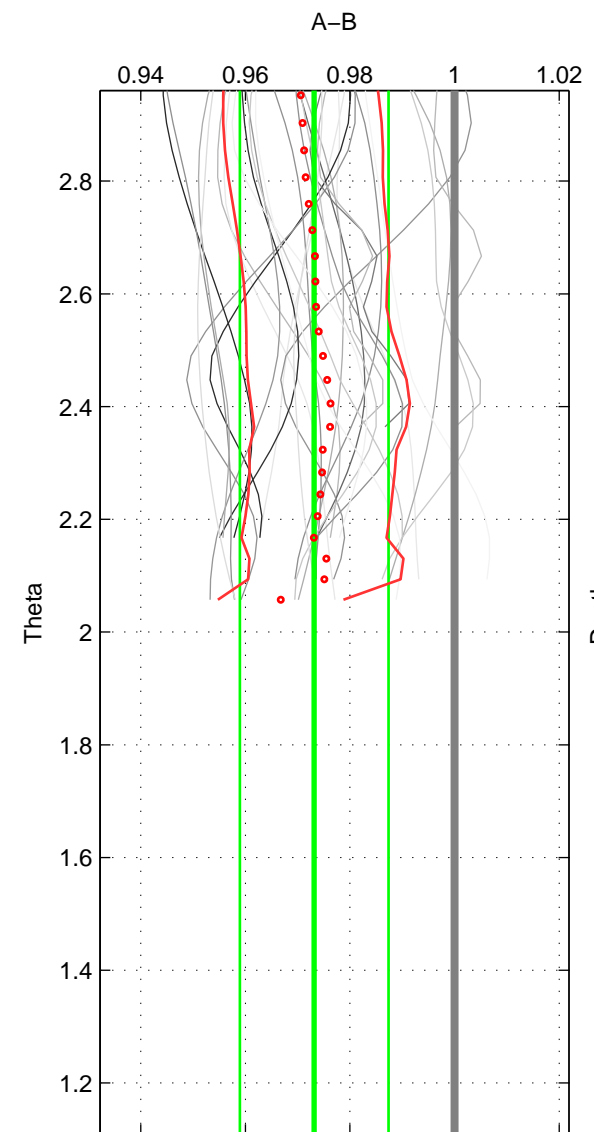

Cruise A (red). Date: Mar 1989 Cruisename: 507-32MW19890206

Cruise B (blue). Date: Apr 2007 Cruisename: 674-49UF20070424

*** "Favourite" values are means of spaces 1 2.

	Offset	O.StDev	Ratio	R.Stdev	Rating
SIGMA:	-2.681	1.402	0.975	0.013	4
THETA:	-2.896	1.540	0.973	0.014	4
DEPTH:	-1.890	0.114	0.983	0.001	3
FAV. :	-2.788	1.471	0.974	0.014	4

Profiles of A: 11
 Profiles of B: 3
 Diff profs : 29
 WMoffset (A-B): -2.6806
 WMoffset stdev: 1.402
 WMratio (A/B): 0.97512
 WMratio stdev: 0.012972

Quality (1-5): 4

Profiles of A: 11
 Profiles of B: 3
 Diff profs : 29
 WMoffset (A-B): -2.8959
 WMoffset stdev: 1.5402
 WMratio (A/B): 0.97315
 WMratio stdev: 0.014209

Quality (1-5): 4

Profiles of A: 11
 Profiles of B: 3
 Diff profs : 29
 WMoffset (A-B): -1.89
 WMoffset stdev: 0.11352
 WMratio (A/B): 0.98255
 WMratio stdev: 0.0013974

Quality (1-5): 3

Please note that statistics are bad.