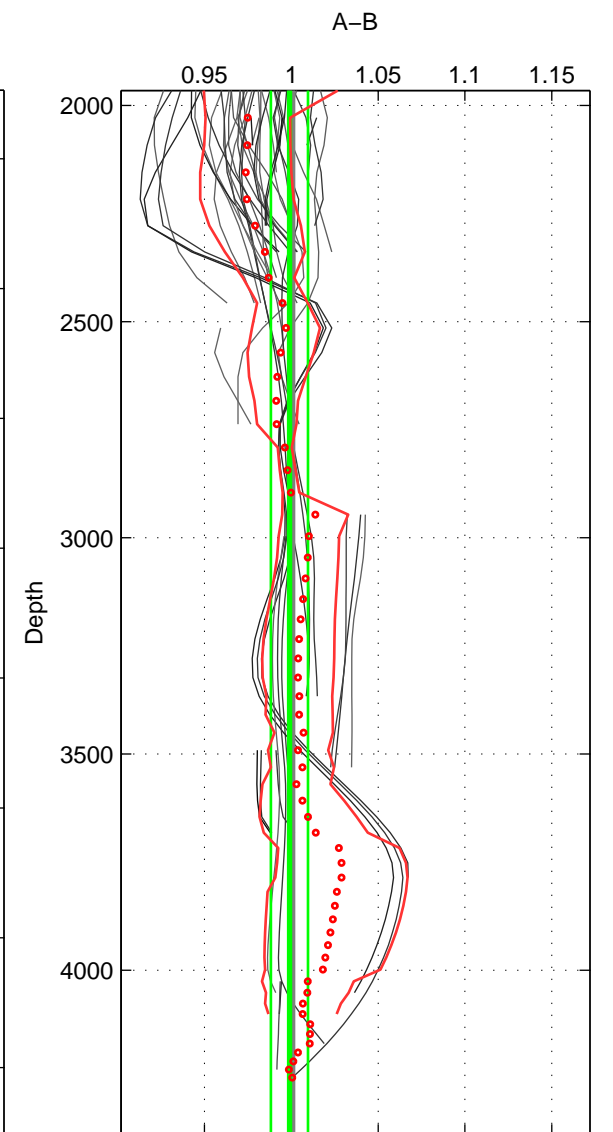

Cruise A (red). Date: Jul 1996 Cruisename: 284-64PE19960618

Cruise B (blue). Date: Aug 1994 Cruisename: 328-OMEX1NA

\*\*\* "Favourite" values are means of spaces 1 2 3.

	Offset	O.StDev	Ratio	R.Stdev	Rating
SIGMA:	-0.884	2.747	0.996	0.011	5
THETA:	0.362	4.811	1.002	0.020	5
DEPTH:	-0.203	2.627	0.999	0.011	5
FAV. :	-0.241	3.395	0.999	0.014	5

Profiles of A: 15  
 Profiles of B: 21  
 Diff profs : 63  
 WMoffset (A-B): -0.88352  
 WMoffset stdev: 2.7473  
 WMratio (A/B): 0.99623  
 WMratio stdev: 0.01117

Quality (1-5): 5

Profiles of A: 15  
 Profiles of B: 22  
 Diff profs : 78  
 WMoffset (A-B): 0.36229  
 WMoffset stdev: 4.8113  
 WMratio (A/B): 1.0017  
 WMratio stdev: 0.020112

Quality (1-5): 5

Profiles of A: 15  
 Profiles of B: 21  
 Diff profs : 63  
 WMoffset (A-B): -0.20292  
 WMoffset stdev: 2.6274  
 WMratio (A/B): 0.99898  
 WMratio stdev: 0.010705

Quality (1-5): 5