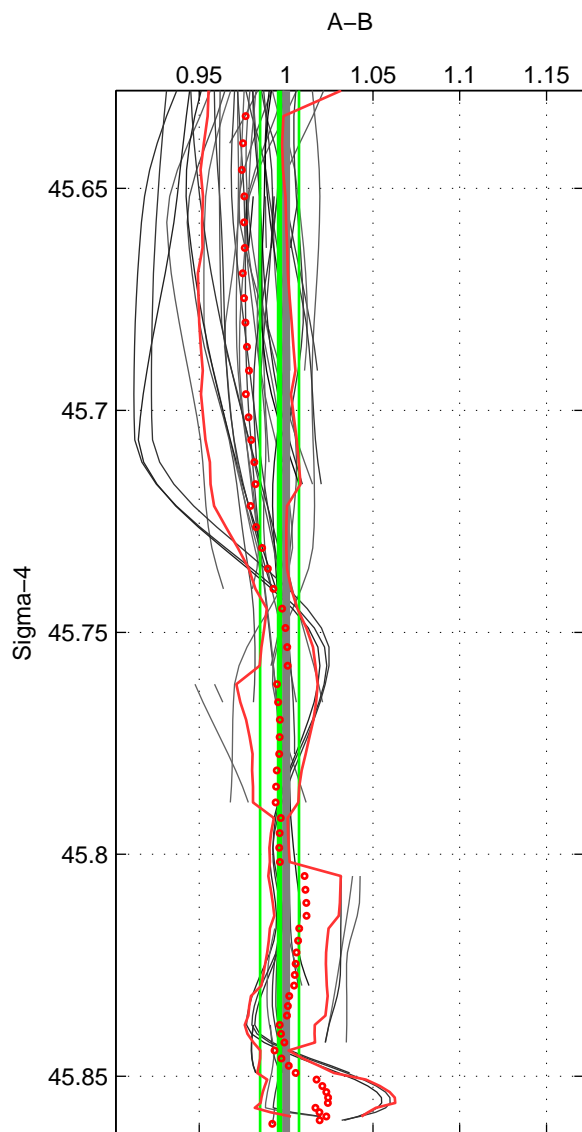

Cruise A (red). Date: Jul 1996 Cruisename: 284-64PE19960618

Cruise B (blue). Date: Aug 1994 Cruisename: 328-OMEX1NA

\*\*\* "Favourite" values are means of spaces 1 2 3.

	Offset	O.StDev	Ratio	R.Stdev	Rating
SIGMA:	-0.884	2.747	0.996	0.011	5
THETA:	0.362	4.811	1.002	0.020	5
DEPTH:	-0.203	2.627	0.999	0.011	5
FAV. :	-0.241	3.395	0.999	0.014	5

Profiles of A: 15  
 Profiles of B: 21  
 Diff profs : 63  
 WMoffset (A-B): -0.88352  
 WMoffset stdev: 2.7473  
 WMratio (A/B): 0.99623  
 WMratio stdev: 0.01117

Quality (1-5): 5

Profiles of A: 15  
 Profiles of B: 22  
 Diff profs : 78  
 WMoffset (A-B): 0.36229  
 WMoffset stdev: 4.8113  
 WMratio (A/B): 1.0017  
 WMratio stdev: 0.020112

Quality (1-5): 5

Profiles of A: 15  
 Profiles of B: 21  
 Diff profs : 63  
 WMoffset (A-B): -0.20292  
 WMoffset stdev: 2.6274  
 WMratio (A/B): 0.99898  
 WMratio stdev: 0.010705

Quality (1-5): 5