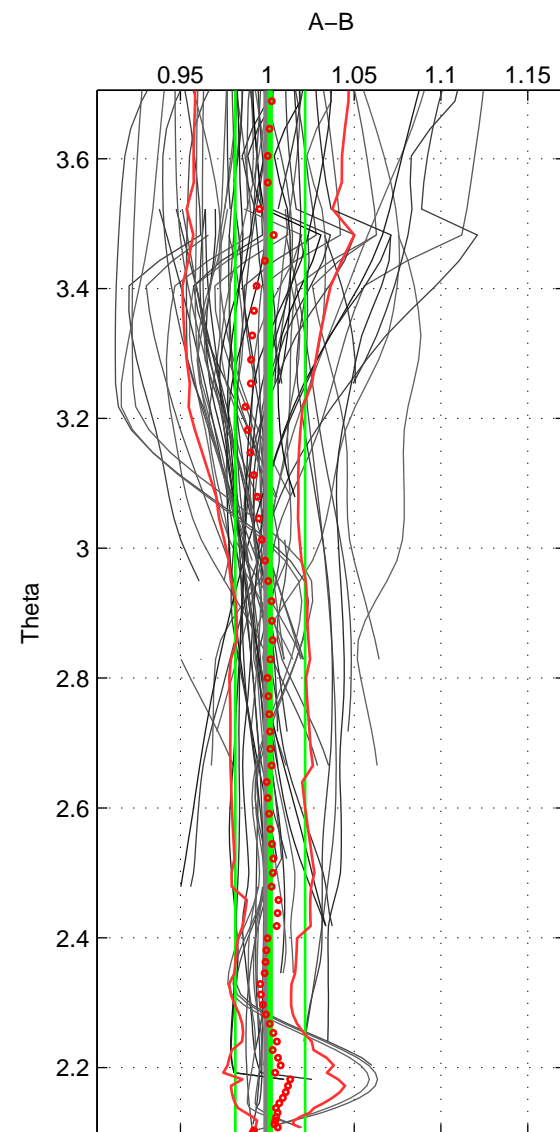

Cruise A (red). Date: Jul 1996 Cruisename: 284-64PE19960618

Cruise B (blue). Date: Aug 1994 Cruisename: 328-OMEX1NA

\*\*\* "Favourite" values are means of spaces 1 2 3.

	Offset	O.StDev	Ratio	R.Stdev	Rating
SIGMA:	-0.884	2.747	0.996	0.011	5
THETA:	0.362	4.811	1.002	0.020	5
DEPTH:	-0.203	2.627	0.999	0.011	5
FAV. :	-0.241	3.395	0.999	0.014	5

Profiles of A: 15  
 Profiles of B: 21  
 Diff profs : 63  
 WMoffset (A-B): -0.88352  
 WMoffset stdev: 2.7473  
 WMratio (A/B): 0.99623  
 WMratio stdev: 0.01117

Quality (1-5): 5

Profiles of A: 15  
 Profiles of B: 22  
 Diff profs : 78  
 WMoffset (A-B): 0.36229  
 WMoffset stdev: 4.8113  
 WMratio (A/B): 1.0017  
 WMratio stdev: 0.020112

Quality (1-5): 5

Profiles of A: 15  
 Profiles of B: 21  
 Diff profs : 63  
 WMoffset (A-B): -0.20292  
 WMoffset stdev: 2.6274  
 WMratio (A/B): 0.99898  
 WMratio stdev: 0.010705

Quality (1-5): 5