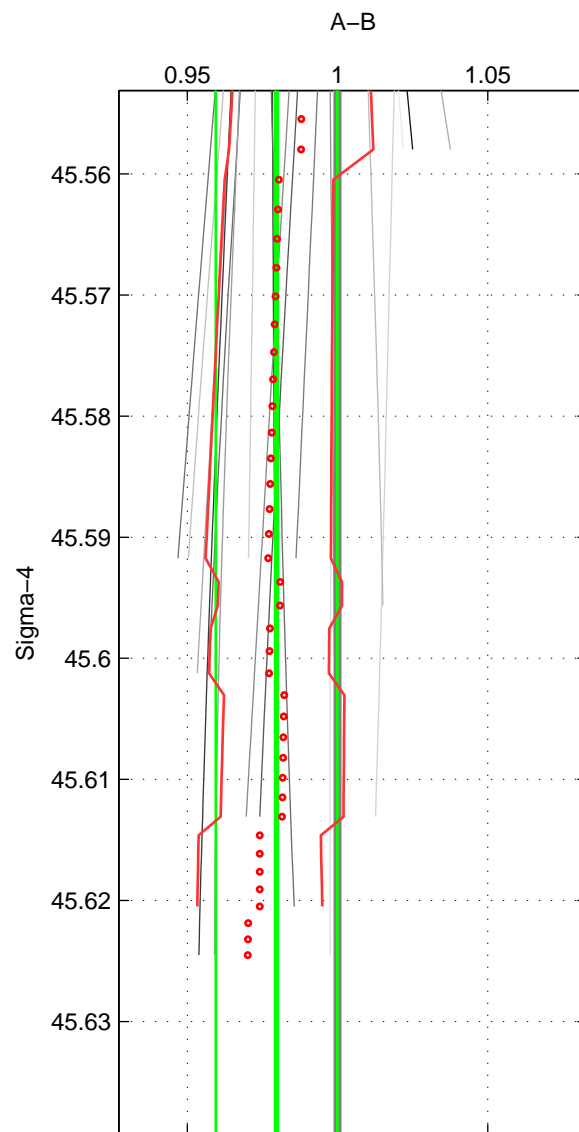

Cruise A (red). Date: Nov 1982 Cruisename: 205-29GD19821110
 Cruise B (blue). Date: Sep 1986 Cruisename: 209-29GD19860904

*** "Favourite" values are means of spaces 1 2.

	Offset	O.StDev	Ratio	R.Stdev	Rating
SIGMA:	-5.038	5.003	0.980	0.020	4
THETA:	-5.025	5.093	0.980	0.021	4
DEPTH:	1.222	6.572	1.005	0.027	3
FAV. :	-5.032	5.048	0.980	0.020	4

Profiles of A: 5
 Profiles of B: 6
 Diff profs : 20
 WMoffset (A-B): -5.0383
 WMoffset stdev: 5.003
 WMratio (A/B): 0.97968
 WMratio stdev: 0.020199

Quality (1-5): 4

Profiles of A: 6
 Profiles of B: 5
 Diff profs : 20
 WMoffset (A-B): -5.0251
 WMoffset stdev: 5.0932
 WMratio (A/B): 0.97976
 WMratio stdev: 0.020521

Quality (1-5): 4

Profiles of A: 6
 Profiles of B: 5
 Diff profs : 18
 WMoffset (A-B): 1.2222
 WMoffset stdev: 6.5721
 WMratio (A/B): 1.0054
 WMratio stdev: 0.027453

Quality (1-5): 3