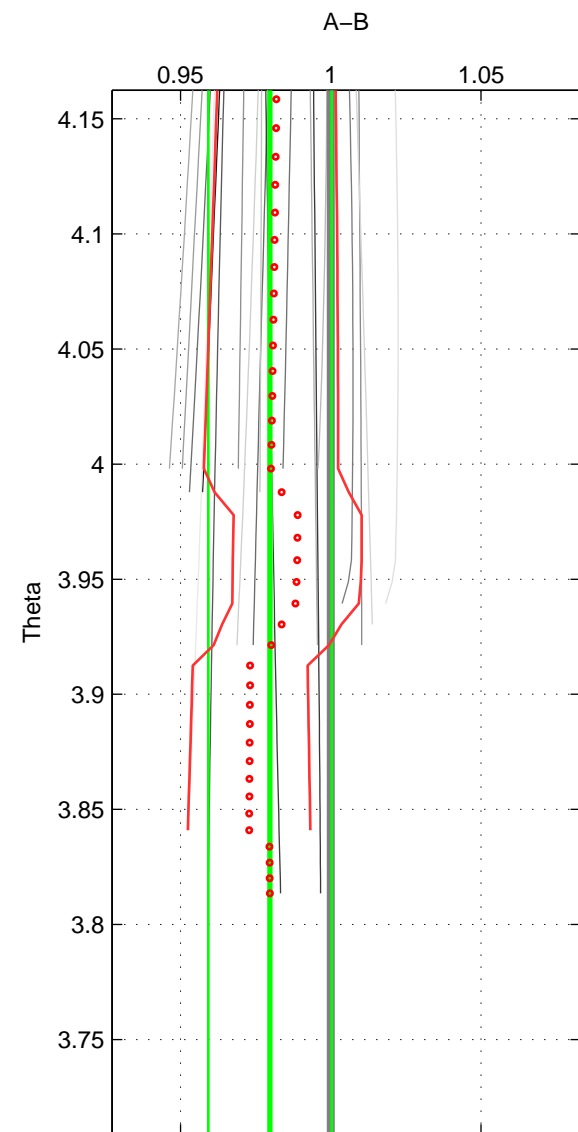

Cruise A (red). Date: Nov 1982 Cruisename: 205-29GD19821110
 Cruise B (blue). Date: Sep 1986 Cruisename: 209-29GD19860904

*** "Favourite" values are means of spaces 1 2.

	Offset	O.StDev	Ratio	R.Stdev	Rating
SIGMA:	-5.038	5.003	0.980	0.020	4
THETA:	-5.025	5.093	0.980	0.021	4
DEPTH:	1.222	6.572	1.005	0.027	3
FAV. :	-5.032	5.048	0.980	0.020	4

Profiles of A: 5
 Profiles of B: 6
 Diff profs : 20
 WMoffset (A-B): -5.0383
 WMoffset stdev: 5.003
 WMratio (A/B): 0.97968
 WMratio stdev: 0.020199

Quality (1-5): 4

Profiles of A: 6
 Profiles of B: 5
 Diff profs : 20
 WMoffset (A-B): -5.0251
 WMoffset stdev: 5.0932
 WMratio (A/B): 0.97976
 WMratio stdev: 0.020521

Quality (1-5): 4

Profiles of A: 6
 Profiles of B: 5
 Diff profs : 18
 WMoffset (A-B): 1.2222
 WMoffset stdev: 6.5721
 WMratio (A/B): 1.0054
 WMratio stdev: 0.027453

Quality (1-5): 3