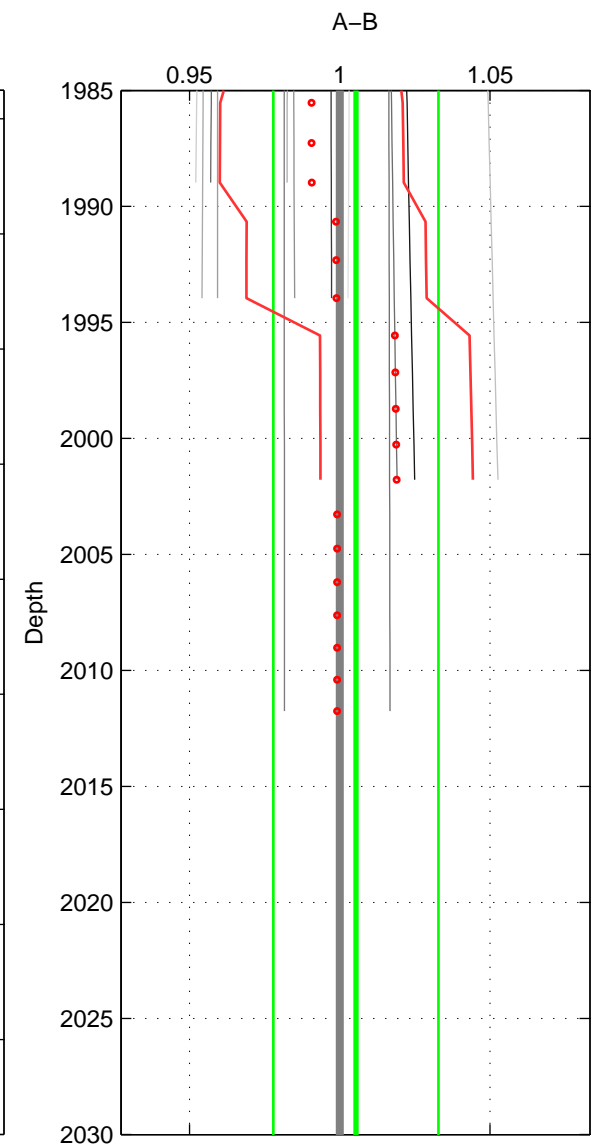

Cruise A (red). Date: Nov 1982 Cruisename: 205-29GD19821110
 Cruise B (blue). Date: Sep 1986 Cruisename: 209-29GD19860904

*** "Favourite" values are means of spaces 1 2.

	Offset	O.StDev	Ratio	R.Stdev	Rating
SIGMA:	-5.038	5.003	0.980	0.020	4
THETA:	-5.025	5.093	0.980	0.021	4
DEPTH:	1.222	6.572	1.005	0.027	3
FAV. :	-5.032	5.048	0.980	0.020	4

Profiles of A: 5
 Profiles of B: 6
 Diff profs : 20
 WMoffset (A-B): -5.0383
 WMoffset stdev: 5.003
 WMratio (A/B): 0.97968
 WMratio stdev: 0.020199

Quality (1-5): 4

Profiles of A: 6
 Profiles of B: 5
 Diff profs : 20
 WMoffset (A-B): -5.0251
 WMoffset stdev: 5.0932
 WMratio (A/B): 0.97976
 WMratio stdev: 0.020521

Quality (1-5): 4

Profiles of A: 6
 Profiles of B: 5
 Diff profs : 18
 WMoffset (A-B): 1.2222
 WMoffset stdev: 6.5721
 WMratio (A/B): 1.0054
 WMratio stdev: 0.027453

Quality (1-5): 3