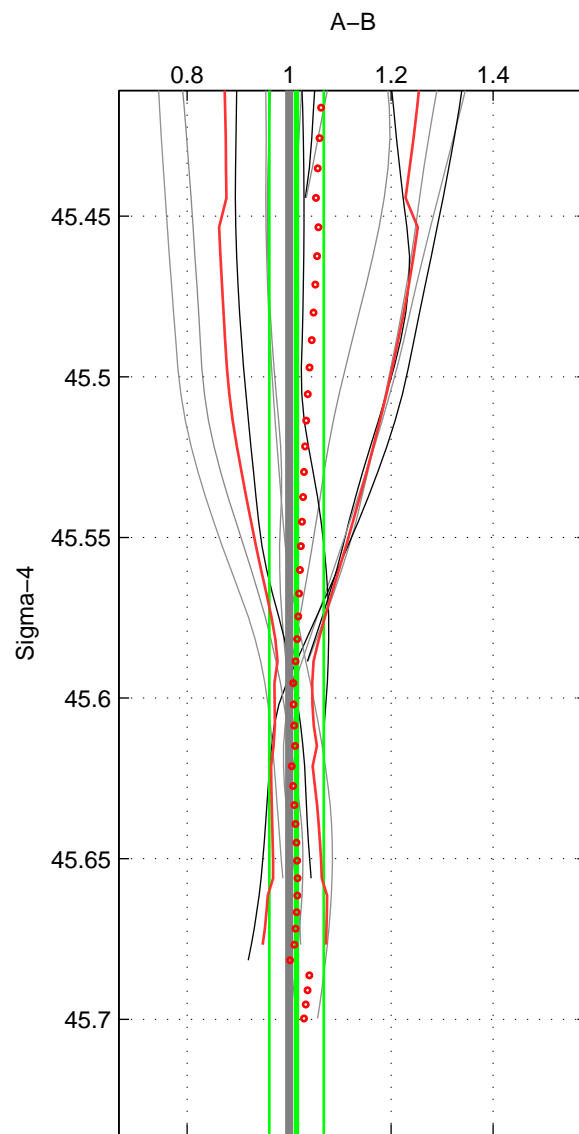

Cruise A (red). Date: Oct 1999 Cruisename: 688-49UP19990917

Cruise B (blue). Date: Jul 2002 Cruisename: 697-49UP20020620

*** "Favourite" values are means of spaces 1 2.

	Offset	O.StDev	Ratio	R.Stdev	Rating
SIGMA:	0.737	3.504	1.015	0.053	4
THETA:	-0.381	3.203	0.997	0.053	4
DEPTH:	3.320	7.572	1.073	0.145	3
FAV.:	0.178	3.354	1.006	0.053	4

Profiles of A: 5
 Profiles of B: 16
 Diff profs: 14
 WMoffset (A-B): 0.73653
 WMoffset stdev: 3.5043
 WMratio (A/B): 1.0146
 WMratio stdev: 0.053417

Quality (1-5): 4

Profiles of A: 7
 Profiles of B: 16
 Diff profs: 20
 WMoffset (A-B): -0.38114
 WMoffset stdev: 3.2032
 WMratio (A/B): 0.99716
 WMratio stdev: 0.053311

Quality (1-5): 4

Profiles of A: 7
 Profiles of B: 16
 Diff profs: 20
 WMoffset (A-B): 3.3195
 WMoffset stdev: 7.5723
 WMratio (A/B): 1.0728
 WMratio stdev: 0.14456

Quality (1-5): 3