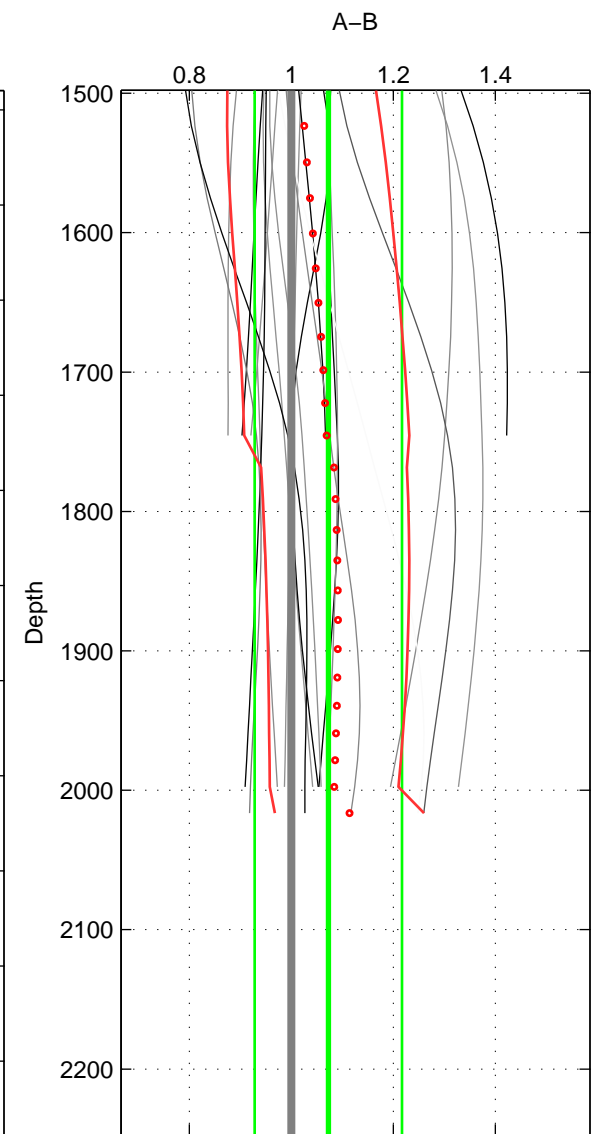

Cruise A (red). Date: Oct 1999 Cruisename: 688-49UP19990917

Cruise B (blue). Date: Jul 2002 Cruisename: 697-49UP20020620

*** "Favourite" values are means of spaces 1 2.

	Offset	O.StDev	Ratio	R.Stdev	Rating
SIGMA:	0.737	3.504	1.015	0.053	4
THETA:	-0.381	3.203	0.997	0.053	4
DEPTH:	3.320	7.572	1.073	0.145	3
FAV.:	0.178	3.354	1.006	0.053	4

Profiles of A: 5
 Profiles of B: 16
 Diff profs: 14
 WMoffset (A-B): 0.73653
 WMoffset stdev: 3.5043
 WMratio (A/B): 1.0146
 WMratio stdev: 0.053417

Quality (1-5): 4

Profiles of A: 7
 Profiles of B: 16
 Diff profs: 20
 WMoffset (A-B): -0.38114
 WMoffset stdev: 3.2032
 WMratio (A/B): 0.99716
 WMratio stdev: 0.053311

Quality (1-5): 4

Profiles of A: 7
 Profiles of B: 16
 Diff profs: 20
 WMoffset (A-B): 3.3195
 WMoffset stdev: 7.5723
 WMratio (A/B): 1.0728
 WMratio stdev: 0.14456

Quality (1-5): 3