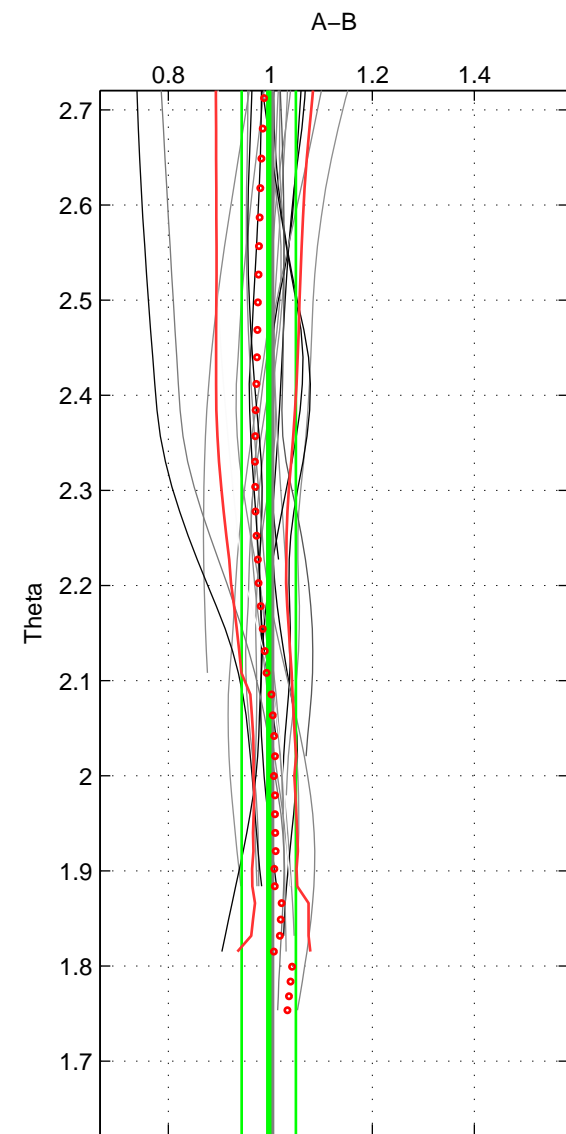

Cruise A (red). Date: Oct 1999 Cruisename: 688-49UP19990917

Cruise B (blue). Date: Jul 2002 Cruisename: 697-49UP20020620

*** "Favourite" values are means of spaces 1 2.

	Offset	O.StDev	Ratio	R.Stdev	Rating
SIGMA:	0.737	3.504	1.015	0.053	4
THETA:	-0.381	3.203	0.997	0.053	4
DEPTH:	3.320	7.572	1.073	0.145	3
FAV.:	0.178	3.354	1.006	0.053	4

Profiles of A: 5
 Profiles of B: 16
 Diff profs: 14
 WMoffset (A-B): 0.73653
 WMoffset stdev: 3.5043
 WMratio (A/B): 1.0146
 WMratio stdev: 0.053417

Quality (1-5): 4

Profiles of A: 7
 Profiles of B: 16
 Diff profs: 20
 WMoffset (A-B): -0.38114
 WMoffset stdev: 3.2032
 WMratio (A/B): 0.99716
 WMratio stdev: 0.053311

Quality (1-5): 4

Profiles of A: 7
 Profiles of B: 16
 Diff profs: 20
 WMoffset (A-B): 3.3195
 WMoffset stdev: 7.5723
 WMratio (A/B): 1.0728
 WMratio stdev: 0.14456

Quality (1-5): 3