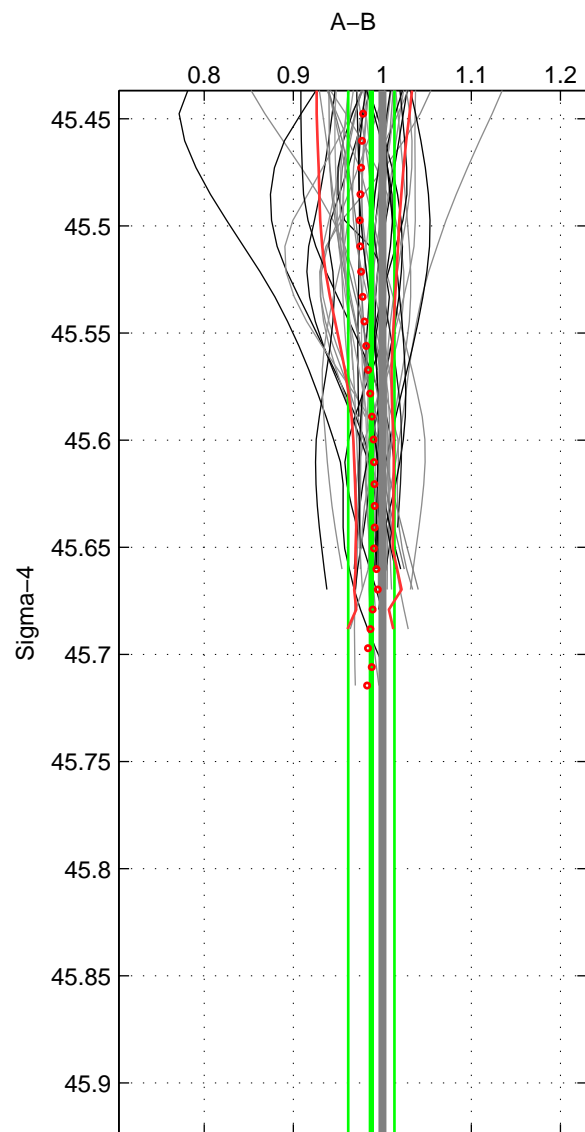

Cruise A (red). Date: Jul 2008 Cruisename: 678-49UF20080617

Cruise B (blue). Date: Oct 1998 Cruisename: 686-49UP19980916

*** "Favourite" values are those of space 2.

	Offset	O.StDev	Ratio	R.Stdev	Rating
SIGMA:	-0.995	2.045	0.988	0.026	4
THETA:	-0.746	2.163	0.989	0.033	5
DEPTH:	-0.321	0.367	0.995	0.006	3
FAV. :	-0.746	2.163	0.989	0.033	5

Profiles of A: 25
 Profiles of B: 31
 Diff profs : 47
 WMoffset (A-B): -0.99522
 WMoffset stdev: 2.0452
 WMratio (A/B): 0.98757
 WMratio stdev: 0.025961

Quality (1-5): 4

Profiles of A: 25
 Profiles of B: 31
 Diff profs : 47
 WMoffset (A-B): -0.74563
 WMoffset stdev: 2.1631
 WMratio (A/B): 0.98898
 WMratio stdev: 0.032905

Quality (1-5): 5

Profiles of A: 25
 Profiles of B: 31
 Diff profs : 47
 WMoffset (A-B): -0.3207
 WMoffset stdev: 0.36739
 WMratio (A/B): 0.99469
 WMratio stdev: 0.0056733

Quality (1-5): 3

Please note that statistics are bad.