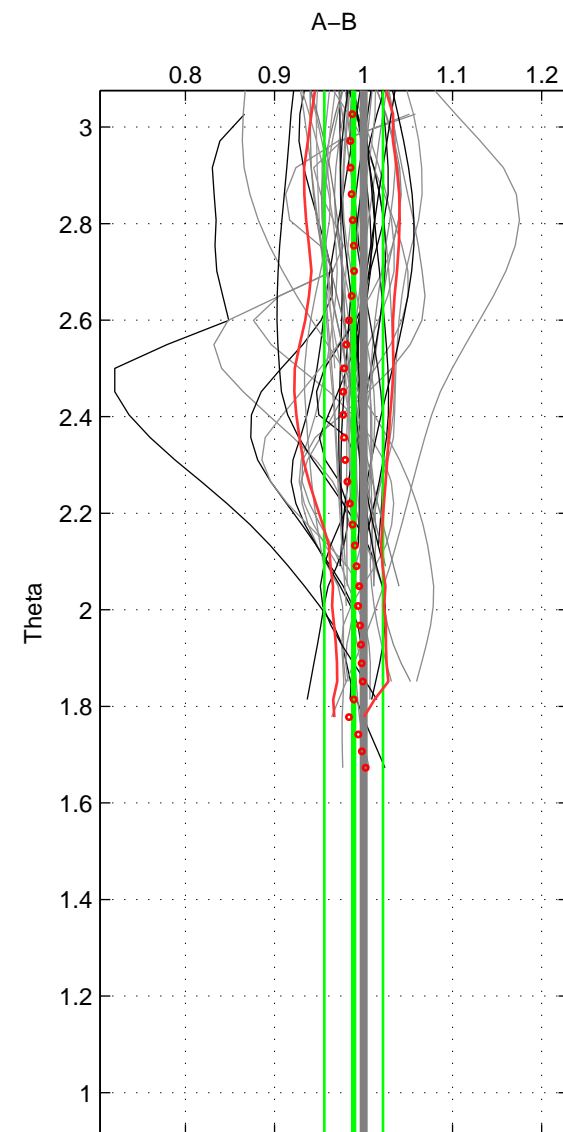

Cruise A (red). Date: Jul 2008 Cruisename: 678-49UF20080617

Cruise B (blue). Date: Oct 1998 Cruisename: 686-49UP19980916

*** "Favourite" values are those of space 2.

	Offset	O.StDev	Ratio	R.Stdev	Rating
SIGMA:	-0.995	2.045	0.988	0.026	4
THETA:	-0.746	2.163	0.989	0.033	5
DEPTH:	-0.321	0.367	0.995	0.006	3
FAV. :	-0.746	2.163	0.989	0.033	5

Profiles of A: 25
 Profiles of B: 31
 Diff profs : 47
 WMoffset (A-B): -0.99522
 WMoffset stdev: 2.0452
 WMratio (A/B): 0.98757
 WMratio stdev: 0.025961

Quality (1-5): 4

Profiles of A: 25
 Profiles of B: 31
 Diff profs : 47
 WMoffset (A-B): -0.74563
 WMoffset stdev: 2.1631
 WMratio (A/B): 0.98898
 WMratio stdev: 0.032905

Quality (1-5): 5

Profiles of A: 25
 Profiles of B: 31
 Diff profs : 47
 WMoffset (A-B): -0.3207
 WMoffset stdev: 0.36739
 WMratio (A/B): 0.99469
 WMratio stdev: 0.0056733

Quality (1-5): 3

Please note that statistics are bad.