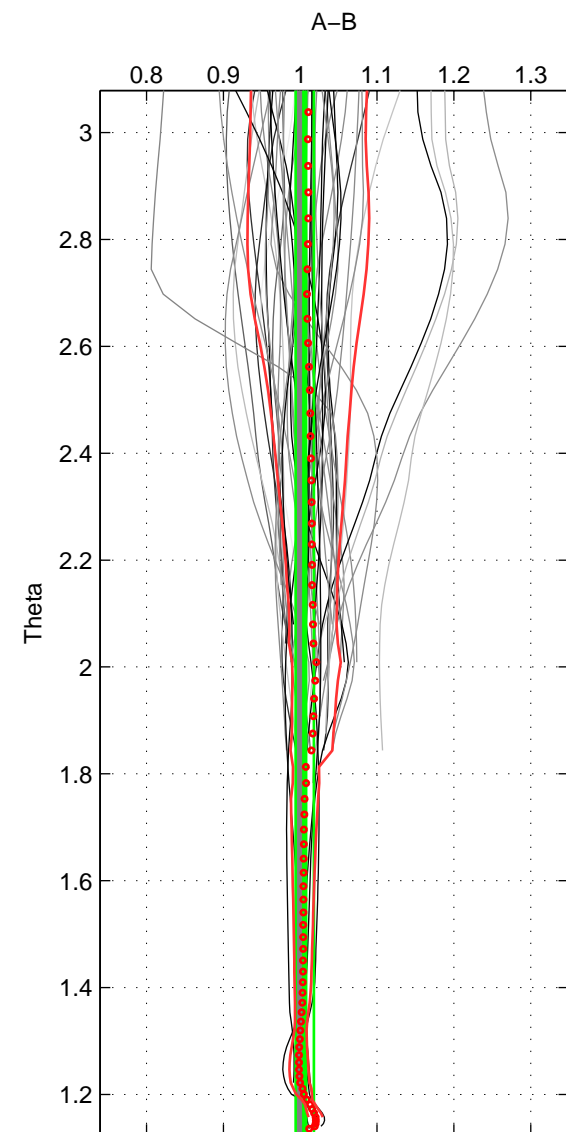

Cruise A (red). Date: Jul 2001 Cruisename: 656-49UF20010710

Cruise B (blue). Date: Nov 2004 Cruisename: 705-49UP20041021

\*\*\* "Favourite" values are means of spaces 1 2.

	Offset	O.StDev	Ratio	R.Stdev	Rating
SIGMA:	1.453	2.866	1.016	0.029	5
THETA:	0.831	1.770	1.006	0.012	5
DEPTH:	1.677	2.087	1.010	0.014	3
FAV.:	1.142	2.318	1.011	0.020	5

Profiles of A: 34  
 Profiles of B: 15  
 Diff profs : 49  
 WMoffset (A-B): 1.4526  
 WMoffset stdev: 2.866  
 WMratio (A/B): 1.0155  
 WMratio stdev: 0.028501

Quality (1-5): 5

Profiles of A: 34  
 Profiles of B: 15  
 Diff profs : 49  
 WMoffset (A-B): 0.83056  
 WMoffset stdev: 1.7704  
 WMratio (A/B): 1.006  
 WMratio stdev: 0.011859

Quality (1-5): 5

Profiles of A: 34  
 Profiles of B: 15  
 Diff profs : 49  
 WMoffset (A-B): 1.6765  
 WMoffset stdev: 2.0869  
 WMratio (A/B): 1.0099  
 WMratio stdev: 0.014363

Quality (1-5): 3

Please note that statistics are bad.