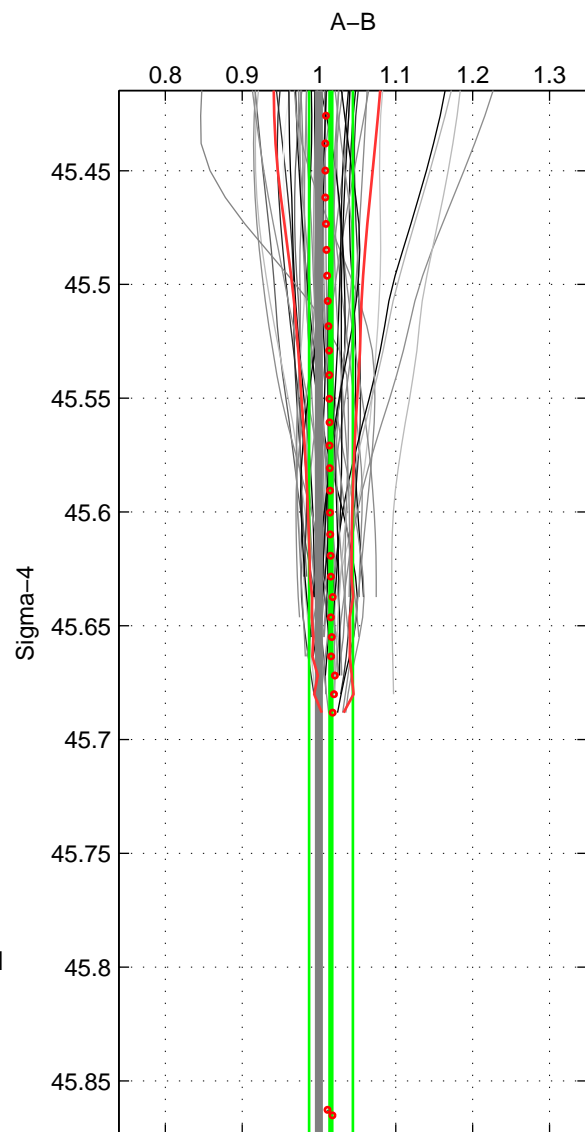

Cruise A (red). Date: Jul 2001 Cruisename: 656-49UF20010710

Cruise B (blue). Date: Nov 2004 Cruisename: 705-49UP20041021

\*\*\* "Favourite" values are means of spaces 1 2.

	Offset	O.StDev	Ratio	R.Stdev	Rating
SIGMA:	1.453	2.866	1.016	0.029	5
THETA:	0.831	1.770	1.006	0.012	5
DEPTH:	1.677	2.087	1.010	0.014	3
FAV.:	1.142	2.318	1.011	0.020	5

Profiles of A: 34  
 Profiles of B: 15  
 Diff profs : 49  
 WMoffset (A-B): 1.4526  
 WMoffset stdev: 2.866  
 WMratio (A/B): 1.0155  
 WMratio stdev: 0.028501

Quality (1-5): 5

Profiles of A: 34  
 Profiles of B: 15  
 Diff profs : 49  
 WMoffset (A-B): 0.83056  
 WMoffset stdev: 1.7704  
 WMratio (A/B): 1.006  
 WMratio stdev: 0.011859

Quality (1-5): 5

Profiles of A: 34  
 Profiles of B: 15  
 Diff profs : 49  
 WMoffset (A-B): 1.6765  
 WMoffset stdev: 2.0869  
 WMratio (A/B): 1.0099  
 WMratio stdev: 0.014363

Quality (1-5): 3

Please note that statistics are bad.