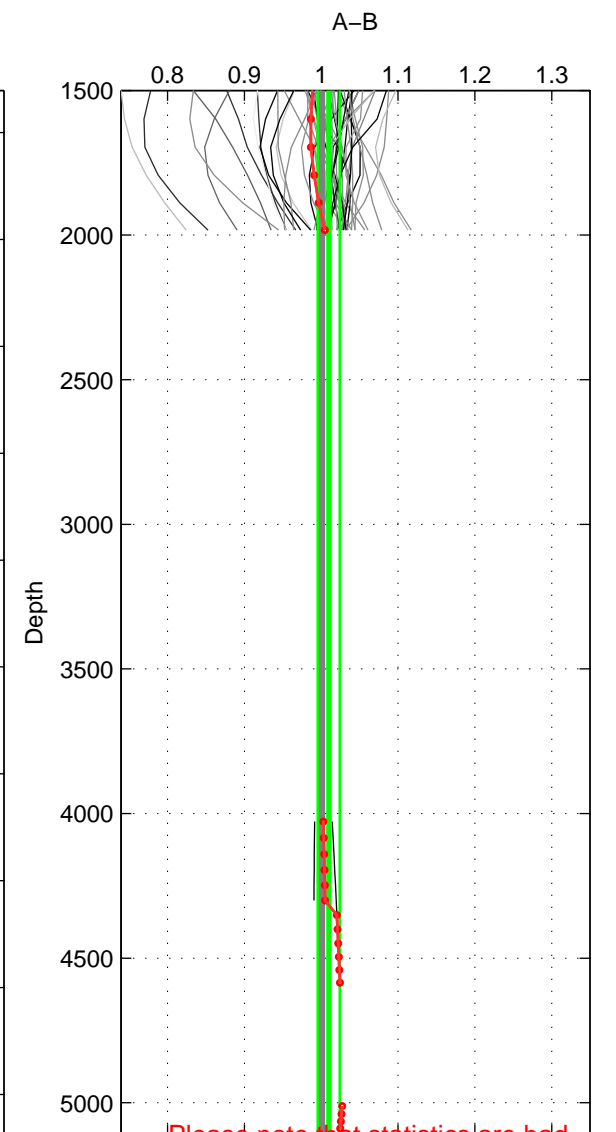

Cruise A (red). Date: Jul 2001 Cruisename: 656-49UF20010710

Cruise B (blue). Date: Nov 2004 Cruisename: 705-49UP20041021

\*\*\* "Favourite" values are means of spaces 1 2.

	Offset	O.StDev	Ratio	R.Stdev	Rating
SIGMA:	1.453	2.866	1.016	0.029	5
THETA:	0.831	1.770	1.006	0.012	5
DEPTH:	1.677	2.087	1.010	0.014	3
FAV.:	1.142	2.318	1.011	0.020	5

Profiles of A: 34  
 Profiles of B: 15  
 Diff profs : 49  
 WMoffset (A-B): 1.4526  
 WMoffset stdev: 2.866  
 WMratio (A/B): 1.0155  
 WMratio stdev: 0.028501

Quality (1-5): 5

Profiles of A: 34  
 Profiles of B: 15  
 Diff profs : 49  
 WMoffset (A-B): 0.83056  
 WMoffset stdev: 1.7704  
 WMratio (A/B): 1.006  
 WMratio stdev: 0.011859

Quality (1-5): 5

Profiles of A: 34  
 Profiles of B: 15  
 Diff profs : 49  
 WMoffset (A-B): 1.6765  
 WMoffset stdev: 2.0869  
 WMratio (A/B): 1.0099  
 WMratio stdev: 0.014363

Quality (1-5): 3

Please note that statistics are bad.