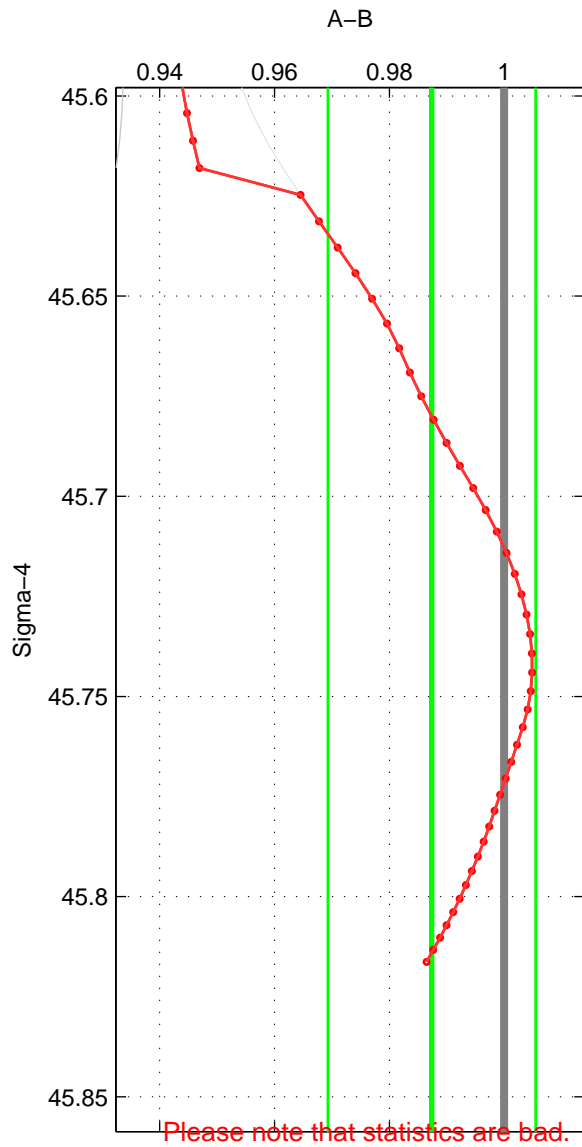

Cruise A (red). Date: Jun 1990 Cruisename: 302-74AB19900528

Cruise B (blue). Date: Aug 1994 Cruisename: 328-OMEX1NA

\*\*\* "Favourite" values are means of spaces 1 2 3.

	Offset	O.StDev	Ratio	R.Stdev	Rating
SIGMA:	-3.302	4.842	0.987	0.018	2
THETA:	-5.848	1.762	0.977	0.006	2
DEPTH:	-1.438	3.720	0.994	0.014	2
FAV.:	-3.529	3.441	0.986	0.013	2

Please note that statistics are bad.  
 Profiles of A: 1  
 Profiles of B: 2  
 Diff profs : 2  
 WMoffset (A-B): -3.3016  
 WMoffset stdev: 4.8415  
 WMratio (A/B): 0.98738  
 WMratio stdev: 0.018099

Quality (1-5): 2

Please note that statistics are bad.  
 Profiles of A: 1  
 Profiles of B: 3  
 Diff profs : 3  
 WMoffset (A-B): -5.8479  
 WMoffset stdev: 1.7622  
 WMratio (A/B): 0.97714  
 WMratio stdev: 0.0064331

Quality (1-5): 2

Please note that statistics are bad.  
 Profiles of A: 1  
 Profiles of B: 2  
 Diff profs : 2  
 WMoffset (A-B): -1.4385  
 WMoffset stdev: 3.7199  
 WMratio (A/B): 0.99446  
 WMratio stdev: 0.014338