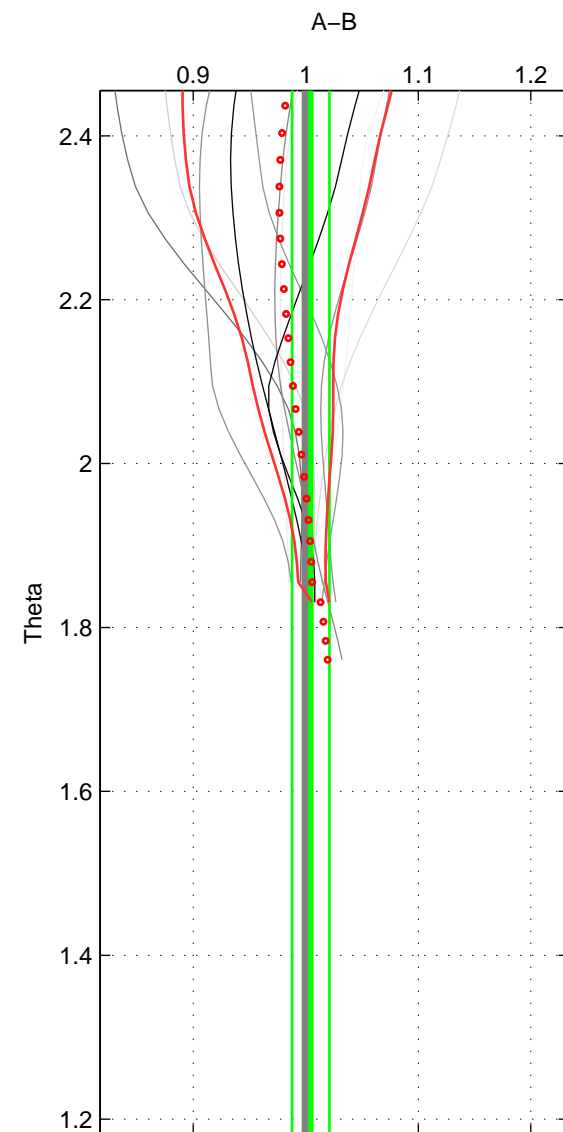

Cruise A (red). Date: Nov 1995 Cruisename: 625-49RY19951115

Cruise B (blue). Date: Aug 2008 Cruisename: 679-49UF20080804

*** "Favourite" values are means of spaces 1 2.

	Offset	O.StDev	Ratio	R.Stdev	Rating
SIGMA:	0.373	1.907	1.004	0.017	3
THETA:	0.407	1.910	1.004	0.017	3
DEPTH:	-3.276	1.656	0.967	0.019	2
FAV.:	0.390	1.909	1.004	0.017	3

Profiles of A: 5
 Profiles of B: 3
 Diff profs : 11
 WMoffset (A-B): 0.37291
 WMoffset stdev: 1.9074
 WMratio (A/B): 1.004
 WMratio stdev: 0.016898

Quality (1-5): 3

Profiles of A: 5
 Profiles of B: 3
 Diff profs : 11
 WMoffset (A-B): 0.40729
 WMoffset stdev: 1.91
 WMratio (A/B): 1.0044
 WMratio stdev: 0.016583

Quality (1-5): 3

Profiles of A: 5
 Profiles of B: 3
 Diff profs : 11
 WMoffset (A-B): -3.276
 WMoffset stdev: 1.6557
 WMratio (A/B): 0.96719
 WMratio stdev: 0.01914

Quality (1-5): 2

Please note that statistics are bad.