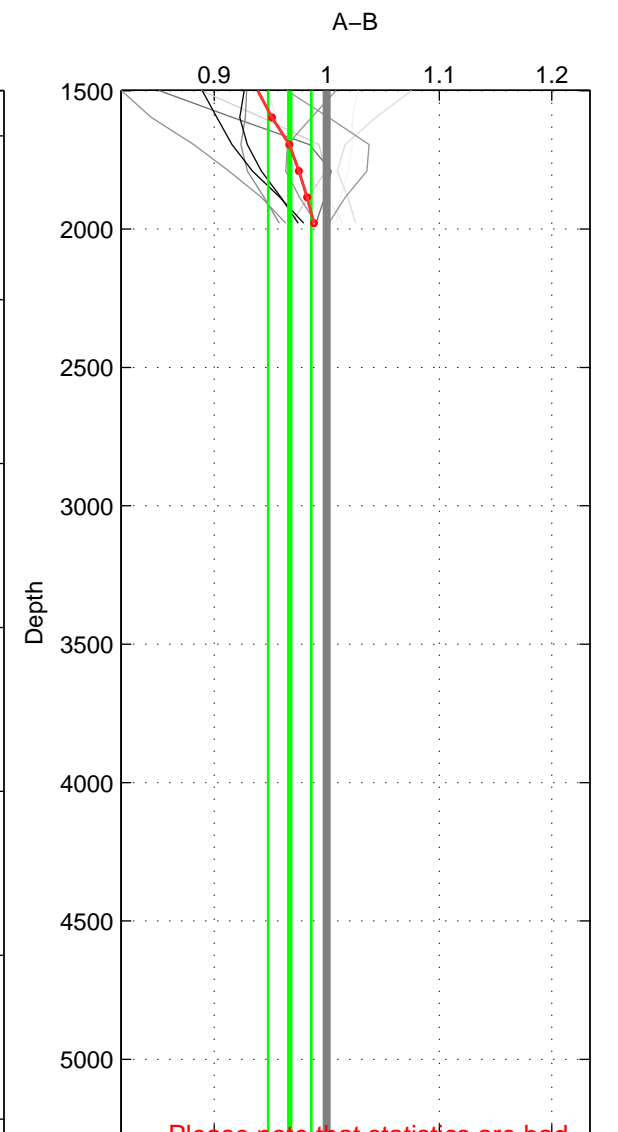

Cruise A (red). Date: Nov 1995 Cruisename: 625-49RY19951115

Cruise B (blue). Date: Aug 2008 Cruisename: 679-49UF20080804

*** "Favourite" values are means of spaces 1 2.

	Offset	O.StDev	Ratio	R.Stdev	Rating
SIGMA:	0.373	1.907	1.004	0.017	3
THETA:	0.407	1.910	1.004	0.017	3
DEPTH:	-3.276	1.656	0.967	0.019	2
FAV.:	0.390	1.909	1.004	0.017	3

Profiles of A: 5
 Profiles of B: 3
 Diff profs : 11
 WMoffset (A-B): 0.37291
 WMoffset stdev: 1.9074
 WMratio (A/B): 1.004
 WMratio stdev: 0.016898

Quality (1-5): 3

Profiles of A: 5
 Profiles of B: 3
 Diff profs : 11
 WMoffset (A-B): 0.40729
 WMoffset stdev: 1.91
 WMratio (A/B): 1.0044
 WMratio stdev: 0.016583

Quality (1-5): 3

Profiles of A: 5
 Profiles of B: 3
 Diff profs : 11
 WMoffset (A-B): -3.276
 WMoffset stdev: 1.6557
 WMratio (A/B): 0.96719
 WMratio stdev: 0.01914

Quality (1-5): 2

Please note that statistics are bad.