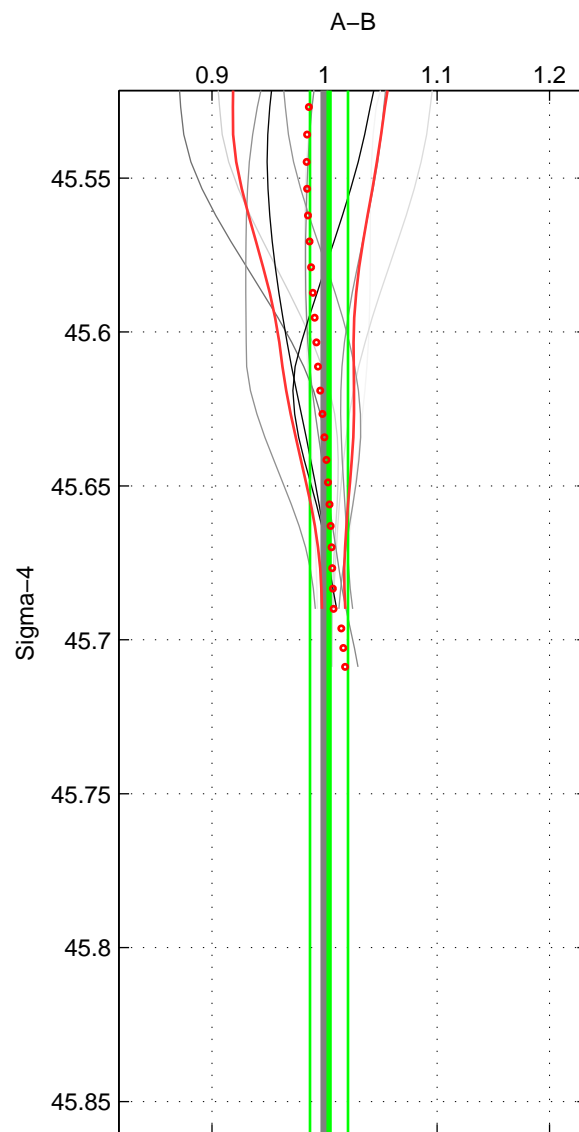

Cruise A (red). Date: Nov 1995 Cruisename: 625-49RY19951115

Cruise B (blue). Date: Aug 2008 Cruisename: 679-49UF20080804

*** "Favourite" values are means of spaces 1 2.

	Offset	O.StDev	Ratio	R.Stdev	Rating
SIGMA:	0.373	1.907	1.004	0.017	3
THETA:	0.407	1.910	1.004	0.017	3
DEPTH:	-3.276	1.656	0.967	0.019	2
FAV.:	0.390	1.909	1.004	0.017	3

Profiles of A: 5
 Profiles of B: 3
 Diff profs : 11
 WMoffset (A-B): 0.37291
 WMoffset stdev: 1.9074
 WMratio (A/B): 1.004
 WMratio stdev: 0.016898

Quality (1-5): 3

Profiles of A: 5
 Profiles of B: 3
 Diff profs : 11
 WMoffset (A-B): 0.40729
 WMoffset stdev: 1.91
 WMratio (A/B): 1.0044
 WMratio stdev: 0.016583

Quality (1-5): 3

Profiles of A: 5
 Profiles of B: 3
 Diff profs : 11
 WMoffset (A-B): -3.276
 WMoffset stdev: 1.6557
 WMratio (A/B): 0.96719
 WMratio stdev: 0.01914

Quality (1-5): 2

Please note that statistics are bad.