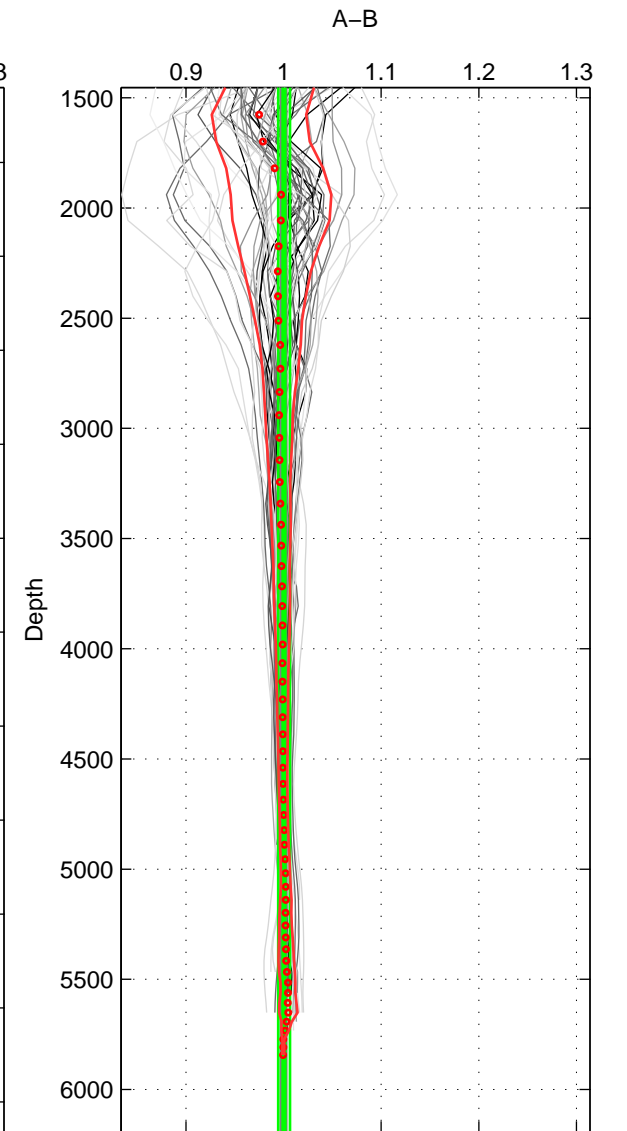

Cruise A (red). Date: Aug 2007 Cruisename: 611-491

Cruise B (blue). Date: Oct 2007 Cruisename: 613-491

\*\*\* "Favourite" values are means of spaces 1 2 3.

	Offset	O.StDev	Ratio	R.Stdev	Rating
SIGMA:	0.143	0.455	1.001	0.003	5
THETA:	0.071	0.329	1.000	0.002	5
DEPTH:	0.047	0.942	1.000	0.006	5
FAV.:	0.087	0.576	1.001	0.004	5

Profiles of A: 11  
 Profiles of B: 29  
 Diff profs : 58  
 WMoffset (A-B): 0.14306  
 WMoffset stdev: 0.45543  
 WMratio (A/B): 1.0011  
 WMratio stdev: 0.0029047

Quality (1-5): 5

Profiles of A: 11  
 Profiles of B: 29  
 Diff profs : 58  
 WMoffset (A-B): 0.071499  
 WMoffset stdev: 0.32932  
 WMratio (A/B): 1.0005  
 WMratio stdev: 0.001976

Quality (1-5): 5

Profiles of A: 11  
 Profiles of B: 29  
 Diff profs : 58  
 WMoffset (A-B): 0.047247  
 WMoffset stdev: 0.94186  
 WMratio (A/B): 1.0005  
 WMratio stdev: 0.0060301

Quality (1-5): 5