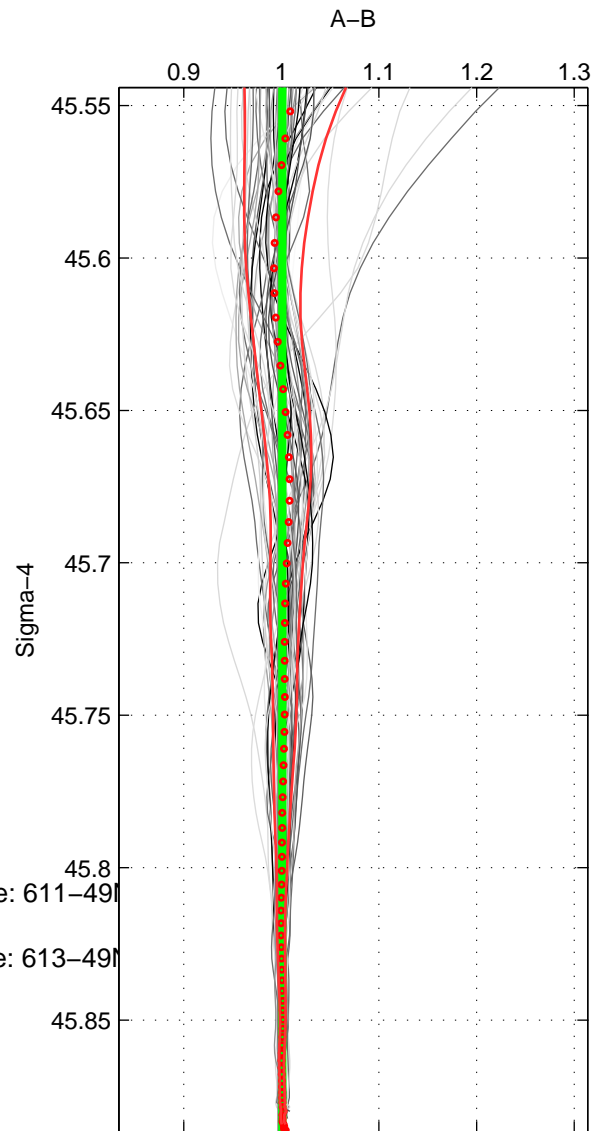

Cruise A (red). Date: Aug 2007 Cruisename: 611-491

Cruise B (blue). Date: Oct 2007 Cruisename: 613-491

\*\*\* "Favourite" values are means of spaces 1 2 3.

	Offset	O.StDev	Ratio	R.Stdev	Rating
SIGMA:	0.143	0.455	1.001	0.003	5
THETA:	0.071	0.329	1.000	0.002	5
DEPTH:	0.047	0.942	1.000	0.006	5
FAV.:	0.087	0.576	1.001	0.004	5

Profiles of A: 11  
 Profiles of B: 29  
 Diff profs : 58  
 WMoffset (A-B): 0.14306  
 WMoffset stdev: 0.45543  
 WMratio (A/B): 1.0011  
 WMratio stdev: 0.0029047

Quality (1-5): 5

Profiles of A: 11  
 Profiles of B: 29  
 Diff profs : 58  
 WMoffset (A-B): 0.071499  
 WMoffset stdev: 0.32932  
 WMratio (A/B): 1.0005  
 WMratio stdev: 0.001976

Quality (1-5): 5

Profiles of A: 11  
 Profiles of B: 29  
 Diff profs : 58  
 WMoffset (A-B): 0.047247  
 WMoffset stdev: 0.94186  
 WMratio (A/B): 1.0005  
 WMratio stdev: 0.0060301

Quality (1-5): 5