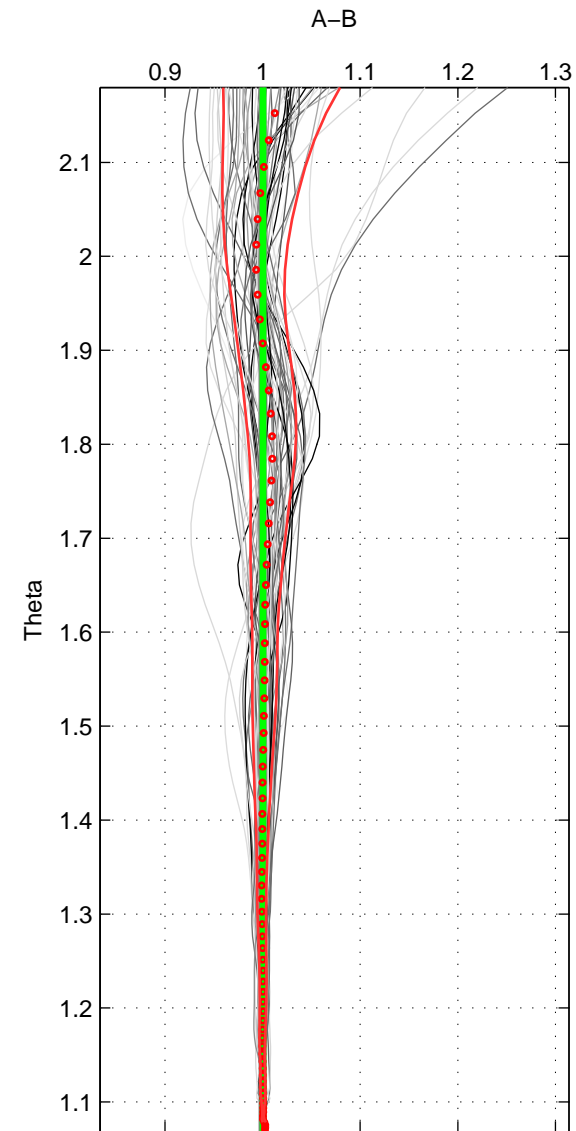

Cruise A (red). Date: Aug 2007 Cruisename: 611-491

Cruise B (blue). Date: Oct 2007 Cruisename: 613-491

\*\*\* "Favourite" values are means of spaces 1 2 3.

	Offset	O.StDev	Ratio	R.Stdev	Rating
SIGMA:	0.143	0.455	1.001	0.003	5
THETA:	0.071	0.329	1.000	0.002	5
DEPTH:	0.047	0.942	1.000	0.006	5
FAV.:	0.087	0.576	1.001	0.004	5

Profiles of A: 11  
 Profiles of B: 29  
 Diff profs : 58  
 WMoffset (A-B): 0.14306  
 WMoffset stdev: 0.45543  
 WMratio (A/B): 1.0011  
 WMratio stdev: 0.0029047

Quality (1-5): 5

Profiles of A: 11  
 Profiles of B: 29  
 Diff profs : 58  
 WMoffset (A-B): 0.071499  
 WMoffset stdev: 0.32932  
 WMratio (A/B): 1.0005  
 WMratio stdev: 0.001976

Quality (1-5): 5

Profiles of A: 11  
 Profiles of B: 29  
 Diff profs : 58  
 WMoffset (A-B): 0.047247  
 WMoffset stdev: 0.94186  
 WMratio (A/B): 1.0005  
 WMratio stdev: 0.0060301

Quality (1-5): 5