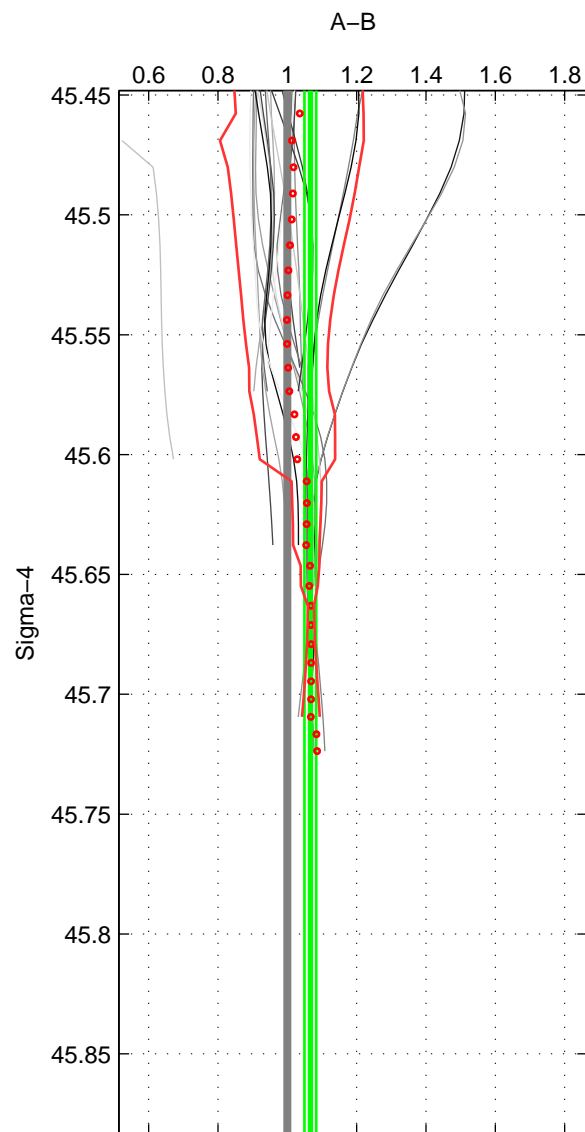

Cruise A (red). Date: Oct 1998 Cruisename: 686-49UP19980916

Cruise B (blue). Date: May 1999 Cruisename: 687-49UP19990419

\*\*\* "Favourite" values are means of spaces 1 2.

	Offset	O.StDev	Ratio	R.Stdev	Rating
SIGMA:	4.124	0.985	1.066	0.017	4
THETA:	2.748	0.609	1.048	0.011	4
DEPTH:	1.119	3.185	1.025	0.044	3
FAV.:	3.436	0.797	1.057	0.014	4

Profiles of A: 7  
 Profiles of B: 8  
 Diff profs: 21  
 WMoffset (A-B): 4.1242  
 WMoffset stdev: 0.98524  
 WMratio (A/B): 1.0664  
 WMratio stdev: 0.016893

Quality (1-5): 4

Profiles of A: 7  
 Profiles of B: 8  
 Diff profs: 21  
 WMoffset (A-B): 2.7484  
 WMoffset stdev: 0.60906  
 WMratio (A/B): 1.0484  
 WMratio stdev: 0.011361

Quality (1-5): 4

Profiles of A: 7  
 Profiles of B: 8  
 Diff profs: 21  
 WMoffset (A-B): 1.1189  
 WMoffset stdev: 3.1846  
 WMratio (A/B): 1.0247  
 WMratio stdev: 0.044097

Quality (1-5): 3

Please note that statistics are bad.