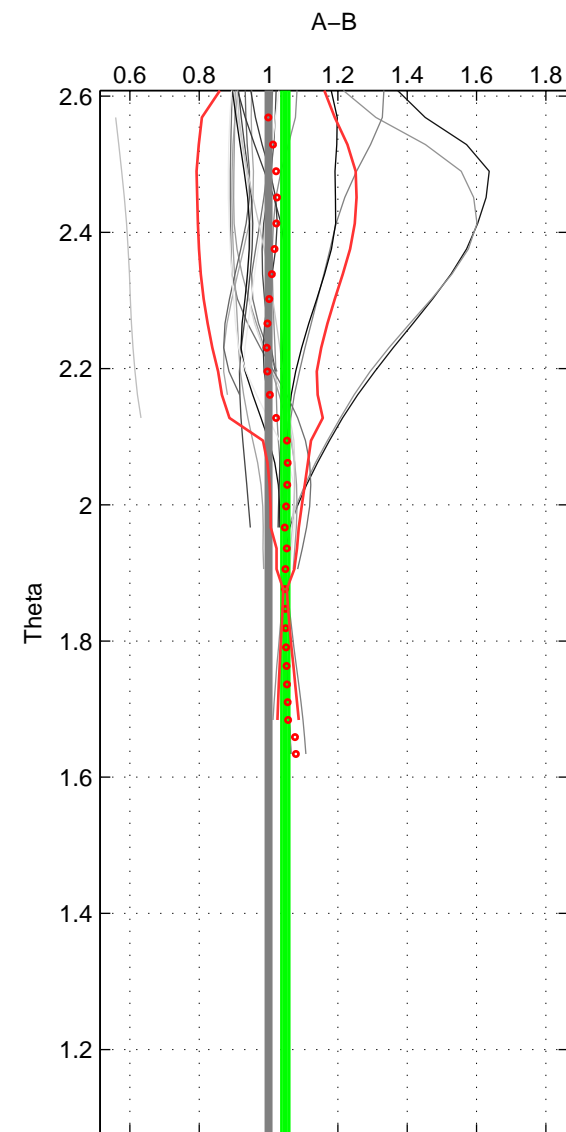

Cruise A (red). Date: Oct 1998 Cruisename: 686-49UP19980916

Cruise B (blue). Date: May 1999 Cruisename: 687-49UP19990419

\*\*\* "Favourite" values are means of spaces 1 2.

	Offset	O.StDev	Ratio	R.Stdev	Rating
SIGMA:	4.124	0.985	1.066	0.017	4
THETA:	2.748	0.609	1.048	0.011	4
DEPTH:	1.119	3.185	1.025	0.044	3
FAV.:	3.436	0.797	1.057	0.014	4

Profiles of A: 7  
 Profiles of B: 8  
 Diff profs: 21  
 WMoffset (A-B): 4.1242  
 WMoffset stdev: 0.98524  
 WMratio (A/B): 1.0664  
 WMratio stdev: 0.016893

Quality (1-5): 4

Profiles of A: 7  
 Profiles of B: 8  
 Diff profs: 21  
 WMoffset (A-B): 2.7484  
 WMoffset stdev: 0.60906  
 WMratio (A/B): 1.0484  
 WMratio stdev: 0.011361

Quality (1-5): 4

Profiles of A: 7  
 Profiles of B: 8  
 Diff profs: 21  
 WMoffset (A-B): 1.1189  
 WMoffset stdev: 3.1846  
 WMratio (A/B): 1.0247  
 WMratio stdev: 0.044097

Quality (1-5): 3

Please note that statistics are bad.