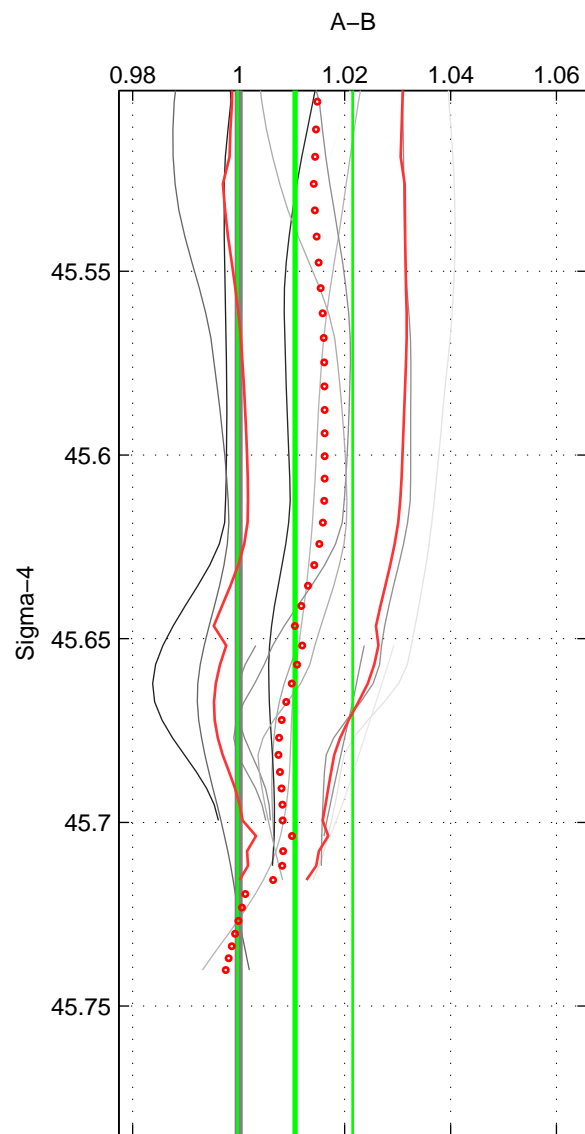

Cruise A (red). Date: Jul 1987 Cruisename: 483-31OC19870606

Cruise B (blue). Date: Dec 2007 Cruisename: 614-49NZ20071122

\*\*\* "Favourite" values are means of spaces 1 2 3.

	Offset	O.StDev	Ratio	R.Stdev	Rating
SIGMA:	1.545	1.571	1.011	0.011	2
THETA:	1.761	1.526	1.012	0.011	2
DEPTH:	1.233	1.362	1.008	0.009	2
FAV.:	1.513	1.486	1.010	0.010	2

Profiles of A: 3  
 Profiles of B: 5  
 Diff profs : 13  
 WMoffset (A-B): 1.5447  
 WMoffset stdev: 1.5711  
 WMratio (A/B): 1.0107  
 WMratio stdev: 0.010851

Quality (1-5): 2

Profiles of A: 3  
 Profiles of B: 5  
 Diff profs : 13  
 WMoffset (A-B): 1.7605  
 WMoffset stdev: 1.5263  
 WMratio (A/B): 1.0121  
 WMratio stdev: 0.010548

Quality (1-5): 2

Profiles of A: 3  
 Profiles of B: 5  
 Diff profs : 13  
 WMoffset (A-B): 1.233  
 WMoffset stdev: 1.3619  
 WMratio (A/B): 1.0085  
 WMratio stdev: 0.0093684

Quality (1-5): 2