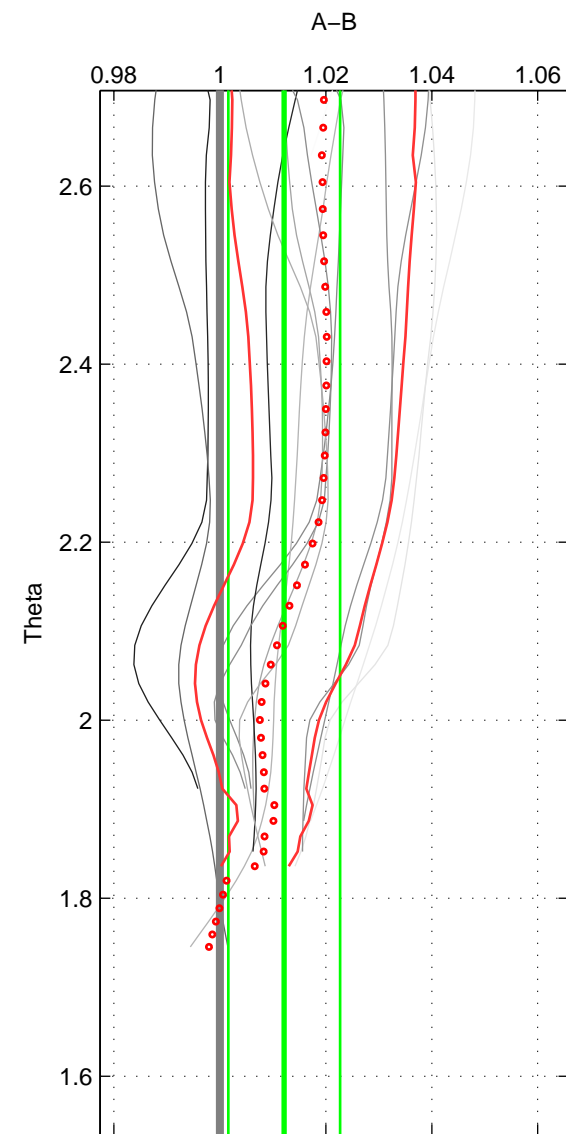

Cruise A (red). Date: Jul 1987 Cruisename: 483-31OC19870606

Cruise B (blue). Date: Dec 2007 Cruisename: 614-49NZ20071122

\*\*\* "Favourite" values are means of spaces 1 2 3.

	Offset	O.StDev	Ratio	R.Stdev	Rating
SIGMA:	1.545	1.571	1.011	0.011	2
THETA:	1.761	1.526	1.012	0.011	2
DEPTH:	1.233	1.362	1.008	0.009	2
FAV.:	1.513	1.486	1.010	0.010	2

Profiles of A: 3  
 Profiles of B: 5  
 Diff profs : 13  
 WMoffset (A-B): 1.5447  
 WMoffset stdev: 1.5711  
 WMratio (A/B): 1.0107  
 WMratio stdev: 0.010851

Quality (1-5): 2

Profiles of A: 3  
 Profiles of B: 5  
 Diff profs : 13  
 WMoffset (A-B): 1.7605  
 WMoffset stdev: 1.5263  
 WMratio (A/B): 1.0121  
 WMratio stdev: 0.010548

Quality (1-5): 2

Profiles of A: 3  
 Profiles of B: 5  
 Diff profs : 13  
 WMoffset (A-B): 1.233  
 WMoffset stdev: 1.3619  
 WMratio (A/B): 1.0085  
 WMratio stdev: 0.0093684

Quality (1-5): 2