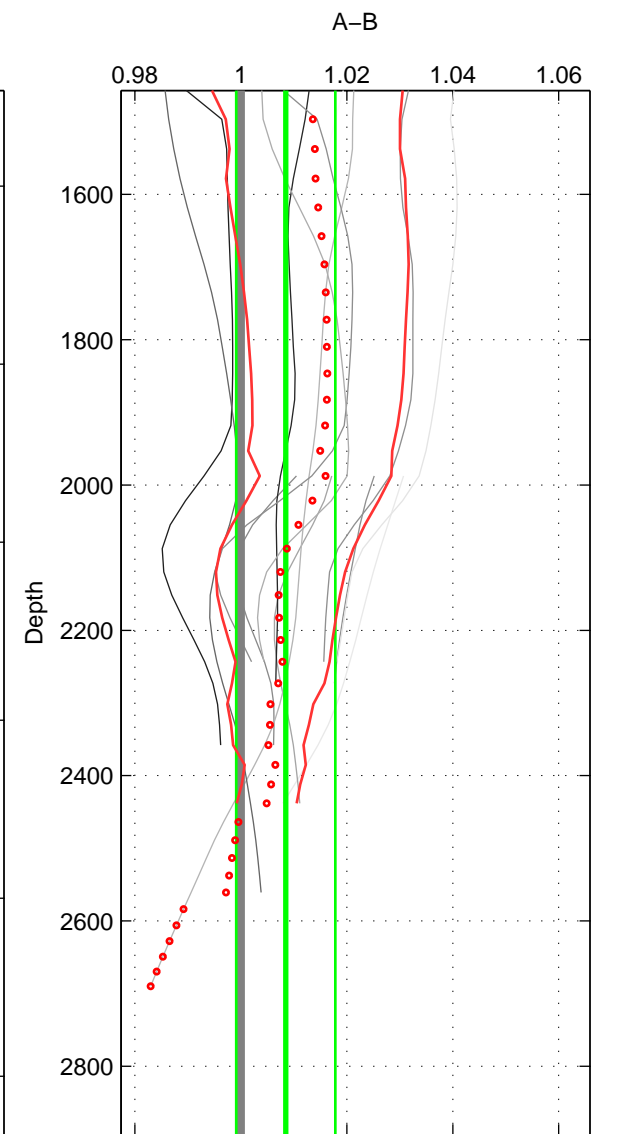

Cruise A (red). Date: Jul 1987 Cruisename: 483-31OC19870606

Cruise B (blue). Date: Dec 2007 Cruisename: 614-49NZ20071122

\*\*\* "Favourite" values are means of spaces 1 2 3.

	Offset	O.StDev	Ratio	R.Stdev	Rating
SIGMA:	1.545	1.571	1.011	0.011	2
THETA:	1.761	1.526	1.012	0.011	2
DEPTH:	1.233	1.362	1.008	0.009	2
FAV.:	1.513	1.486	1.010	0.010	2

Profiles of A: 3  
 Profiles of B: 5  
 Diff profs : 13  
 WMoffset (A-B): 1.5447  
 WMoffset stdev: 1.5711  
 WMratio (A/B): 1.0107  
 WMratio stdev: 0.010851

Quality (1-5): 2

Profiles of A: 3  
 Profiles of B: 5  
 Diff profs : 13  
 WMoffset (A-B): 1.7605  
 WMoffset stdev: 1.5263  
 WMratio (A/B): 1.0121  
 WMratio stdev: 0.010548

Quality (1-5): 2

Profiles of A: 3  
 Profiles of B: 5  
 Diff profs : 13  
 WMoffset (A-B): 1.233  
 WMoffset stdev: 1.3619  
 WMratio (A/B): 1.0085  
 WMratio stdev: 0.0093684

Quality (1-5): 2