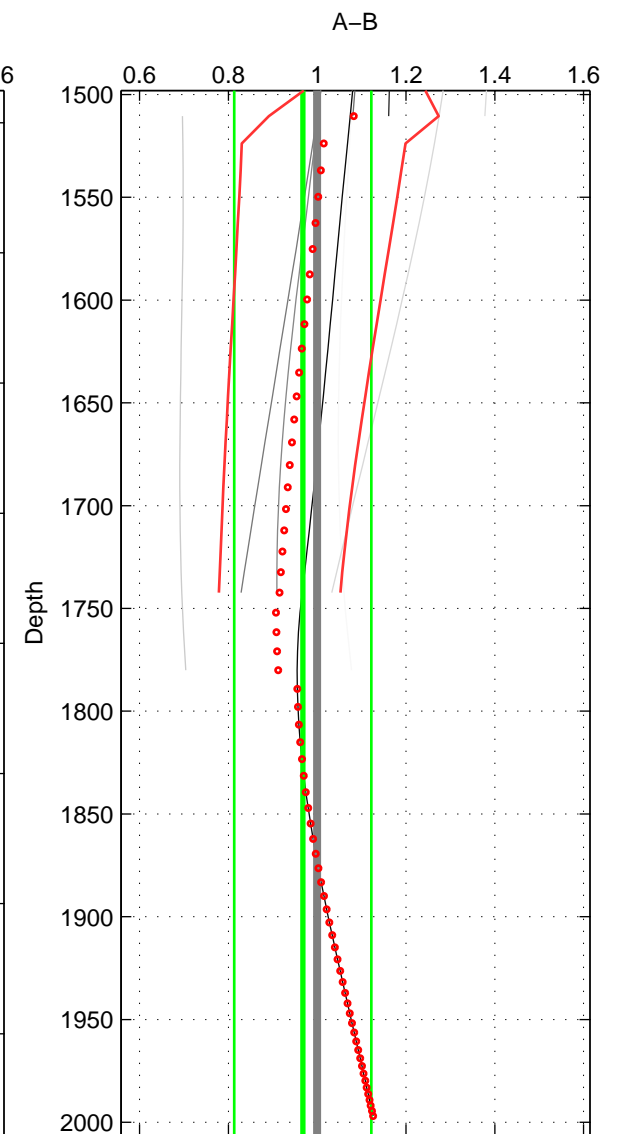

Cruise A (red). Date: Feb 2001 Cruisename: 654-49UF20010119
 Cruise B (blue). Date: May 1999 Cruisename: 687-49UP19990419

*** "Favourite" values are means of spaces 1 2 3.

	Offset	O.StDev	Ratio	R.Stdev	Rating
SIGMA:	8.391	3.914	1.139	0.096	2
THETA:	7.426	6.498	1.105	0.137	2
DEPTH:	-2.611	11.451	0.968	0.154	2
FAV.:	4.402	7.288	1.071	0.129	2

Profiles of A: 3
 Profiles of B: 5
 Diff profs: 11
 WMoffset (A-B): 8.3912
 WMoffset stdev: 3.9136
 WMratio (A/B): 1.1387
 WMratio stdev: 0.096362

Quality (1-5): 2

Profiles of A: 3
 Profiles of B: 5
 Diff profs: 11
 WMoffset (A-B): 7.4263
 WMoffset stdev: 6.4978
 WMratio (A/B): 1.1052
 WMratio stdev: 0.1374

Quality (1-5): 2

Profiles of A: 3
 Profiles of B: 5
 Diff profs: 11
 WMoffset (A-B): -2.6108
 WMoffset stdev: 11.4512
 WMratio (A/B): 0.96767
 WMratio stdev: 0.15448

Quality (1-5): 2