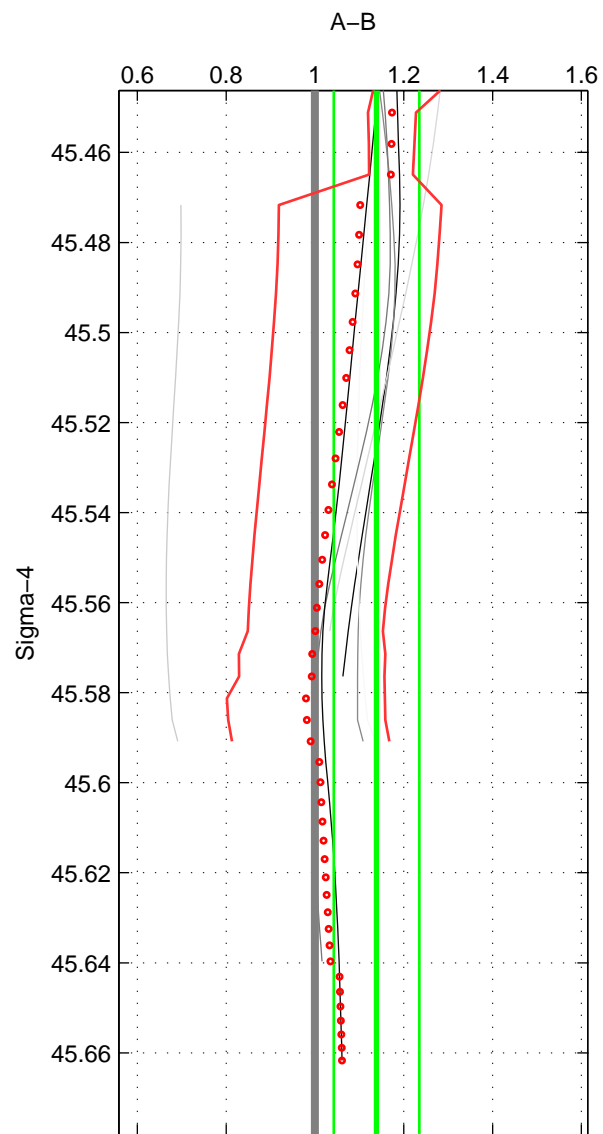

Cruise A (red). Date: Feb 2001 Cruisename: 654-49UF20010119
 Cruise B (blue). Date: May 1999 Cruisename: 687-49UP19990419

*** "Favourite" values are means of spaces 1 2 3.

	Offset	O.StDev	Ratio	R.Stdev	Rating
SIGMA:	8.391	3.914	1.139	0.096	2
THETA:	7.426	6.498	1.105	0.137	2
DEPTH:	-2.611	11.451	0.968	0.154	2
FAV.:	4.402	7.288	1.071	0.129	2

Profiles of A: 3
 Profiles of B: 5
 Diff profs: 11
 WMoffset (A-B): 8.3912
 WMoffset stdev: 3.9136
 WMratio (A/B): 1.1387
 WMratio stdev: 0.096362

Quality (1-5): 2

Profiles of A: 3
 Profiles of B: 5
 Diff profs: 11
 WMoffset (A-B): 7.4263
 WMoffset stdev: 6.4978
 WMratio (A/B): 1.1052
 WMratio stdev: 0.1374

Quality (1-5): 2

Profiles of A: 3
 Profiles of B: 5
 Diff profs: 11
 WMoffset (A-B): -2.6108
 WMoffset stdev: 11.4512
 WMratio (A/B): 0.96767
 WMratio stdev: 0.15448

Quality (1-5): 2