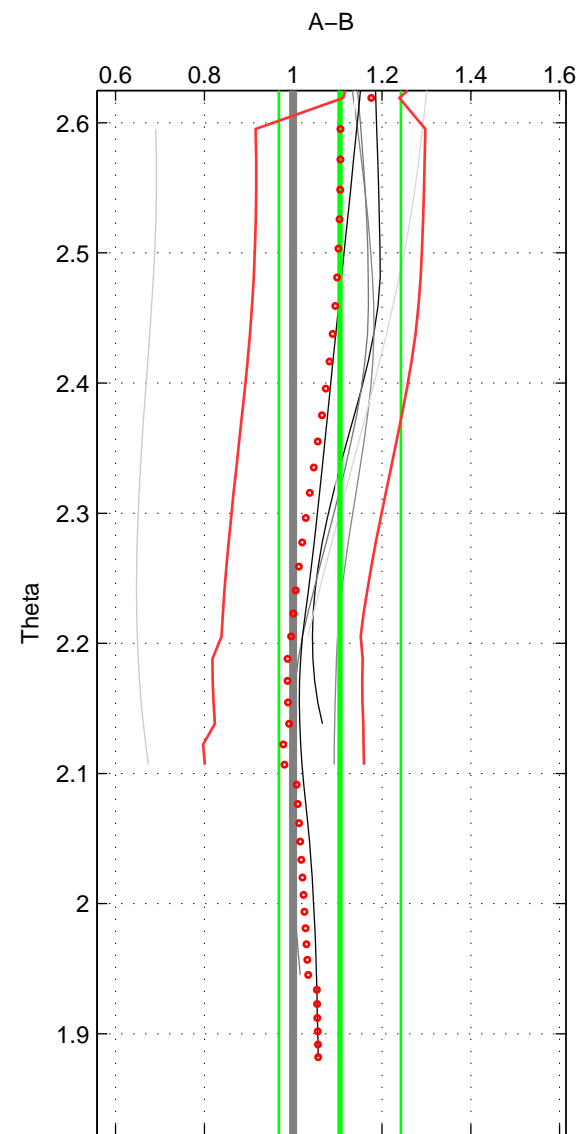

Cruise A (red). Date: Feb 2001 Cruisename: 654-49UF20010119
 Cruise B (blue). Date: May 1999 Cruisename: 687-49UP19990419

*** "Favourite" values are means of spaces 1 2 3.

	Offset	O.StDev	Ratio	R.Stdev	Rating
SIGMA:	8.391	3.914	1.139	0.096	2
THETA:	7.426	6.498	1.105	0.137	2
DEPTH:	-2.611	11.451	0.968	0.154	2
FAV.:	4.402	7.288	1.071	0.129	2

Profiles of A: 3
 Profiles of B: 5
 Diff profs: 11
 WMoffset (A-B): 8.3912
 WMoffset stdev: 3.9136
 WMratio (A/B): 1.1387
 WMratio stdev: 0.096362

Quality (1-5): 2

Profiles of A: 3
 Profiles of B: 5
 Diff profs: 11
 WMoffset (A-B): 7.4263
 WMoffset stdev: 6.4978
 WMratio (A/B): 1.1052
 WMratio stdev: 0.1374

Quality (1-5): 2

Profiles of A: 3
 Profiles of B: 5
 Diff profs: 11
 WMoffset (A-B): -2.6108
 WMoffset stdev: 11.4512
 WMratio (A/B): 0.96767
 WMratio stdev: 0.15448

Quality (1-5): 2