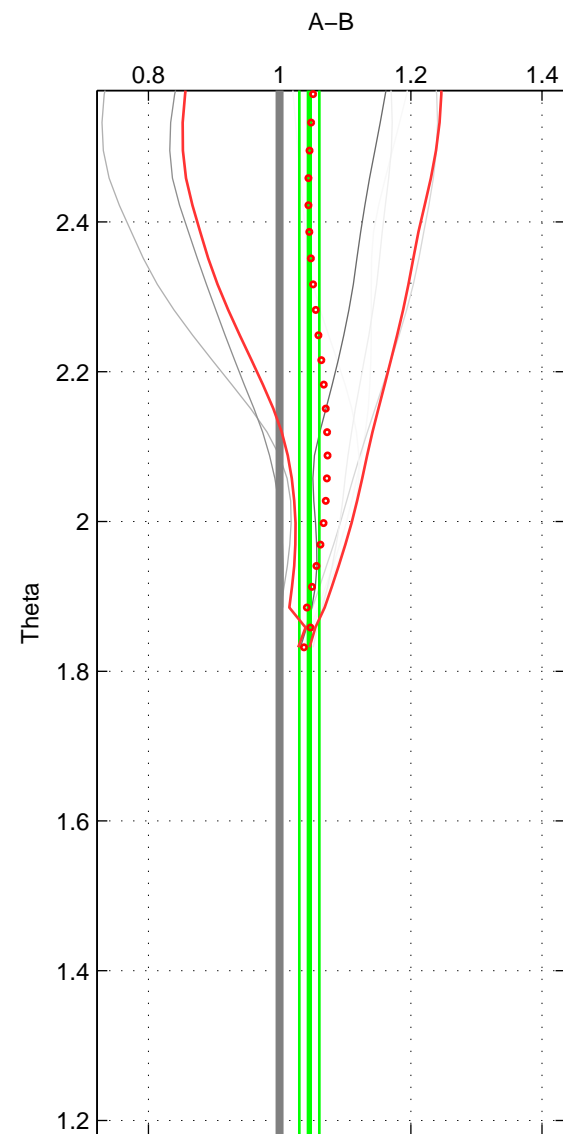

Cruise A (red). Date: Nov 1995 Cruisename: 625-49RY19951115

Cruise B (blue). Date: Jul 2006 Cruisename: 712-49UP20060630

\*\*\* "Favourite" values are means of spaces 1 2.

	Offset	O.StDev	Ratio	R.Stdev	Rating
SIGMA:	4.288	1.736	1.040	0.015	3
THETA:	4.876	1.761	1.045	0.015	3
DEPTH:	2.060	2.040	1.025	0.016	2
FAV.:	4.582	1.749	1.042	0.015	3

Profiles of A: 16  
 Profiles of B: 2  
 Diff profs : 7  
 WMoffset (A-B): 4.2882  
 WMoffset stdev: 1.7357  
 WMratio (A/B): 1.0396  
 WMratio stdev: 0.015147

Quality (1-5): 3

Profiles of A: 16  
 Profiles of B: 2  
 Diff profs : 7  
 WMoffset (A-B): 4.8761  
 WMoffset stdev: 1.7613  
 WMratio (A/B): 1.0453  
 WMratio stdev: 0.015195

Quality (1-5): 3

Profiles of A: 16  
 Profiles of B: 2  
 Diff profs : 7  
 WMoffset (A-B): 2.0604  
 WMoffset stdev: 2.0403  
 WMratio (A/B): 1.0245  
 WMratio stdev: 0.016486

Quality (1-5): 2

Please note that statistics are bad.