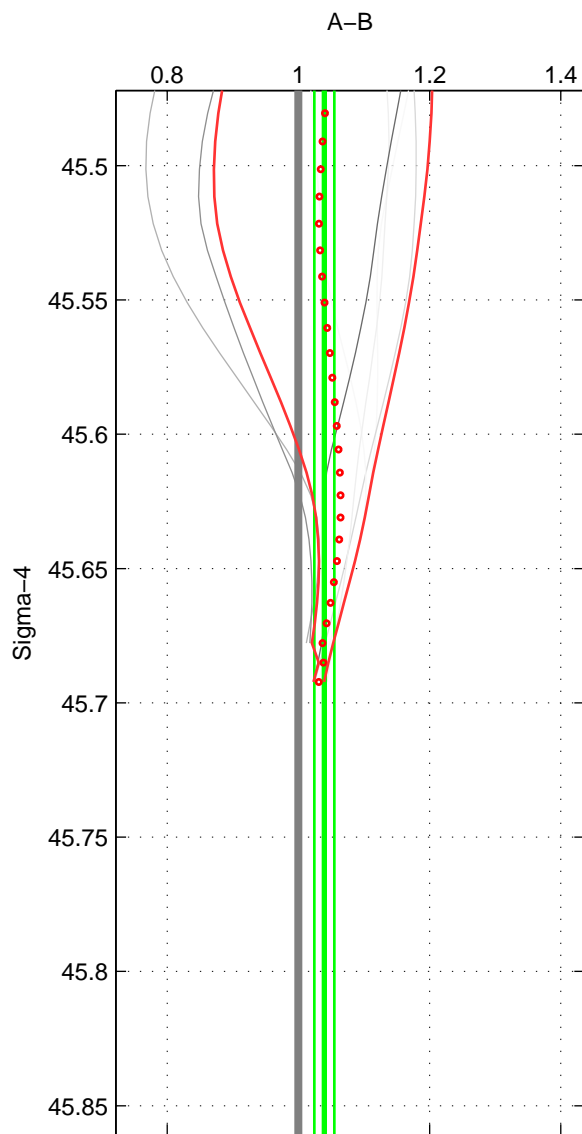

Cruise A (red). Date: Nov 1995 Cruisename: 625-49RY19951115

Cruise B (blue). Date: Jul 2006 Cruisename: 712-49UP20060630

\*\*\* "Favourite" values are means of spaces 1 2.

	Offset	O.StDev	Ratio	R.Stdev	Rating
SIGMA:	4.288	1.736	1.040	0.015	3
THETA:	4.876	1.761	1.045	0.015	3
DEPTH:	2.060	2.040	1.025	0.016	2
FAV.:	4.582	1.749	1.042	0.015	3

Profiles of A: 16  
 Profiles of B: 2  
 Diff profs : 7  
 WMoffset (A-B): 4.2882  
 WMoffset stdev: 1.7357  
 WMratio (A/B): 1.0396  
 WMratio stdev: 0.015147

Quality (1-5): 3

Profiles of A: 16  
 Profiles of B: 2  
 Diff profs : 7  
 WMoffset (A-B): 4.8761  
 WMoffset stdev: 1.7613  
 WMratio (A/B): 1.0453  
 WMratio stdev: 0.015195

Quality (1-5): 3

Profiles of A: 16  
 Profiles of B: 2  
 Diff profs : 7  
 WMoffset (A-B): 2.0604  
 WMoffset stdev: 2.0403  
 WMratio (A/B): 1.0245  
 WMratio stdev: 0.016486

Quality (1-5): 2

Please note that statistics are bad.