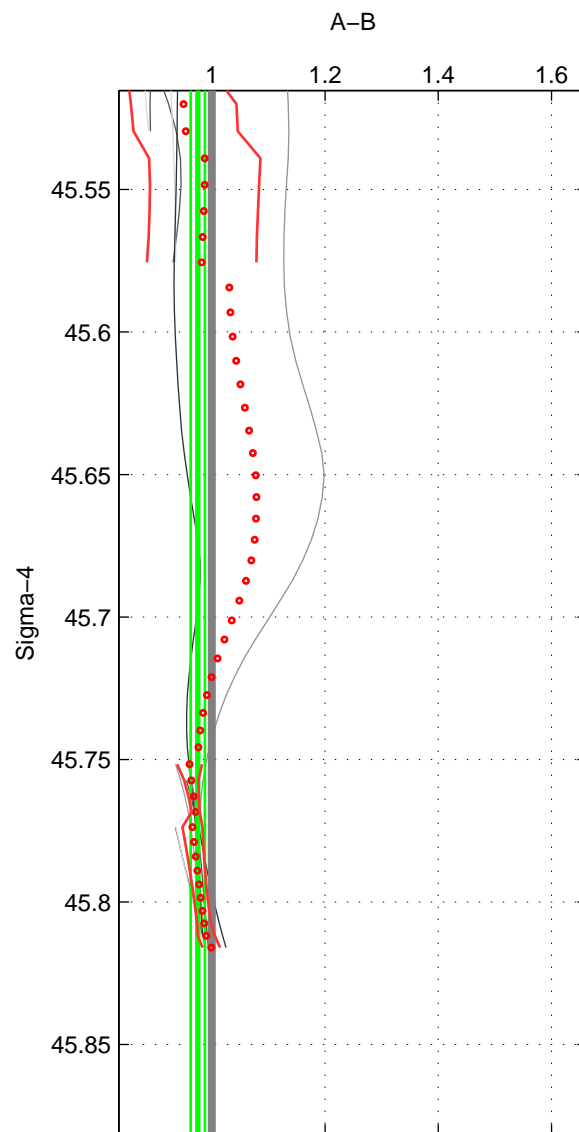

Cruise A (red). Date: Sep 2001 Cruisename: 556-49HG20010813
 Cruise B (blue). Date: Aug 1998 Cruisename: 567-49HO19980718

*** "Favourite" values are those of space 2.

	Offset	O.StDev	Ratio	R.Stdev	Rating
SIGMA:	-2.596	1.443	0.975	0.013	4
THETA:	-3.772	2.260	0.966	0.017	5
DEPTH:	1.928	5.299	1.055	0.099	3
FAV.:	-3.772	2.260	0.966	0.017	5

Profiles of A: 5
 Profiles of B: 6
 Diff profs : 9
 WMoffset (A-B): -2.5958
 WMoffset stdev: 1.4425
 WMratio (A/B): 0.97525
 WMratio stdev: 0.012658

Quality (1-5): 4

Profiles of A: 5
 Profiles of B: 6
 Diff profs : 9
 WMoffset (A-B): -3.7718
 WMoffset stdev: 2.2603
 WMratio (A/B): 0.96626
 WMratio stdev: 0.016624

Quality (1-5): 5

Profiles of A: 5
 Profiles of B: 6
 Diff profs : 9
 WMoffset (A-B): 1.9285
 WMoffset stdev: 5.2992
 WMratio (A/B): 1.0551
 WMratio stdev: 0.099471

Quality (1-5): 3

Please note that statistics are bad.