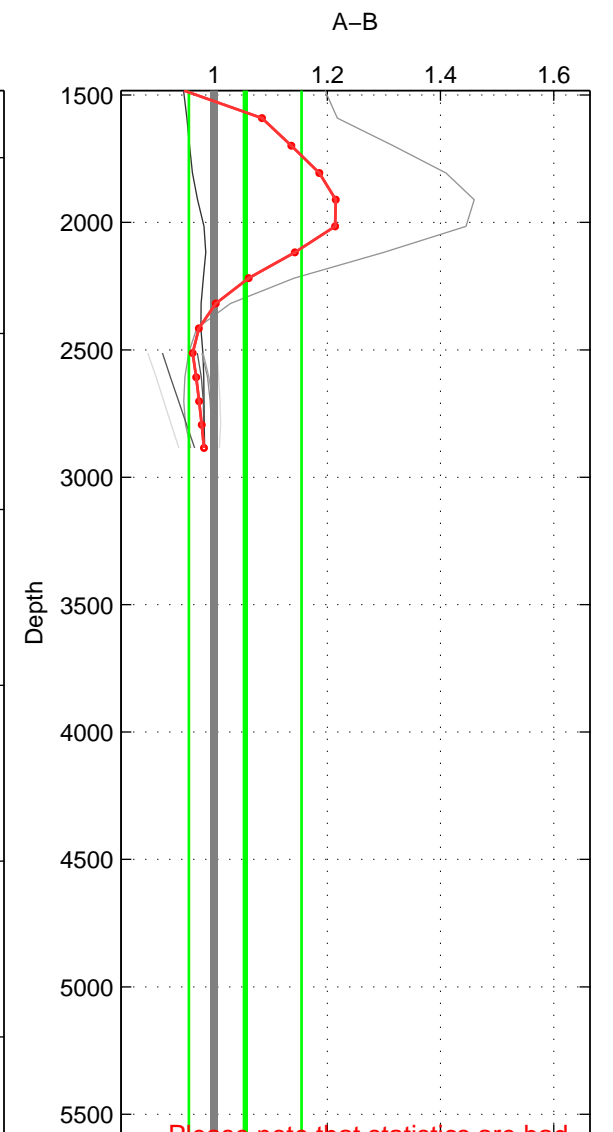

Cruise A (red). Date: Sep 2001 Cruisename: 556-49HG20010813
 Cruise B (blue). Date: Aug 1998 Cruisename: 567-49HO19980718

*** "Favourite" values are those of space 2.

	Offset	O.StDev	Ratio	R.Stdev	Rating
SIGMA:	-2.596	1.443	0.975	0.013	4
THETA:	-3.772	2.260	0.966	0.017	5
DEPTH:	1.928	5.299	1.055	0.099	3
FAV.:	-3.772	2.260	0.966	0.017	5

Profiles of A: 5
 Profiles of B: 6
 Diff profs : 9
 WMoffset (A-B): -2.5958
 WMoffset stdev: 1.4425
 WMratio (A/B): 0.97525
 WMratio stdev: 0.012658

Quality (1-5): 4

Profiles of A: 5
 Profiles of B: 6
 Diff profs : 9
 WMoffset (A-B): -3.7718
 WMoffset stdev: 2.2603
 WMratio (A/B): 0.96626
 WMratio stdev: 0.016624

Quality (1-5): 5

Profiles of A: 5
 Profiles of B: 6
 Diff profs : 9
 WMoffset (A-B): 1.9285
 WMoffset stdev: 5.2992
 WMratio (A/B): 1.0551
 WMratio stdev: 0.099471

Quality (1-5): 3

Please note that statistics are bad.