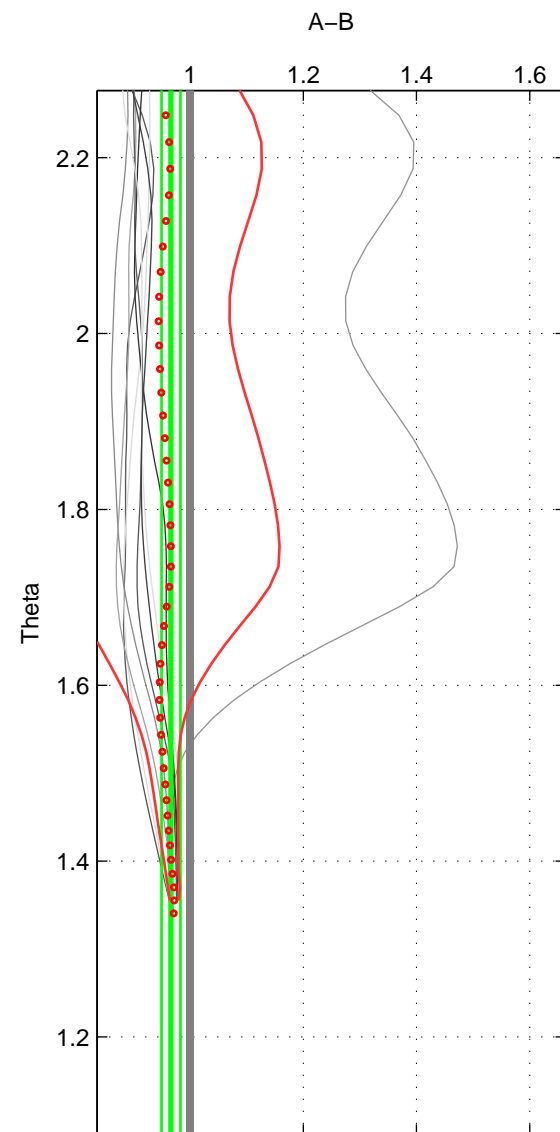

Cruise A (red). Date: Sep 2001 Cruisename: 556-49HG20010813
 Cruise B (blue). Date: Aug 1998 Cruisename: 567-49HO19980718

*** "Favourite" values are those of space 2.

	Offset	O.StDev	Ratio	R.Stdev	Rating
SIGMA:	-2.596	1.443	0.975	0.013	4
THETA:	-3.772	2.260	0.966	0.017	5
DEPTH:	1.928	5.299	1.055	0.099	3
FAV.:	-3.772	2.260	0.966	0.017	5

Profiles of A: 5
 Profiles of B: 6
 Diff profs : 9
 WMoffset (A-B): -2.5958
 WMoffset stdev: 1.4425
 WMratio (A/B): 0.97525
 WMratio stdev: 0.012658

Quality (1-5): 4

Profiles of A: 5
 Profiles of B: 6
 Diff profs : 9
 WMoffset (A-B): -3.7718
 WMoffset stdev: 2.2603
 WMratio (A/B): 0.96626
 WMratio stdev: 0.016624

Quality (1-5): 5

Profiles of A: 5
 Profiles of B: 6
 Diff profs : 9
 WMoffset (A-B): 1.9285
 WMoffset stdev: 5.2992
 WMratio (A/B): 1.0551
 WMratio stdev: 0.099471

Quality (1-5): 3

Please note that statistics are bad.