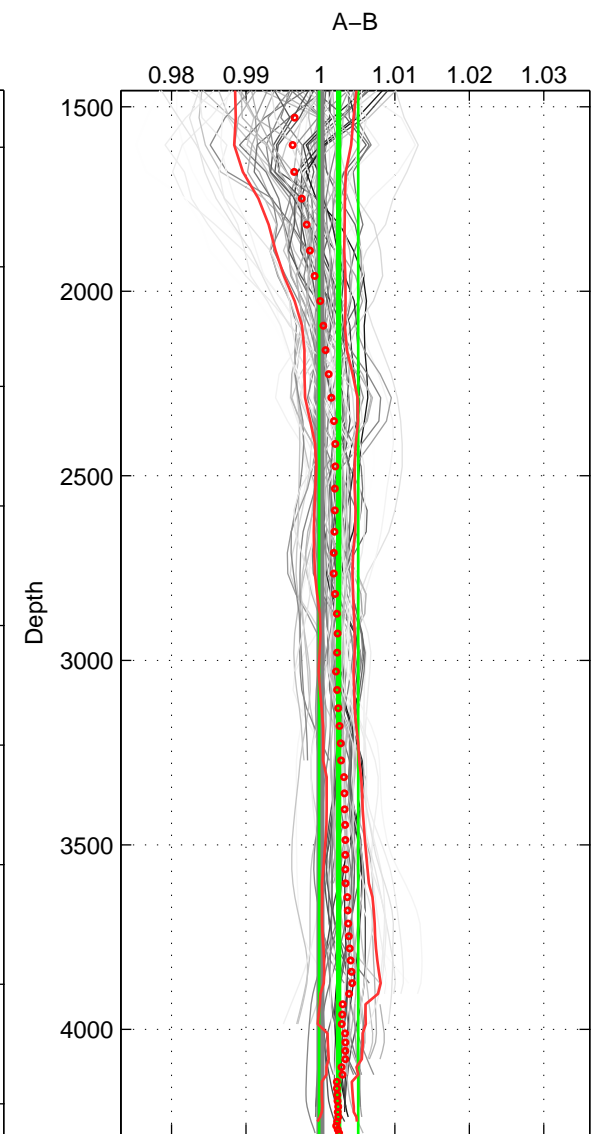

Cruise A (red). Date: Jan 2010 Cruisename: 477-318M20091121

Cruise B (blue). Date: Dec 2007 Cruisename: 614-49NZ20071122

\*\*\* "Favourite" values are means of spaces 1 2 3.

	Offset	O.StDev	Ratio	R.Stdev	Rating
SIGMA:	0.309	0.430	1.002	0.003	5
THETA:	0.362	0.410	1.002	0.003	5
DEPTH:	0.376	0.404	1.002	0.003	5
FAV.:	0.349	0.415	1.002	0.003	5

Profiles of A: 10  
 Profiles of B: 8  
 Diff profs : 66  
 WMoffset (A-B): 0.30859  
 WMoffset stdev: 0.42978  
 WMratio (A/B): 1.002  
 WMratio stdev: 0.0027838

Quality (1-5): 5

Profiles of A: 10  
 Profiles of B: 8  
 Diff profs : 66  
 WMoffset (A-B): 0.36186  
 WMoffset stdev: 0.41049  
 WMratio (A/B): 1.0024  
 WMratio stdev: 0.0026637

Quality (1-5): 5

Profiles of A: 10  
 Profiles of B: 8  
 Diff profs : 66  
 WMoffset (A-B): 0.37629  
 WMoffset stdev: 0.40428  
 WMratio (A/B): 1.0024  
 WMratio stdev: 0.0026238

Quality (1-5): 5