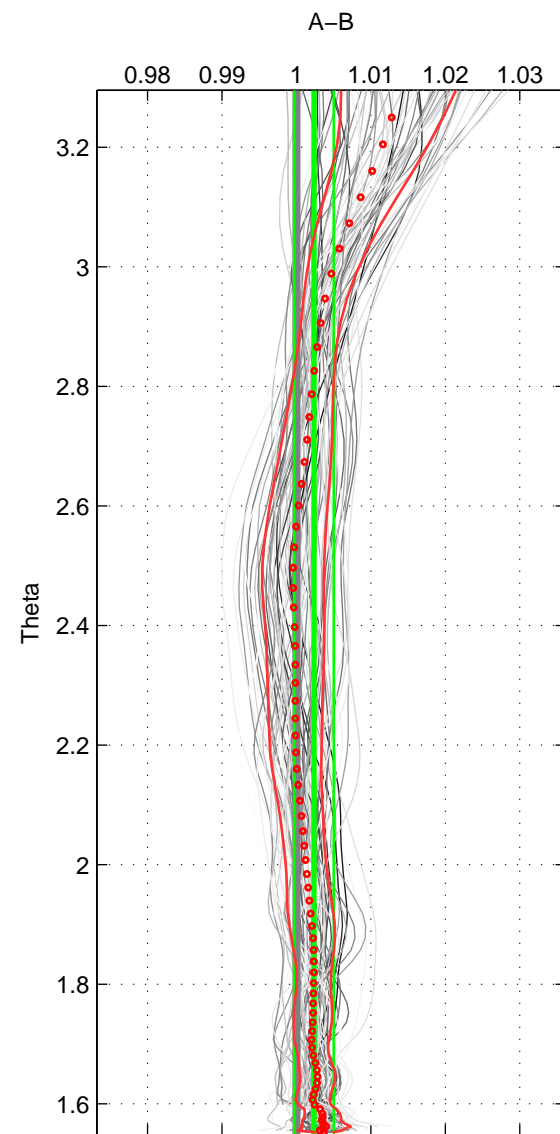

Cruise A (red). Date: Jan 2010 Cruisename: 477-318M20091121

Cruise B (blue). Date: Dec 2007 Cruisename: 614-49NZ20071122

\*\*\* "Favourite" values are means of spaces 1 2 3.

	Offset	O.StDev	Ratio	R.Stdev	Rating
SIGMA:	0.309	0.430	1.002	0.003	5
THETA:	0.362	0.410	1.002	0.003	5
DEPTH:	0.376	0.404	1.002	0.003	5
FAV.:	0.349	0.415	1.002	0.003	5

Profiles of A: 10  
 Profiles of B: 8  
 Diff profs : 66  
 WMoffset (A-B): 0.30859  
 WMoffset stdev: 0.42978  
 WMratio (A/B): 1.002  
 WMratio stdev: 0.0027838

Quality (1-5): 5

Profiles of A: 10  
 Profiles of B: 8  
 Diff profs : 66  
 WMoffset (A-B): 0.36186  
 WMoffset stdev: 0.41049  
 WMratio (A/B): 1.0024  
 WMratio stdev: 0.0026637

Quality (1-5): 5

Profiles of A: 10  
 Profiles of B: 8  
 Diff profs : 66  
 WMoffset (A-B): 0.37629  
 WMoffset stdev: 0.40428  
 WMratio (A/B): 1.0024  
 WMratio stdev: 0.0026238

Quality (1-5): 5