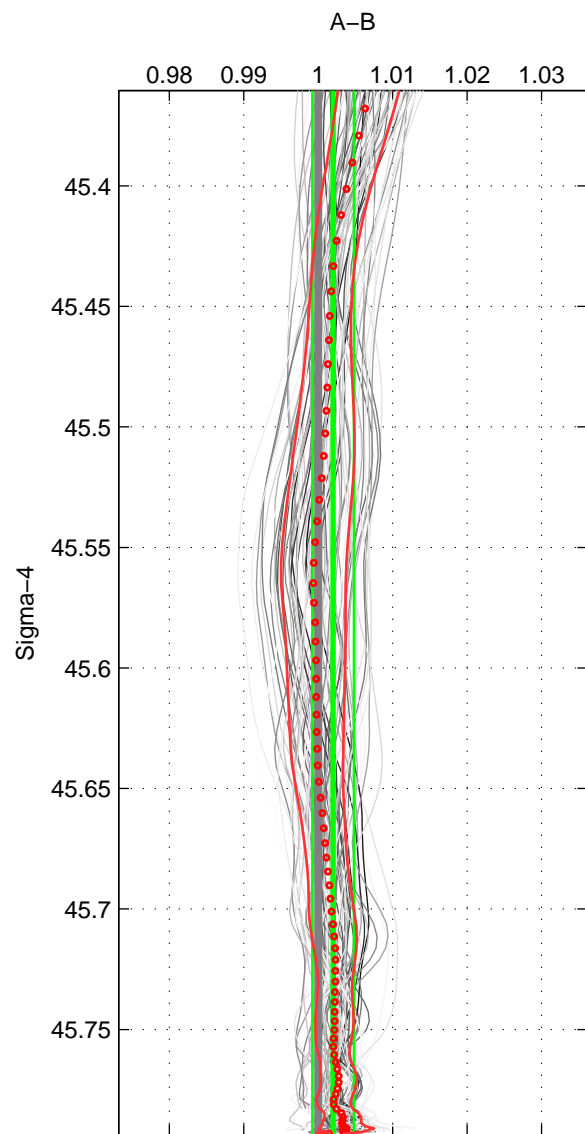

Cruise A (red). Date: Jan 2010 Cruisename: 477-318M20091121

Cruise B (blue). Date: Dec 2007 Cruisename: 614-49NZ20071122

\*\*\* "Favourite" values are means of spaces 1 2 3.

	Offset	O.StDev	Ratio	R.Stdev	Rating
SIGMA:	0.309	0.430	1.002	0.003	5
THETA:	0.362	0.410	1.002	0.003	5
DEPTH:	0.376	0.404	1.002	0.003	5
FAV.:	0.349	0.415	1.002	0.003	5

Profiles of A: 10  
 Profiles of B: 8  
 Diff profs : 66  
 WMoffset (A-B): 0.30859  
 WMoffset stdev: 0.42978  
 WMratio (A/B): 1.002  
 WMratio stdev: 0.0027838

Quality (1-5): 5

Profiles of A: 10  
 Profiles of B: 8  
 Diff profs : 66  
 WMoffset (A-B): 0.36186  
 WMoffset stdev: 0.41049  
 WMratio (A/B): 1.0024  
 WMratio stdev: 0.0026637

Quality (1-5): 5

Profiles of A: 10  
 Profiles of B: 8  
 Diff profs : 66  
 WMoffset (A-B): 0.37629  
 WMoffset stdev: 0.40428  
 WMratio (A/B): 1.0024  
 WMratio stdev: 0.0026238

Quality (1-5): 5