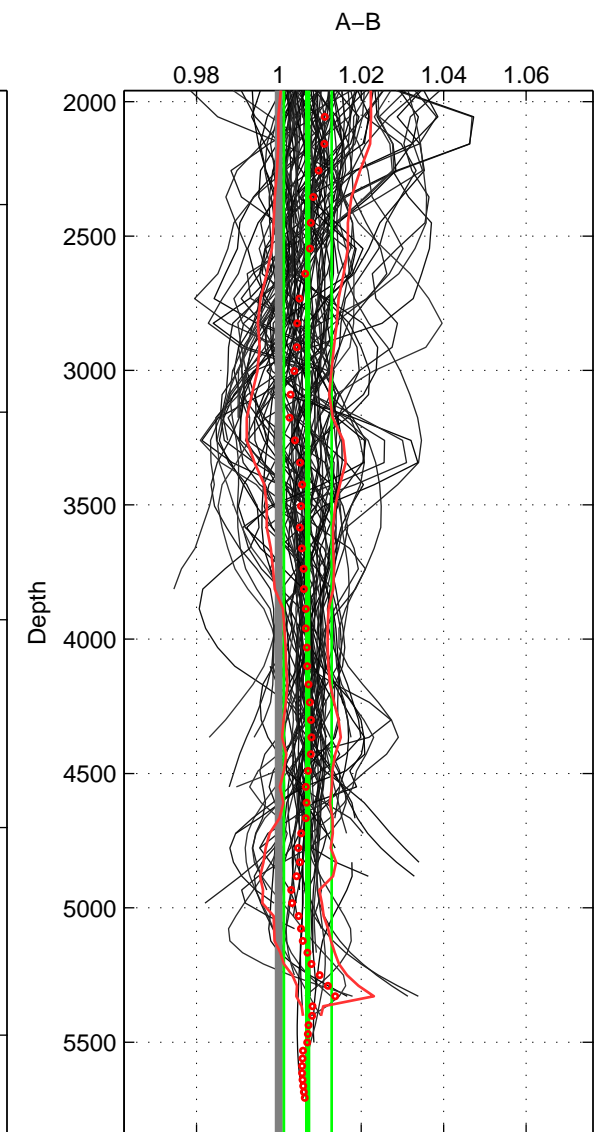

Cruise A (red). Date: Oct 2003 Cruisename: 233-316N20030922

Cruise B (blue). Date: May 2012 Cruisename: 246-33AT20120419

\*\*\* "Favourite" values are means of spaces 1 2 3.

	Offset	O.StDev	Ratio	R.Stdev	Rating
SIGMA:	1.469	1.600	1.006	0.006	5
THETA:	0.909	1.286	1.004	0.005	5
DEPTH:	1.794	1.490	1.007	0.006	5
FAV.:	1.390	1.459	1.006	0.006	5

Profiles of A: 57  
 Profiles of B: 59  
 Diff profs : 99  
 WMoffset (A-B): 1.4688  
 WMoffset stdev: 1.6003  
 WMratio (A/B): 1.0058  
 WMratio stdev: 0.0063078

Quality (1-5): 5

Profiles of A: 56  
 Profiles of B: 59  
 Diff profs : 98  
 WMoffset (A-B): 0.90867  
 WMoffset stdev: 1.286  
 WMratio (A/B): 1.0037  
 WMratio stdev: 0.0051636

Quality (1-5): 5

Profiles of A: 56  
 Profiles of B: 59  
 Diff profs : 98  
 WMoffset (A-B): 1.7939  
 WMoffset stdev: 1.4895  
 WMratio (A/B): 1.007  
 WMratio stdev: 0.0057739

Quality (1-5): 5