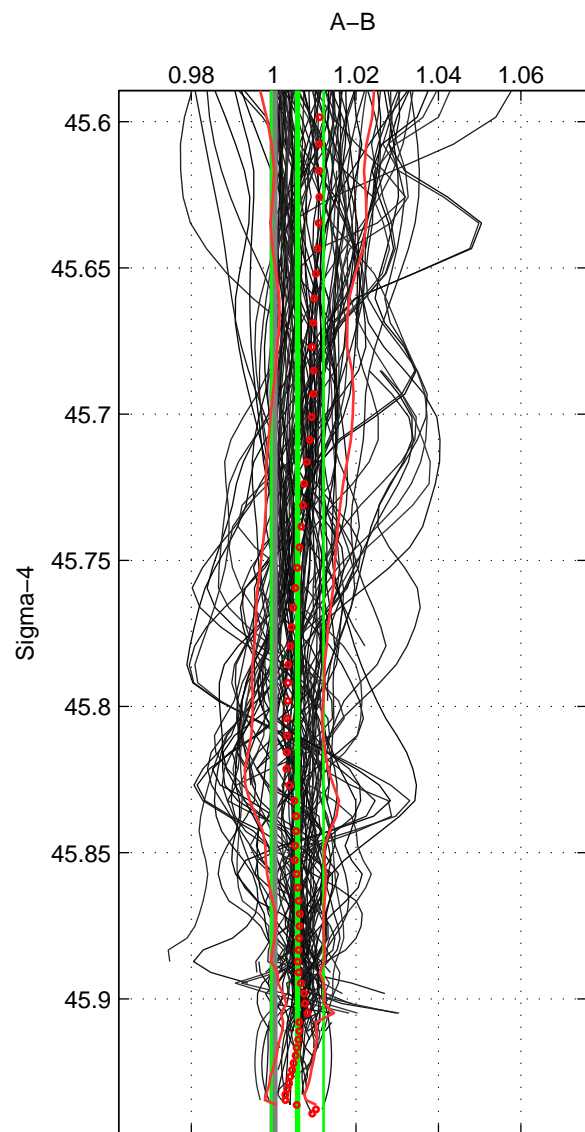

Cruise A (red). Date: Oct 2003 Cruisename: 233-316N20030922

Cruise B (blue). Date: May 2012 Cruisename: 246-33AT20120419

\*\*\* "Favourite" values are means of spaces 1 2 3.

	Offset	O.StDev	Ratio	R.Stdev	Rating
SIGMA:	1.469	1.600	1.006	0.006	5
THETA:	0.909	1.286	1.004	0.005	5
DEPTH:	1.794	1.490	1.007	0.006	5
FAV.:	1.390	1.459	1.006	0.006	5

Profiles of A: 57  
 Profiles of B: 59  
 Diff profs : 99  
 WMoffset (A-B): 1.4688  
 WMoffset stdev: 1.6003  
 WMratio (A/B): 1.0058  
 WMratio stdev: 0.0063078

Quality (1-5): 5

Profiles of A: 56  
 Profiles of B: 59  
 Diff profs : 98  
 WMoffset (A-B): 0.90867  
 WMoffset stdev: 1.286  
 WMratio (A/B): 1.0037  
 WMratio stdev: 0.0051636

Quality (1-5): 5

Profiles of A: 56  
 Profiles of B: 59  
 Diff profs : 98  
 WMoffset (A-B): 1.7939  
 WMoffset stdev: 1.4895  
 WMratio (A/B): 1.007  
 WMratio stdev: 0.0057739

Quality (1-5): 5