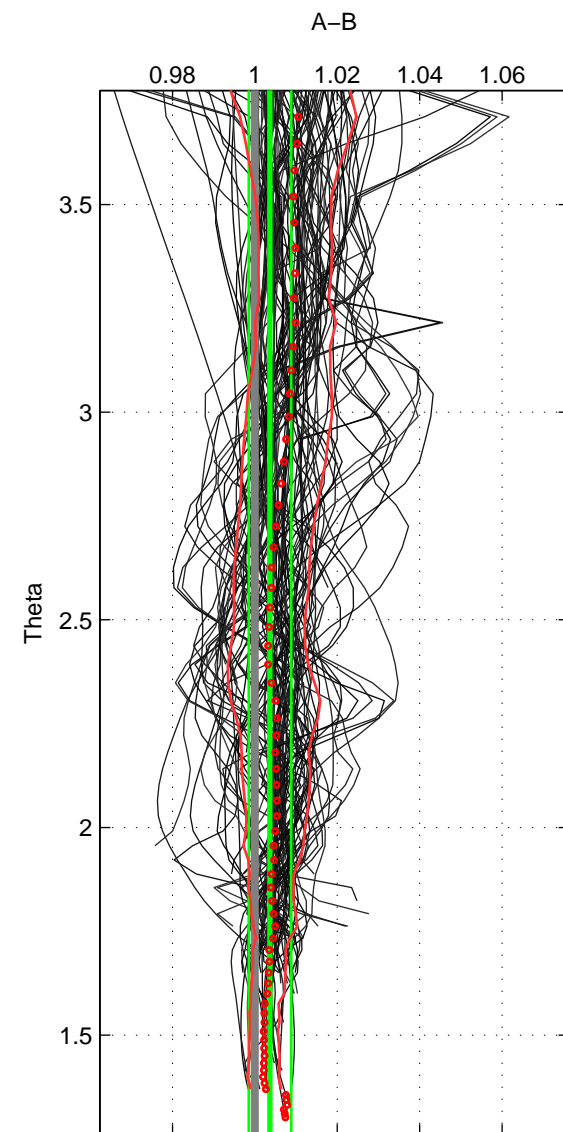

Cruise A (red). Date: Oct 2003 Cruisename: 233-316N20030922

Cruise B (blue). Date: May 2012 Cruisename: 246-33AT20120419

\*\*\* "Favourite" values are means of spaces 1 2 3.

	Offset	O.StDev	Ratio	R.Stdev	Rating
SIGMA:	1.469	1.600	1.006	0.006	5
THETA:	0.909	1.286	1.004	0.005	5
DEPTH:	1.794	1.490	1.007	0.006	5
FAV.:	1.390	1.459	1.006	0.006	5

Profiles of A: 57  
 Profiles of B: 59  
 Diff profs : 99  
 WMoffset (A-B): 1.4688  
 WMoffset stdev: 1.6003  
 WMratio (A/B): 1.0058  
 WMratio stdev: 0.0063078

Quality (1-5): 5

Profiles of A: 56  
 Profiles of B: 59  
 Diff profs : 98  
 WMoffset (A-B): 0.90867  
 WMoffset stdev: 1.286  
 WMratio (A/B): 1.0037  
 WMratio stdev: 0.0051636

Quality (1-5): 5

Profiles of A: 56  
 Profiles of B: 59  
 Diff profs : 98  
 WMoffset (A-B): 1.7939  
 WMoffset stdev: 1.4895  
 WMratio (A/B): 1.007  
 WMratio stdev: 0.0057739

Quality (1-5): 5