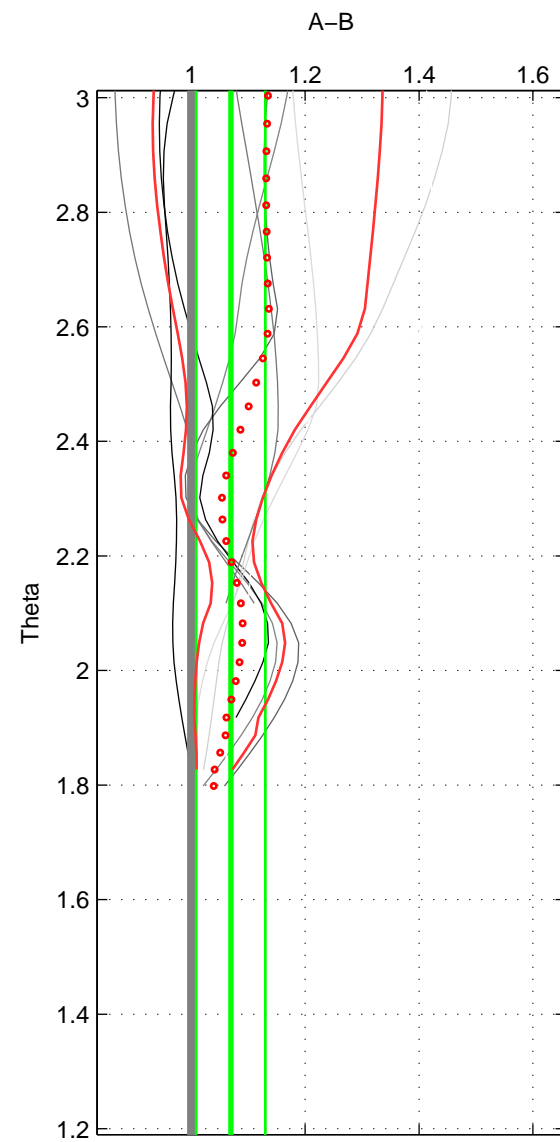

Cruise A (red). Date: Jul 2000 Cruisename: 690-49UP20000620
 Cruise B (blue). Date: Feb 2006 Cruisename: 710-49UP20060113

*** "Favourite" values are those of space 2.

	Offset	O.StDev	Ratio	R.Stdev	Rating
SIGMA:	-0.718	2.134	1.000	0.029	2
THETA:	4.112	4.109	1.070	0.061	5
DEPTH:	6.501	3.782	1.127	0.063	3
FAV. :	4.112	4.109	1.070	0.061	5

Please note that statistics are bad.
 Profiles of A: 3
 Profiles of B: 3
 Diff profs : 3
 WMoffset (A-B): -0.71845
 WMoffset stdev: 2.1343
 WMratio (A/B): 0.99983
 WMratio stdev: 0.02907

Quality (1-5): 2

Profiles of A: 3
 Profiles of B: 7
 Diff profs : 9
 WMoffset (A-B): 4.112
 WMoffset stdev: 4.1088
 WMratio (A/B): 1.0696
 WMratio stdev: 0.060631

Quality (1-5): 5

Please note that statistics are bad.
 Profiles of A: 3
 Profiles of B: 7
 Diff profs : 9
 WMoffset (A-B): 6.5006
 WMoffset stdev: 3.7818
 WMratio (A/B): 1.1267
 WMratio stdev: 0.063322