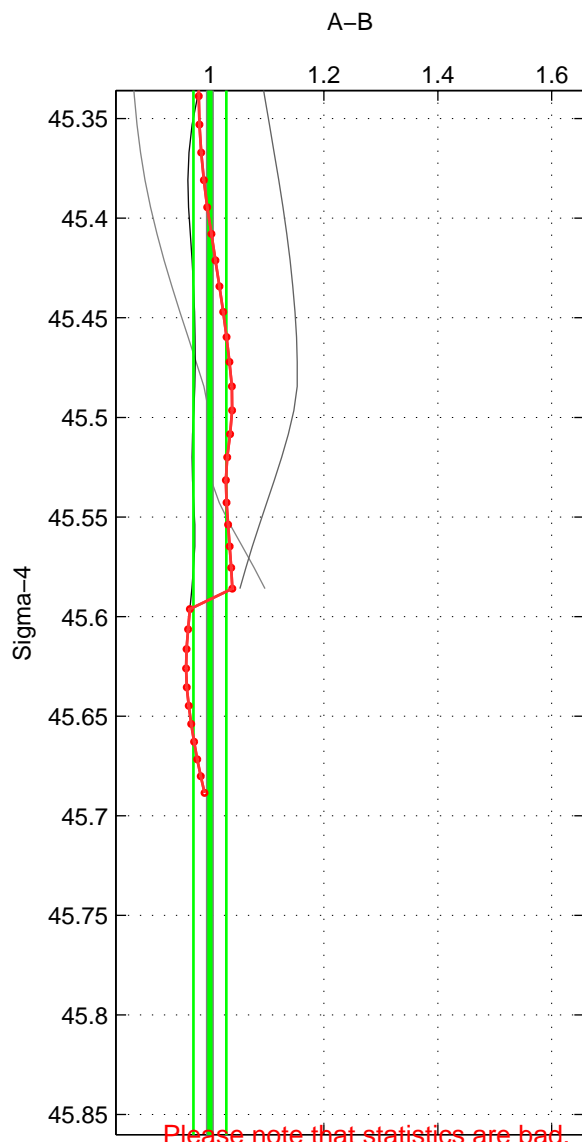

Cruise A (red). Date: Jul 2000 Cruisename: 690-49UP20000620
 Cruise B (blue). Date: Feb 2006 Cruisename: 710-49UP20060113

*** "Favourite" values are those of space 2.

	Offset	O.StDev	Ratio	R.Stdev	Rating
SIGMA:	-0.718	2.134	1.000	0.029	2
THETA:	4.112	4.109	1.070	0.061	5
DEPTH:	6.501	3.782	1.127	0.063	3
FAV. :	4.112	4.109	1.070	0.061	5

Please note that statistics are bad.
 Profiles of A: 3
 Profiles of B: 3
 Diff profs : 3
 WMoffset (A-B): -0.71845
 WMoffset stdev: 2.1343
 WMratio (A/B): 0.99983
 WMratio stdev: 0.02907

Quality (1-5): 2

Profiles of A: 3
 Profiles of B: 7
 Diff profs : 9
 WMoffset (A-B): 4.112
 WMoffset stdev: 4.1088
 WMratio (A/B): 1.0696
 WMratio stdev: 0.060631

Quality (1-5): 5

Please note that statistics are bad.
 Profiles of A: 3
 Profiles of B: 7
 Diff profs : 9
 WMoffset (A-B): 6.5006
 WMoffset stdev: 3.7818
 WMratio (A/B): 1.1267
 WMratio stdev: 0.063322