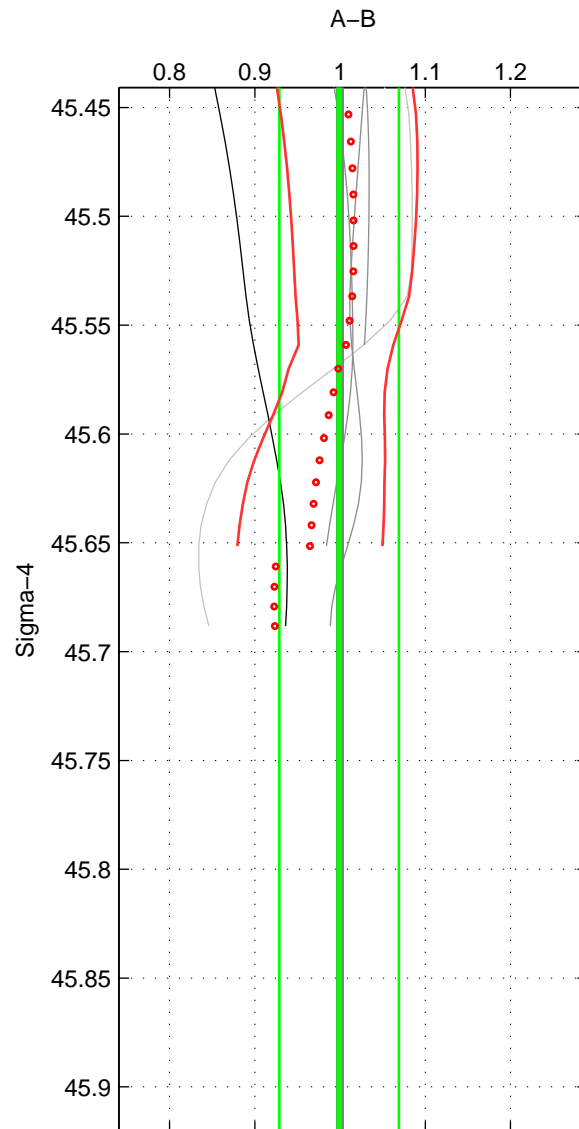

Cruise A (red). Date: Oct 2000 Cruisename: 555-49HG20000912  
 Cruise B (blue). Date: Feb 2006 Cruisename: 710-49UP20060113

\*\*\* "Favourite" values are those of space 2.

	Offset	O.StDev	Ratio	R.Stdev	Rating
SIGMA:	-0.525	5.171	0.999	0.070	4
THETA:	-1.885	5.402	0.978	0.075	5
DEPTH:	0.360	0.238	1.013	0.003	3
FAV. :	-1.885	5.402	0.978	0.075	5

Profiles of A: 9  
 Profiles of B: 5  
 Diff profs : 6  
 WMoffset (A-B): -0.52462  
 WMoffset stdev: 5.1714  
 WMratio (A/B): 0.99883  
 WMratio stdev: 0.070186

Quality (1-5): 4

Profiles of A: 9  
 Profiles of B: 9  
 Diff profs : 11  
 WMoffset (A-B): -1.8851  
 WMoffset stdev: 5.4021  
 WMratio (A/B): 0.97819  
 WMratio stdev: 0.074706

Quality (1-5): 5

Profiles of A: 9  
 Profiles of B: 9  
 Diff profs : 11  
 WMoffset (A-B): 0.36041  
 WMoffset stdev: 0.23751  
 WMratio (A/B): 1.0133  
 WMratio stdev: 0.0029534

Quality (1-5): 3

Please note that statistics are bad.