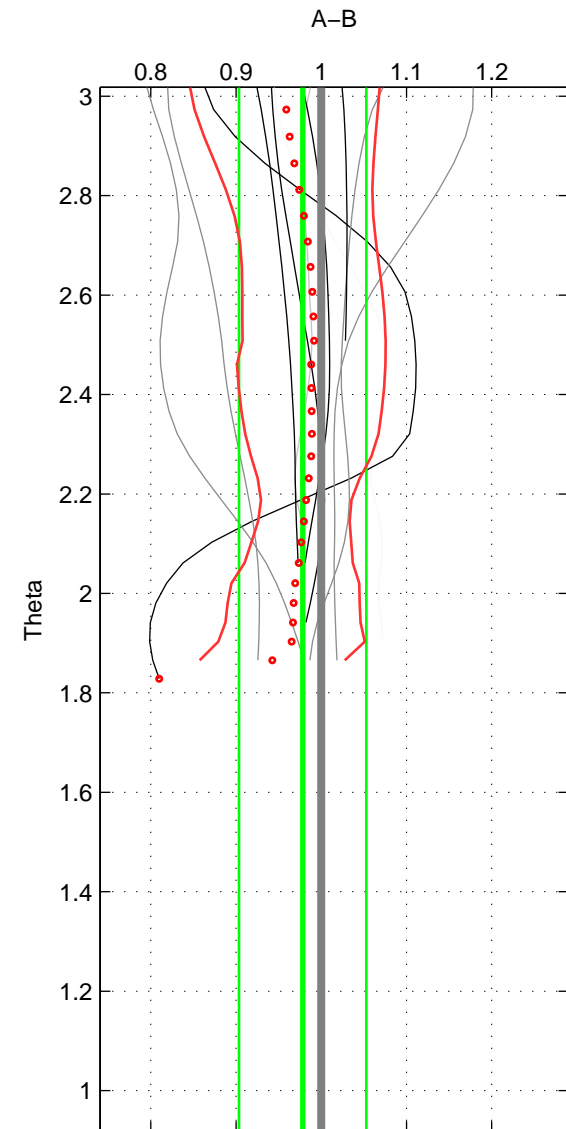

Cruise A (red). Date: Oct 2000 Cruisename: 555-49HG20000912  
 Cruise B (blue). Date: Feb 2006 Cruisename: 710-49UP20060113

\*\*\* "Favourite" values are those of space 2.

	Offset	O.StDev	Ratio	R.Stdev	Rating
SIGMA:	-0.525	5.171	0.999	0.070	4
THETA:	-1.885	5.402	0.978	0.075	5
DEPTH:	0.360	0.238	1.013	0.003	3
FAV. :	-1.885	5.402	0.978	0.075	5

Profiles of A: 9  
 Profiles of B: 5  
 Diff profs : 6  
 WMoffset (A-B): -0.52462  
 WMoffset stdev: 5.1714  
 WMratio (A/B): 0.99883  
 WMratio stdev: 0.070186

Quality (1-5): 4

Profiles of A: 9  
 Profiles of B: 9  
 Diff profs : 11  
 WMoffset (A-B): -1.8851  
 WMoffset stdev: 5.4021  
 WMratio (A/B): 0.97819  
 WMratio stdev: 0.074706

Quality (1-5): 5

Profiles of A: 9  
 Profiles of B: 9  
 Diff profs : 11  
 WMoffset (A-B): 0.36041  
 WMoffset stdev: 0.23751  
 WMratio (A/B): 1.0133  
 WMratio stdev: 0.0029534

Quality (1-5): 3

Please note that statistics are bad.