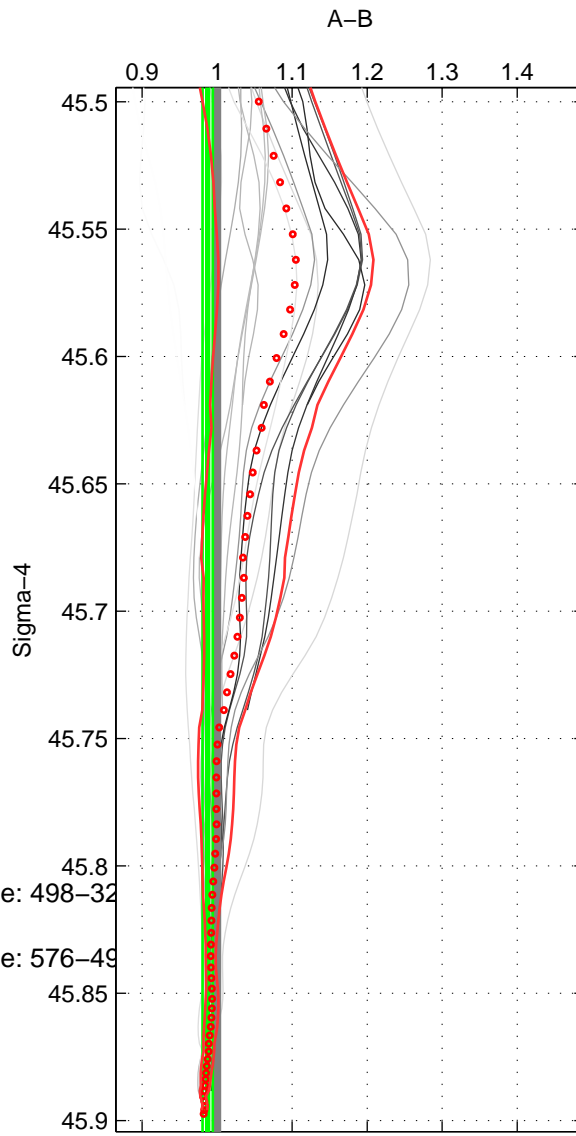

Cruise A (red). Date: Aug 1993 Cruisename: 498-32
 Cruise B (blue). Date: Jan 1994 Cruisename: 576-49

*** "Favourite" values are means of spaces 1 2 3.

	Offset	O.StDev	Ratio	R.Stdev	Rating
SIGMA:	-1.612	1.155	0.987	0.007	5
THETA:	-2.655	0.615	0.982	0.003	5
DEPTH:	-4.073	0.665	0.974	0.004	5
FAV. :	-2.780	0.812	0.981	0.005	5

Profiles of A: 9
 Profiles of B: 3
 Diff profs : 18
 WMoffset (A-B): -1.6115
 WMoffset stdev: 1.1545
 WMratio (A/B): 0.98741
 WMratio stdev: 0.0067796

Quality (1-5): 5

Profiles of A: 9
 Profiles of B: 3
 Diff profs : 18
 WMoffset (A-B): -2.6552
 WMoffset stdev: 0.61541
 WMratio (A/B): 0.98206
 WMratio stdev: 0.0034552

Quality (1-5): 5

Profiles of A: 9
 Profiles of B: 3
 Diff profs : 18
 WMoffset (A-B): -4.0732
 WMoffset stdev: 0.66475
 WMratio (A/B): 0.97427
 WMratio stdev: 0.0039305

Quality (1-5): 5