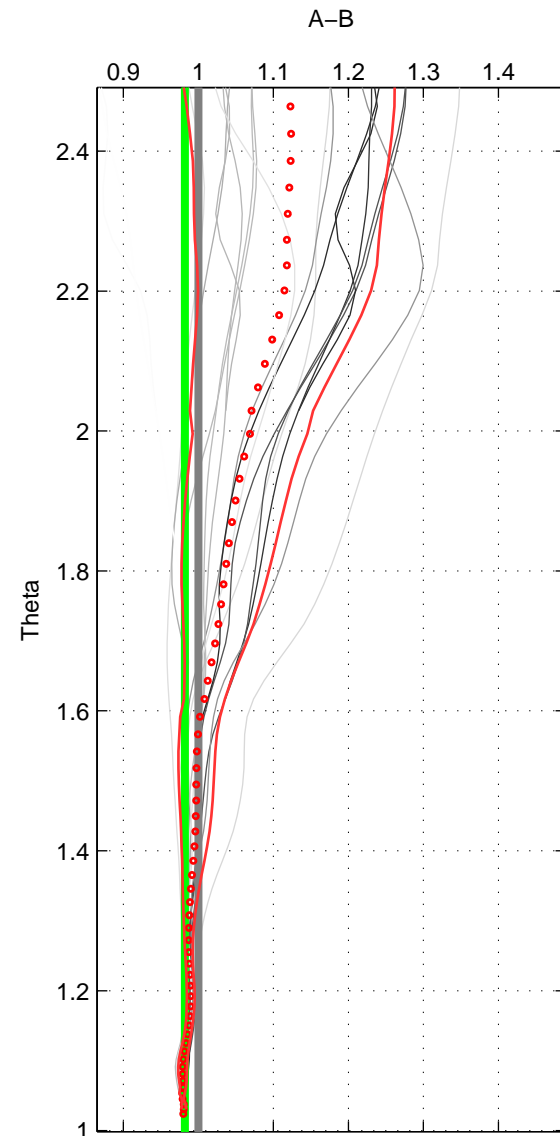

Cruise A (red). Date: Aug 1993 Cruisename: 498-32
 Cruise B (blue). Date: Jan 1994 Cruisename: 576-49

*** "Favourite" values are means of spaces 1 2 3.

	Offset	O.StDev	Ratio	R.Stdev	Rating
SIGMA:	-1.612	1.155	0.987	0.007	5
THETA:	-2.655	0.615	0.982	0.003	5
DEPTH:	-4.073	0.665	0.974	0.004	5
FAV. :	-2.780	0.812	0.981	0.005	5

Profiles of A: 9
 Profiles of B: 3
 Diff profs : 18
 WMoffset (A-B): -1.6115
 WMoffset stdev: 1.1545
 WMratio (A/B): 0.98741
 WMratio stdev: 0.0067796

Quality (1-5): 5

Profiles of A: 9
 Profiles of B: 3
 Diff profs : 18
 WMoffset (A-B): -2.6552
 WMoffset stdev: 0.61541
 WMratio (A/B): 0.98206
 WMratio stdev: 0.0034552

Quality (1-5): 5

Profiles of A: 9
 Profiles of B: 3
 Diff profs : 18
 WMoffset (A-B): -4.0732
 WMoffset stdev: 0.66475
 WMratio (A/B): 0.97427
 WMratio stdev: 0.0039305

Quality (1-5): 5