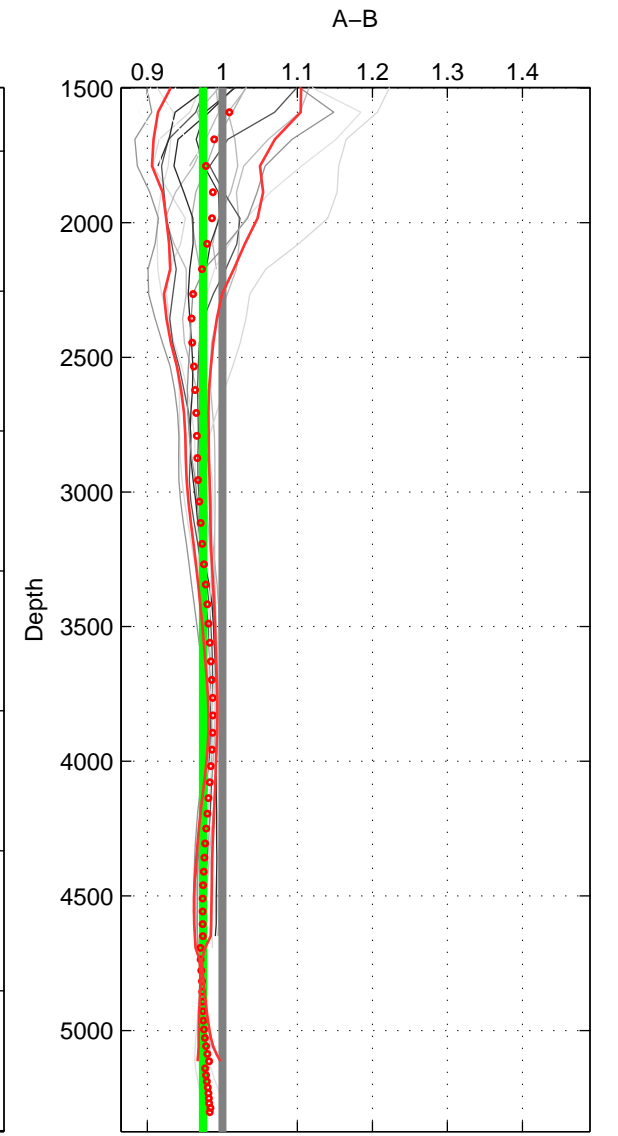

Cruise A (red). Date: Aug 1993 Cruisename: 498-32
 Cruise B (blue). Date: Jan 1994 Cruisename: 576-49

*** "Favourite" values are means of spaces 1 2 3.

	Offset	O.StDev	Ratio	R.Stdev	Rating
SIGMA:	-1.612	1.155	0.987	0.007	5
THETA:	-2.655	0.615	0.982	0.003	5
DEPTH:	-4.073	0.665	0.974	0.004	5
FAV. :	-2.780	0.812	0.981	0.005	5

Profiles of A: 9
 Profiles of B: 3
 Diff profs : 18
 WMoffset (A-B): -1.6115
 WMoffset stdev: 1.1545
 WMratio (A/B): 0.98741
 WMratio stdev: 0.0067796

Quality (1-5): 5

Profiles of A: 9
 Profiles of B: 3
 Diff profs : 18
 WMoffset (A-B): -2.6552
 WMoffset stdev: 0.61541
 WMratio (A/B): 0.98206
 WMratio stdev: 0.0034552

Quality (1-5): 5

Profiles of A: 9
 Profiles of B: 3
 Diff profs : 18
 WMoffset (A-B): -4.0732
 WMoffset stdev: 0.66475
 WMratio (A/B): 0.97427
 WMratio stdev: 0.0039305

Quality (1-5): 5