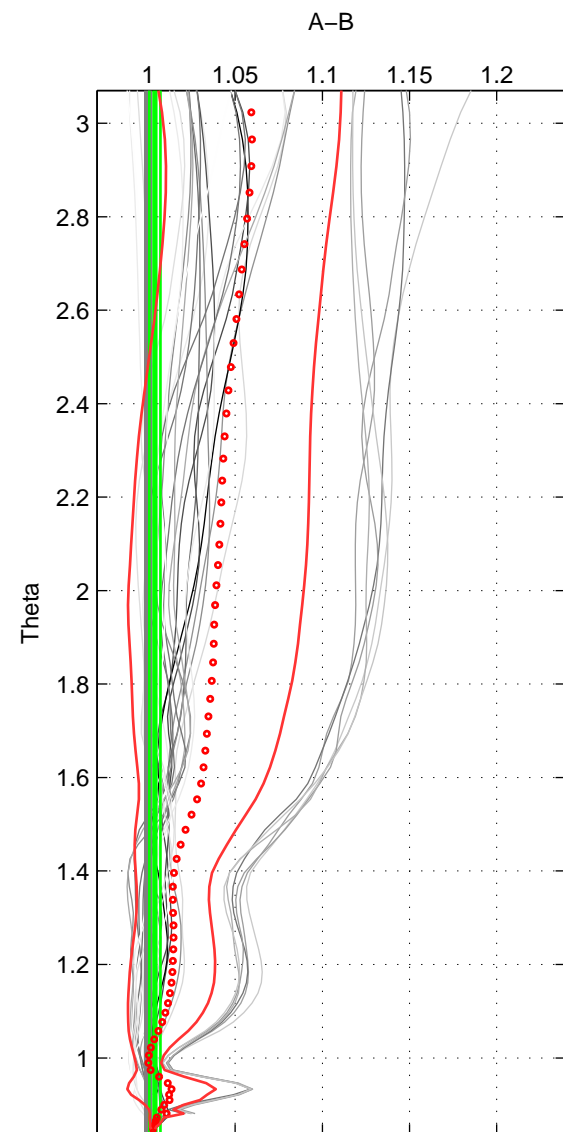

Cruise A (red). Date: Mar 1989 Cruisename: 507-32MW1
 Cruise B (blue). Date: Oct 2007 Cruisename: 613-49N220

*** "Favourite" values are means of spaces 1 2 3.

	Offset	O.StDev	Ratio	R.Stdev	Rating
SIGMA:	1.104	0.978	1.007	0.007	5
THETA:	0.805	0.683	1.004	0.003	5
DEPTH:	3.454	1.365	1.020	0.008	5
FAV.:	1.788	1.009	1.010	0.006	5

Profiles of A: 5
 Profiles of B: 7
 Diff profs : 27
 WMoffset (A-B): 1.1042
 WMoffset stdev: 0.97837
 WMratio (A/B): 1.0071
 WMratio stdev: 0.0068085

Quality (1-5): 5

Profiles of A: 5
 Profiles of B: 7
 Diff profs : 27
 WMoffset (A-B): 0.80497
 WMoffset stdev: 0.68304
 WMratio (A/B): 1.0039
 WMratio stdev: 0.003154

Quality (1-5): 5

Profiles of A: 5
 Profiles of B: 7
 Diff profs : 27
 WMoffset (A-B): 3.4544
 WMoffset stdev: 1.3647
 WMratio (A/B): 1.0199
 WMratio stdev: 0.007881

Quality (1-5): 5