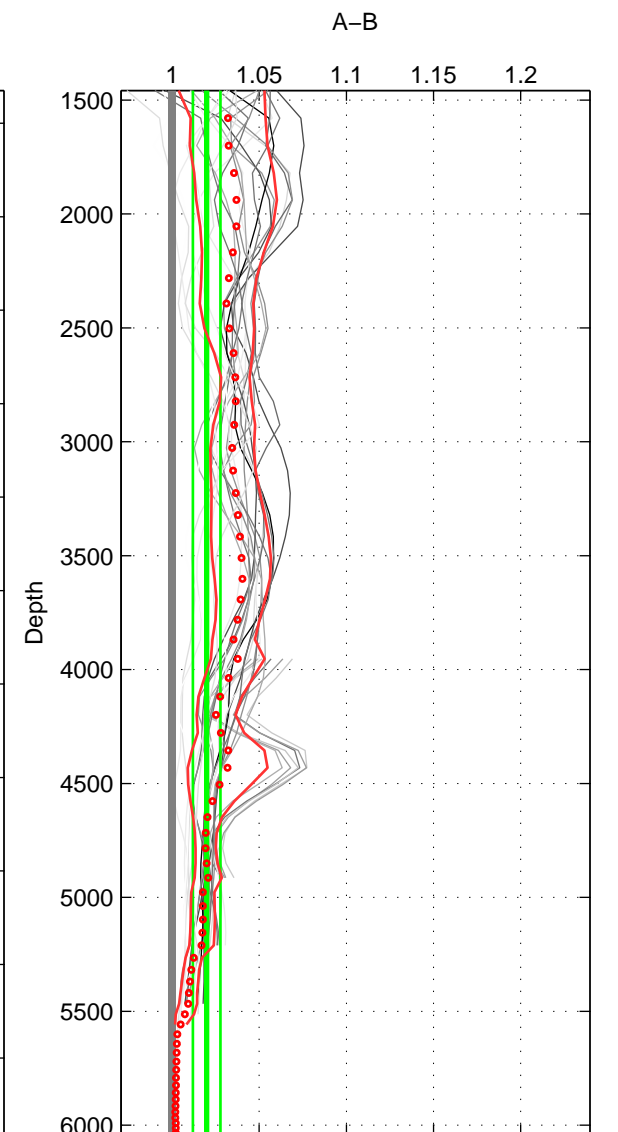

Cruise A (red). Date: Mar 1989 Cruisename: 507-32MW1
 Cruise B (blue). Date: Oct 2007 Cruisename: 613-49N220

*** "Favourite" values are means of spaces 1 2 3.

	Offset	O.StDev	Ratio	R.Stdev	Rating
SIGMA:	1.104	0.978	1.007	0.007	5
THETA:	0.805	0.683	1.004	0.003	5
DEPTH:	3.454	1.365	1.020	0.008	5
FAV.:	1.788	1.009	1.010	0.006	5

Profiles of A: 5
 Profiles of B: 7
 Diff profs : 27
 WMoffset (A-B): 1.1042
 WMoffset stdev: 0.97837
 WMratio (A/B): 1.0071
 WMratio stdev: 0.0068085

Quality (1-5): 5

Profiles of A: 5
 Profiles of B: 7
 Diff profs : 27
 WMoffset (A-B): 0.80497
 WMoffset stdev: 0.68304
 WMratio (A/B): 1.0039
 WMratio stdev: 0.003154

Quality (1-5): 5

Profiles of A: 5
 Profiles of B: 7
 Diff profs : 27
 WMoffset (A-B): 3.4544
 WMoffset stdev: 1.3647
 WMratio (A/B): 1.0199
 WMratio stdev: 0.007881

Quality (1-5): 5