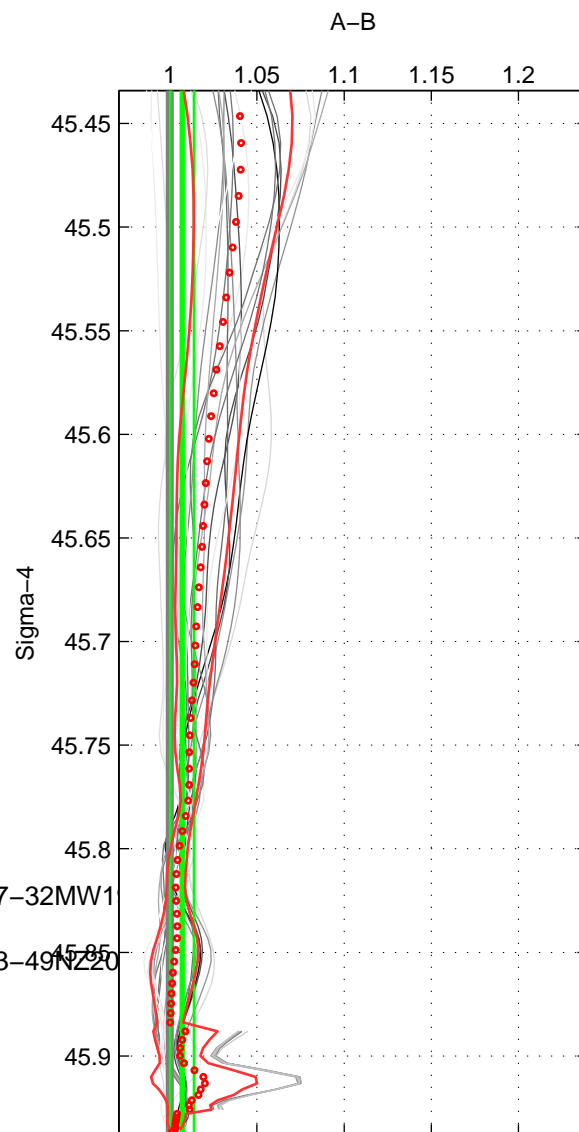

Cruise A (red). Date: Mar 1989 Cruisename: 507-32MW1
 Cruise B (blue). Date: Oct 2007 Cruisename: 613-49N220

*** "Favourite" values are means of spaces 1 2 3.

	Offset	O.StDev	Ratio	R.Stdev	Rating
SIGMA:	1.104	0.978	1.007	0.007	5
THETA:	0.805	0.683	1.004	0.003	5
DEPTH:	3.454	1.365	1.020	0.008	5
FAV.:	1.788	1.009	1.010	0.006	5

Profiles of A: 5
 Profiles of B: 7
 Diff profs : 27
 WMoffset (A-B): 1.1042
 WMoffset stdev: 0.97837
 WMratio (A/B): 1.0071
 WMratio stdev: 0.0068085

Quality (1-5): 5

Profiles of A: 5
 Profiles of B: 7
 Diff profs : 27
 WMoffset (A-B): 0.80497
 WMoffset stdev: 0.68304
 WMratio (A/B): 1.0039
 WMratio stdev: 0.003154

Quality (1-5): 5

Profiles of A: 5
 Profiles of B: 7
 Diff profs : 27
 WMoffset (A-B): 3.4544
 WMoffset stdev: 1.3647
 WMratio (A/B): 1.0199
 WMratio stdev: 0.007881

Quality (1-5): 5