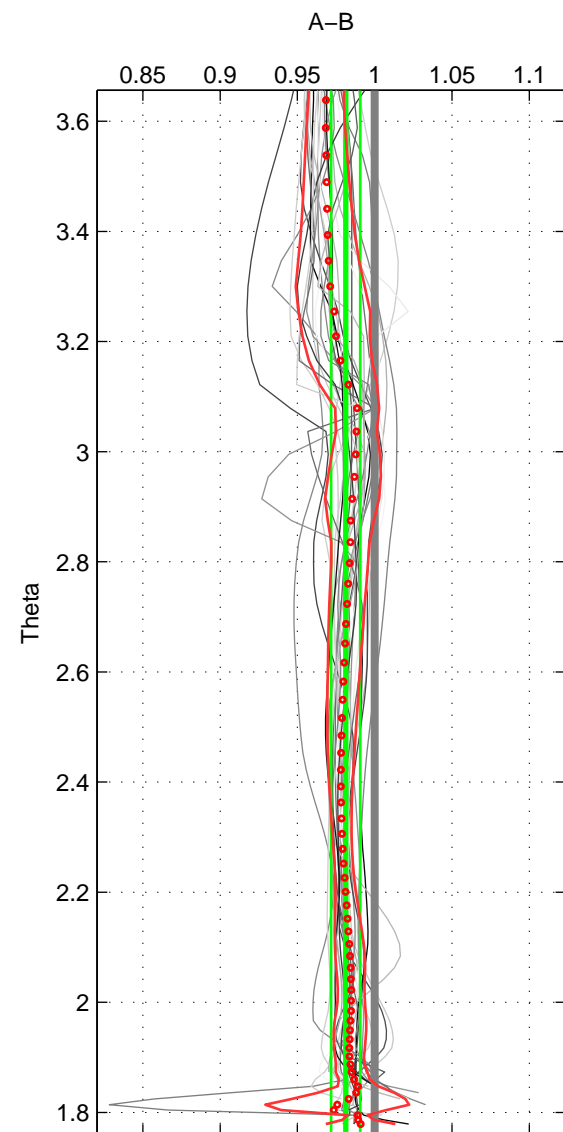

Cruise A (red). Date: Mar 2004 Cruisename: 168-06MT20040311

Cruise B (blue). Date: Oct 1994 Cruisename: 184-18HU19941012

\*\*\* "Favourite" values are means of spaces 1 2 3.

	Offset	O.StDev	Ratio	R.Stdev	Rating
SIGMA:	-5.306	2.522	0.981	0.009	5
THETA:	-5.206	2.646	0.981	0.009	5
DEPTH:	-4.814	2.695	0.983	0.010	5
FAV.:	-5.109	2.621	0.982	0.009	5

Profiles of A: 3  
 Profiles of B: 23  
 Diff profs : 27  
 WMoffset (A-B): -5.3064  
 WMoffset stdev: 2.5216  
 WMratio (A/B): 0.98093  
 WMratio stdev: 0.0088863

Quality (1-5): 5

Profiles of A: 3  
 Profiles of B: 23  
 Diff profs : 27  
 WMoffset (A-B): -5.2059  
 WMoffset stdev: 2.6458  
 WMratio (A/B): 0.98125  
 WMratio stdev: 0.0093907

Quality (1-5): 5

Profiles of A: 3  
 Profiles of B: 23  
 Diff profs : 27  
 WMoffset (A-B): -4.8139  
 WMoffset stdev: 2.6949  
 WMratio (A/B): 0.98267  
 WMratio stdev: 0.0095761

Quality (1-5): 5