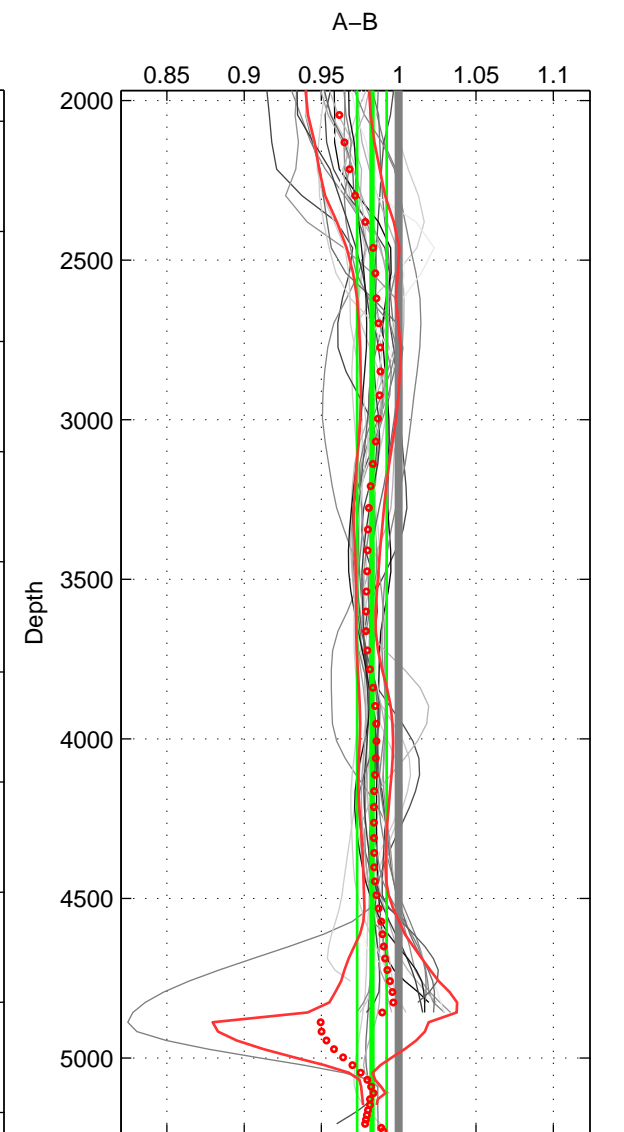

Cruise A (red). Date: Mar 2004 Cruisename: 168-06MT20040311

Cruise B (blue). Date: Oct 1994 Cruisename: 184-18HU19941012

\*\*\* "Favourite" values are means of spaces 1 2 3.

	Offset	O.StDev	Ratio	R.Stdev	Rating
SIGMA:	-5.306	2.522	0.981	0.009	5
THETA:	-5.206	2.646	0.981	0.009	5
DEPTH:	-4.814	2.695	0.983	0.010	5
FAV.:	-5.109	2.621	0.982	0.009	5

Profiles of A: 3  
 Profiles of B: 23  
 Diff profs : 27  
 WMoffset (A-B): -5.3064  
 WMoffset stdev: 2.5216  
 WMratio (A/B): 0.98093  
 WMratio stdev: 0.0088863

Quality (1-5): 5

Profiles of A: 3  
 Profiles of B: 23  
 Diff profs : 27  
 WMoffset (A-B): -5.2059  
 WMoffset stdev: 2.6458  
 WMratio (A/B): 0.98125  
 WMratio stdev: 0.0093907

Quality (1-5): 5

Profiles of A: 3  
 Profiles of B: 23  
 Diff profs : 27  
 WMoffset (A-B): -4.8139  
 WMoffset stdev: 2.6949  
 WMratio (A/B): 0.98267  
 WMratio stdev: 0.0095761

Quality (1-5): 5