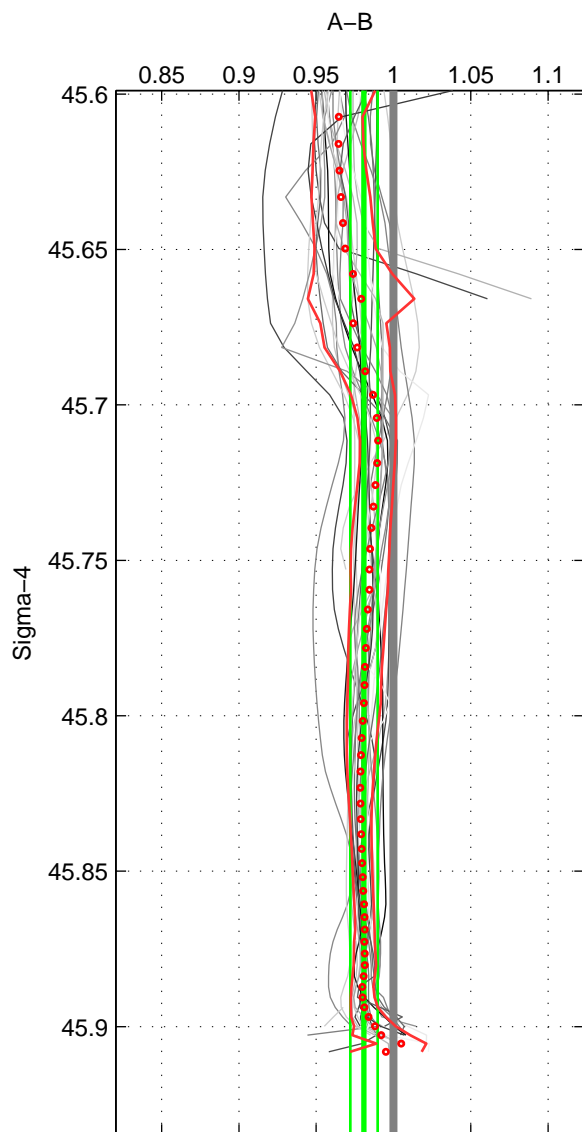

Cruise A (red). Date: Mar 2004 Cruisename: 168-06MT20040311

Cruise B (blue). Date: Oct 1994 Cruisename: 184-18HU19941012

\*\*\* "Favourite" values are means of spaces 1 2 3.

	Offset	O.StDev	Ratio	R.Stdev	Rating
SIGMA:	-5.306	2.522	0.981	0.009	5
THETA:	-5.206	2.646	0.981	0.009	5
DEPTH:	-4.814	2.695	0.983	0.010	5
FAV.:	-5.109	2.621	0.982	0.009	5

Profiles of A: 3  
 Profiles of B: 23  
 Diff profs : 27  
 WMoffset (A-B): -5.3064  
 WMoffset stdev: 2.5216  
 WMratio (A/B): 0.98093  
 WMratio stdev: 0.0088863

Quality (1-5): 5

Profiles of A: 3  
 Profiles of B: 23  
 Diff profs : 27  
 WMoffset (A-B): -5.2059  
 WMoffset stdev: 2.6458  
 WMratio (A/B): 0.98125  
 WMratio stdev: 0.0093907

Quality (1-5): 5

Profiles of A: 3  
 Profiles of B: 23  
 Diff profs : 27  
 WMoffset (A-B): -4.8139  
 WMoffset stdev: 2.6949  
 WMratio (A/B): 0.98267  
 WMratio stdev: 0.0095761

Quality (1-5): 5