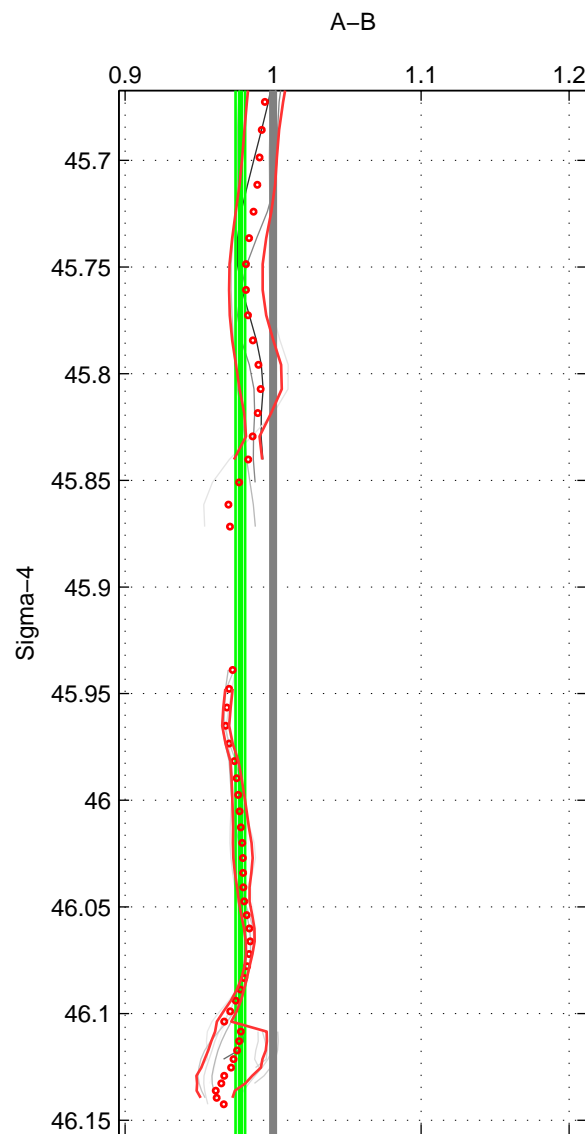

Cruise A (red). Date: Oct 1991 Cruisename: 330-09AR19910925
 Cruise B (blue). Date: Jan 2008 Cruisename: 338-09AR20071216

*** "Favourite" values are means of spaces 1 2 3.

	Offset	O.StDev	Ratio	R.Stdev	Rating
SIGMA:	-4.765	0.733	0.978	0.003	3
THETA:	-4.143	0.883	0.981	0.004	3
DEPTH:	-3.718	5.306	0.982	0.023	3
FAV.:	-4.209	2.307	0.980	0.010	3

Profiles of A: 8
 Profiles of B: 8
 Diff profs: 14
 WMoffset (A-B): -4.7647
 WMoffset stdev: 0.73265
 WMratio (A/B): 0.97792
 WMratio stdev: 0.0032367

Quality (1-5): 3

Profiles of A: 8
 Profiles of B: 8
 Diff profs: 14
 WMoffset (A-B): -4.1434
 WMoffset stdev: 0.88286
 WMratio (A/B): 0.98106
 WMratio stdev: 0.0039222

Quality (1-5): 3

Profiles of A: 8
 Profiles of B: 8
 Diff profs: 14
 WMoffset (A-B): -3.7184
 WMoffset stdev: 5.3065
 WMratio (A/B): 0.98249
 WMratio stdev: 0.023449

Quality (1-5): 3