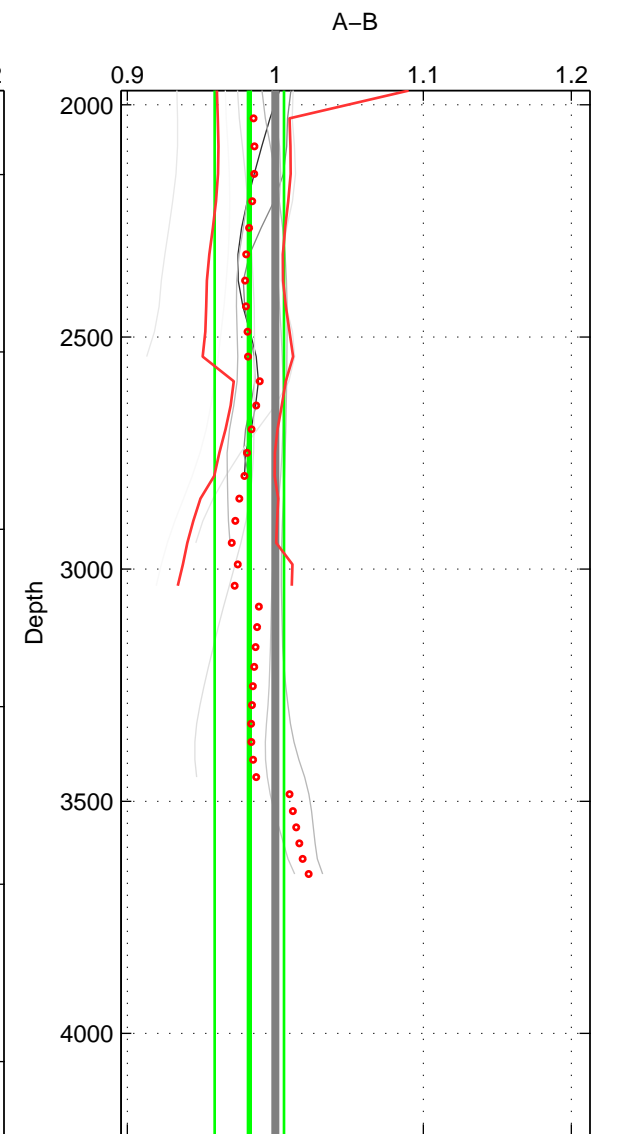

Cruise A (red). Date: Oct 1991 Cruisename: 330-09AR19910925
 Cruise B (blue). Date: Jan 2008 Cruisename: 338-09AR20071216

*** "Favourite" values are means of spaces 1 2 3.

	Offset	O.StDev	Ratio	R.Stdev	Rating
SIGMA:	-4.765	0.733	0.978	0.003	3
THETA:	-4.143	0.883	0.981	0.004	3
DEPTH:	-3.718	5.306	0.982	0.023	3
FAV.:	-4.209	2.307	0.980	0.010	3

Profiles of A: 8
 Profiles of B: 8
 Diff profs: 14
 WMoffset (A-B): -4.7647
 WMoffset stdev: 0.73265
 WMratio (A/B): 0.97792
 WMratio stdev: 0.0032367

Quality (1-5): 3

Profiles of A: 8
 Profiles of B: 8
 Diff profs: 14
 WMoffset (A-B): -4.1434
 WMoffset stdev: 0.88286
 WMratio (A/B): 0.98106
 WMratio stdev: 0.0039222

Quality (1-5): 3

Profiles of A: 8
 Profiles of B: 8
 Diff profs: 14
 WMoffset (A-B): -3.7184
 WMoffset stdev: 5.3065
 WMratio (A/B): 0.98249
 WMratio stdev: 0.023449

Quality (1-5): 3