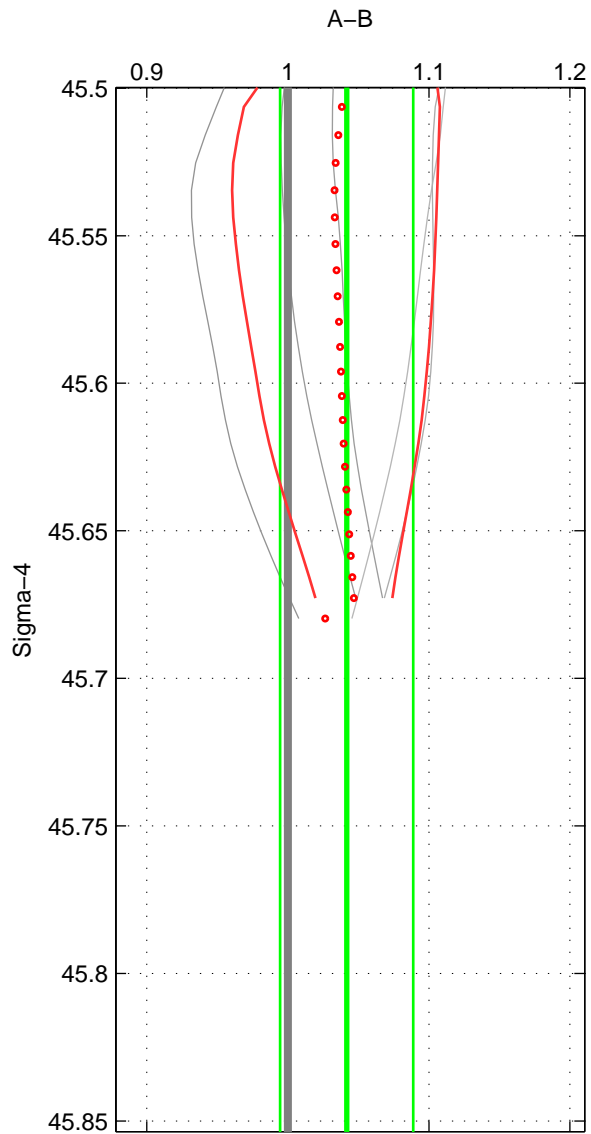

Cruise A (red). Date: Feb 2003 Cruisename: 660-49UF20030225

Cruise B (blue). Date: Feb 2008 Cruisename: 717-49UP20080122

*** "Favourite" values are means of spaces 1 2.

	Offset	O.StDev	Ratio	R.Stdev	Rating
SIGMA:	3.777	4.509	1.042	0.047	3
THETA:	3.705	5.214	1.042	0.056	3
DEPTH:	0.687	0.697	1.010	0.005	2
FAV. :	3.741	4.861	1.042	0.052	3

Profiles of A: 5
 Profiles of B: 3
 Diff profs : 6
 WMoffset (A-B): 3.7768
 WMoffset stdev: 4.5088
 WMratio (A/B): 1.0417
 WMratio stdev: 0.047199

Quality (1-5): 3

Profiles of A: 5
 Profiles of B: 3
 Diff profs : 6
 WMoffset (A-B): 3.7048
 WMoffset stdev: 5.2137
 WMratio (A/B): 1.0417
 WMratio stdev: 0.056347

Quality (1-5): 3

Profiles of A: 5
 Profiles of B: 3
 Diff profs : 6
 WMoffset (A-B): 0.68717
 WMoffset stdev: 0.6968
 WMratio (A/B): 1.0099
 WMratio stdev: 0.0046925

Quality (1-5): 2

Please note that statistics are bad.