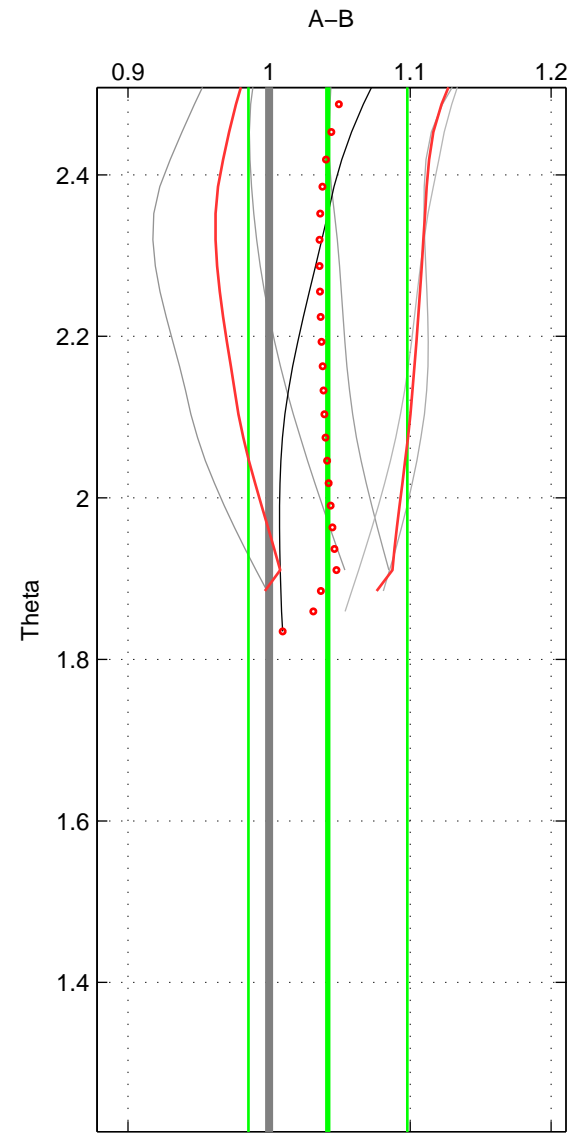

Cruise A (red). Date: Feb 2003 Cruisename: 660-49UF20030225

Cruise B (blue). Date: Feb 2008 Cruisename: 717-49UP20080122

*** "Favourite" values are means of spaces 1 2.

	Offset	O.StDev	Ratio	R.Stdev	Rating
SIGMA:	3.777	4.509	1.042	0.047	3
THETA:	3.705	5.214	1.042	0.056	3
DEPTH:	0.687	0.697	1.010	0.005	2
FAV. :	3.741	4.861	1.042	0.052	3

Profiles of A: 5
 Profiles of B: 3
 Diff profs : 6
 WMoffset (A-B): 3.7768
 WMoffset stdev: 4.5088
 WMratio (A/B): 1.0417
 WMratio stdev: 0.047199

Quality (1-5): 3

Profiles of A: 5
 Profiles of B: 3
 Diff profs : 6
 WMoffset (A-B): 3.7048
 WMoffset stdev: 5.2137
 WMratio (A/B): 1.0417
 WMratio stdev: 0.056347

Quality (1-5): 3

Profiles of A: 5
 Profiles of B: 3
 Diff profs : 6
 WMoffset (A-B): 0.68717
 WMoffset stdev: 0.6968
 WMratio (A/B): 1.0099
 WMratio stdev: 0.0046925

Quality (1-5): 2

Please note that statistics are bad.