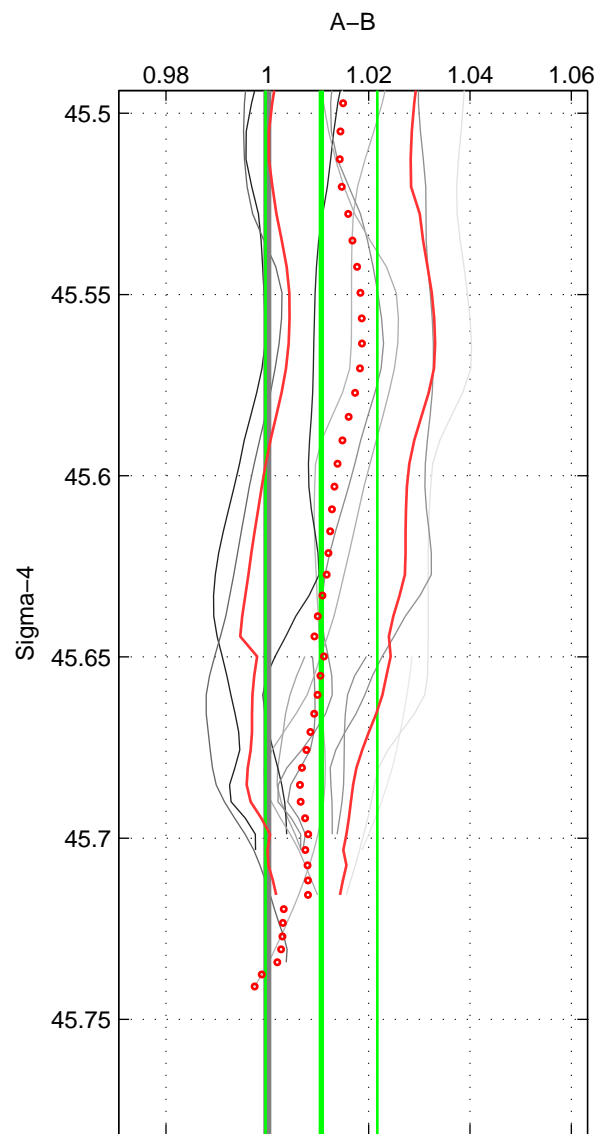

Cruise A (red). Date: Jul 1987 Cruisename: 483-31OC19870606

Cruise B (blue). Date: Aug 1993 Cruisename: 498-325019930705

*** "Favourite" values are means of spaces 1 2 3.

	Offset	O.StDev	Ratio	R.Stdev	Rating
SIGMA:	1.545	1.593	1.011	0.011	2
THETA:	1.799	1.587	1.012	0.011	2
DEPTH:	1.155	1.319	1.008	0.009	2
FAV.:	1.499	1.500	1.010	0.010	2

Profiles of A: 3
 Profiles of B: 5
 Diff profs: 13
 WMoffset (A-B): 1.5448
 WMoffset stdev: 1.5931
 WMratio (A/B): 1.0107
 WMratio stdev: 0.011018

Quality (1-5): 2

Profiles of A: 3
 Profiles of B: 5
 Diff profs: 13
 WMoffset (A-B): 1.7985
 WMoffset stdev: 1.5868
 WMratio (A/B): 1.0124
 WMratio stdev: 0.010981

Quality (1-5): 2

Profiles of A: 3
 Profiles of B: 5
 Diff profs: 13
 WMoffset (A-B): 1.155
 WMoffset stdev: 1.3188
 WMratio (A/B): 1.0079
 WMratio stdev: 0.009067

Quality (1-5): 2