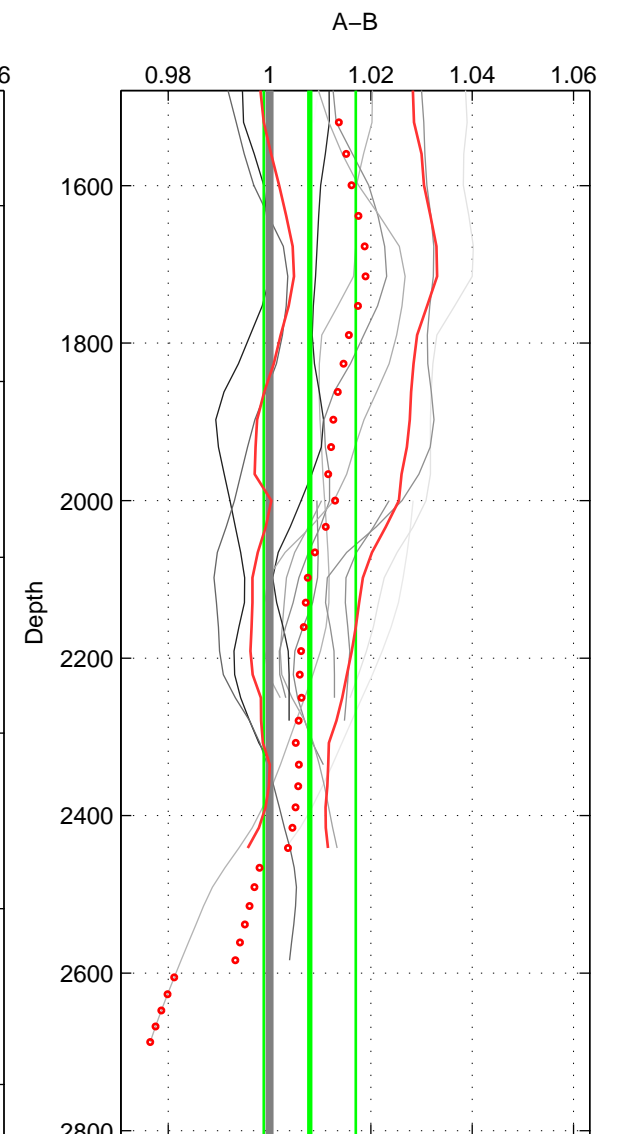

Cruise A (red). Date: Jul 1987 Cruisename: 483-31OC19870606

Cruise B (blue). Date: Aug 1993 Cruisename: 498-325019930705

*** "Favourite" values are means of spaces 1 2 3.

	Offset	O.StDev	Ratio	R.Stdev	Rating
SIGMA:	1.545	1.593	1.011	0.011	2
THETA:	1.799	1.587	1.012	0.011	2
DEPTH:	1.155	1.319	1.008	0.009	2
FAV.:	1.499	1.500	1.010	0.010	2

Profiles of A: 3
 Profiles of B: 5
 Diff profs: 13
 WMoffset (A-B): 1.5448
 WMoffset stdev: 1.5931
 WMratio (A/B): 1.0107
 WMratio stdev: 0.011018

Quality (1-5): 2

Profiles of A: 3
 Profiles of B: 5
 Diff profs: 13
 WMoffset (A-B): 1.7985
 WMoffset stdev: 1.5868
 WMratio (A/B): 1.0124
 WMratio stdev: 0.010981

Quality (1-5): 2

Profiles of A: 3
 Profiles of B: 5
 Diff profs: 13
 WMoffset (A-B): 1.155
 WMoffset stdev: 1.3188
 WMratio (A/B): 1.0079
 WMratio stdev: 0.009067

Quality (1-5): 2