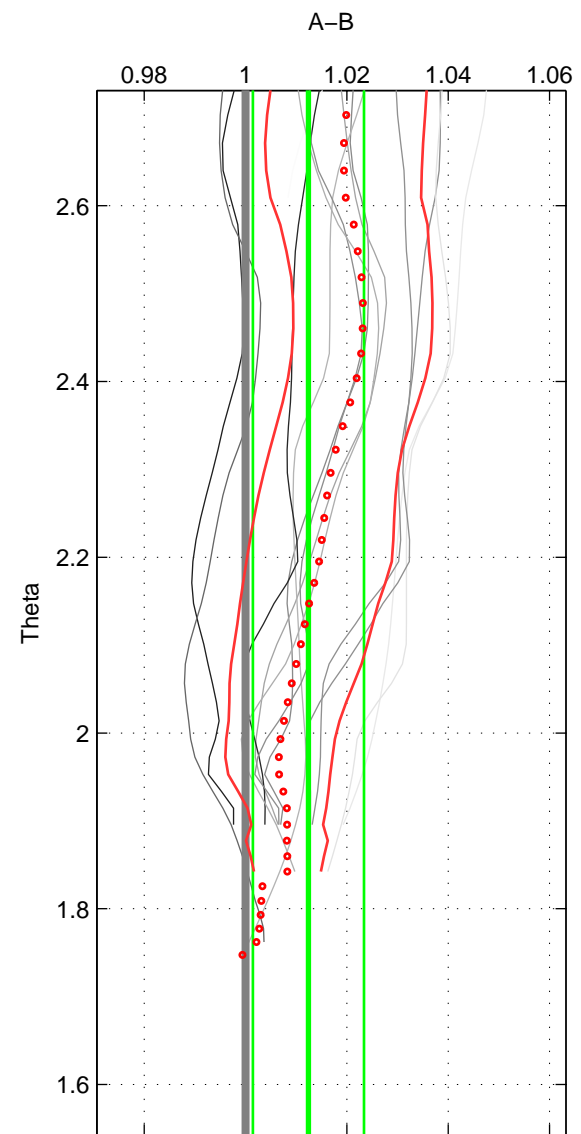

Cruise A (red). Date: Jul 1987 Cruisename: 483-31OC19870606

Cruise B (blue). Date: Aug 1993 Cruisename: 498-325019930705

*** "Favourite" values are means of spaces 1 2 3.

	Offset	O.StDev	Ratio	R.Stdev	Rating
SIGMA:	1.545	1.593	1.011	0.011	2
THETA:	1.799	1.587	1.012	0.011	2
DEPTH:	1.155	1.319	1.008	0.009	2
FAV.:	1.499	1.500	1.010	0.010	2

Profiles of A: 3
 Profiles of B: 5
 Diff profs: 13
 WMoffset (A-B): 1.5448
 WMoffset stdev: 1.5931
 WMratio (A/B): 1.0107
 WMratio stdev: 0.011018

Quality (1-5): 2

Profiles of A: 3
 Profiles of B: 5
 Diff profs: 13
 WMoffset (A-B): 1.7985
 WMoffset stdev: 1.5868
 WMratio (A/B): 1.0124
 WMratio stdev: 0.010981

Quality (1-5): 2

Profiles of A: 3
 Profiles of B: 5
 Diff profs: 13
 WMoffset (A-B): 1.155
 WMoffset stdev: 1.3188
 WMratio (A/B): 1.0079
 WMratio stdev: 0.009067

Quality (1-5): 2