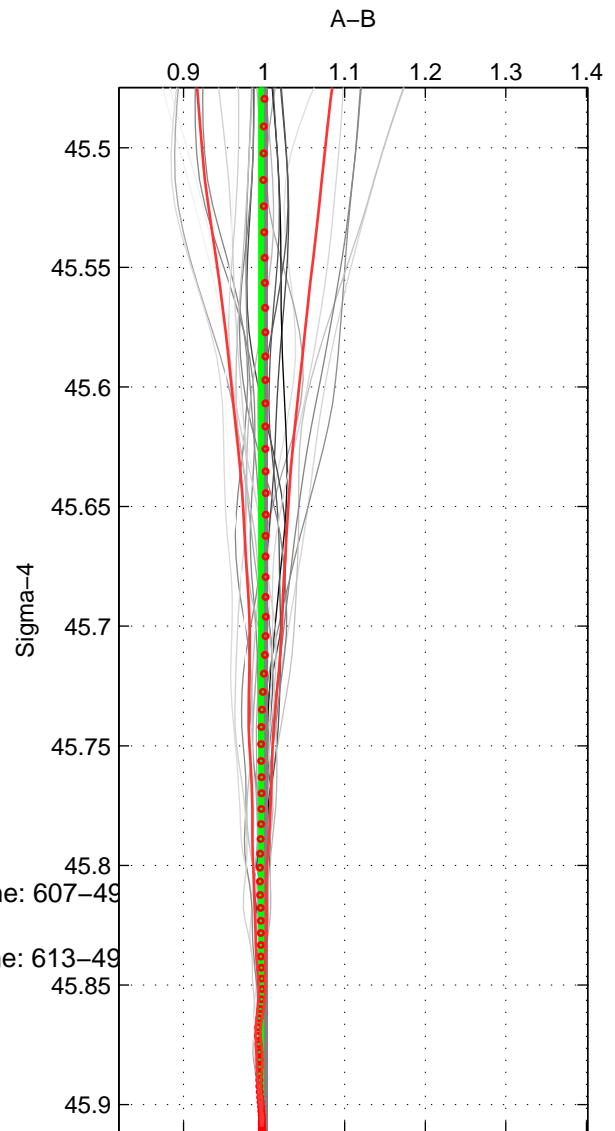

Cruise A (red). Date: Dec 2005 Cruisename: 607-49

Cruise B (blue). Date: Oct 2007 Cruisename: 613-49

*** "Favourite" values are means of spaces 1 2 3.

	Offset	O.StDev	Ratio	R.Stdev	Rating
SIGMA:	-0.623	0.338	0.996	0.002	5
THETA:	-0.145	0.240	0.999	0.001	5
DEPTH:	-0.708	1.150	0.996	0.007	5
FAV. :	-0.492	0.576	0.997	0.003	5

Profiles of A: 5
 Profiles of B: 7
 Diff profs : 26
 WMoffset (A-B): -0.62346
 WMoffset stdev: 0.33808
 WMratio (A/B): 0.9963
 WMratio stdev: 0.0018302

Quality (1-5): 5

Profiles of A: 5
 Profiles of B: 7
 Diff profs : 26
 WMoffset (A-B): -0.14471
 WMoffset stdev: 0.23984
 WMratio (A/B): 0.99919
 WMratio stdev: 0.0012846

Quality (1-5): 5

Profiles of A: 5
 Profiles of B: 7
 Diff profs : 26
 WMoffset (A-B): -0.70774
 WMoffset stdev: 1.1504
 WMratio (A/B): 0.99602
 WMratio stdev: 0.0067972

Quality (1-5): 5