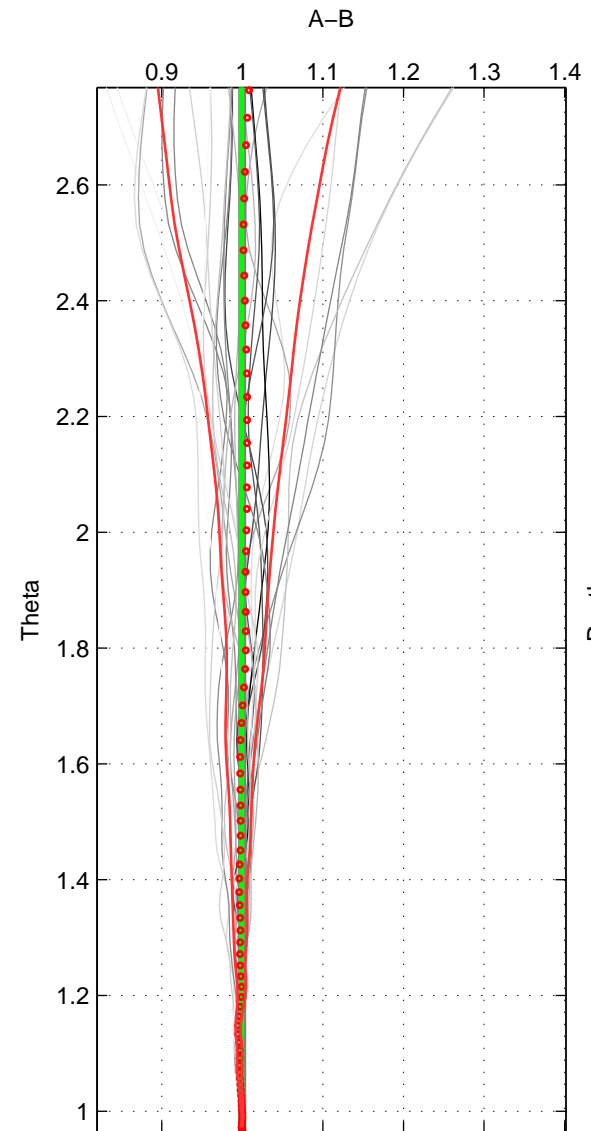

Cruise A (red). Date: Dec 2005 Cruisename: 607-49

Cruise B (blue). Date: Oct 2007 Cruisename: 613-49

*** "Favourite" values are means of spaces 1 2 3.

	Offset	O.StDev	Ratio	R.Stdev	Rating
SIGMA:	-0.623	0.338	0.996	0.002	5
THETA:	-0.145	0.240	0.999	0.001	5
DEPTH:	-0.708	1.150	0.996	0.007	5
FAV. :	-0.492	0.576	0.997	0.003	5

Profiles of A: 5
 Profiles of B: 7
 Diff profs : 26
 WMoffset (A-B): -0.62346
 WMoffset stdev: 0.33808
 WMratio (A/B): 0.9963
 WMratio stdev: 0.0018302

Quality (1-5): 5

Profiles of A: 5
 Profiles of B: 7
 Diff profs : 26
 WMoffset (A-B): -0.14471
 WMoffset stdev: 0.23984
 WMratio (A/B): 0.99919
 WMratio stdev: 0.0012846

Quality (1-5): 5

Profiles of A: 5
 Profiles of B: 7
 Diff profs : 26
 WMoffset (A-B): -0.70774
 WMoffset stdev: 1.1504
 WMratio (A/B): 0.99602
 WMratio stdev: 0.0067972

Quality (1-5): 5