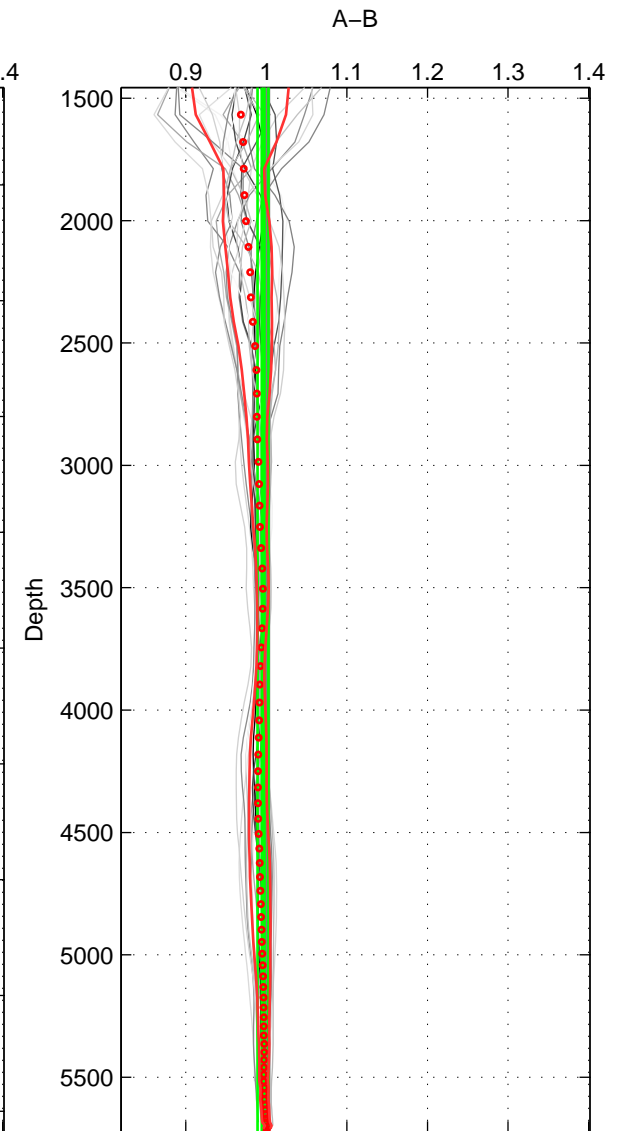

Cruise A (red). Date: Dec 2005 Cruisename: 607-49

Cruise B (blue). Date: Oct 2007 Cruisename: 613-49

*** "Favourite" values are means of spaces 1 2 3.

	Offset	O.StDev	Ratio	R.Stdev	Rating
SIGMA:	-0.623	0.338	0.996	0.002	5
THETA:	-0.145	0.240	0.999	0.001	5
DEPTH:	-0.708	1.150	0.996	0.007	5
FAV. :	-0.492	0.576	0.997	0.003	5

Profiles of A: 5
 Profiles of B: 7
 Diff profs : 26
 WMoffset (A-B): -0.62346
 WMoffset stdev: 0.33808
 WMratio (A/B): 0.9963
 WMratio stdev: 0.0018302

Quality (1-5): 5

Profiles of A: 5
 Profiles of B: 7
 Diff profs : 26
 WMoffset (A-B): -0.14471
 WMoffset stdev: 0.23984
 WMratio (A/B): 0.99919
 WMratio stdev: 0.0012846

Quality (1-5): 5

Profiles of A: 5
 Profiles of B: 7
 Diff profs : 26
 WMoffset (A-B): -0.70774
 WMoffset stdev: 1.1504
 WMratio (A/B): 0.99602
 WMratio stdev: 0.0067972

Quality (1-5): 5