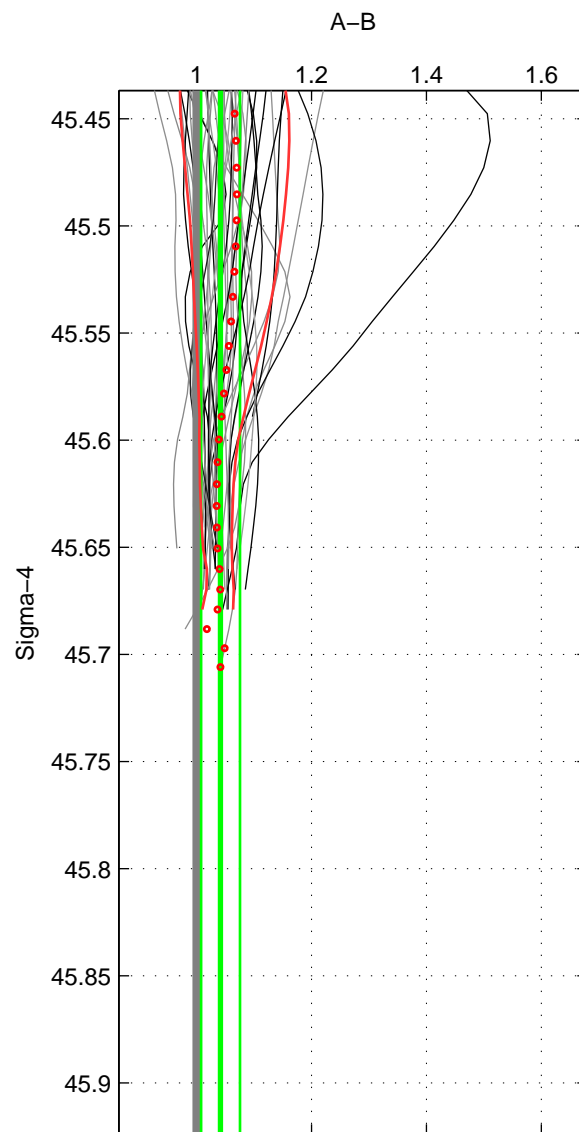

Cruise A (red). Date: Oct 1998 Cruisename: 686-49UP19980916

Cruise B (blue). Date: Jun 2007 Cruisename: 715-49UP20070606

*** "Favourite" values are those of space 2.

	Offset	O.StDev	Ratio	R.Stdev	Rating
SIGMA:	3.069	2.299	1.042	0.034	4
THETA:	2.302	2.394	1.034	0.042	5
DEPTH:	2.472	0.140	1.042	0.009	3
FAV.:	2.302	2.394	1.034	0.042	5

Profiles of A: 31
 Profiles of B: 21
 Diff profs : 39
 WMoffset (A-B): 3.0694
 WMoffset stdev: 2.2989
 WMratio (A/B): 1.0416
 WMratio stdev: 0.033812

Quality (1-5): 4

Profiles of A: 31
 Profiles of B: 21
 Diff profs : 39
 WMoffset (A-B): 2.3018
 WMoffset stdev: 2.3937
 WMratio (A/B): 1.0337
 WMratio stdev: 0.042164

Quality (1-5): 5

Profiles of A: 31
 Profiles of B: 21
 Diff profs : 39
 WMoffset (A-B): 2.4724
 WMoffset stdev: 0.14019
 WMratio (A/B): 1.0423
 WMratio stdev: 0.0090863

Quality (1-5): 3

Please note that statistics are bad.