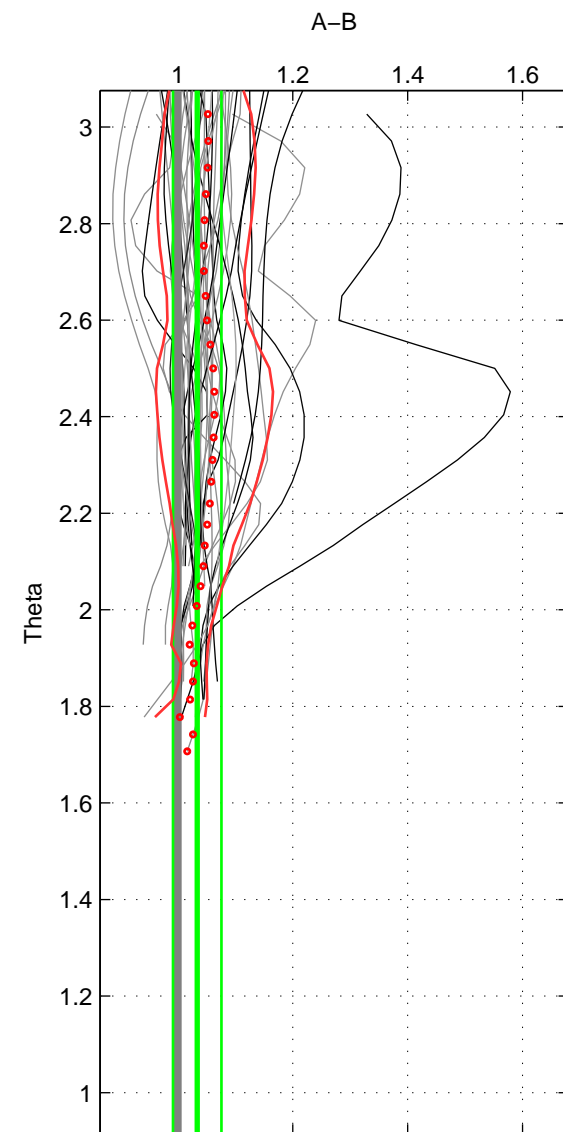

Cruise A (red). Date: Oct 1998 Cruisename: 686-49UP19980916

Cruise B (blue). Date: Jun 2007 Cruisename: 715-49UP20070606

*** "Favourite" values are those of space 2.

	Offset	O.StDev	Ratio	R.Stdev	Rating
SIGMA:	3.069	2.299	1.042	0.034	4
THETA:	2.302	2.394	1.034	0.042	5
DEPTH:	2.472	0.140	1.042	0.009	3
FAV.:	2.302	2.394	1.034	0.042	5

Profiles of A: 31
 Profiles of B: 21
 Diff profs : 39
 WMoffset (A-B): 3.0694
 WMoffset stdev: 2.2989
 WMratio (A/B): 1.0416
 WMratio stdev: 0.033812

Quality (1-5): 4

Profiles of A: 31
 Profiles of B: 21
 Diff profs : 39
 WMoffset (A-B): 2.3018
 WMoffset stdev: 2.3937
 WMratio (A/B): 1.0337
 WMratio stdev: 0.042164

Quality (1-5): 5

Profiles of A: 31
 Profiles of B: 21
 Diff profs : 39
 WMoffset (A-B): 2.4724
 WMoffset stdev: 0.14019
 WMratio (A/B): 1.0423
 WMratio stdev: 0.0090863

Quality (1-5): 3

Please note that statistics are bad.