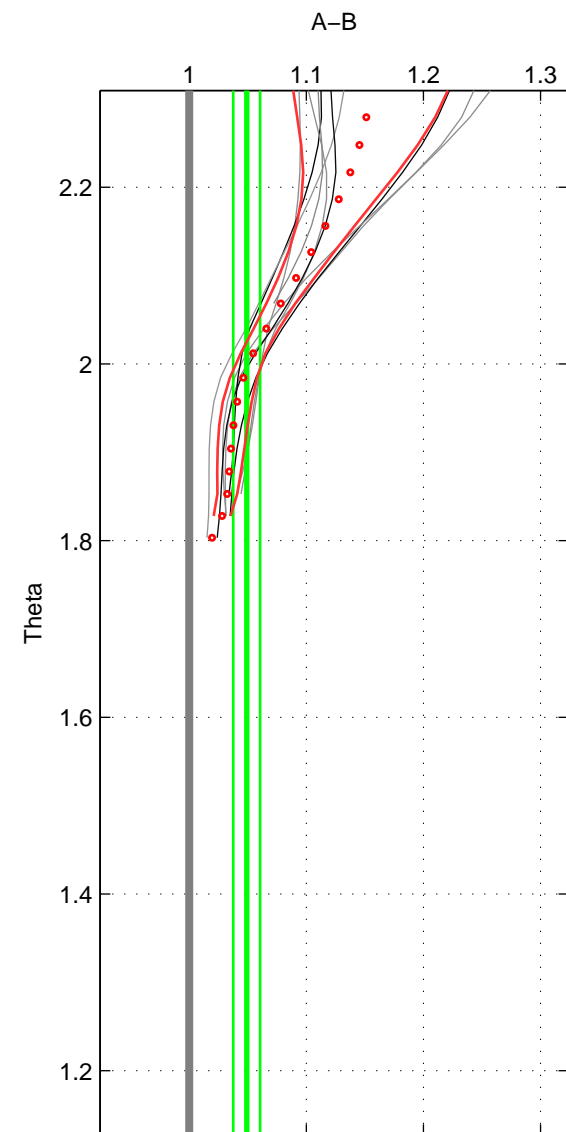

Cruise A (red). Date: Oct 1998 Cruisename: 686-49UP19980916

Cruise B (blue). Date: May 2003 Cruisename: 699-49UP20030425

*** "Favourite" values are means of spaces 1 2.

	Offset	O.StDev	Ratio	R.Stdev	Rating
SIGMA:	3.001	0.664	1.054	0.012	4
THETA:	2.892	0.658	1.049	0.011	4
DEPTH:	0.517	1.245	1.015	0.027	3
FAV.:	2.946	0.661	1.051	0.012	4

Profiles of A: 5
 Profiles of B: 4
 Diff profs : 9
 WMoffset (A-B): 3.0007
 WMoffset stdev: 0.66391
 WMratio (A/B): 1.0536
 WMratio stdev: 0.012258

Quality (1-5): 4

Profiles of A: 5
 Profiles of B: 4
 Diff profs : 9
 WMoffset (A-B): 2.8917
 WMoffset stdev: 0.65753
 WMratio (A/B): 1.0491
 WMratio stdev: 0.011497

Quality (1-5): 4

Profiles of A: 5
 Profiles of B: 4
 Diff profs : 9
 WMoffset (A-B): 0.51705
 WMoffset stdev: 1.2453
 WMratio (A/B): 1.0151
 WMratio stdev: 0.026798

Quality (1-5): 3

Please note that statistics are bad.