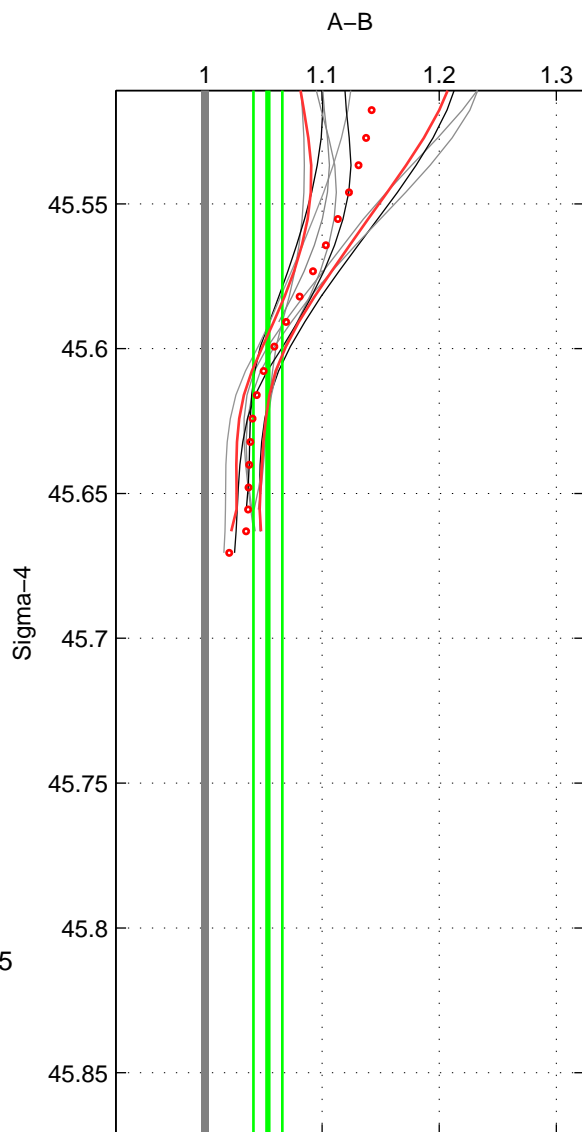

Cruise A (red). Date: Oct 1998 Cruisename: 686-49UP19980916

Cruise B (blue). Date: May 2003 Cruisename: 699-49UP20030425

*** "Favourite" values are means of spaces 1 2.

	Offset	O.StDev	Ratio	R.Stdev	Rating
SIGMA:	3.001	0.664	1.054	0.012	4
THETA:	2.892	0.658	1.049	0.011	4
DEPTH:	0.517	1.245	1.015	0.027	3
FAV.:	2.946	0.661	1.051	0.012	4

Profiles of A: 5
 Profiles of B: 4
 Diff profs : 9
 WMoffset (A-B): 3.0007
 WMoffset stdev: 0.66391
 WMratio (A/B): 1.0536
 WMratio stdev: 0.012258

Quality (1-5): 4

Profiles of A: 5
 Profiles of B: 4
 Diff profs : 9
 WMoffset (A-B): 2.8917
 WMoffset stdev: 0.65753
 WMratio (A/B): 1.0491
 WMratio stdev: 0.011497

Quality (1-5): 4

Profiles of A: 5
 Profiles of B: 4
 Diff profs : 9
 WMoffset (A-B): 0.51705
 WMoffset stdev: 1.2453
 WMratio (A/B): 1.0151
 WMratio stdev: 0.026798

Quality (1-5): 3

Please note that statistics are bad.