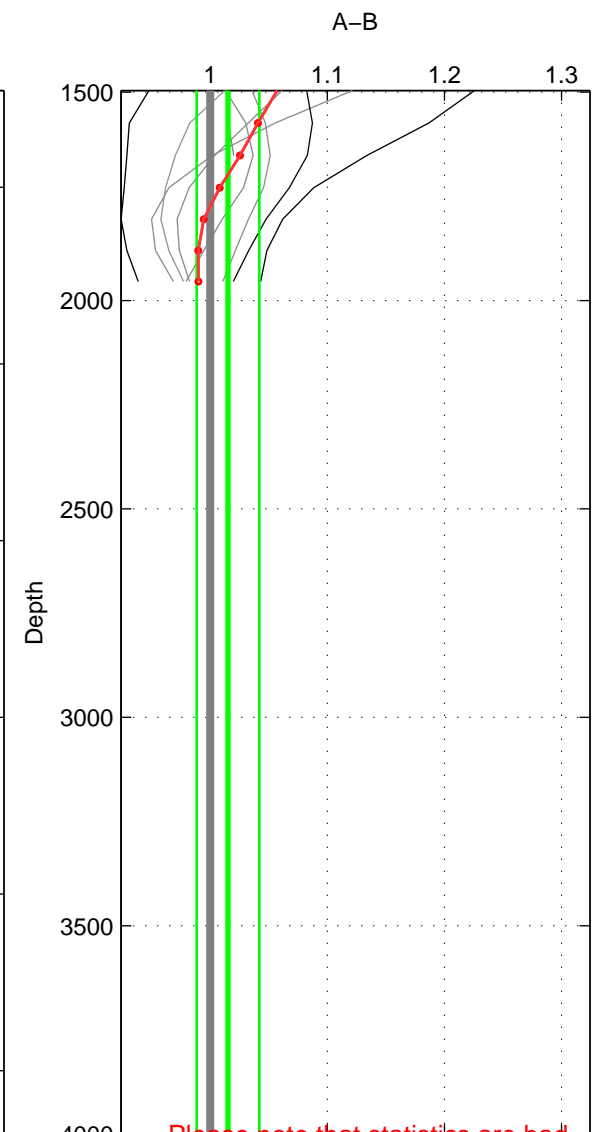

Cruise A (red). Date: Oct 1998 Cruisename: 686-49UP19980916

Cruise B (blue). Date: May 2003 Cruisename: 699-49UP20030425

*** "Favourite" values are means of spaces 1 2.

	Offset	O.StDev	Ratio	R.Stdev	Rating
SIGMA:	3.001	0.664	1.054	0.012	4
THETA:	2.892	0.658	1.049	0.011	4
DEPTH:	0.517	1.245	1.015	0.027	3
FAV.:	2.946	0.661	1.051	0.012	4

Profiles of A: 5
 Profiles of B: 4
 Diff profs : 9
 WMoffset (A-B): 3.0007
 WMoffset stdev: 0.66391
 WMratio (A/B): 1.0536
 WMratio stdev: 0.012258

Quality (1-5): 4

Profiles of A: 5
 Profiles of B: 4
 Diff profs : 9
 WMoffset (A-B): 2.8917
 WMoffset stdev: 0.65753
 WMratio (A/B): 1.0491
 WMratio stdev: 0.011497

Quality (1-5): 4

Profiles of A: 5
 Profiles of B: 4
 Diff profs : 9
 WMoffset (A-B): 0.51705
 WMoffset stdev: 1.2453
 WMratio (A/B): 1.0151
 WMratio stdev: 0.026798

Quality (1-5): 3

Please note that statistics are bad.