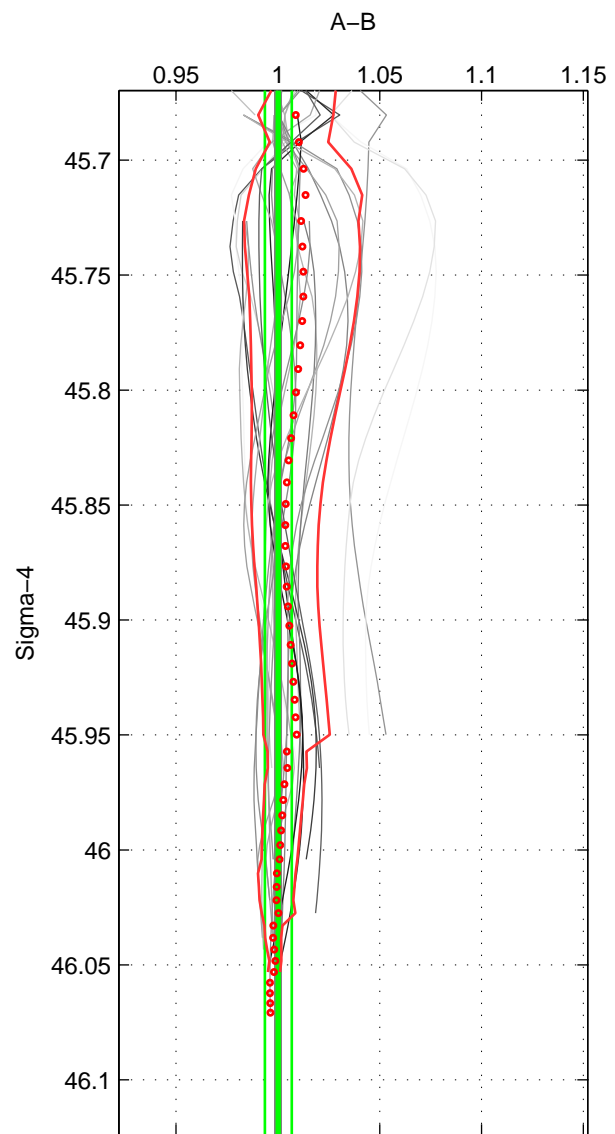

Cruise A (red). Date: Aug 1997 Cruisename: 63-34AR19970805  
 Cruise B (blue). Date: Oct 1997 Cruisename: 231-316N19971005

\*\*\* "Favourite" values are means of spaces 1 2.

	Offset	O.StDev	Ratio	R.Stdev	Rating
SIGMA:	0.059	1.989	1.000	0.007	4
THETA:	0.674	2.442	1.002	0.008	4
DEPTH:	6.413	8.059	1.022	0.028	3
FAV.:	0.367	2.216	1.001	0.007	4

Profiles of A: 7  
 Profiles of B: 5  
 Diff profs: 25  
 WMoffset (A-B): 0.059351  
 WMoffset stdev: 1.9891  
 WMratio (A/B): 1.0002  
 WMratio stdev: 0.0066099

Quality (1-5): 4

Profiles of A: 7  
 Profiles of B: 5  
 Diff profs: 25  
 WMoffset (A-B): 0.67408  
 WMoffset stdev: 2.4423  
 WMratio (A/B): 1.0022  
 WMratio stdev: 0.0081621

Quality (1-5): 4

Profiles of A: 7  
 Profiles of B: 5  
 Diff profs: 23  
 WMoffset (A-B): 6.4132  
 WMoffset stdev: 8.0593  
 WMratio (A/B): 1.0223  
 WMratio stdev: 0.027948

Quality (1-5): 3