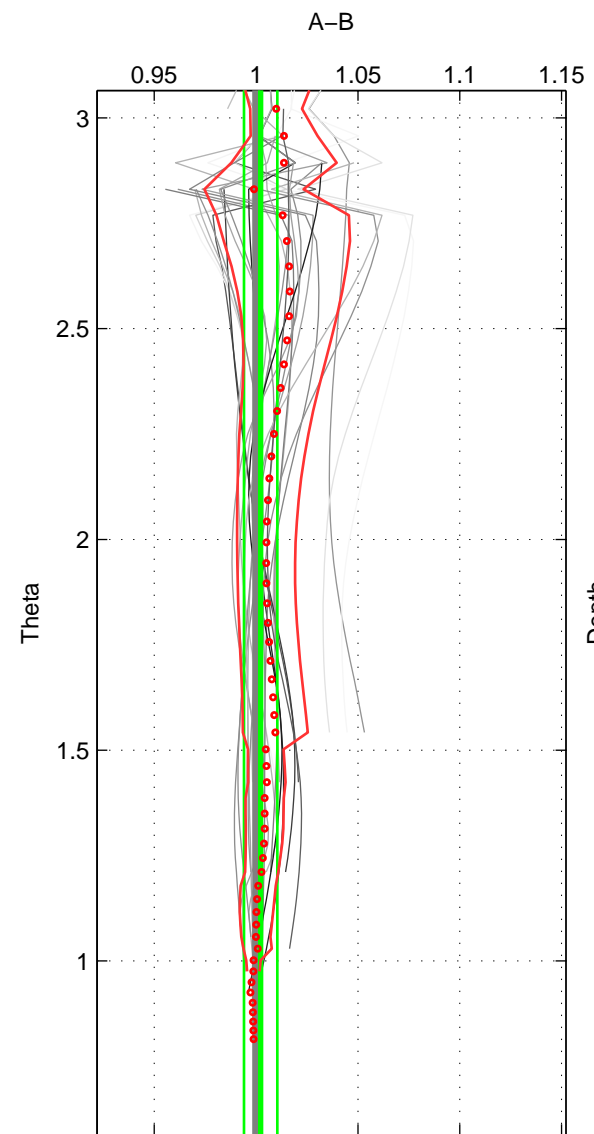

Cruise A (red). Date: Aug 1997 Cruisename: 63-34AR19970805  
 Cruise B (blue). Date: Oct 1997 Cruisename: 231-316N19971005

\*\*\* "Favourite" values are means of spaces 1 2.

	Offset	O.StDev	Ratio	R.Stdev	Rating
SIGMA:	0.059	1.989	1.000	0.007	4
THETA:	0.674	2.442	1.002	0.008	4
DEPTH:	6.413	8.059	1.022	0.028	3
FAV.:	0.367	2.216	1.001	0.007	4

Profiles of A: 7  
 Profiles of B: 5  
 Diff profs: 25  
 WMoffset (A-B): 0.059351  
 WMoffset stdev: 1.9891  
 WMratio (A/B): 1.0002  
 WMratio stdev: 0.0066099

Quality (1-5): 4

Profiles of A: 7  
 Profiles of B: 5  
 Diff profs: 25  
 WMoffset (A-B): 0.67408  
 WMoffset stdev: 2.4423  
 WMratio (A/B): 1.0022  
 WMratio stdev: 0.0081621

Quality (1-5): 4

Profiles of A: 7  
 Profiles of B: 5  
 Diff profs: 23  
 WMoffset (A-B): 6.4132  
 WMoffset stdev: 8.0593  
 WMratio (A/B): 1.0223  
 WMratio stdev: 0.027948

Quality (1-5): 3