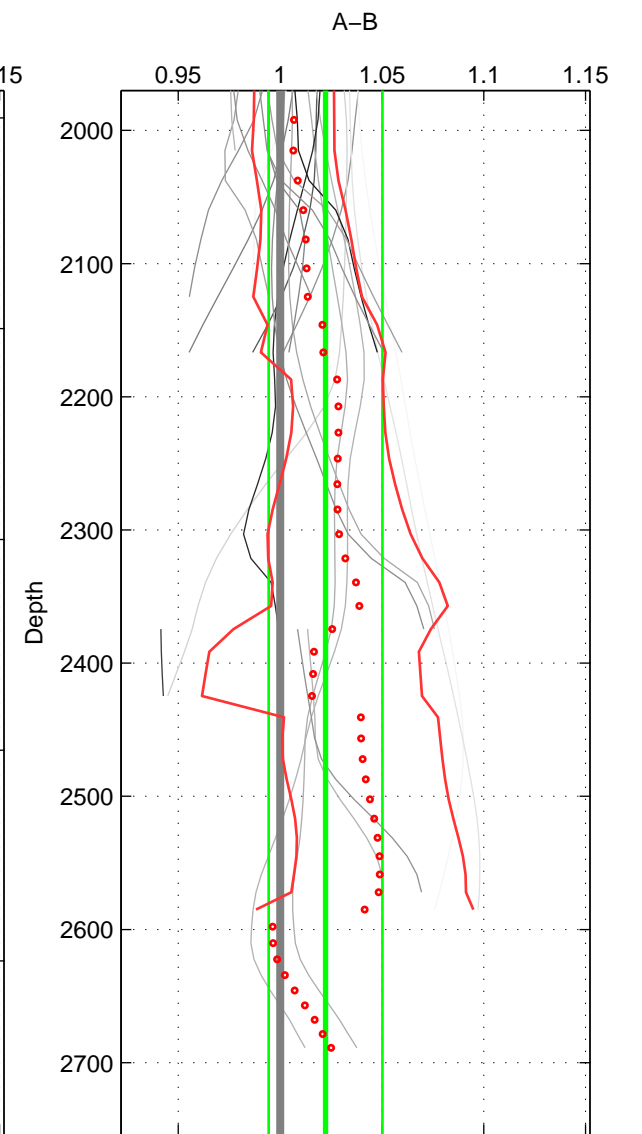

Cruise A (red). Date: Aug 1997 Cruisename: 63-34AR19970805  
 Cruise B (blue). Date: Oct 1997 Cruisename: 231-316N19971005

\*\*\* "Favourite" values are means of spaces 1 2.

	Offset	O.StDev	Ratio	R.Stdev	Rating
SIGMA:	0.059	1.989	1.000	0.007	4
THETA:	0.674	2.442	1.002	0.008	4
DEPTH:	6.413	8.059	1.022	0.028	3
FAV.:	0.367	2.216	1.001	0.007	4

Profiles of A: 7  
 Profiles of B: 5  
 Diff profs: 25  
 WMoffset (A-B): 0.059351  
 WMoffset stdev: 1.9891  
 WMratio (A/B): 1.0002  
 WMratio stdev: 0.0066099

Quality (1-5): 4

Profiles of A: 7  
 Profiles of B: 5  
 Diff profs: 25  
 WMoffset (A-B): 0.67408  
 WMoffset stdev: 2.4423  
 WMratio (A/B): 1.0022  
 WMratio stdev: 0.0081621

Quality (1-5): 4

Profiles of A: 7  
 Profiles of B: 5  
 Diff profs: 23  
 WMoffset (A-B): 6.4132  
 WMoffset stdev: 8.0593  
 WMratio (A/B): 1.0223  
 WMratio stdev: 0.027948

Quality (1-5): 3