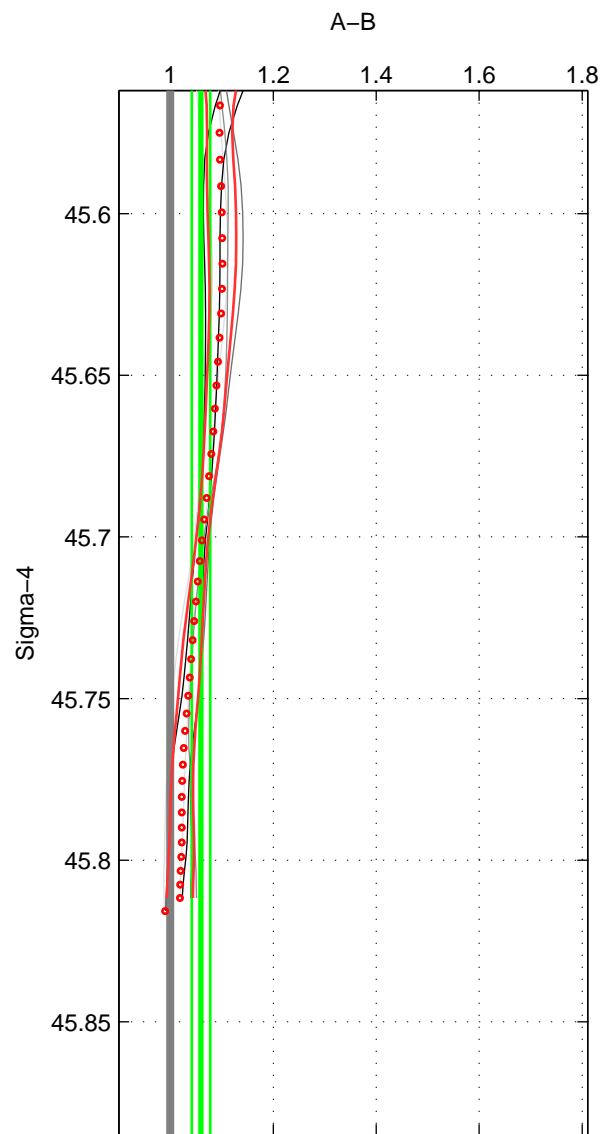

Cruise A (red). Date: Aug 1999 Cruisename: 570-49HO19990719

Cruise B (blue). Date: Oct 2008 Cruisename: 615-49NZ20081011

*** "Favourite" values are means of spaces 1 2 3.

	Offset	O.StDev	Ratio	R.Stdev	Rating
SIGMA:	4.606	1.059	1.059	0.018	2
THETA:	4.634	0.784	1.071	0.010	2
DEPTH:	3.864	7.440	1.037	0.088	2
FAV.:	4.368	3.094	1.056	0.039	2

Profiles of A: 3
 Profiles of B: 4
 Diff profs : 6
 WMoffset (A-B): 4.6061
 WMoffset stdev: 1.0594
 WMratio (A/B): 1.0595
 WMratio stdev: 0.017898

Quality (1-5): 2

Profiles of A: 3
 Profiles of B: 4
 Diff profs : 6
 WMoffset (A-B): 4.6341
 WMoffset stdev: 0.7841
 WMratio (A/B): 1.0711
 WMratio stdev: 0.010142

Quality (1-5): 2

Profiles of A: 3
 Profiles of B: 4
 Diff profs : 6
 WMoffset (A-B): 3.8642
 WMoffset stdev: 7.4397
 WMratio (A/B): 1.0367
 WMratio stdev: 0.08759

Quality (1-5): 2