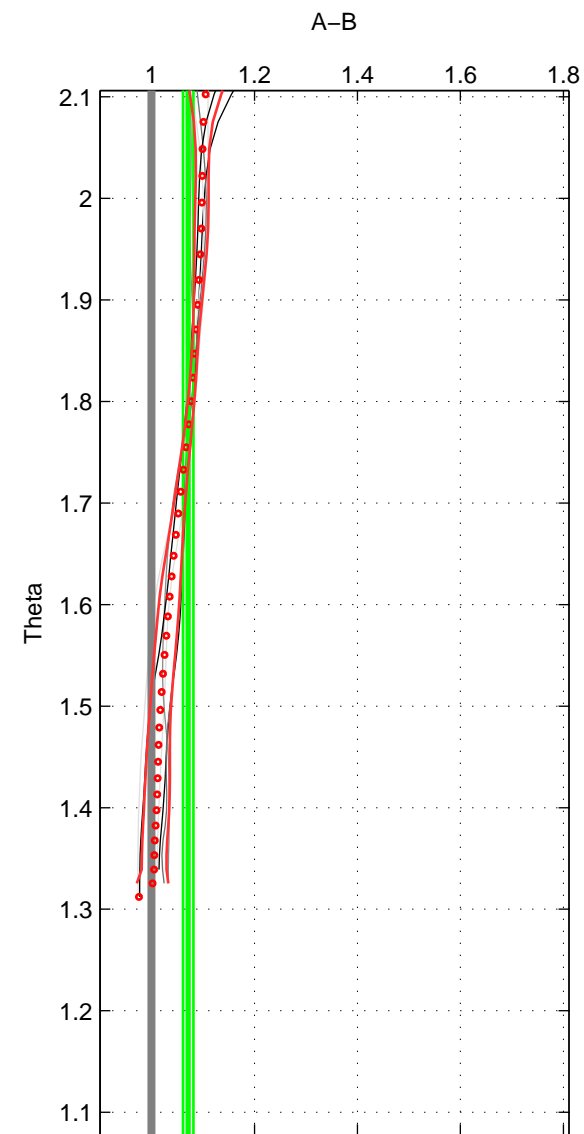

Cruise A (red). Date: Aug 1999 Cruisename: 570-49HO19990719

Cruise B (blue). Date: Oct 2008 Cruisename: 615-49NZ20081011

*** "Favourite" values are means of spaces 1 2 3.

	Offset	O.StDev	Ratio	R.Stdev	Rating
SIGMA:	4.606	1.059	1.059	0.018	2
THETA:	4.634	0.784	1.071	0.010	2
DEPTH:	3.864	7.440	1.037	0.088	2
FAV.:	4.368	3.094	1.056	0.039	2

Profiles of A: 3
 Profiles of B: 4
 Diff profs : 6
 WMoffset (A-B): 4.6061
 WMoffset stdev: 1.0594
 WMratio (A/B): 1.0595
 WMratio stdev: 0.017898

Quality (1-5): 2

Profiles of A: 3
 Profiles of B: 4
 Diff profs : 6
 WMoffset (A-B): 4.6341
 WMoffset stdev: 0.7841
 WMratio (A/B): 1.0711
 WMratio stdev: 0.010142

Quality (1-5): 2

Profiles of A: 3
 Profiles of B: 4
 Diff profs : 6
 WMoffset (A-B): 3.8642
 WMoffset stdev: 7.4397
 WMratio (A/B): 1.0367
 WMratio stdev: 0.08759

Quality (1-5): 2