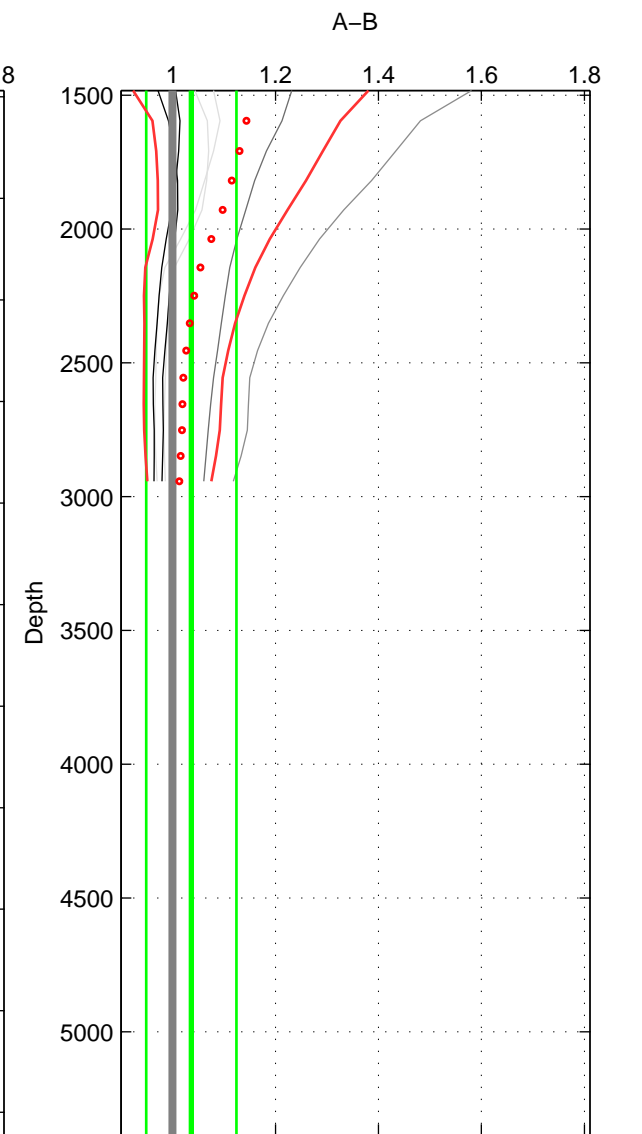

Cruise A (red). Date: Aug 1999 Cruisename: 570-49HO19990719

Cruise B (blue). Date: Oct 2008 Cruisename: 615-49NZ20081011

*** "Favourite" values are means of spaces 1 2 3.

	Offset	O.StDev	Ratio	R.Stdev	Rating
SIGMA:	4.606	1.059	1.059	0.018	2
THETA:	4.634	0.784	1.071	0.010	2
DEPTH:	3.864	7.440	1.037	0.088	2
FAV.:	4.368	3.094	1.056	0.039	2

Profiles of A: 3
 Profiles of B: 4
 Diff profs : 6
 WMoffset (A-B): 4.6061
 WMoffset stdev: 1.0594
 WMratio (A/B): 1.0595
 WMratio stdev: 0.017898

Quality (1-5): 2

Profiles of A: 3
 Profiles of B: 4
 Diff profs : 6
 WMoffset (A-B): 4.6341
 WMoffset stdev: 0.7841
 WMratio (A/B): 1.0711
 WMratio stdev: 0.010142

Quality (1-5): 2

Profiles of A: 3
 Profiles of B: 4
 Diff profs : 6
 WMoffset (A-B): 3.8642
 WMoffset stdev: 7.4397
 WMratio (A/B): 1.0367
 WMratio stdev: 0.08759

Quality (1-5): 2